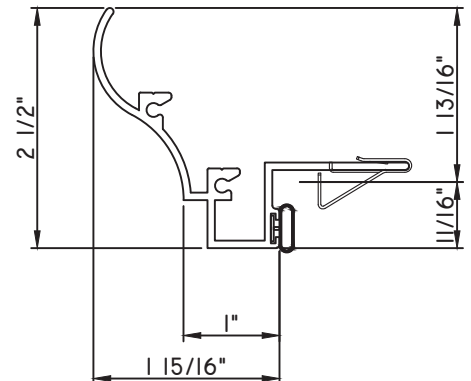

PRESET PANNING

M22885 - PANNING
BPN-9159 - W.S.
MH8-18X1 LP - FASTENER (QTY. 8)
1974 - CLIP
(6" FROM EACH CORNER & 20" O.C.)