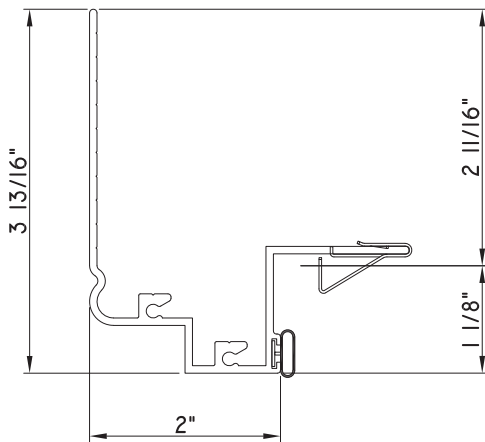

PRESET PANNING

M25863 - PANNING
BPN-9159 - W.S.
MH8-18X1 LP - FASTENER (QTY. 8)
1974 - CLIP
(6" FROM EACH CORNER & 20" O.C.)