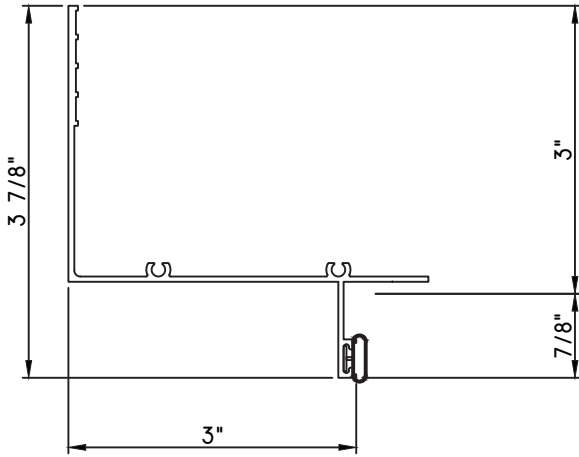

PRESET PANNING
M6938 - PANNING
BPN-9159 - W.S.
MH8-18X1 LP - FASTENER (QTY. 8)