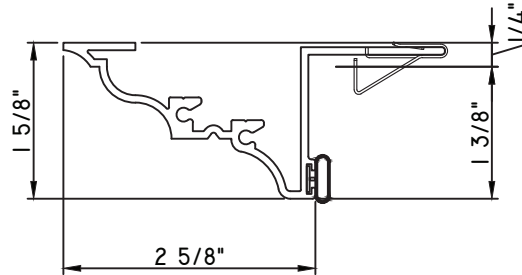

PRESET PANNING
M23650 - PANNING
BPN-9159 - W.S.
MH8-18X1 LP - FASTENER (QTY. 8)
1974 - CLIP
(6" FROM EACH CORNER & 20" O.C.)