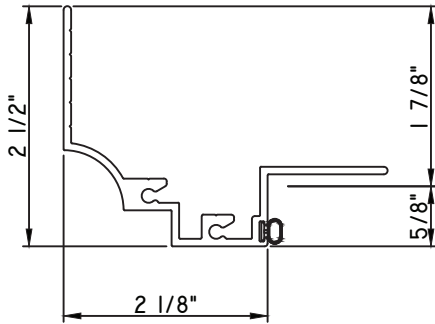

PRESET PANNING
M22415 - PANNING
9146E - W.S.
MH8-18X1 LP - FASTENER (QTY. 8)