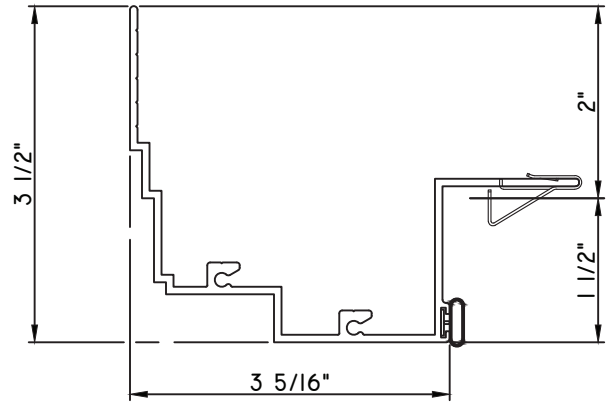

PRESET PANNING
M24888 - PANNING
BPN-9159 - W.S.
MH8-18X1 LP - FASTENER (QTY. 8)
1974 - CLIP
(6" FROM EACH CORNER & 20" O.C.)