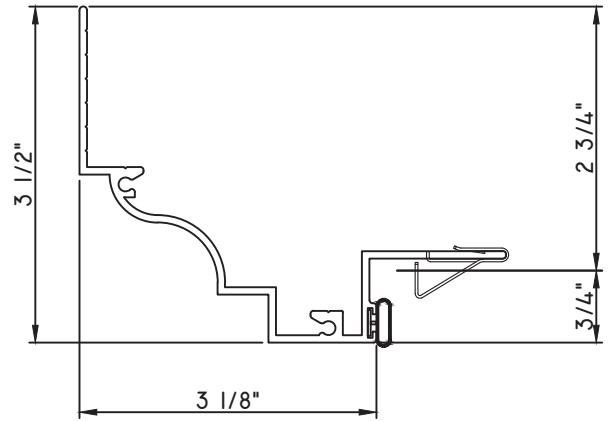

PRESET PANNING
M24467 - PANNING
BPN-9159 - W.S.

PRESET PANNING
M25598 - PANNING
BPN-9159 - W.S.
MH8-18X1 LP - FASTENER (QTY. 8)
1974 - CLIP
(6" FROM EACH CORNER & 20" O.C.)

SCALE 1:2

PRESET PANNING
M6938 - PANNING
BPN-9159 - W.S.
MH8-18X1 LP - FASTENER (QTY. 8)