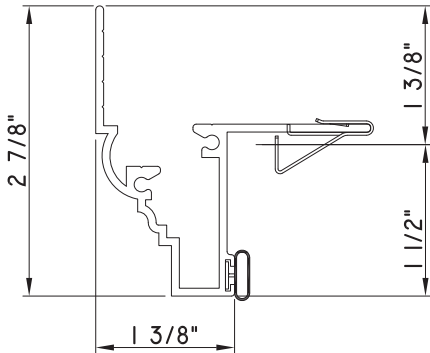

ALUMINUM PRESET PANNINGS T500 - HUNG

PRESET PANNING

M26031 - PANNING
BPN-9159 - W.S.
MH8-18X1 LP - FASTENER (QTY. 8)
1974 - CLIP
(6" FROM EACH CORNER & 20" O.C.)