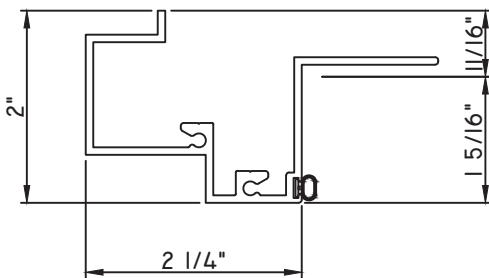

PRESET PANNING

M25906 - PANNING
BPN-9159 - W.S.
MH8-18X1 LP - FASTENER (QTY. 4)
1974 - CLIP
(6" FROM EACH CORNER & 20" O.C.)

PRESET PANNING
M22415 - PANNING
9146E - W.S.
MH8-18X1 LP - FASTENER (QTY. 8)

PRESET PANNING
M19663 - PANNING
BPN-9159 - W.S.
MH8-18X1 LP - FASTENER (QTY. 8)
1974 - CLIP
(6" FROM EACH CORNER & 20" O.C.)