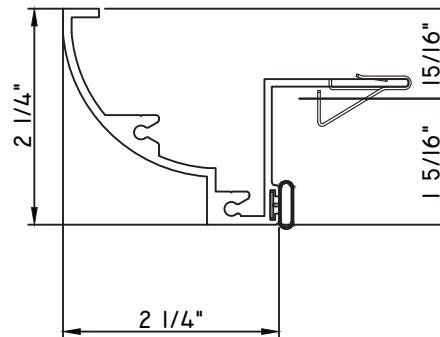

PRESET PANNING
20616 - PANNING