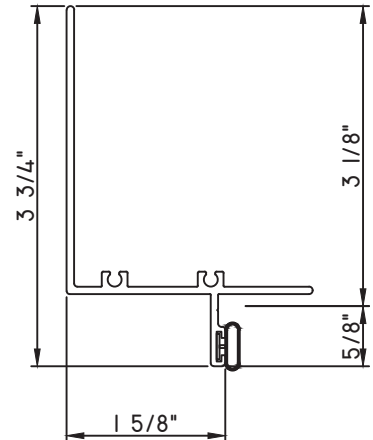

SCALE 1:2

ALUMINUM PRESET PANNINGS T500 - HUNG

PRESET PANNING

M26031 - PANNING
BPN-9159 - W.S.
MH8-18X1 LP - FASTENER (QTY. 8)
1974 - CLIP
(6" FROM EACH CORNER & 20" O.C.)

PRESET PANNING

M22278 - PANNING
BPN-9159 - W.S.
MH8-18X1 LP - FASTENER (QTY. 8)