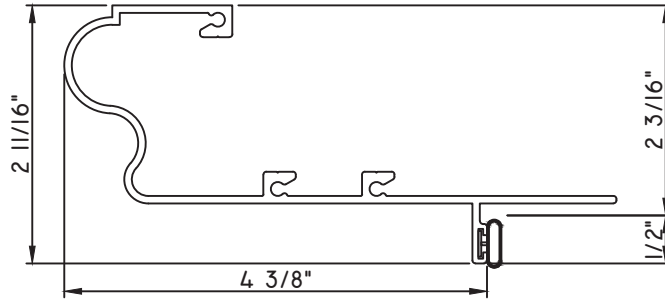

PRESET PANNING

M23890 - PANNING
BPN-9159 - W.S.
MH8-18X1 LP - FASTENER (QTY. 8)
1974 - CLIP
(6" FROM EACH CORNER & 20" O.C.)