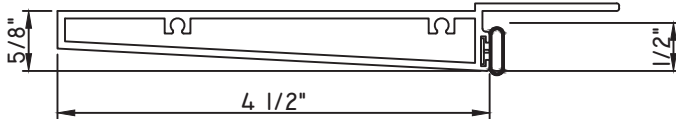

PRESET PANNING

M23850 - PANNING
BPN-9159 - W.S.
MH8-18X1 LP - FASTENER (QTY. 8)
1974 - CLIP
(6" FROM EACH CORNER & 20" O.C.)