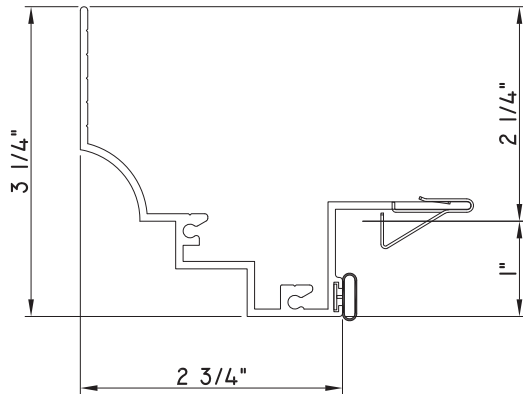

PRESET PANNING
M25598 - PANNING
BPN-9159 - W.S.
MH8-18X1 LP - FASTENER (QTY. 8)
1974 - CLIP
(6" FROM EACH CORNER & 20" O.C.)

SCALE 1:2