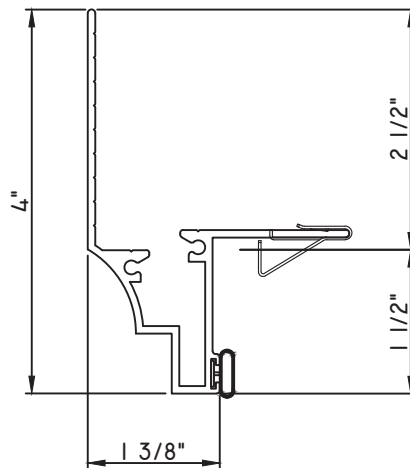

PRESET PANNING
M24943 - PANNING
BPN-9159 - W.S.
MH8-18X1 LP - FASTENER (QTY. 4)
1974 - CLIP
(6" FROM EACH CORNER & 20" O.C.)

PRESET PANNING
M20949 - PANNING
9146E - W.S.
1974 - CLIP
MH8-18X1 LP - FASTENER (QTY. 4)