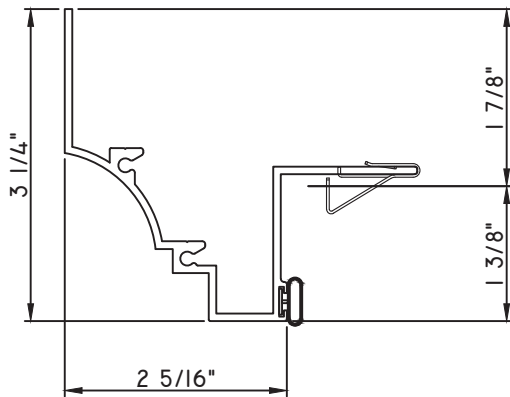

PRESET PANNING

M20627 - PANNING
BPN-9159 - W.S.
MH8-18X1 LP - FASTENER (QTY. 8)
1974 - CLIP
(6" FROM EACH CORNER & 20" O.C.)