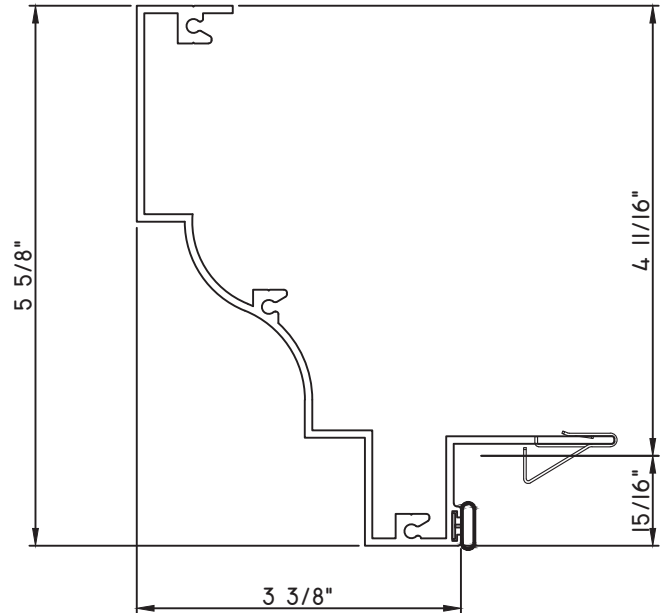

PRESET PANNING
M20440 - PANNING