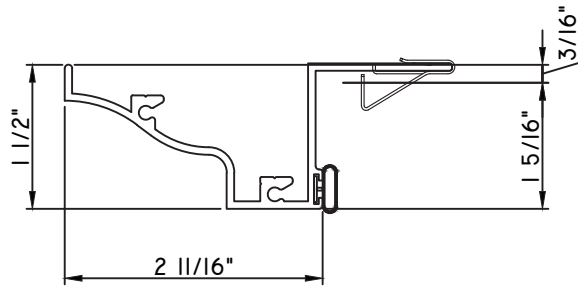

PRESET PANNING
M17941 - PANNING
BPN-9159 - W.S.
MH8-18X1 LP - FASTENER (QTY. 8)
1974 - CLIP
(6" FROM EACH CORNER & 20" O.C.)