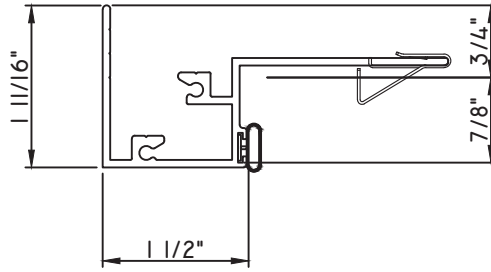

PRESET PANNING

M22278 - PANNING
BPN-9159 - W.S.
MH8-18X1 LP - FASTENER (QTY. 8)