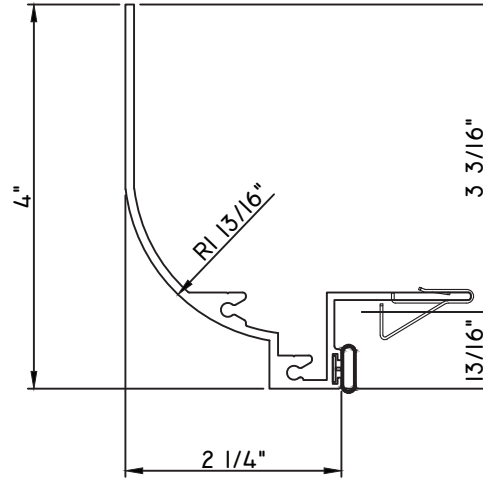

PRESET PANNING
M19663 - PANNING
BPN-9159 - W.S.
MH8-18X1 LP - FASTENER (QTY. 8)
1974 - CLIP
(6" FROM EACH CORNER & 20" O.C.)