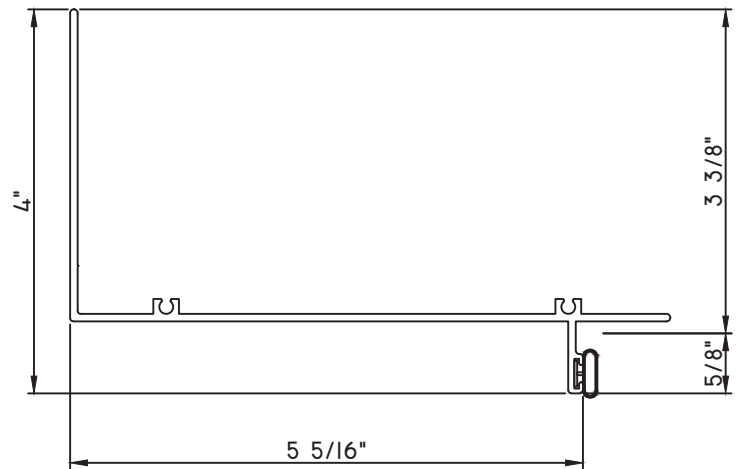

PRESET PANNING
MAX9523-18' - PANNING
BPN-9159 - W.S.
MH8-18X1 LP - FASTENER (QTY. 8)