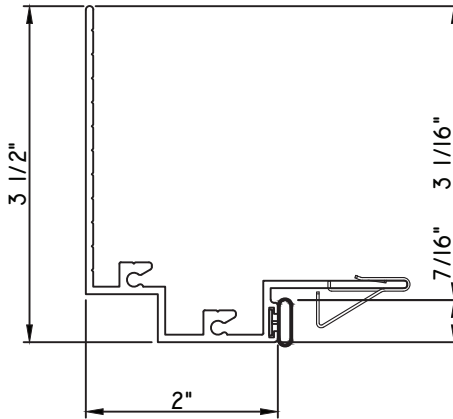

PRESET PANNING

M23648-18 - PANNING
BPN-9159 - W.S.
MH8-18X1 LP - FASTENER (QTY. 8)
1974 - CLIP
(6" FROM EACH CORNER & 20" O.C.)