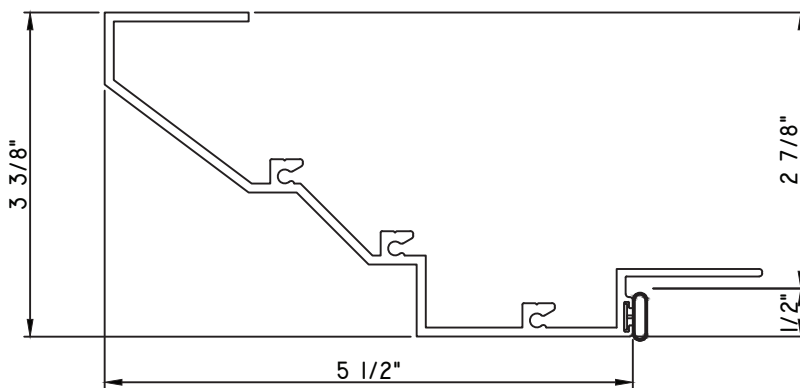

PRESET PANNING
M23631 - PANNING
BPN-9159 - W.S.
MH8-18X1 LP - FASTENER (QTY. 8)

SCALE 1:2