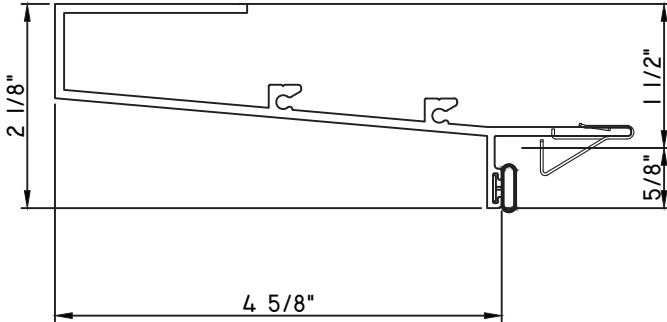

PRESET PANNING
M24766 - PANNING
BPN-9159 - W.S.
MH8-18X1 LP - FASTENER (QTY. 8)
1974 - CLIP
(6" FROM EACH CORNER & 20" O.C.)
NEW DIE