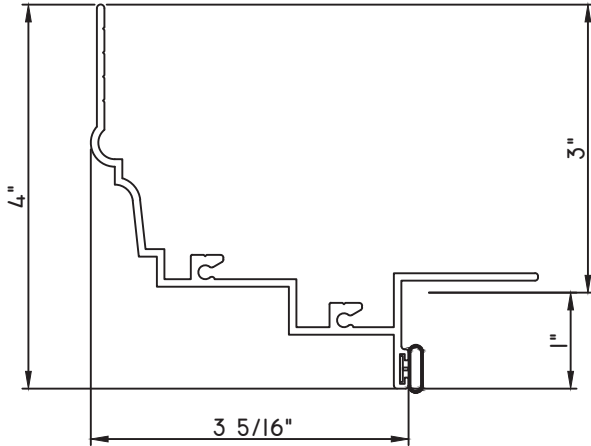

PRESET PANNING
M25009 - PANNING
BPN-9159 - W.S.
MH8-18X1 LP - FASTENER (QTY. 8)
1974 - CLIP
(6" FROM EACH CORNER & 20" O.C.)

PRESET PANNING
M24427 - PANNING
BPN-9159 - W.S.
MH8-18X1 LP - FASTENER (QTY. 8)
1974 - CLIP
(6" FROM EACH CORNER & 20" O.C.)