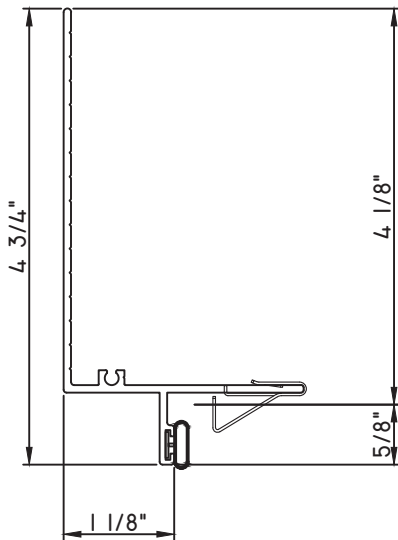

PRESET PANNING
M17748 - PANNING
BPN-9159 - W.S.
MH8-18X1 LP - FASTENER (QTY. 4)
1974 - CLIP
(6" FROM EACH CORNER & 20" O.C.)