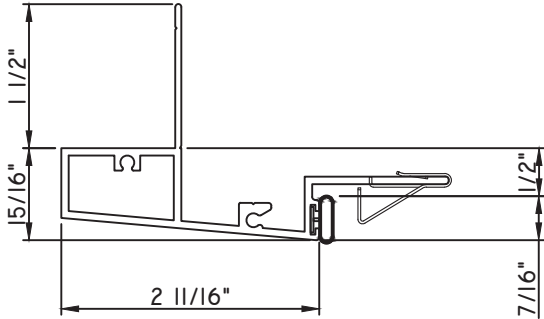

ALUMINUM PRESET PANNINGS T500 - HUNG

PRESET PANNING
M23753 - PANNING
BPN-9159 - W.S.
MH8-18X1 LP - FASTENER (QTY. 8)
1974 - CLIP
(6" FROM EACH CORNER & 20" O.C.)