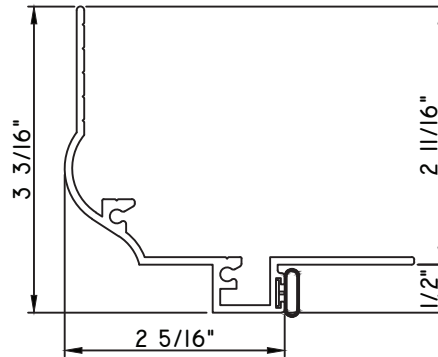

PRESET PANNING
M22319 - PANNING
9146E - W.S.
MH8-18X1 LP - FASTENER (QTY. 8)

PRESET PANNING
20616 - PANNING

PRESET PANNING

M22884 - PANNING
BPN-9159 - W.S.
MH8-18X1 LP - FASTENER (QTY. 8)
1974 - CLIP
(6" FROM EACH CORNER & 20" O.C.)