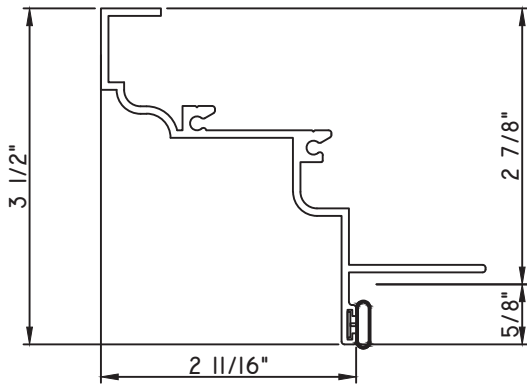

SCALE 1:2

ALUMINUM PRESET PANNINGS T500 - HUNG

PRESET PANNING
M23753 - PANNING
BPN-9159 - W.S.
MH8-18X1 LP - FASTENER (QTY. 8)
1974 - CLIP
(6" FROM EACH CORNER & 20" O.C.)

PRESET PANNING
M17941 - PANNING
BPN-9159 - W.S.
MH8-18X1 LP - FASTENER (QTY. 8)
1974 - CLIP
(6" FROM EACH CORNER & 20" O.C.)