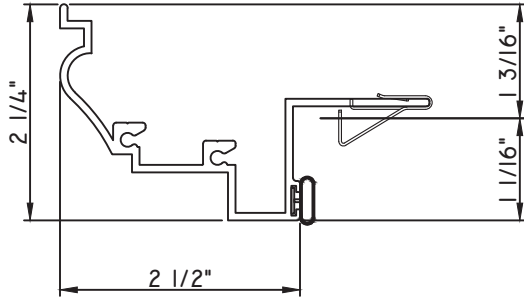

PRESET PANNING
M21993 - PANNING
BPN-9159 - W.S.
MH8-18X1 LP - FASTENER (QTY. 8)
1974 - CLIP
(6" FROM EACH CORNER & 20" O.C.)