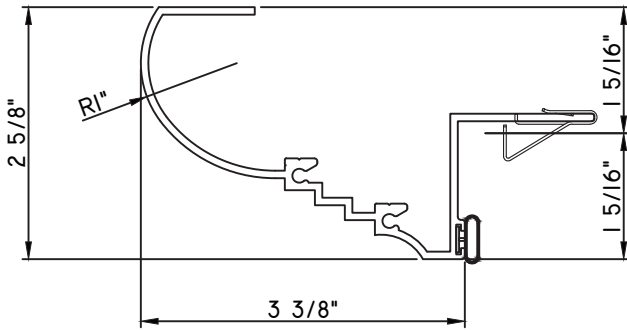

PRESET PANNING
M18055 - PANNING