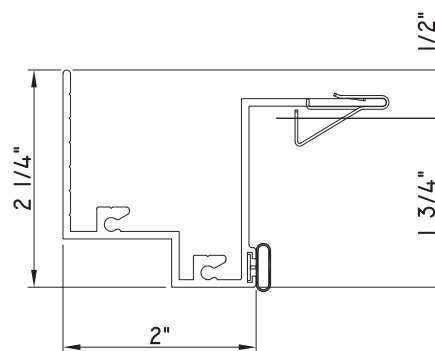

PRESET PANNING

M25906 - PANNING
BPN-9159 - W.S.
MH8-18X1 LP - FASTENER (QTY. 4)
1974 - CLIP
(6" FROM EACH CORNER & 20" O.C.)