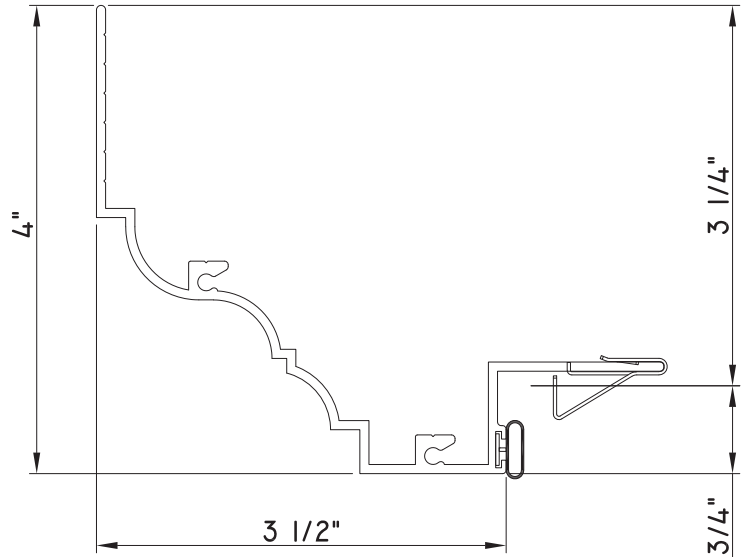

PRESET PANNING
M26033 - PANNING
BPN-9159 - W.S.
MH8-18X1 LP - FASTENER (QTY. 8)
1974 - CLIP
(6" FROM EACH CORNER & 20" O.C.)