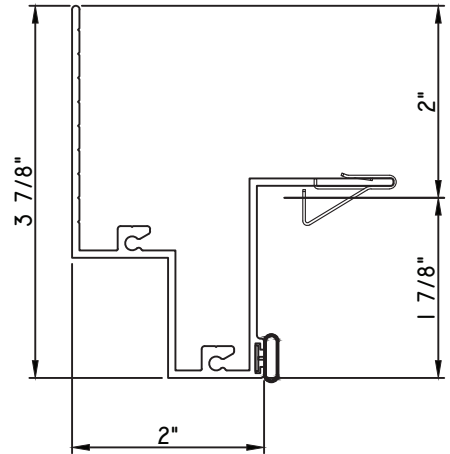

PRESET PANNING

M22100 - PANNING
BPN-9159 - W.S.
MH8-18X1 LP - FASTENER (QTY. 8)
1974 - CLIP
(6" FROM EACH CORNER & 20" O.C.)