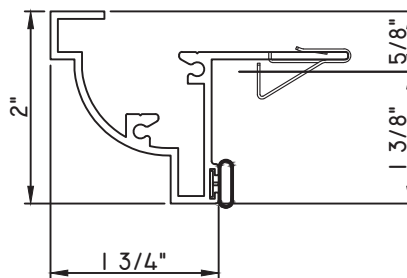

PRESET PANNING

M24925 - PANNING
BPN-9159 - W.S.
MH8-18X1 LP - FASTENER (QTY. 8)
1974 - CLIP
(6" FROM EACH CORNER & 20" O.C.)