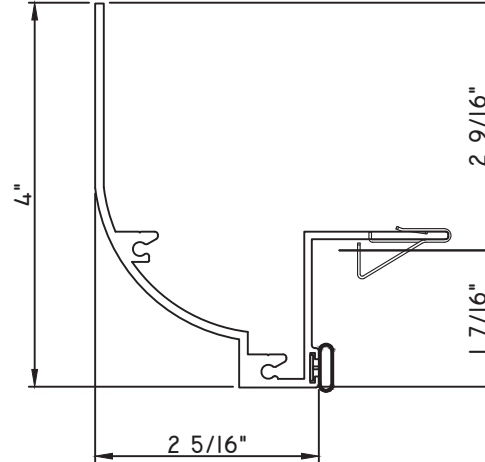

PRESET PANNING

M22258 - PANNING
BPN-9159 - W.S.
MH8-18X1 LP - FASTENER (QTY. 8)
1974 - CLIP
(6" FROM EACH CORNER & 20" O.C.)

SCALE 1:2