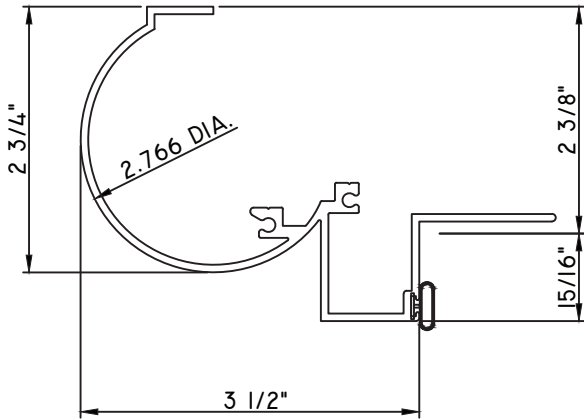

PRESET PANNING
M21661 - PANNING