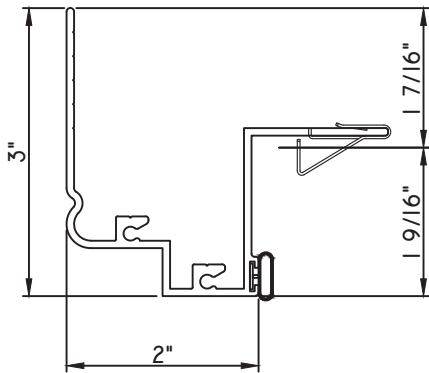

PRESET PANNING

M21663 - PANNING
BPN-9159 - W.S.
MH8-18X1 LP - FASTENER (QTY. 8)
1974 - CLIP
(6" FROM EACH CORNER & 20" O.C.)