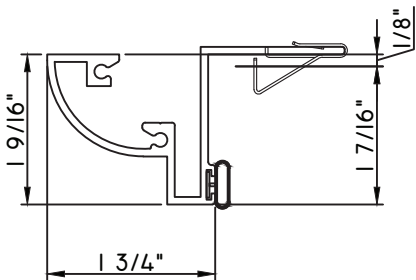

PRESET PANNING

M23569 - PANNING
BPN-9159 - W.S.
MH8-18X1 LP - FASTENER (QTY. 8)
1974 - CLIP
(6" FROM EACH CORNER & 20" O.C.)