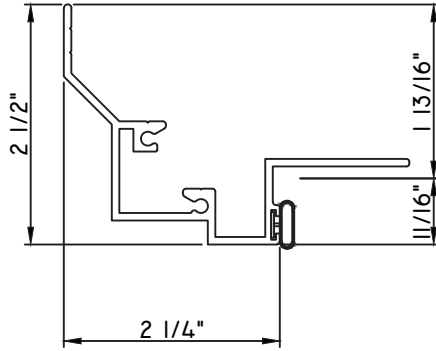

PRESET PANNING

M22884 - PANNING
BPN-9159 - W.S.
MH8-18X1 LP - FASTENER (QTY. 8)
1974 - CLIP
(6" FROM EACH CORNER & 20" O.C.)