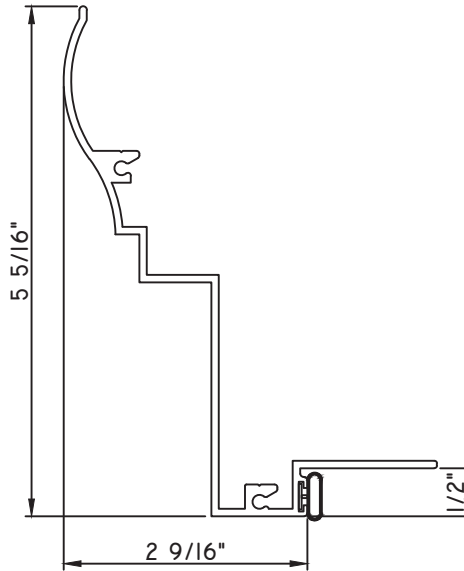

PRESET PANNING
M25334 - PANNING
BPN-9159 - W.S.
MH8-18X1 LP - FASTENER (QTY. 8)
1974 - CLIP
(6" FROM EACH CORNER & 20" O.C.)
NEW DIE

SCALE 1:2