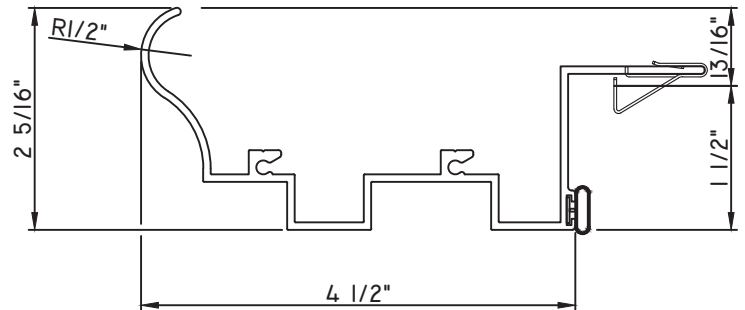

PRESET PANNING

M24835 - PANNING
BPN-9159 - W.S.
MH8-18X1 LP - FASTENER (QTY. 8)
1974 - CLIP
(6" FROM EACH CORNER & 20" O.C.)
NEW DIE