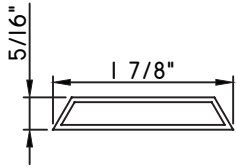

1 5/16"X1/8"
M22380
(interior side only)

1 5/16"X5/16"
M58296
(interior side only)

1 5/16"X5/16"
M22206
(interior side only)

1 3/8"X5/16"
M2410
(interior side only)

1 1/2"X1/16"
M320

1 3/4"X1/16"
M187
(interior side only)

1 3/4"X3/16"
M20547
(interior side only)

1 3/4"X5/16"
M23910
(interior side only)

SCALE 1:2

Our products are tested to the standards of and certified by some of the foremost organizations in the fenestration industry.

ALUMINUM APPLIED MUNTINS T500 - DIRECT SET FIXED

Unless noted otherwise, all Applied Muntin profiles shown may be used on the interior and exterior sides of the insulated glass.

1 7/8"X5/16"
MW23008
(interior side only)