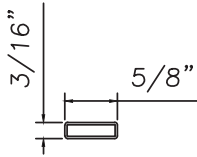

3/8" Internal (Alum.)
BL230X5/16
Black only

5/8" Internal (Alum.)
M3-16X5/8

3/4" Internal (Alum.)
M36-04

**3/4" Internal (Alum.)
Contoured**
M5.5X18

1" Internal (Alum.)
227688

SCALE 1:2

Our products are tested to the standards of and certified by some of the foremost organizations in the fenestration industry.

ALUMINUM APPLIED MUNTINS T500 - DIRECT SET FIXED

Unless noted otherwise, all Applied Muntin profiles shown may be used on the interior and exterior sides of the insulated glass.

1/2"X1/8"
M165
(interior side only)

3 1/8"X1/16"
M19814
(interior side only)

3 1/4"X3/8"
M14375
(interior side only)

3 1/2"X3/16"
M1750
(interior side only)

SCALE 1:2

ALUMINUM APPLIED MUNTINS T500 - DIRECT SET FIXED

Unless noted otherwise, all Applied Muntin profiles shown may be used on the interior and exterior sides of the insulated glass.