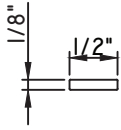

ALUMINUM APPLIED MUNTINS T500 - DIRECT SET FIXED

Unless noted otherwise, all Applied Muntin profiles shown may be used on the interior and exterior sides of the insulated glass.

SCALE 1:2

Our products are tested to the standards of and certified by some of the foremost organizations in the fenestration industry.