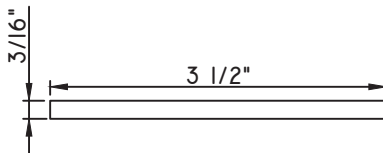

1 3/4"X3/16"
M20547
(interior side only)

1 3/4"X5/16"
M23910
(interior side only)

SCALE 1:2

Our products are tested to the standards of and certified by some of the foremost organizations in the fenestration industry.

ALUMINUM APPLIED MUNTINS T500 - DIRECT SET FIXED

Unless noted otherwise, all Applied Muntin profiles shown may be used on the interior and exterior sides of the insulated glass.

1 7/8"X5/16"
MW23008
(interior side only)

2"X1/16"
CE-764

2"X1/8"
M22364
(interior side only)

2"X3/16"
CE-14001
(interior side only)

2"X3/8"
M21947
(interior side only)

2"X5/16"
M22024
(interior side only)

2 1/2"X1/16"
CE-13435
(interior side only)

3 1/8"X1/16"
M19814
(interior side only)

3 1/4"X3/8"
M14375
(interior side only)

3 1/2"X3/16"
M1750
(interior side only)

SCALE 1:2

ALUMINUM APPLIED MUNTINS T500 - DIRECT SET FIXED

Unless noted otherwise, all Applied Muntin profiles shown may be used on the interior and exterior sides of the insulated glass.