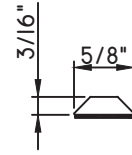

3/8" Internal (Alum.)
BL230X5/16
Black only

5/8" Internal (Alum.)
M3-16X5/8

3/4" Internal (Alum.)
M36-04

**3/4" Internal (Alum.)
Contoured**
M5.5X18

1" Internal (Alum.)
227688

SCALE 1:2

Our products are tested to the standards of and certified by some of the foremost organizations in the fenestration industry.

ALUMINUM APPLIED MUNTINS T500 - DIRECT SET FIXED

Unless noted otherwise, all Applied Muntin profiles shown may be used on the interior and exterior sides of the insulated glass.

1/2"X1/8"
M165
(interior side only)

5/8"X5/16"
M16154
(interior side only)

5/8"X3/16"
M20830
(interior side only)

11/16"X5/16"
M24695
(interior side only)

3/4"X1/16"
MAY5950

7/8"X1/16"
M24426

7/8"X1/8"
M22363
(interior side only)

7/8"X1/8"
M20759
(interior side only)