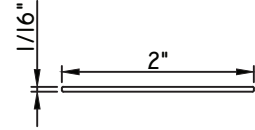

1 5/16"X1/8"
M22380
(interior side only)

1 5/16"X5/16"
M58296
(interior side only)

1 5/16"X5/16"
M22206
(interior side only)

1 3/8"X5/16"
M2410
(interior side only)

1 1/2"X1/16"
M320

1 3/4"X1/16"
M187
(interior side only)

1 3/4"X3/16"
M20547
(interior side only)

1 3/4"X5/16"
M23910
(interior side only)

SCALE 1:2

Our products are tested to the standards of and certified by some of the foremost organizations in the fenestration industry.

ALUMINUM APPLIED MUNTINS T500 - DIRECT SET FIXED

Unless noted otherwise, all Applied Muntin profiles shown may be used on the interior and exterior sides of the insulated glass.

1 7/8"X5/16"
MW23008
(interior side only)