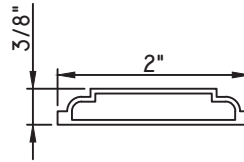

1 3/4"X3/16"
M20547
(interior side only)

1 3/4"X5/16"
M23910
(interior side only)

SCALE 1:2

Our products are tested to the standards of and certified by some of the foremost organizations in the fenestration industry.

ALUMINUM APPLIED MUNTINS T500 - DIRECT SET FIXED

Unless noted otherwise, all Applied Muntin profiles shown may be used on the interior and exterior sides of the insulated glass.

1 7/8"X5/16"
MW23008
(interior side only)

2"X1/16"
CE-764

2"X1/8"
M22364
(interior side only)

2"X3/16"
CE-14001
(interior side only)

2"X3/8"
M21947
(interior side only)

2"X5/16"
M22024
(interior side only)

2 1/2"X1/16"
CE-13435
(interior side only)

3 1/8"X1/16"
M19814
(interior side only)

3 1/4"X3/8"
M14375
(interior side only)

3 1/2"X3/16"
M1750
(interior side only)

SCALE 1:2

ALUMINUM APPLIED MUNTINS T500 - DIRECT SET FIXED

Unless noted otherwise, all Applied Muntin profiles shown may be used on the interior and exterior sides of the insulated glass.