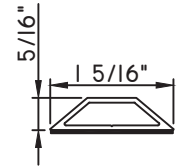

1"X1/16"
MAX10847

1"X3/16"
M20899
(interior side only)

1 1/16"X5/16"
M23699
(interior side only)

1 1/4"X1/8"
M1306
(interior side only)

1 1/4"X1/8"
M22362
(interior side only)

1 1/4"X3/16"
CE-14000
(interior side only)

1 5/16"X1/8"
M22380
(interior side only)

1 5/16"X5/16"
M58296
(interior side only)

1 5/16"X5/16"
M22206
(interior side only)

1 3/8"X5/16"
M2410
(interior side only)

1 1/2"X1/16"
M320

1 3/4"X1/16"
M187
(interior side only)

1 3/4"X3/16"
M20547
(interior side only)

1 3/4"X5/16"
M23910
(interior side only)

SCALE 1:2

Our products are tested to the standards of and certified by some of the foremost organizations in the fenestration industry.