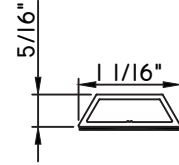

SCALE 1:2

Our products are tested to the standards of and certified by some of the foremost organizations in the fenestration industry.

ALUMINUM APPLIED MUNTINS T500 - DIRECT SET FIXED

Unless noted otherwise, all Applied Muntin profiles shown may be used on the interior and exterior sides of the insulated glass.

1"X1/16"
MAX10847

1"X3/16"
M20899
(interior side only)

1 1/16"X5/16"
M23699
(interior side only)

1 1/4"X1/8"
M1306
(interior side only)

1 1/4"X1/8"
M22362
(interior side only)

1 1/4"X3/16"
CE-14000
(interior side only)