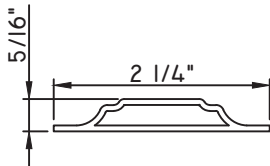

1 3/4"X3/16"
M20547
(interior side only)

1 3/4"X5/16"
M23910
(interior side only)

SCALE 1:2

Our products are tested to the standards of and certified by some of the foremost organizations in the fenestration industry.

ALUMINUM APPLIED MUNTINS T500 - DIRECT SET FIXED

Unless noted otherwise, all Applied Muntin profiles shown may be used on the interior and exterior sides of the insulated glass.

1 7/8"X5/16"
MW23008
(interior side only)

2"X1/16"
CE-764

2"X1/8"
M22364
(interior side only)

2"X3/16"
CE-14001
(interior side only)

2"X3/8"
M21947
(interior side only)

2"X5/16"
M22024
(interior side only)

2 1/2"X1/16"
CE-13435
(interior side only)

3 1/8"X1/16"
M19814
(interior side only)

3 1/4"X3/8"
M14375
(interior side only)

3 1/2"X3/16"
M1750
(interior side only)

SCALE 1:2

ALUMINUM APPLIED MUNTINS T500 - DIRECT SET FIXED

Unless noted otherwise, all Applied Muntin profiles shown may be used on the interior and exterior sides of the insulated glass.