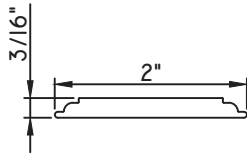

1 3/4"X3/16"
M20547
(interior side only)

1 3/4"X5/16"
M23910
(interior side only)

SCALE 1:2

Our products are tested to the standards of and certified by some of the foremost organizations in the fenestration industry.

ALUMINUM APPLIED MUNTINS T500 - DIRECT SET FIXED

Unless noted otherwise, all Applied Muntin profiles shown may be used on the interior and exterior sides of the insulated glass.

1 7/8"X5/16"
MW23008
(interior side only)

2"X1/16"
CE-764

2"X1/8"
M22364
(interior side only)

2"X3/16"
CE-14001
(interior side only)

2"X3/8"
M21947
(interior side only)

2"X5/16"
M22024
(interior side only)

2 1/2"X1/16"
CE-13435
(interior side only)