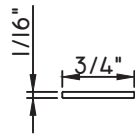

3/8" Internal (Alum.)
BL230X5/16
Black only

5/8" Internal (Alum.)
M3-16X5/8

3/4" Internal (Alum.)
M36-04

**3/4" Internal (Alum.)
Contoured**
M5.5X18

1" Internal (Alum.)
227688

SCALE 1:2

Our products are tested to the standards of and certified by some of the foremost organizations in the fenestration industry.

ALUMINUM APPLIED MUNTINS T500 - DIRECT SET FIXED

Unless noted otherwise, all Applied Muntin profiles shown may be used on the interior and exterior sides of the insulated glass.

1/2"X1/8"
M165
(interior side only)

5/8"X5/16"
M16154
(interior side only)

5/8"X3/16"
M20830
(interior side only)

11/16"X5/16"
M24695
(interior side only)

3/4"X1/16"
MAY5950

7/8"X1/16"
M24426

7/8"X1/8"
M22363
(interior side only)

7/8"X1/8"
M20759
(interior side only)