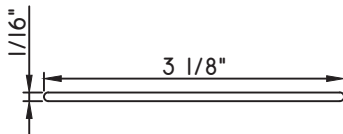

ALUMINUM APPLIED MUNTINS T500 - DIRECT SET FIXED

Unless noted otherwise, all Applied Muntin profiles shown may be used on the interior and exterior sides of the insulated glass.

1 7/8"X5/16"
MW23008
(interior side only)

2"X1/16"
CE-764

2"X1/8"
M22364
(interior side only)

2"X3/16"
CE-14001
(interior side only)

2"X3/8"
M21947
(interior side only)

2"X5/16"
M22024
(interior side only)

2 1/2"X1/16"
CE-13435
(interior side only)

3 1/8"X1/16"
M19814
(interior side only)

3 1/4"X3/8"
M14375
(interior side only)

3 1/2"X3/16"
M1750
(interior side only)

SCALE 1:2

ALUMINUM APPLIED MUNTINS T500 - DIRECT SET FIXED

Unless noted otherwise, all Applied Muntin profiles shown may be used on the interior and exterior sides of the insulated glass.