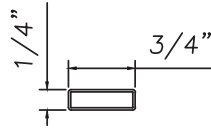

3/8" Internal (Alum.)
BL230X5/16
Black only

5/8" Internal (Alum.)
M3-16X5/8

3/4" Internal (Alum.)
M36-04

**3/4" Internal (Alum.)
Contoured**
M5.5X18

1" Internal (Alum.)
227688

SCALE 1:2

Our products are tested to the standards of and certified by some of the foremost organizations in the fenestration industry.