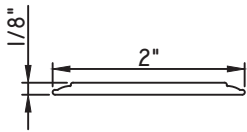

1 3/4"X3/16"
M20547
(interior side only)

1 3/4"X5/16"
M23910
(interior side only)

SCALE 1:2

Our products are tested to the standards of and certified by some of the foremost organizations in the fenestration industry.

ALUMINUM APPLIED MUNTINS T500 - DIRECT SET FIXED

Unless noted otherwise, all Applied Muntin profiles shown may be used on the interior and exterior sides of the insulated glass.

1 7/8"X5/16"
MW23008
(interior side only)

2"X1/16"
CE-764

2"X1/8"
M22364
(interior side only)

2"X3/16"
CE-14001
(interior side only)

2"X3/8"
M21947
(interior side only)

2"X5/16"
M22024
(interior side only)

2 1/2"X1/16"
CE-13435
(interior side only)