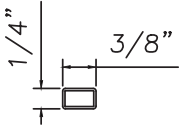

3/8" Internal (Alum.)
BL230X5/16
Black only

5/8" Internal (Alum.)
M3-16X5/8

3/4" Internal (Alum.)
M36-04

**3/4" Internal (Alum.)
Contoured**
M5.5X18

1" Internal (Alum.)
227688

SCALE 1:2

Our products are tested to the standards of and certified by some of the foremost organizations in the fenestration industry.