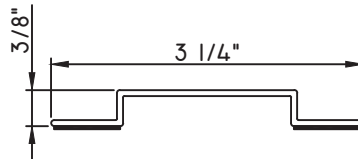

ALUMINUM APPLIED MUNTINS T500 - DIRECT SET FIXED

Unless noted otherwise, all Applied Muntin profiles shown may be used on the interior and exterior sides of the insulated glass.

1 7/8"X5/16"
MW23008
(interior side only)

2"X1/16"
CE-764

2"X1/8"
M22364
(interior side only)

2"X3/16"
CE-14001
(interior side only)

2"X3/8"
M21947
(interior side only)

2"X5/16"
M22024
(interior side only)

2 1/2"X1/16"
CE-13435
(interior side only)

3 1/8"X1/16"
M19814
(interior side only)

3 1/4"X3/8"
M14375
(interior side only)

3 1/2"X3/16"
M1750
(interior side only)

SCALE 1:2

ALUMINUM APPLIED MUNTINS T500 - DIRECT SET FIXED

Unless noted otherwise, all Applied Muntin profiles shown may be used on the interior and exterior sides of the insulated glass.