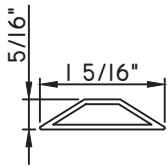

1"X1/16"
MAX10847

1"X3/16"
M20899
(interior side only)

1 1/16"X5/16"
M23699
(interior side only)

1 1/4"X1/8"
M1306
(interior side only)

1 1/4"X1/8"
M22362
(interior side only)

1 1/4"X3/16"
CE-14000
(interior side only)

1 5/16"X1/8"
M22380
(interior side only)

1 5/16"X5/16"
M58296
(interior side only)

1 5/16"X5/16"
M22206
(interior side only)

1 3/8"X5/16"
M2410
(interior side only)

1 1/2"X1/16"
M320

1 3/4"X1/16"
M187
(interior side only)

1 3/4"X3/16"
M20547
(interior side only)

1 3/4"X5/16"
M23910
(interior side only)

SCALE 1:2

Our products are tested to the standards of and certified by some of the foremost organizations in the fenestration industry.