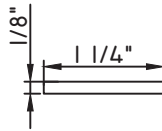

SCALE 1:2

Our products are tested to the standards of and certified by some of the foremost organizations in the fenestration industry.

ALUMINUM APPLIED MUNTINS T500 - DIRECT SET FIXED

Unless noted otherwise, all Applied Muntin profiles shown may be used on the interior and exterior sides of the insulated glass.

1"X1/16"
MAX10847

1"X3/16"
M20899
(interior side only)

1 1/16"X5/16"
M23699
(interior side only)

1 1/4"X1/8"
M1306
(interior side only)

1 1/4"X1/8"
M22362
(interior side only)

1 1/4"X3/16"
CE-14000
(interior side only)