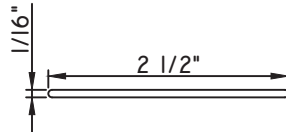

ALUMINUM APPLIED MUNTINS T500 - DIRECT SET FIXED

Unless noted otherwise, all Applied Muntin profiles shown may be used on the interior and exterior sides of the insulated glass.

1 7/8"X5/16"
MW23008
(interior side only)

2"X1/16"
CE-764

2"X1/8"
M22364
(interior side only)

2"X3/16"
CE-14001
(interior side only)

2"X3/8"
M21947
(interior side only)

2"X5/16"
M22024
(interior side only)

2 1/2"X1/16"
CE-13435
(interior side only)

3 1/8"X1/16"
M19814
(interior side only)

3 1/4"X3/8"
M14375
(interior side only)

3 1/2"X3/16"
M1750
(interior side only)

SCALE 1:2

ALUMINUM APPLIED MUNTINS T500 - DIRECT SET FIXED

Unless noted otherwise, all Applied Muntin profiles shown may be used on the interior and exterior sides of the insulated glass.