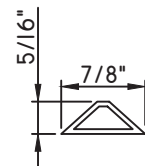

3/8" Internal (Alum.)
BL230X5/16
Black only

5/8" Internal (Alum.)
M3-16X5/8

3/4" Internal (Alum.)
M36-04

**3/4" Internal (Alum.)
Contoured**
M5.5X18

1" Internal (Alum.)
227688

SCALE 1:2

Our products are tested to the standards of and certified by some of the foremost organizations in the fenestration industry.

5/8"X5/16"
M16154
(interior side only)

5/8"X3/16"
M20830
(interior side only)

11/16"X5/16"
M24695
(interior side only)

3/4"X1/16"
MAY5950

7/8"X1/16"
M24426

7/8"X1/8"
M22363
(interior side only)

7/8"X1/8"
M20759
(interior side only)

7/8"X1/8"
M22361
(interior side only)

7/8"X3/16"
M-16861-SOFT
(interior side only)

7/8"X3/16"
CE-13993
(interior side only)

7/8"X5/16"
M19895
(interior side only)

7/8"X5/16"
M22124
(interior side only)

7/8"X5/16"
M538352
(interior side only)