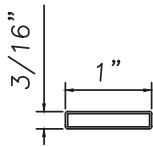

3/8" Internal (Alum.)
BL230X5/16
Black only

5/8" Internal (Alum.)
M3-16X5/8

3/4" Internal (Alum.)
M36-04

**3/4" Internal (Alum.)
Contoured**
M5.5X18

1" Internal (Alum.)
227688

SCALE 1:2

Our products are tested to the standards of and certified by some of the foremost organizations in the fenestration industry.

ALUMINUM APPLIED MUNTINS T500 - DIRECT SET FIXED

Unless noted otherwise, all Applied Muntin profiles shown may be used on the interior and exterior sides of the insulated glass.

1/2"X1/8"
M165
(interior side only)

5/8"X5/16"
M16154
(interior side only)

5/8"X3/16"
M20830
(interior side only)

11/16"X5/16"
M24695
(interior side only)

3/4"X1/16"
MAY5950

7/8"X1/16"
M24426

7/8"X1/8"
M22363
(interior side only)

7/8"X1/8"
M20759
(interior side only)

3 13/16" X 1/8"

M10185

(interior side only)

SCALE 1:2

Our products are tested to the standards of and certified by some of the foremost organizations in the fenestration industry.