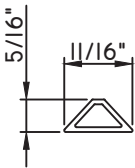

3/8" Internal (Alum.)
BL230X5/16
Black only

5/8" Internal (Alum.)
M3-16X5/8

3/4" Internal (Alum.)
M36-04

**3/4" Internal (Alum.)
Contoured**
M5.5X18

1" Internal (Alum.)
227688

SCALE 1:2

Our products are tested to the standards of and certified by some of the foremost organizations in the fenestration industry.

ALUMINUM APPLIED MUNTINS T500 - DIRECT SET FIXED

Unless noted otherwise, all Applied Muntin profiles shown may be used on the interior and exterior sides of the insulated glass.

1/2"X1/8"
M165
(interior side only)

5/8"X5/16"
M16154
(interior side only)

5/8"X3/16"
M20830
(interior side only)

11/16"X5/16"
M24695
(interior side only)

3/4"X1/16"
MAY5950

7/8"X1/16"
M24426

7/8"X1/8"
M22363
(interior side only)

7/8"X1/8"
M20759
(interior side only)