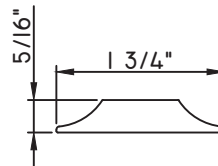

1"X1/16"
MAX10847

1"X3/16"
M20899
(interior side only)

1 1/16"X5/16"
M23699
(interior side only)

1 1/4"X1/8"
M1306
(interior side only)

1 1/4"X1/8"
M22362
(interior side only)

1 1/4"X3/16"
CE-14000
(interior side only)

1 5/16"X1/8"
M22380
(interior side only)

1 5/16"X5/16"
M58296
(interior side only)

1 5/16"X5/16"
M22206
(interior side only)

1 3/8"X5/16"
M2410
(interior side only)

1 1/2"X1/16"
M320

1 3/4"X1/16"
M187
(interior side only)

1 3/4"X3/16"
M20547
(interior side only)

1 3/4"X5/16"
M23910
(interior side only)

SCALE 1:2

Our products are tested to the standards of and certified by some of the foremost organizations in the fenestration industry.