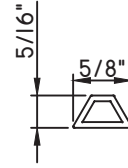

5/8"X5/16"
M16154
(interior side only)