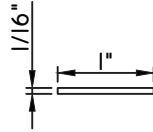

SCALE 1:2

Our products are tested to the standards of and certified by some of the foremost organizations in the fenestration industry.

ALUMINUM APPLIED MUNTINS T500 - DIRECT SET FIXED

Unless noted otherwise, all Applied Muntin profiles shown may be used on the interior and exterior sides of the insulated glass.

1"X1/16"
MAX10847

1"X3/16"
M20899
(interior side only)

1 1/16"X5/16"
M23699
(interior side only)

1 1/4"X1/8"
M1306
(interior side only)

1 1/4"X1/8"
M22362
(interior side only)

1 1/4"X3/16"
CE-14000
(interior side only)