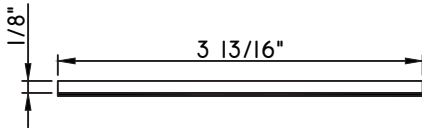

3 1/8"X1/16"
M19814
(interior side only)

3 1/4"X3/8"
M14375
(interior side only)

3 1/2"X3/16"
M1750
(interior side only)

SCALE 1:2

ALUMINUM APPLIED MUNTINS T500 - DIRECT SET FIXED

Unless noted otherwise, all Applied Muntin profiles shown may be used on the interior and exterior sides of the insulated glass.