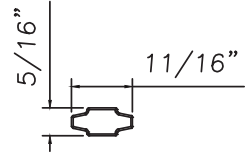

3/8" Internal (Alum.)
BL230X5/16
Black only

5/8" Internal (Alum.)
M3-16X5/8

3/4" Internal (Alum.)
M36-04

**3/4" Internal (Alum.)
Contoured**
M5.5X18

1" Internal (Alum.)
227688

SCALE 1:2

Our products are tested to the standards of and certified by some of the foremost organizations in the fenestration industry.

ALUMINUM APPLIED MUNTINS T500 - DIRECT SET FIXED

Unless noted otherwise, all Applied Muntin profiles shown may be used on the interior and exterior sides of the insulated glass.

1/2"X1/8"
M165
(interior side only)

5/8"X5/16"
M16154
(interior side only)

5/8"X3/16"
M20830
(interior side only)

11/16"X5/16"
M24695
(interior side only)

3/4"X1/16"
MAY5950

7/8"X1/16"
M24426

7/8"X1/8"
M22363
(interior side only)

7/8"X1/8"
M20759
(interior side only)