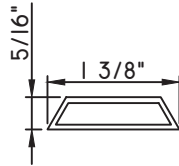

1"X1/16"
MAX10847

1"X3/16"
M20899
(interior side only)

1 1/16"X5/16"
M23699
(interior side only)

1 1/4"X1/8"
M1306
(interior side only)

1 1/4"X1/8"
M22362
(interior side only)

1 1/4"X3/16"
CE-14000
(interior side only)

1 5/16"X1/8"
M22380
(interior side only)

1 5/16"X5/16"
M58296
(interior side only)

1 5/16"X5/16"
M22206
(interior side only)

1 3/8"X5/16"
M2410
(interior side only)

1 1/2"X1/16"
M320

1 3/4"X1/16"
M187
(interior side only)

1 3/4"X3/16"
M20547
(interior side only)

1 3/4"X5/16"
M23910
(interior side only)

SCALE 1:2

Our products are tested to the standards of and certified by some of the foremost organizations in the fenestration industry.