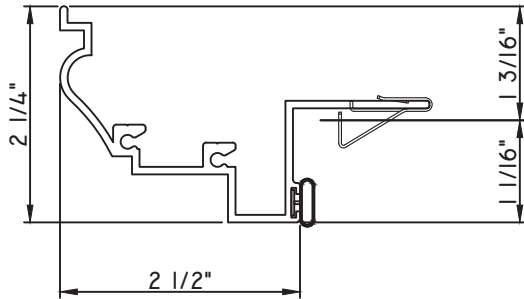

ALUMINUM PRESET PANNINGS T500 - DIRECT SET FIXED

PRESET PANNING
M21993 - PANNING
BPN-9159 - W.S.
MH8-18X1 LP - FASTENER (QTY. 8)
1974 - CLIP
(6" FROM EACH CORNER & 20" O.C.)