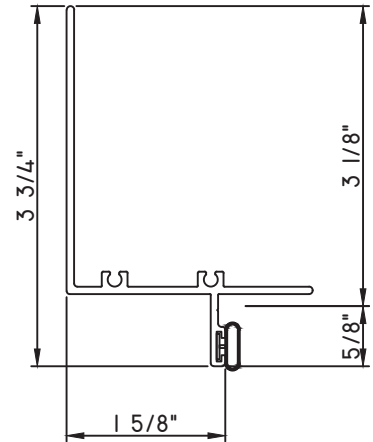

SCALE 1:2

ALUMINUM PRESET PANNINGS T500 - DIRECT SET FIXED

PRESET PANNING

M26031 - PANNING
BPN-9159 - W.S.
MH8-18X1 LP - FASTENER (QTY. 8)
1974 - CLIP
(6" FROM EACH CORNER & 20" O.C.)

PRESET PANNING

M22278 - PANNING
BPN-9159 - W.S.
MH8-18X1 LP - FASTENER (QTY. 8)