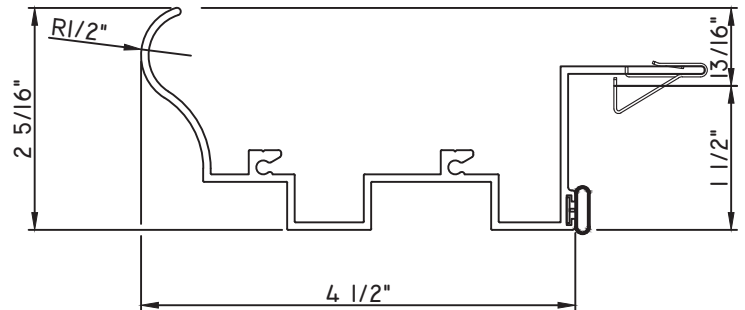

PRESET PANNING
M24835 - PANNING
BPN-9159 - W.S.
MH8-18X1 LP - FASTENER (QTY. 8)
1974 - CLIP
(6" FROM EACH CORNER & 20" O.C.)
NEW DIE

Our products are tested to the standards of and certified by some of the foremost organizations in the fenestration industry.

SCALE 1:2