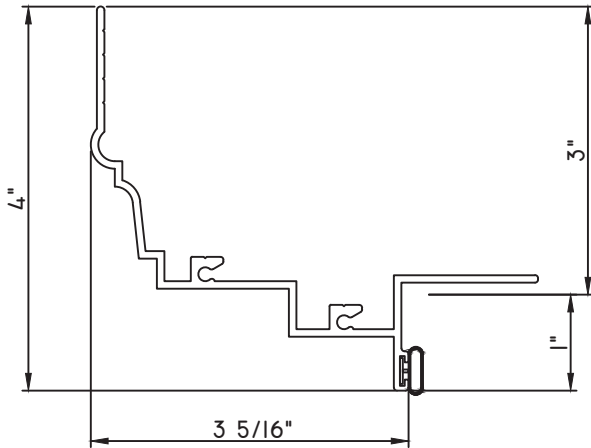

PRESET PANNING
M25009 - PANNING
BPN-9159 - W.S.
MH8-18X1 LP - FASTENER (QTY. 8)
1974 - CLIP
(6" FROM EACH CORNER & 20" O.C.)

ALUMINUM PRESET PANNINGS T500 - DIRECT SET FIXED

PRESET PANNING
M24427 - PANNING
BPN-9159 - W.S.
MH8-18X1 LP - FASTENER (QTY. 8)
1974 - CLIP
(6" FROM EACH CORNER & 20" O.C.)