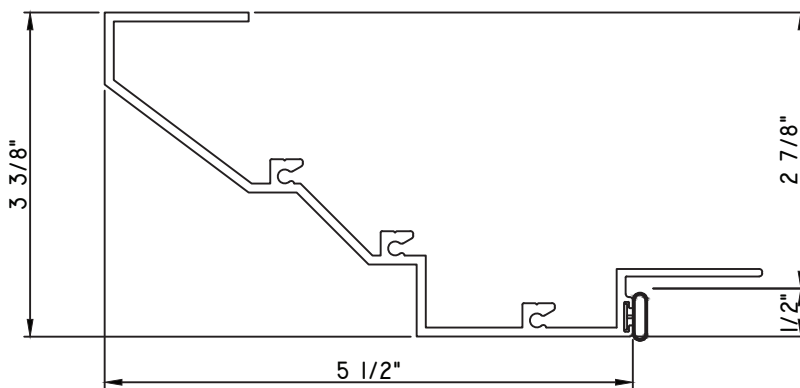

PRESET PANNING

M23631 - PANNING
BPN-9159 - W.S.
MH8-18X1 LP - FASTENER (QTY. 8)

SCALE 1:2