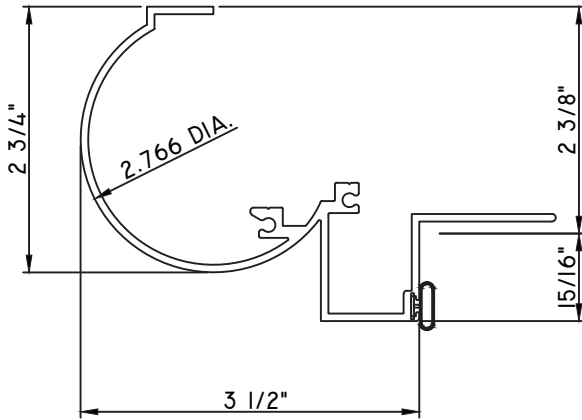

PRESET PANNING
M24888 - PANNING
BPN-9159 - W.S.
MH8-18X1 LP - FASTENER (QTY. 8)
1974 - CLIP
(6" FROM EACH CORNER & 20" O.C.)

PRESET PANNING
M18055 - PANNING

PRESET PANNING
M20440 - PANNING

ALUMINUM PRESET PANNINGS T500 - DIRECT SET FIXED