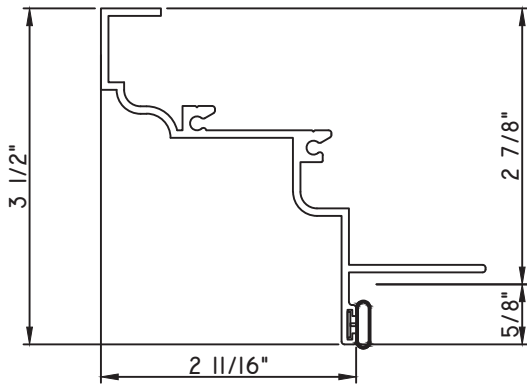

SCALE 1:2

ALUMINUM PRESET PANNINGS T500 - DIRECT SET FIXED

PRESET PANNING
M23753 - PANNING
BPN-9159 - W.S.
MH8-18X1 LP - FASTENER (QTY. 8)
1974 - CLIP
(6" FROM EACH CORNER & 20" O.C.)

PRESET PANNING
M17941 - PANNING
BPN-9159 - W.S.
MH8-18X1 LP - FASTENER (QTY. 8)
1974 - CLIP
(6" FROM EACH CORNER & 20" O.C.)