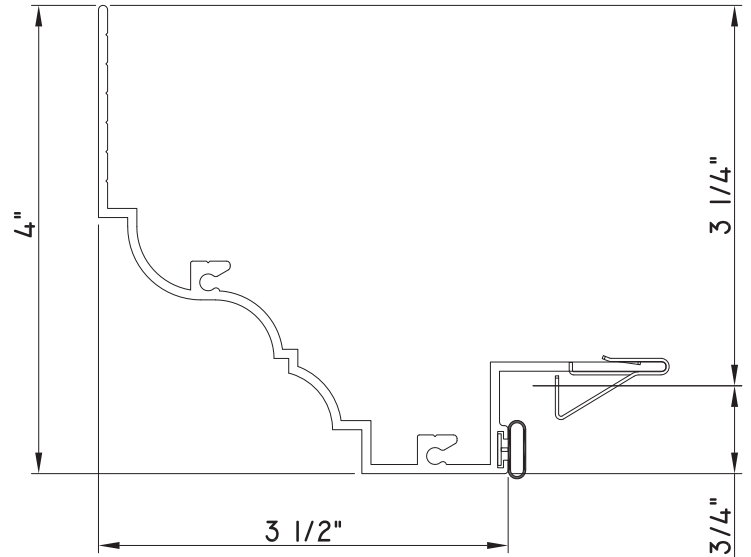

PRESET PANNING
M26033 - PANNING
BPN-9159 - W.S.
MH8-18X1 LP - FASTENER (QTY. 8)
1974 - CLIP
(6" FROM EACH CORNER & 20" O.C.)