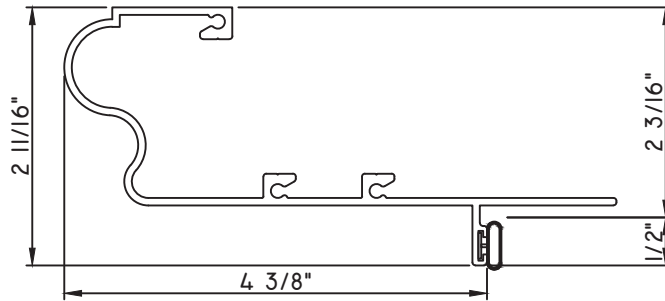

ALUMINUM PRESET PANNINGS T500 - DIRECT SET FIXED

PRESET PANNING
M23890 - PANNING
BPN-9159 - W.S.
MH8-18X1 LP - FASTENER (QTY. 8)
1974 - CLIP
(6" FROM EACH CORNER & 20" O.C.)