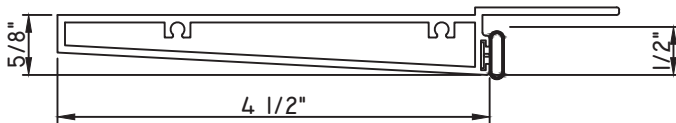

PRESET PANNING
M23850 - PANNING
BPN-9159 - W.S.
MH8-18X1 LP - FASTENER (QTY. 8)
1974 - CLIP
(6" FROM EACH CORNER & 20" O.C.)