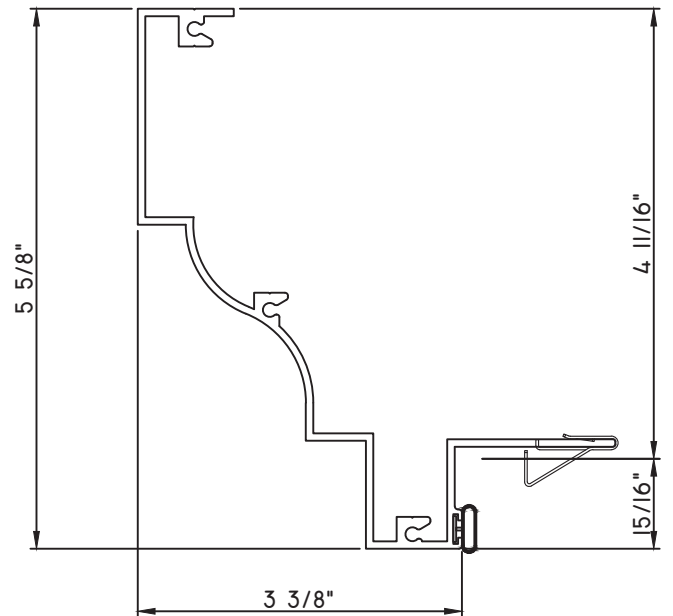

PRESET PANNING
M20440 - PANNING