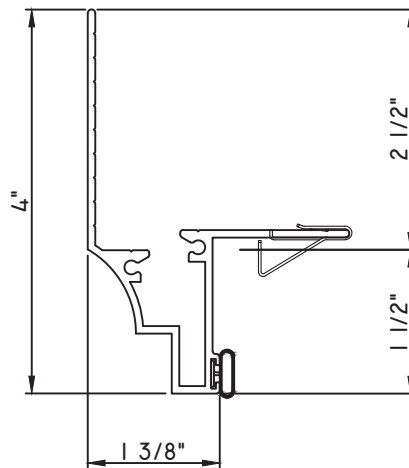

PRESET PANNING
M24943 - PANNING
BPN-9159 - W.S.
MH8-18X1 LP - FASTENER (QTY. 4)
1974 - CLIP
(6" FROM EACH CORNER & 20" O.C.)

PRESET PANNING
M20949 - PANNING
9146E - W.S.
1974 - CLIP
MH8-18X1 LP - FASTENER (QTY. 4)