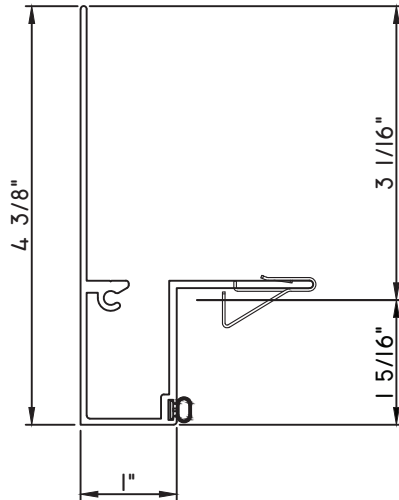

ALUMINUM PRESET PANNINGS T500 - DIRECT SET FIXED

All information seen within this document are considered current. However periodic changes/updates to our products are necessary. Quaker Window Products Inc. reserves the right to change any information without notice.

PRESET PANNING
M20505 - PANNING
9146E - W.S.
1974 - CLIP
MH8-18X1 LP - FASTENER (QTY. 4)