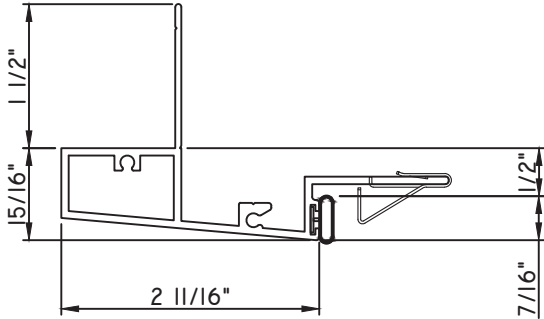

ALUMINUM PRESET PANNINGS T500 - DIRECT SET FIXED

PRESET PANNING
M23753 - PANNING
BPN-9159 - W.S.
MH8-18X1 LP - FASTENER (QTY. 8)
1974 - CLIP
(6" FROM EACH CORNER & 20" O.C.)