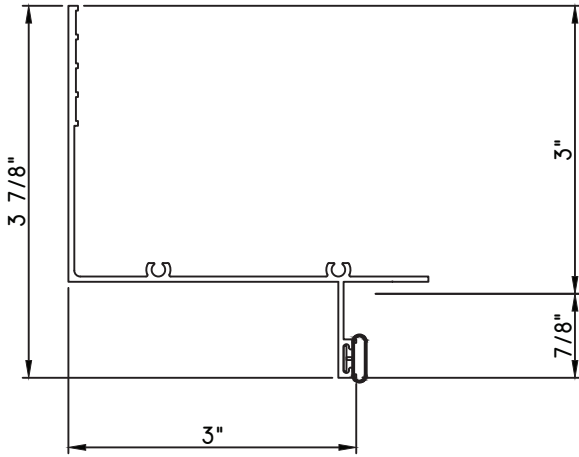

ALUMINUM PRESET PANNINGS T500 - DIRECT SET FIXED

PRESET PANNING
M6938 - PANNING
BPN-9159 - W.S.
MH8-18X1 LP - FASTENER (QTY. 8)