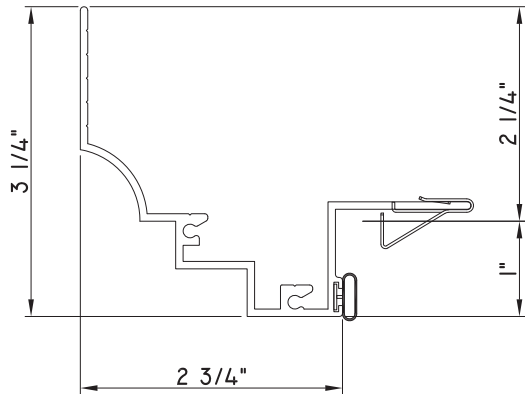

PRESET PANNING
M25598 - PANNING
BPN-9159 - W.S.
MH8-18X1 LP - FASTENER (QTY. 8)
1974 - CLIP
(6" FROM EACH CORNER & 20" O.C.)

SCALE 1:2