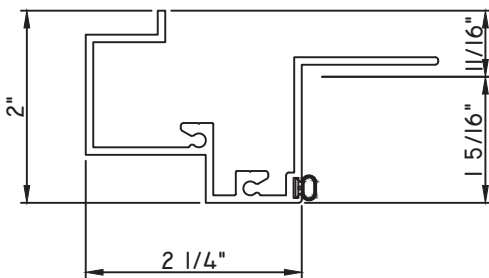

PRESET PANNING
M22319 - PANNING
9146E - W.S.
MH8-18X1 LP - FASTENER (QTY. 8)