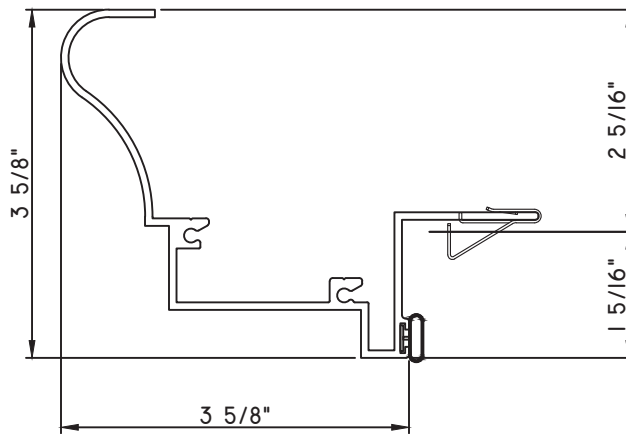

PRESET PANNING
M20844 - PANNING
BPN-9159 - W.S.
MH8-18X1 LP - FASTENER (QTY. 8)
1974 - CLIP
(6" FROM EACH CORNER & 20" O.C.)