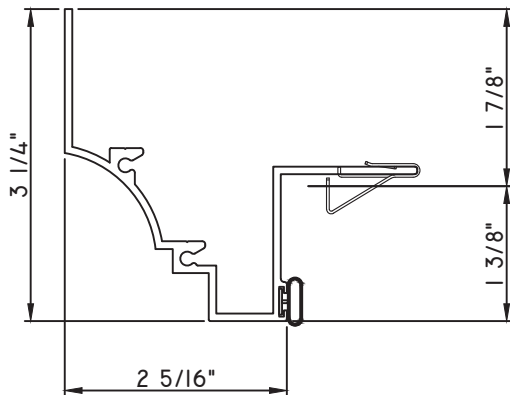

PRESET PANNING

M20627 - PANNING
BPN-9159 - W.S.
MH8-18X1 LP - FASTENER (QTY. 8)
1974 - CLIP
(6" FROM EACH CORNER & 20" O.C.)