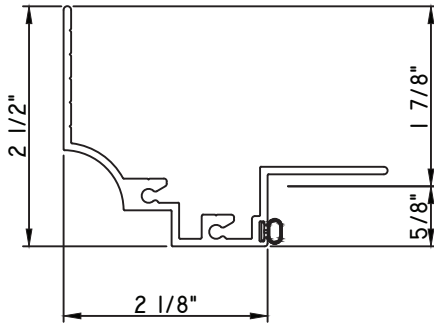

ALUMINUM PRESET PANNINGS T500 - DIRECT SET FIXED

PRESET PANNING
M22415 - PANNING
9146E - W.S.
MH8-18X1 LP - FASTENER (QTY. 8)