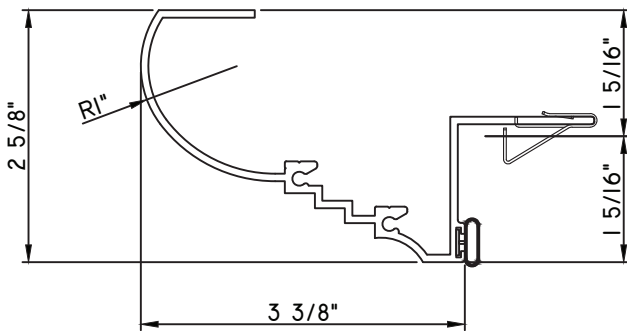

PRESET PANNING
M18055 - PANNING