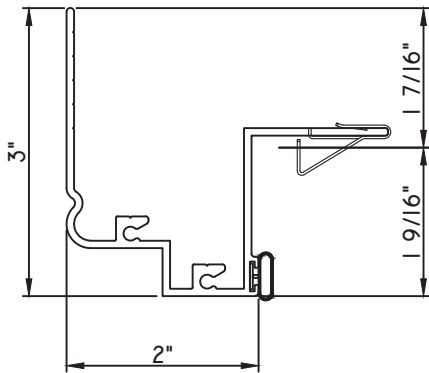

ALUMINUM PRESET PANNINGS T500 - DIRECT SET FIXED

PRESET PANNING

M21663 - PANNING
BPN-9159 - W.S.
MH8-18X1 LP - FASTENER (QTY. 8)
1974 - CLIP
(6" FROM EACH CORNER & 20" O.C.)