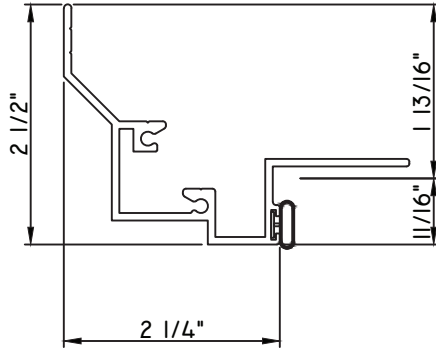

ALUMINUM PRESET PANNINGS T500 - DIRECT SET FIXED

PRESET PANNING

M22884 - PANNING
BPN-9159 - W.S.
MH8-18X1 LP - FASTENER (QTY. 8)
1974 - CLIP
(6" FROM EACH CORNER & 20" O.C.)