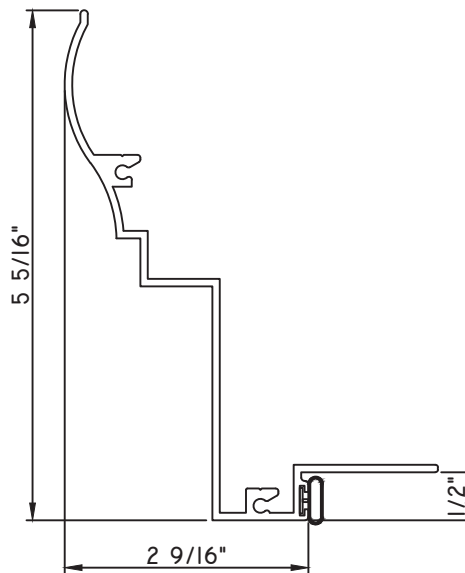

PRESET PANNING
M25334 - PANNING
BPN-9159 - W.S.
MH8-18X1 LP - FASTENER (QTY. 8)
1974 - CLIP
(6" FROM EACH CORNER & 20" O.C.)
NEW DIE

SCALE 1:2