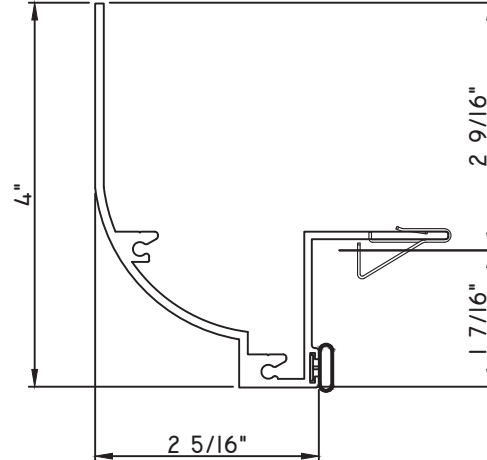

PRESET PANNING

M22258 - PANNING
BPN-9159 - W.S.
MH8-18X1 LP - FASTENER (QTY. 8)
1974 - CLIP
(6" FROM EACH CORNER & 20" O.C.)

SCALE 1:2