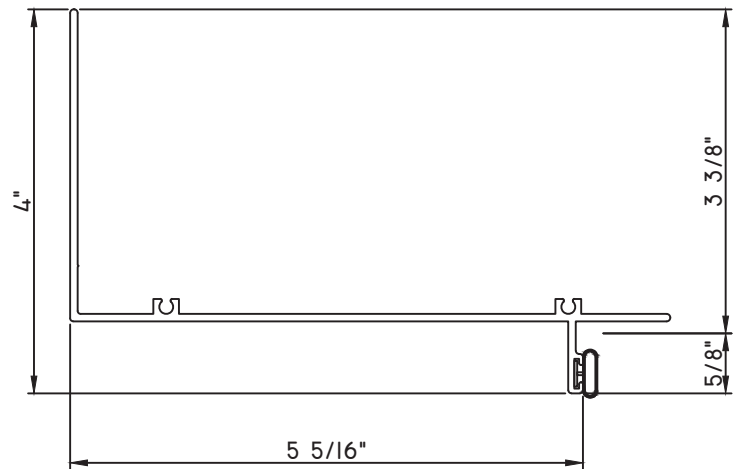

PRESET PANNING

MAX9523-18' - PANNING
BPN-9159 - W.S.
MH8-18X1 LP - FASTENER (QTY. 8)