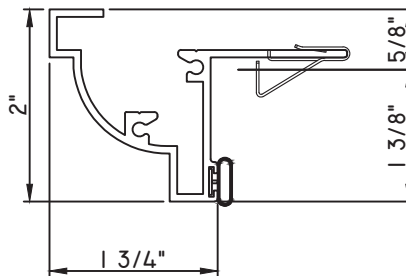

PRESET PANNING

M24925 - PANNING
BPN-9159 - W.S.
MH8-18X1 LP - FASTENER (QTY. 8)
1974 - CLIP
(6" FROM EACH CORNER & 20" O.C.)