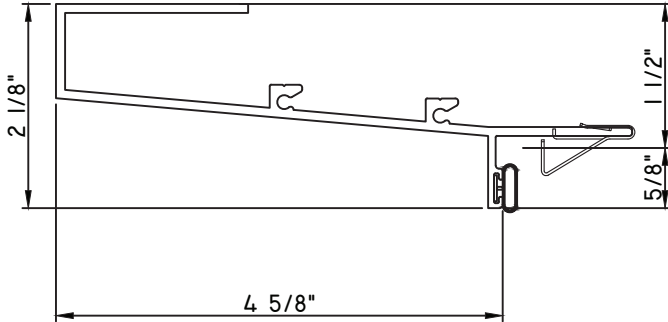

ALUMINUM PRESET PANNINGS T500 - DIRECT SET FIXED

PRESET PANNING

M24766 - PANNING
BPN-9159 - W.S.
MH8-18X1 LP - FASTENER (QTY. 8)
1974 - CLIP
(6" FROM EACH CORNER & 20" O.C.)
NEW DIE