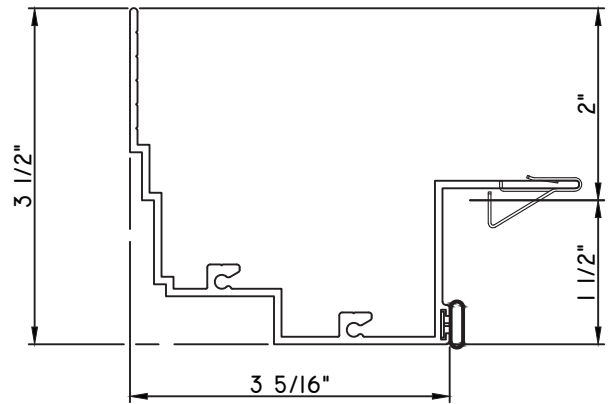

PRESET PANNING
M24888 - PANNING
BPN-9159 - W.S.
MH8-18X1 LP - FASTENER (QTY. 8)
1974 - CLIP
(6" FROM EACH CORNER & 20" O.C.)