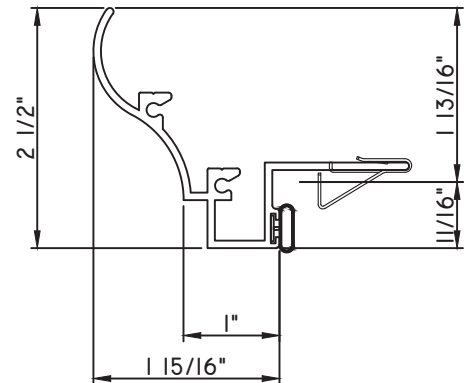

PRESET PANNING

M22885 - PANNING
BPN-9159 - W.S.
MH8-18X1 LP - FASTENER (QTY. 8)
1974 - CLIP
(6" FROM EACH CORNER & 20" O.C.)