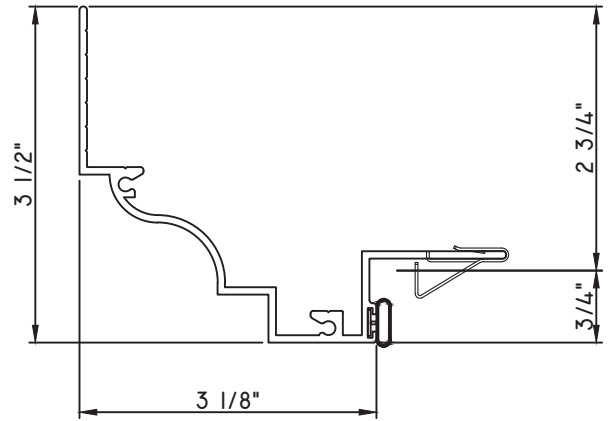

PRESET PANNING
M22463 - PANNING
BPN-9159 - W.S.
MH8-18X1 LP - FASTENER (QTY. 8)
1974 - CLIP
(6" FROM EACH CORNER & 20" O.C.)