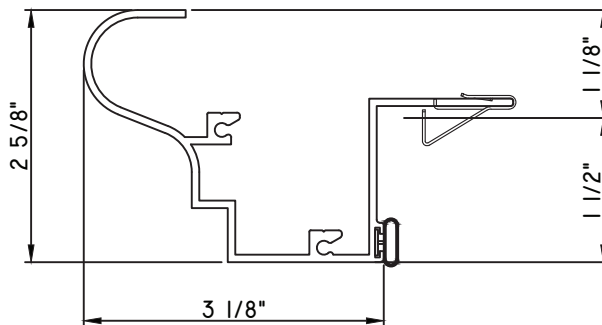

ALUMINUM PRESET PANNINGS T500 - DIRECT SET FIXED

SCALE 1:2