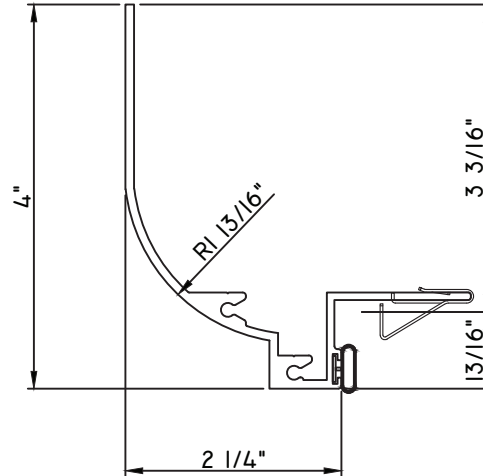

PRESET PANNING
M19663 - PANNING
BPN-9159 - W.S.
MH8-18X1 LP - FASTENER (QTY. 8)
1974 - CLIP
(6" FROM EACH CORNER & 20" O.C.)