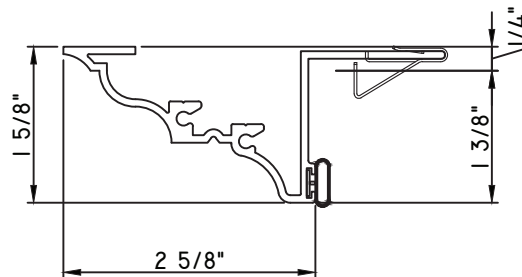

PRESET PANNING

M22258 - PANNING
BPN-9159 - W.S.
MH8-18X1 LP - FASTENER (QTY. 8)
1974 - CLIP
(6" FROM EACH CORNER & 20" O.C.)

SCALE 1:2

ALUMINUM PRESET PANNINGS T500 - DIRECT SET FIXED

PRESET PANNING
M21993 - PANNING
BPN-9159 - W.S.
MH8-18X1 LP - FASTENER (QTY. 8)
1974 - CLIP
(6" FROM EACH CORNER & 20" O.C.)