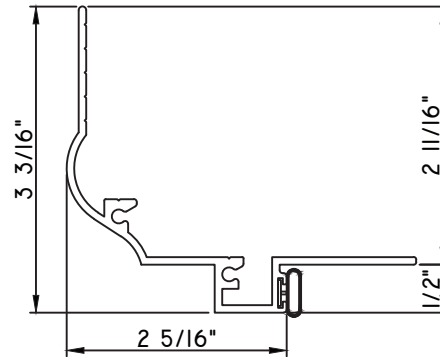

PRESET PANNING

M25335 - PANNING
BPN-9159 - W.S.
MH8-18X1 LP - FASTENER (QTY. 8)
1974 - CLIP
(6" FROM EACH CORNER & 20" O.C.)
NEW DIE