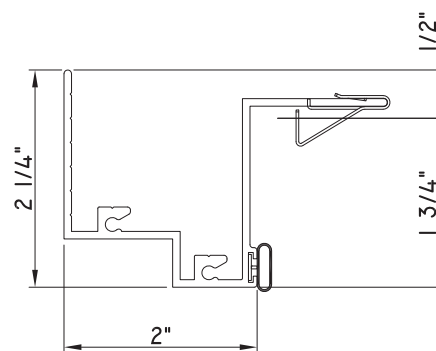

PRESET PANNING

M25906 - PANNING
BPN-9159 - W.S.
MH8-18X1 LP - FASTENER (QTY. 4)
1974 - CLIP
(6" FROM EACH CORNER & 20" O.C.)