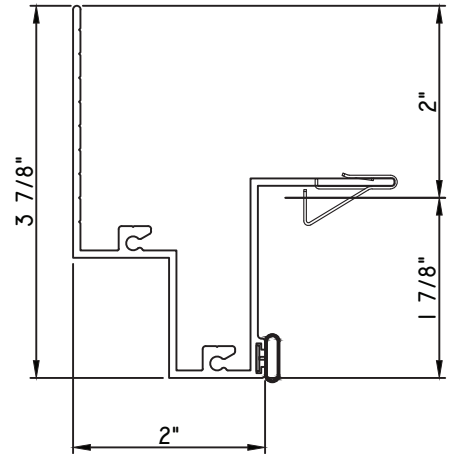

ALUMINUM PRESET PANNINGS T500 - DIRECT SET FIXED

PRESET PANNING

M21663 - PANNING
BPN-9159 - W.S.
MH8-18X1 LP - FASTENER (QTY. 8)
1974 - CLIP
(6" FROM EACH CORNER & 20" O.C.)

PRESET PANNING

M23648-18 - PANNING
BPN-9159 - W.S.
MH8-18X1 LP - FASTENER (QTY. 8)
1974 - CLIP
(6" FROM EACH CORNER & 20" O.C.)