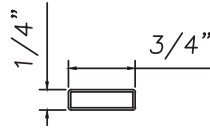

3/8" Internal (Alum.)
BL230X5/16
Black only

5/8" Internal (Alum.)
M3-16X5/8

3/4" Internal (Alum.)
M36-04

**3/4" Internal (Alum.)
Contoured**
M5.5X18

1" Internal (Alum.)
227688

SCALE 1:2

Our products are tested to the standards of and certified by some of the foremost organizations in the fenestration industry.