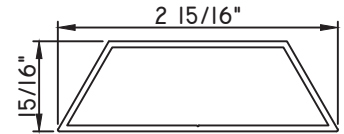

Unless noted otherwise, all Applied Muntin profiles shown may be used on the interior and exterior sides of the insulated glass.

1 7/8"X5/16"
MW23008
(interior side only)

1 7/8"X1/2"
M16165
(interior side only)

1 7/8"X15/16"
M54150
(interior side only)

2"X1/16"
CE-764

2"X1/8"
M22364
(interior side only)

2"X3/16"
CE-14001
(interior side only)

2"X3/8"
M21947
(interior side only)

2"X5/8"
M15022
(interior side only)

2"X5/16"
M22024
(interior side only)

2 1/2"X1/16"
CE-13435
(interior side only)

2 1/2"X7/16"
CE-13446
(interior side only)

2 15/16"X15/16"
M55522
(interior side only)

3 1/8"X1/16"
M19814
(interior side only)

3 1/4"X3/8"
M14375
(interior side only)