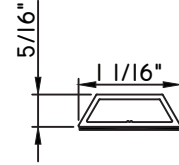

Unless noted otherwise, all Applied Muntin profiles shown may be used on the interior and exterior sides of the insulated glass.

7/8"X15/16"
M54151
(interior side only)

7/8"X15/16"
M2785
(interior side only)

1"X1/16"
MAX10847

1"X3/16"
M20899
(interior side only)

1 1/16"X5/16"
M23699
(interior side only)

1 1/16"X15/16"
M54149
(interior side only)

1 1/8"X5/8"
M2374
(interior side only)

1 1/4"X1/8"
M1306
(interior side only)