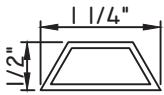

1 1/4"X1/2"
M22019
(interior side only)