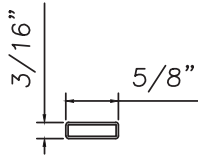

3/8" Internal (Alum.)
BL230X5/16
Black only

5/8" Internal (Alum.)
M3-16X5/8

3/4" Internal (Alum.)
M36-04

**3/4" Internal (Alum.)
Contoured**
M5.5X18

1" Internal (Alum.)
227688

SCALE 1:2

Our products are tested to the standards of and certified by some of the foremost organizations in the fenestration industry.