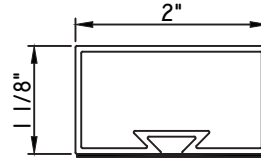

3 1/4"X1/2"
M22020
(interior side only)

3 1/2"X3/16"
M1750
(interior side only)

3 1/2"X1/2"
M541189
(interior side only)

3 3/4"X15/16"
M58002
(interior side only)

SCALE 1:2

ALUMINUM APPLIED MUNTINS T500 - DIRECT SET FIXED

Unless noted otherwise, all Applied Muntin profiles shown may be used on the interior and exterior sides of the insulated glass.

3 13/16"X1/8"
M10185
(interior side only)

2"X1 1/8"
M23201
(interior side only)