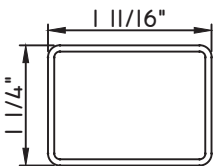

1 5/16"X5/16"
M58296
(interior side only)

1 5/16"X5/16"
M22206
(interior side only)

1 3/8"X5/16"
M2410
(interior side only)

1 1/2"X1/16"
M320

1 1/2"X15/16"
M51786
(interior side only)

1 5/8"X7/16"
M16594
(interior side only)

1 11/16"X1 1/4"
M11919
(interior side only)

1 3/4"X1/16"
M187

1 3/4"X3/16"
M20547
(interior side only)

1 3/4"X5/16"
M23910
(interior side only)

1 3/4"X7/8"
M10360
(interior side only)

ALUMINUM APPLIED MUNTINS T500 - DIRECT SET FIXED