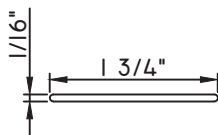

1 5/16"X5/16"
M58296
(interior side only)

1 5/16"X5/16"
M22206
(interior side only)

1 3/8"X5/16"
M2410
(interior side only)

1 1/2"X1/16"
M320

1 1/2"X15/16"
M51786
(interior side only)

1 5/8"X7/16"
M16594
(interior side only)

1 11/16"X1 1/4"
M11919
(interior side only)

1 3/4"X1/16"
M187

1 3/4"X3/16"
M20547
(interior side only)

1 3/4"X5/16"
M23910
(interior side only)

1 3/4"X7/8"
M10360
(interior side only)

ALUMINUM APPLIED MUNTINS T500 - DIRECT SET FIXED