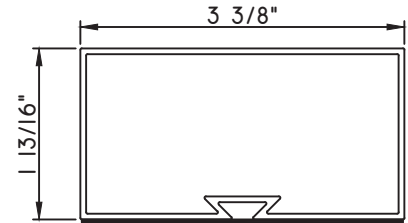

Unless noted otherwise, all Applied Muntin profiles shown may be used on the interior and exterior sides of the insulated glass.

3 13/16"X1/8"
M10185
(interior side only)

2"X1 1/8"
M23201
(interior side only)

2"X1 1/8"
M23200
(interior side only)

2"X1 13/16"
M23199
(interior side only)

3 3/8"X1 1/8"
M23204
(interior side only)

3 3/8"X1 1/8"
M23203
(interior side only)

3 3/8"X1 13/16"
M23202
(interior side only)