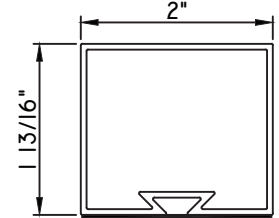

3 1/4"X1/2"
M22020
(interior side only)

3 1/2"X3/16"
M1750
(interior side only)

3 1/2"X1/2"
M541189
(interior side only)

3 3/4"X15/16"
M58002
(interior side only)

SCALE 1:2

ALUMINUM APPLIED MUNTINS T500 - DIRECT SET FIXED

Unless noted otherwise, all Applied Muntin profiles shown may be used on the interior and exterior sides of the insulated glass.

3 13/16"X1/8"
M10185
(interior side only)

2"X1 1/8"
M23201
(interior side only)

2"X1 1/8"
M23200
(interior side only)

2"X1 13/16"
M23199
(interior side only)

3 3/8"X1 1/8"
M23204
(interior side only)

3 3/8"X1 1/8"
M23203
(interior side only)

3 3/8"X1 13/16"
M23202
(interior side only)