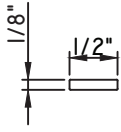

ALUMINUM APPLIED MUNTINS T500 - DIRECT SET FIXED

Unless noted otherwise, all Applied Muntin profiles shown may be used on the interior and exterior sides of the insulated glass.

1/2"X1/8"

M165

(interior side only)