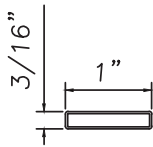

3/8" Internal (Alum.)
BL230X5/16
Black only

5/8" Internal (Alum.)
M3-16X5/8

3/4" Internal (Alum.)
M36-04

**3/4" Internal (Alum.)
Contoured**
M5.5X18

1" Internal (Alum.)
227688

SCALE 1:2

Our products are tested to the standards of and certified by some of the foremost organizations in the fenestration industry.

1/2"X1/4"

M3001

(interior side only)

5/8"X5/16"

M16154

(interior side only)

5/8"X3/16"

M20830