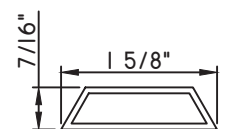

1 5/16"X5/16"
M58296
(interior side only)

1 5/16"X5/16"
M22206
(interior side only)

1 3/8"X5/16"
M2410
(interior side only)

1 1/2"X1/16"
M320

1 1/2"X15/16"
M51786
(interior side only)

1 5/8"X7/16"
M16594
(interior side only)

1 11/16"X1 1/4"
M11919
(interior side only)

1 3/4"X1/16"
M187

1 3/4"X3/16"
M20547
(interior side only)

1 3/4"X5/16"
M23910
(interior side only)

1 3/4"X7/8"
M10360
(interior side only)

ALUMINUM APPLIED MUNTINS T500 - DIRECT SET FIXED