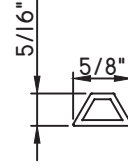

3/8" Internal (Alum.)
BL230X5/16
Black only

5/8" Internal (Alum.)
M3-16X5/8

3/4" Internal (Alum.)
M36-04

**3/4" Internal (Alum.)
Contoured**
M5.5X18

1" Internal (Alum.)
227688

SCALE 1:2

Our products are tested to the standards of and certified by some of the foremost organizations in the fenestration industry.

1/2"X1/4"

M3001

(interior side only)

5/8"X5/16"

M16154

(interior side only)

5/8"X3/16"

M20830