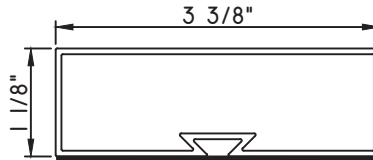

3 3/8"X1 1/8"
M23203
(interior side only)