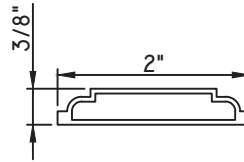

Unless noted otherwise, all Applied Muntin profiles shown may be used on the interior and exterior sides of the insulated glass.

1 7/8"X5/16"
MW23008
(interior side only)

1 7/8"X1/2"
M16165
(interior side only)

1 7/8"X15/16"
M54150
(interior side only)

2"X1/16"
CE-764

2"X1/8"
M22364
(interior side only)

2"X3/16"
CE-14001
(interior side only)

2"X3/8"
M21947
(interior side only)

2"X5/8"
M15022
(interior side only)

2"X5/16"
M22024
(interior side only)