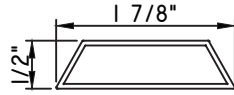

1 5/16"X5/16"
M58296
(interior side only)

1 5/16"X5/16"
M22206
(interior side only)

1 3/8"X5/16"
M2410
(interior side only)

1 1/2"X1/16"
M320

1 1/2"X15/16"
M51786
(interior side only)

1 5/8"X7/16"
M16594
(interior side only)

1 11/16"X1 1/4"
M11919
(interior side only)

1 3/4"X1/16"
M187

1 3/4"X3/16"
M20547
(interior side only)

1 3/4"X5/16"
M23910
(interior side only)

1 3/4"X7/8"
M10360
(interior side only)

ALUMINUM APPLIED MUNTINS T500 - DIRECT SET FIXED

Unless noted otherwise, all Applied Muntin profiles shown may be used on the interior and exterior sides of the insulated glass.

1 7/8"X5/16"
MW23008
(interior side only)

1 7/8"X1/2"
M16165
(interior side only)