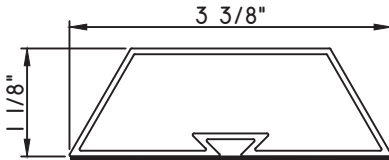

3 1/4"X1/2"
M22020
(interior side only)

3 1/2"X3/16"
M1750
(interior side only)

3 1/2"X1/2"
M541189
(interior side only)

3 3/4"X15/16"
M58002
(interior side only)

SCALE 1:2

ALUMINUM APPLIED MUNTINS T500 - DIRECT SET FIXED

Unless noted otherwise, all Applied Muntin profiles shown may be used on the interior and exterior sides of the insulated glass.

3 13/16"X1/8"
M10185
(interior side only)

2"X1 1/8"
M23201
(interior side only)

2"X1 1/8"
M23200
(interior side only)

2"X1 13/16"
M23199
(interior side only)

3 3/8"X1 1/8"
M23204
(interior side only)

3 3/8"X1 1/8"
M23203
(interior side only)

3 3/8"X1 13/16"
M23202
(interior side only)