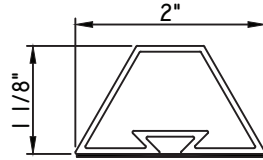

2 1/2"X1/16"
CE-13435
(interior side only)

2 1/2"X7/16"
CE-13446
(interior side only)

2 15/16"X15/16"
M55522
(interior side only)

3 1/8"X1/16"
M19814
(interior side only)

3 1/4"X3/8"
M14375
(interior side only)

3 1/4"X1/2"
M22020
(interior side only)

3 1/2"X3/16"
M1750
(interior side only)

3 1/2"X1/2"
M541189
(interior side only)

3 3/4"X15/16"
M58002
(interior side only)

SCALE 1:2

ALUMINUM APPLIED MUNTINS T500 - DIRECT SET FIXED

Unless noted otherwise, all Applied Muntin profiles shown may be used on the interior and exterior sides of the insulated glass.

3 13/16"X1/8"
M10185
(interior side only)

2"X1 1/8"
M23201
(interior side only)