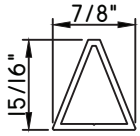

ALUMINUM APPLIED MUNTINS T500 - DIRECT SET FIXED

Unless noted otherwise, all Applied Muntin profiles shown may be used on the interior and exterior sides of the insulated glass.

7/8"X15/16"
M54151
(interior side only)