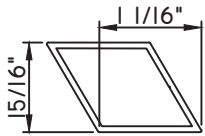

Unless noted otherwise, all Applied Muntin profiles shown may be used on the interior and exterior sides of the insulated glass.

7/8"X15/16"
M54151
(interior side only)

7/8"X15/16"
M2785
(interior side only)

1"X1/16"
MAX10847

1"X3/16"
M20899
(interior side only)

1 1/16"X5/16"
M23699
(interior side only)

1 1/16"X15/16"
M54149
(interior side only)

1 1/8"X5/8"
M2374
(interior side only)

1 1/4"X1/8"
M1306
(interior side only)