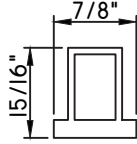

(interior side only)

1"X3/16"

M22352

(interior side only)

7/8"X9/16"

M1934

(interior side only)

ALUMINUM APPLIED MUNTINS T500 - DIRECT SET FIXED

Unless noted otherwise, all Applied Muntin profiles shown may be used on the interior and exterior sides of the insulated glass.

7/8"X15/16"
M54151
(interior side only)

7/8"X15/16"
M2785
(interior side only)