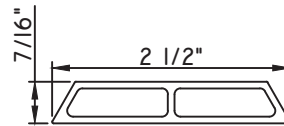

2 1/2"X7/16"
CE-13446
(interior side only)