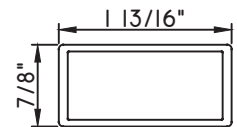

1 11/16"X1 1/4"
M11919
(interior side only)

1 3/4"X1/16"
M187

1 3/4"X3/16"
M20547
(interior side only)

1 3/4"X5/16"
M23910
(interior side only)

1 3/4"X7/8"
M10360
(interior side only)

ALUMINUM APPLIED MUNTINS T500 - DIRECT SET FIXED

Unless noted otherwise, all Applied Muntin profiles shown may be used on the interior and exterior sides of the insulated glass.

1 7/8"X5/16"
MW23008
(interior side only)

1 7/8"X1/2"
M16165
(interior side only)