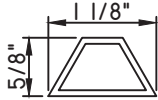

Unless noted otherwise, all Applied Muntin profiles shown may be used on the interior and exterior sides of the insulated glass.

7/8"X15/16"
M54151
(interior side only)

7/8"X15/16"
M2785
(interior side only)

1"X1/16"
MAX10847

1"X3/16"
M20899
(interior side only)

1 1/16"X5/16"
M23699
(interior side only)

1 1/16"X15/16"
M54149
(interior side only)

1 1/8"X5/8"
M2374
(interior side only)

1 1/4"X1/8"
M1306
(interior side only)