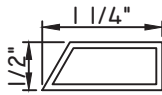

1 1/4"X1/2"
M22018
(interior side only)