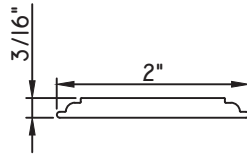

2"X3/16"
CE-14001
(interior side only)