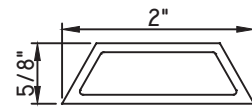

Unless noted otherwise, all Applied Muntin profiles shown may be used on the interior and exterior sides of the insulated glass.

1 7/8"X5/16"
MW23008
(interior side only)

1 7/8"X1/2"
M16165
(interior side only)

1 7/8"X15/16"
M54150
(interior side only)

2"X1/16"
CE-764

2"X1/8"
M22364
(interior side only)

2"X3/16"
CE-14001
(interior side only)

2"X3/8"
M21947
(interior side only)

2"X5/8"
M15022
(interior side only)

2"X5/16"
M22024
(interior side only)

2 1/2"X1/16"
CE-13435
(interior side only)

2 1/2"X7/16"
CE-13446
(interior side only)

2 15/16"X15/16"
M55522
(interior side only)

3 1/8"X1/16"
M19814
(interior side only)

3 1/4"X3/8"
M14375
(interior side only)