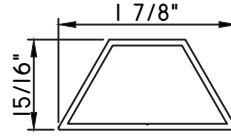

1 5/16"X5/16"
M58296
(interior side only)

1 5/16"X5/16"
M22206
(interior side only)

1 3/8"X5/16"
M2410
(interior side only)

1 1/2"X1/16"
M320

1 1/2"X15/16"
M51786
(interior side only)

1 5/8"X7/16"
M16594
(interior side only)

1 11/16"X1 1/4"
M11919
(interior side only)

1 3/4"X1/16"
M187

1 3/4"X3/16"
M20547
(interior side only)

1 3/4"X5/16"
M23910
(interior side only)

1 3/4"X7/8"
M10360
(interior side only)

ALUMINUM APPLIED MUNTINS T500 - DIRECT SET FIXED

Unless noted otherwise, all Applied Muntin profiles shown may be used on the interior and exterior sides of the insulated glass.

1 7/8"X5/16"
MW23008
(interior side only)

1 7/8"X1/2"
M16165
(interior side only)