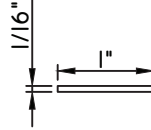

(interior side only)

1"X3/16"

M22352

(interior side only)

7/8"X9/16"

M1934

(interior side only)

ALUMINUM APPLIED MUNTINS T500 - DIRECT SET FIXED

Unless noted otherwise, all Applied Muntin profiles shown may be used on the interior and exterior sides of the insulated glass.

7/8"X15/16"
M54151
(interior side only)

7/8"X15/16"
M2785
(interior side only)