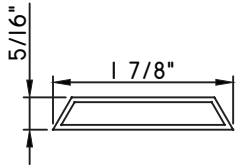

1 5/16"X5/16"
M58296
(interior side only)

1 5/16"X5/16"
M22206
(interior side only)

1 3/8"X5/16"
M2410
(interior side only)

1 1/2"X1/16"
M320

1 1/2"X15/16"
M51786
(interior side only)

1 5/8"X7/16"
M16594
(interior side only)

1 11/16"X1 1/4"
M11919
(interior side only)

1 3/4"X1/16"
M187

1 3/4"X3/16"
M20547
(interior side only)

1 3/4"X5/16"
M23910
(interior side only)

1 3/4"X7/8"
M10360
(interior side only)

ALUMINUM APPLIED MUNTINS T500 - DIRECT SET FIXED

Unless noted otherwise, all Applied Muntin profiles shown may be used on the interior and exterior sides of the insulated glass.

1 7/8"X5/16"
MW23008
(interior side only)

1 7/8"X1/2"
M16165
(interior side only)