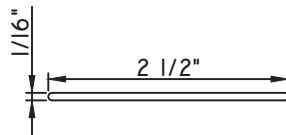

Unless noted otherwise, all Applied Muntin profiles shown may be used on the interior and exterior sides of the insulated glass.

1 7/8"X5/16"
MW23008
(interior side only)

1 7/8"X1/2"
M16165
(interior side only)

1 7/8"X15/16"
M54150
(interior side only)

2"X1/16"
CE-764

2"X1/8"
M22364
(interior side only)

2"X3/16"
CE-14001
(interior side only)

2"X3/8"
M21947
(interior side only)

2"X5/8"
M15022
(interior side only)

2"X5/16"
M22024
(interior side only)