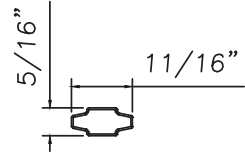

3/8" Internal (Alum.)
BL230X5/16
Black only

5/8" Internal (Alum.)
M3-16X5/8

3/4" Internal (Alum.)
M36-04

**3/4" Internal (Alum.)
Contoured**
M5.5X18

1" Internal (Alum.)
227688

SCALE 1:2

Our products are tested to the standards of and certified by some of the foremost organizations in the fenestration industry.