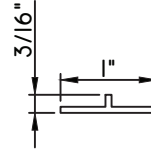

Unless noted otherwise, all Applied Muntin profiles shown may be used on the interior and exterior sides of the insulated glass.

7/8"X15/16"
M54151
(interior side only)

7/8"X15/16"
M2785
(interior side only)

1"X1/16"
MAX10847

1"X3/16"
M20899
(interior side only)

1 1/16"X5/16"
M23699
(interior side only)

1 1/16"X15/16"
M54149
(interior side only)

1 1/8"X5/8"
M2374
(interior side only)

1 1/4"X1/8"
M1306
(interior side only)