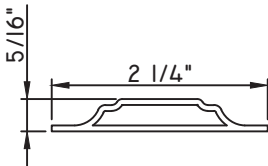

Unless noted otherwise, all Applied Muntin profiles shown may be used on the interior and exterior sides of the insulated glass.

1 7/8"X5/16"
MW23008
(interior side only)

1 7/8"X1/2"
M16165
(interior side only)

1 7/8"X15/16"
M54150
(interior side only)

2"X1/16"
CE-764

2"X1/8"
M22364
(interior side only)

2"X3/16"
CE-14001
(interior side only)

2"X3/8"
M21947
(interior side only)

2"X5/8"
M15022
(interior side only)

2"X5/16"
M22024
(interior side only)