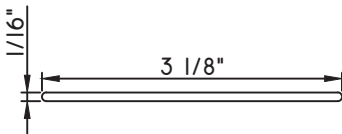

3 1/8"X1/16"
M19814
(interior side only)