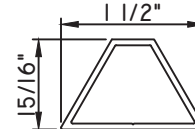

1 5/16"X5/16"
M58296
(interior side only)

1 5/16"X5/16"
M22206
(interior side only)

1 3/8"X5/16"
M2410
(interior side only)

1 1/2"X1/16"
M320

1 1/2"X15/16"
M51786
(interior side only)

1 5/8"X7/16"
M16594
(interior side only)

1 11/16"X1 1/4"
M11919
(interior side only)

1 3/4"X1/16"
M187

1 3/4"X3/16"
M20547
(interior side only)

1 3/4"X5/16"
M23910
(interior side only)

1 3/4"X7/8"
M10360
(interior side only)

ALUMINUM APPLIED MUNTINS T500 - DIRECT SET FIXED