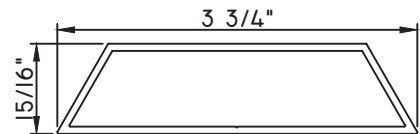

2 1/2"X1/16"
CE-13435
(interior side only)

2 1/2"X7/16"
CE-13446
(interior side only)

2 15/16"X15/16"
M55522
(interior side only)

3 1/8"X1/16"
M19814
(interior side only)

3 1/4"X3/8"
M14375
(interior side only)

3 1/4"X1/2"
M22020
(interior side only)

3 1/2"X3/16"
M1750
(interior side only)

3 1/2"X1/2"
M541189
(interior side only)

3 3/4"X15/16"
M58002
(interior side only)

SCALE 1:2

ALUMINUM APPLIED MUNTINS T500 - DIRECT SET FIXED