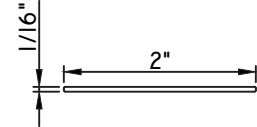

2"X1/16"
CE-764