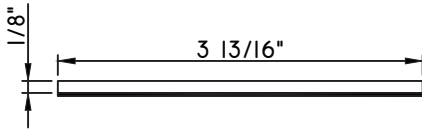

3 1/4"X1/2"
M22020
(interior side only)

3 1/2"X3/16"
M1750
(interior side only)

3 1/2"X1/2"
M541189
(interior side only)

3 3/4"X15/16"
M58002
(interior side only)

SCALE 1:2

ALUMINUM APPLIED MUNTINS T500 - DIRECT SET FIXED

Unless noted otherwise, all Applied Muntin profiles shown may be used on the interior and exterior sides of the insulated glass.

3 13/16"X1/8"
M10185
(interior side only)

2"X1 1/8"
M23201
(interior side only)