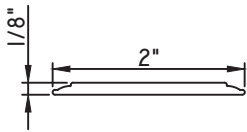

2"X1/8"
M22364
(interior side only)