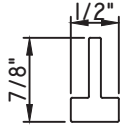

ALUMINUM APPLIED MUNTINS T500 - DIRECT SET FIXED

Unless noted otherwise, all Applied Muntin profiles shown may be used on the interior and exterior sides of the insulated glass.

1/2"X1/8"

M165

(interior side only)