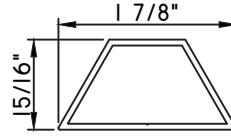

1 3/4"X3/16"
M20547

1 3/4"X5/16"
M23910

1 7/8"X15/16"
M54150
(interior side only)