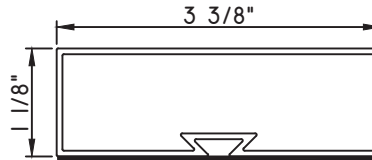

**3 1/2"X1/2"**  
M541189

**3 3/4"X15/16"**  
M58002

SCALE 1:2

Our products are tested to the standards of and certified by some of the foremost organizations in the fenestration industry.

# ALUMINUM APPLIED MUNTINS M600 - DIRECT SET FIXED

Unless noted otherwise, all Applied Muntin profiles shown may be used on the interior and exterior sides of the insulated glass.

**3 13/16"X1/8"**  
M10185

**2"X1 1/8"**  
M23201  
(interior side only)

**2"X1 1/8"**  
M23200  
(interior side only)

**3 3/8"X1 1/8"**  
M23204  
(interior side only)

**3 3/8"X1 1/8"**  
M23203  
(interior side only)

SCALE 1:2

Our products are tested to the standards of and certified by some of the foremost organizations in the fenestration industry.