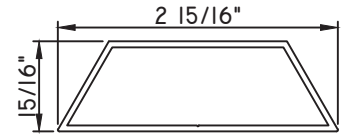

# ALUMINUM APPLIED MUNTINS M600 - DIRECT SET FIXED

Unless noted otherwise, all Applied Muntin profiles shown may be used on the interior and exterior sides of the insulated glass.

**1 7/8"X5/16"**  
MW23008

**1 7/8"X1/2"**  
M16165

**1 7/8"X15/16"**  
M54150  
(interior side only)

**2"X1/16"**  
CE-764

**2"X1/8"**  
M22364

**2"X3/16"**  
CE-14001

**2"X3/8"**  
M21947

**2"X5/8"**  
M15022

**2"X5/16"**  
M22024

**2 1/2"X1/16"**  
CE-13435

**2 1/2"X7/16"**  
CE-13446

**2 15/16"X15/16"**  
M55522  
(interior side only)

**3 1/8"X1/16"**  
M19814

**3 1/4"X3/8"**  
M14375

**3 1/4"X1/2"**  
M22020

**3 1/2"X3/16"**  
M1750