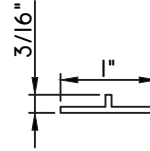

**1"X3/16"**  
M22352

**7/8"X9/16"**  
M1934

# ALUMINUM APPLIED MUNTINS M600 - DIRECT SET FIXED

Unless noted otherwise, all Applied Muntin profiles shown may be used on the interior and exterior sides of the insulated glass.

**7/8"X15/16"**  
M54151  
(interior side only)

**7/8"X15/16"**  
M2785  
(interior side only)

**1"X1/16"**  
MAX10847

**1"X3/16"**  
M20899

**1 1/16"X5/16"**  
M23699

**1 1/16"X15/16"**  
M54149  
(interior side only)

**1 1/8"X5/8"**  
M2374

**1 1/4"X1/8"**  
M1306