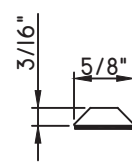

5/8"X3/16"
M20830