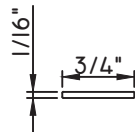

3/4"X1/16"
MAY5950