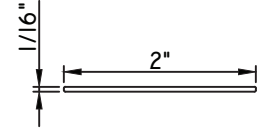

1 3/4"X7/8"
M10360

2"X1/16"
CE-764