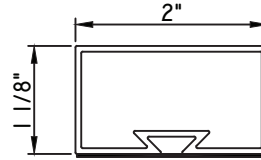

**3 1/2"X1/2"**  
M541189

**3 3/4"X15/16"**  
M58002

SCALE 1:2

Our products are tested to the standards of and certified by some of the foremost organizations in the fenestration industry.

# ALUMINUM APPLIED MUNTINS M600 - DIRECT SET FIXED

Unless noted otherwise, all Applied Muntin profiles shown may be used on the interior and exterior sides of the insulated glass.

**3 13/16"X1/8"**  
M10185

**2"X1 1/8"**  
M23201  
(interior side only)

**2"X1 1/8"**  
M23200  
(interior side only)

**3 3/8"X1 1/8"**  
M23204  
(interior side only)

**3 3/8"X1 1/8"**  
M23203  
(interior side only)

SCALE 1:2

Our products are tested to the standards of and certified by some of the foremost organizations in the fenestration industry.