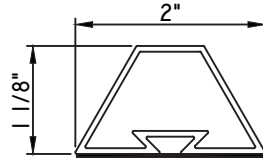

**2 1/2"X1/16"**  
CE-13435

**2 1/2"X7/16"**  
CE-13446

**2 15/16"X15/16"**  
M55522  
(interior side only)

**3 1/8"X1/16"**  
M19814

**3 1/4"X3/8"**  
M14375

**3 1/4"X1/2"**  
M22020

**3 1/2"X3/16"**  
M1750

**3 1/2"X1/2"**  
M541189

**3 3/4"X15/16"**  
M58002

SCALE 1:2

Our products are tested to the standards of and certified by some of the foremost organizations in the fenestration industry.

# ALUMINUM APPLIED MUNTINS M600 - DIRECT SET FIXED

Unless noted otherwise, all Applied Muntin profiles shown may be used on the interior and exterior sides of the insulated glass.

**3 13/16"X1/8"**  
M10185