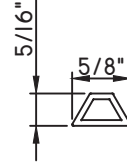

# ALUMINUM APPLIED MUNTINS M600 - DIRECT SET FIXED

Unless noted otherwise, all Applied Muntin profiles shown may be used on the interior and exterior sides of the insulated glass.

**1/2"X1/8"**  
M165

**1/2"X1/4"**  
M3001