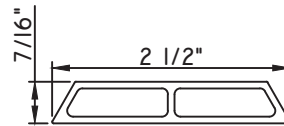

# ALUMINUM APPLIED MUNTINS M600 - DIRECT SET FIXED

Unless noted otherwise, all Applied Muntin profiles shown may be used on the interior and exterior sides of the insulated glass.

**1 7/8"X5/16"**  
MW23008

**1 7/8"X1/2"**  
M16165

**1 7/8"X15/16"**  
M54150  
(interior side only)

**2"X1/16"**  
CE-764

**2"X1/8"**  
M22364

**2"X3/16"**  
CE-14001

**2"X3/8"**  
M21947

**2"X5/8"**  
M15022

**2"X5/16"**  
M22024

**2 1/2"X1/16"**  
CE-13435

**2 1/2"X7/16"**  
CE-13446

**2 15/16"X15/16"**  
M55522  
(interior side only)

**3 1/8"X1/16"**  
M19814

**3 1/4"X3/8"**  
M14375

**3 1/4"X1/2"**  
M22020

**3 1/2"X3/16"**  
M1750