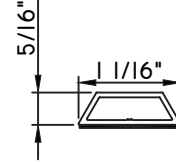

# ALUMINUM APPLIED MUNTINS M600 - DIRECT SET FIXED

Unless noted otherwise, all Applied Muntin profiles shown may be used on the interior and exterior sides of the insulated glass.

**7/8"X15/16"**  
M54151  
(interior side only)

**7/8"X15/16"**  
M2785  
(interior side only)

**1"X1/16"**  
MAX10847

**1"X3/16"**  
M20899

**1 1/16"X5/16"**  
M23699

**1 1/16"X15/16"**  
M54149  
(interior side only)

**1 1/8"X5/8"**  
M2374

**1 1/4"X1/8"**  
M1306