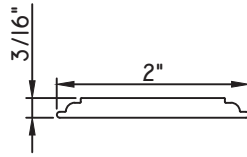

# ALUMINUM APPLIED MUNTINS M600 - DIRECT SET FIXED

Unless noted otherwise, all Applied Muntin profiles shown may be used on the interior and exterior sides of the insulated glass.

**1 7/8"X5/16"**  
MW23008

**1 7/8"X1/2"**  
M16165

**1 7/8"X15/16"**  
M54150  
(interior side only)

**2"X1/16"**  
CE-764

**2"X1/8"**  
M22364

**2"X3/16"**  
CE-14001

**2"X3/8"**  
M21947

**2"X5/8"**  
M15022

**2"X5/16"**  
M22024