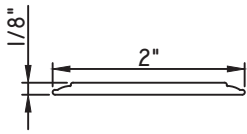

2"X1/8"
M22364