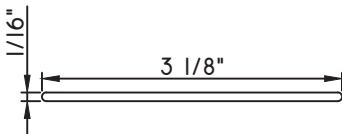

3 1/8"X1/16"
M19814