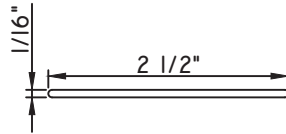

# ALUMINUM APPLIED MUNTINS M600 - DIRECT SET FIXED

Unless noted otherwise, all Applied Muntin profiles shown may be used on the interior and exterior sides of the insulated glass.

**1 7/8"X5/16"**  
MW23008

**1 7/8"X1/2"**  
M16165

**1 7/8"X15/16"**  
M54150  
(interior side only)

**2"X1/16"**  
CE-764

**2"X1/8"**  
M22364

**2"X3/16"**  
CE-14001

**2"X3/8"**  
M21947

**2"X5/8"**  
M15022

**2"X5/16"**  
M22024