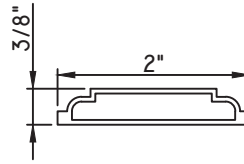

# ALUMINUM APPLIED MUNTINS M600 - DIRECT SET FIXED

Unless noted otherwise, all Applied Muntin profiles shown may be used on the interior and exterior sides of the insulated glass.

**1 7/8"X5/16"**  
MW23008

**1 7/8"X1/2"**  
M16165

**1 7/8"X15/16"**  
M54150  
(interior side only)

**2"X1/16"**  
CE-764

**2"X1/8"**  
M22364

**2"X3/16"**  
CE-14001

**2"X3/8"**  
M21947

**2"X5/8"**  
M15022

**2"X5/16"**  
M22024