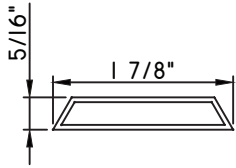

**1 3/8"X5/16"**  
M2410

**1 1/2"X1/16"**  
M320

**1 1/2"X15/16"**  
M51786  
(interior side only)

**1 5/8"X7/16"**  
M16594

**1 11/16"X1 1/4"**  
M11919  
(interior side only)

**1 3/4"X1/16"**  
M187

**1 3/4"X3/16"**  
M20547

**1 3/4"X5/16"**  
M23910

**1 3/4"X7/8"**  
M10360

# ALUMINUM APPLIED MUNTINS M600 - DIRECT SET FIXED

Unless noted otherwise, all Applied Muntin profiles shown may be used on the interior and exterior sides of the insulated glass.

**1 7/8"X5/16"**  
MW23008