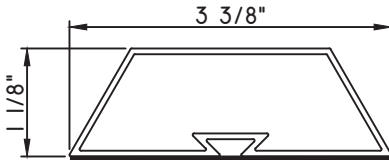

**3 1/2"X1/2"**  
M541189

**3 3/4"X15/16"**  
M58002

SCALE 1:2

Our products are tested to the standards of and certified by some of the foremost organizations in the fenestration industry.

# ALUMINUM APPLIED MUNTINS M600 - DIRECT SET FIXED

Unless noted otherwise, all Applied Muntin profiles shown may be used on the interior and exterior sides of the insulated glass.

**3 13/16"X1/8"**  
M10185

**2"X1 1/8"**  
M23201  
(interior side only)

**2"X1 1/8"**  
M23200  
(interior side only)

**3 3/8"X1 1/8"**  
M23204  
(interior side only)

**3 3/8"X1 1/8"**  
M23203  
(interior side only)

SCALE 1:2

Our products are tested to the standards of and certified by some of the foremost organizations in the fenestration industry.