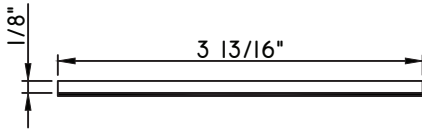

**3 1/2"X1/2"**  
M541189

**3 3/4"X15/16"**  
M58002

SCALE 1:2

Our products are tested to the standards of and certified by some of the foremost organizations in the fenestration industry.

# ALUMINUM APPLIED MUNTINS M600 - DIRECT SET FIXED

Unless noted otherwise, all Applied Muntin profiles shown may be used on the interior and exterior sides of the insulated glass.

**3 13/16"X1/8"**  
M10185