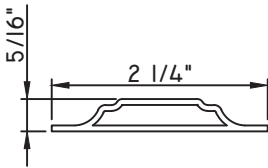

# ALUMINUM APPLIED MUNTINS M600 - DIRECT SET FIXED

Unless noted otherwise, all Applied Muntin profiles shown may be used on the interior and exterior sides of the insulated glass.

**1 7/8"X5/16"**  
MW23008

**1 7/8"X1/2"**  
M16165

**1 7/8"X15/16"**  
M54150  
(interior side only)

**2"X1/16"**  
CE-764

**2"X1/8"**  
M22364

**2"X3/16"**  
CE-14001

**2"X3/8"**  
M21947

**2"X5/8"**  
M15022

**2"X5/16"**  
M22024