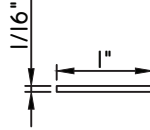

# ALUMINUM APPLIED MUNTINS M600 - DIRECT SET FIXED

Unless noted otherwise, all Applied Muntin profiles shown may be used on the interior and exterior sides of the insulated glass.

**7/8"X15/16"**  
M54151  
(interior side only)

**7/8"X15/16"**  
M2785  
(interior side only)

**1"X1/16"**  
MAX10847

**1"X3/16"**  
M20899

**1 1/16"X5/16"**  
M23699

**1 1/16"X15/16"**  
M54149  
(interior side only)

**1 1/8"X5/8"**  
M2374

**1 1/4"X1/8"**  
M1306