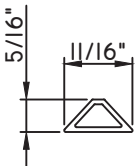

11/16"X5/16"
M24695