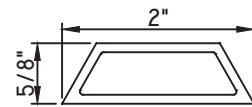

# ALUMINUM APPLIED MUNTINS M600 - DIRECT SET FIXED

Unless noted otherwise, all Applied Muntin profiles shown may be used on the interior and exterior sides of the insulated glass.

**1 7/8"X5/16"**  
MW23008

**1 7/8"X1/2"**  
M16165

**1 7/8"X15/16"**  
M54150  
(interior side only)

**2"X1/16"**  
CE-764

**2"X1/8"**  
M22364

**2"X3/16"**  
CE-14001

**2"X3/8"**  
M21947

**2"X5/8"**  
M15022

**2"X5/16"**  
M22024

**2 1/2"X1/16"**  
CE-13435

**2 1/2"X7/16"**  
CE-13446

**2 15/16"X15/16"**  
M55522  
(interior side only)

**3 1/8"X1/16"**  
M19814

**3 1/4"X3/8"**  
M14375

**3 1/4"X1/2"**  
M22020

**3 1/2"X3/16"**  
M1750