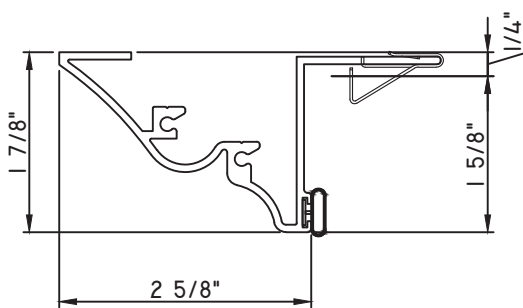

PRESET PANNING

M23649 - PANNING
BPN-9159 - W.S.
MH8-18X1 LP - FASTENER (QTY. 8)
1974 - CLIP
(6" FROM EACH CORNER & 20" O.C.)