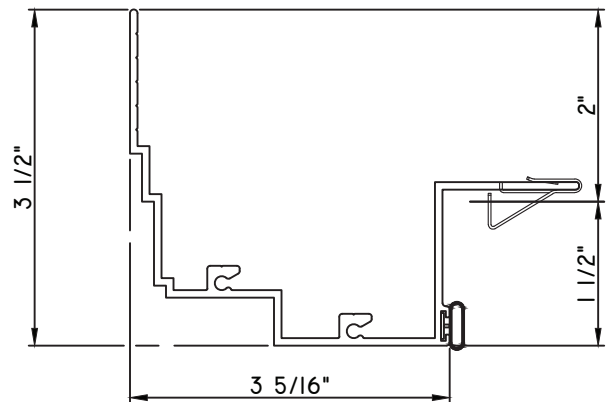

PRESET PANNING
M24888 - PANNING
BPN-9159 - W.S.
MH8-18X1 LP - FASTENER (QTY. 8)
1974 - CLIP
(6" FROM EACH CORNER & 20" O.C.)

SCALE 1:2