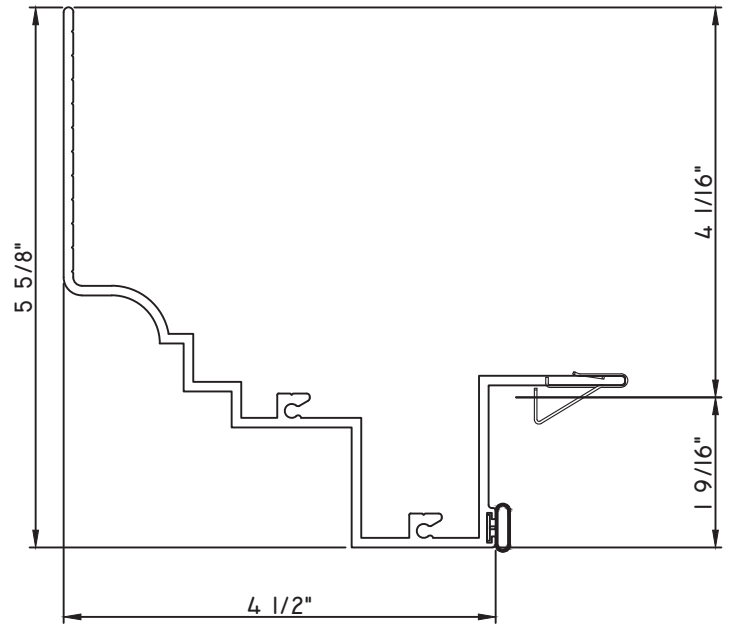

PRESET PANNING
M22085 - PANNING
BPN-9159 - W.S.
MH8-18X1 LP - FASTENER (QTY. 8)
1974 - CLIP
(6" FROM EACH CORNER & 20" O.C.)

SCALE 1:2