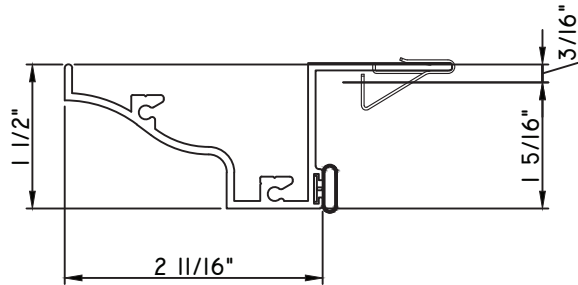

ALUMINUM PRESET PANNINGS M600 - FIXED

PRESET PANNING
M17941 - PANNING
BPN-9159 - W.S.
MH8-18X1 LP - FASTENER (QTY. 8)
1974 - CLIP
(6" FROM EACH CORNER & 20" O.C.)