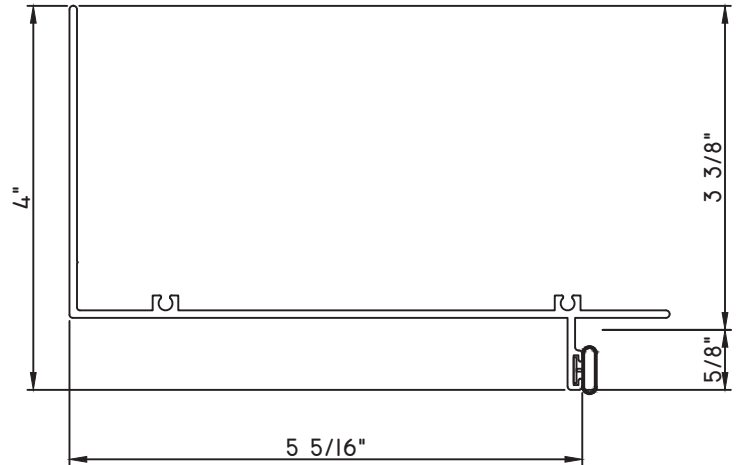

ALUMINUM PRESET PANNINGS M600 - FIXED

PRESET PANNING
MAX9523-18' - PANNING
BPN-9159 - W.S.
MH8-18X1 LP - FASTENER (QTY. 8)