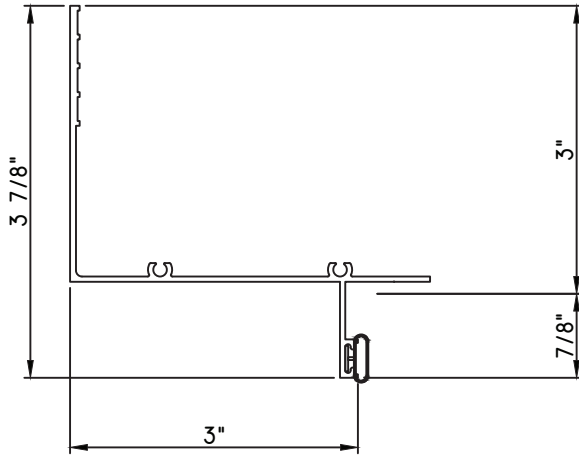

ALUMINUM PRESET PANNINGS M600 - FIXED

PRESET PANNING
M6938 - PANNING
BPN-9159 - W.S.
MH8-18X1 LP - FASTENER (QTY. 8)