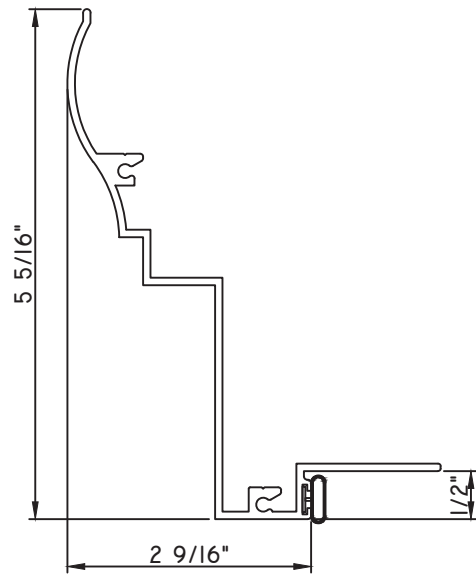

SCALE 1:2

ALUMINUM PRESET PANNINGS M600 - FIXED

PRESET PANNING

M23650 - PANNING
BPN-9159 - W.S.
MH8-18X1 LP - FASTENER (QTY. 8)
1974 - CLIP
(6" FROM EACH CORNER & 20" O.C.)

PRESET PANNING

M23649 - PANNING
BPN-9159 - W.S.
MH8-18X1 LP - FASTENER (QTY. 8)
1974 - CLIP
(6" FROM EACH CORNER & 20" O.C.)