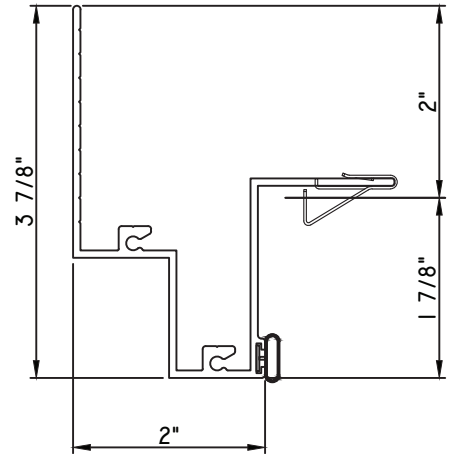

PRESET PANNING

M22100 - PANNING
BPN-9159 - W.S.
MH8-18X1 LP - FASTENER (QTY. 8)
1974 - CLIP
(6" FROM EACH CORNER & 20" O.C.)