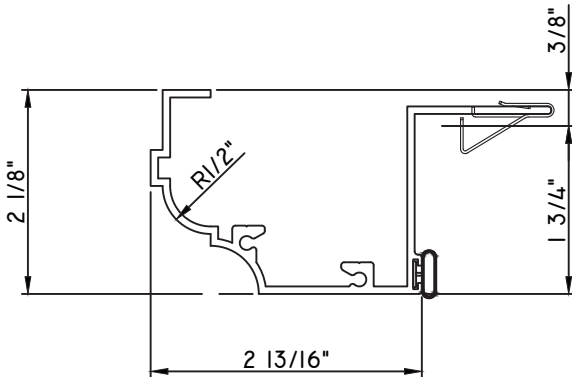

PRESET PANNING

M24798 - PANNING
BPN-9159 - W.S.
MH8-18X1 LP - FASTENER (QTY. 4)
1974 - CLIP
(6" FROM EACH CORNER & 20" O.C.)