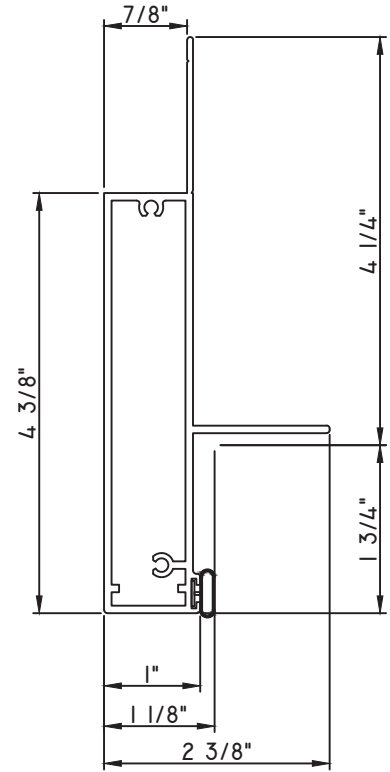

PRESET PANNING

M24692 - PANNING