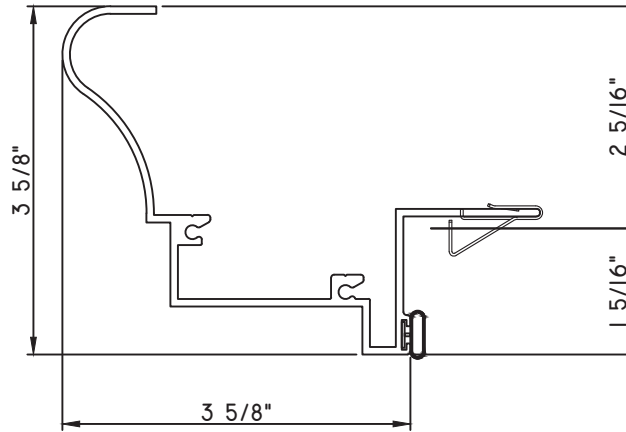

ALUMINUM PRESET PANNINGS M600 - FIXED

PRESET PANNING

M20844 - PANNING
BPN-9159 - W.S.
MH8-18X1 LP - FASTENER (QTY. 8)
1974 - CLIP
(6" FROM EACH CORNER & 20" O.C.)