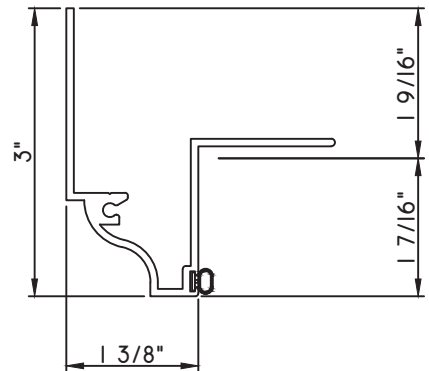

PRESET PANNING

M17748 - PANNING
BPN-9159 - W.S.
MH8-18X1 LP - FASTENER (QTY. 4)
1974 - CLIP
(6" FROM EACH CORNER & 20" O.C.)

PRESET PANNING

M24943 - PANNING
BPN-9159 - W.S.
MH8-18X1 LP - FASTENER (QTY. 4)
1974 - CLIP
(6" FROM EACH CORNER & 20" O.C.)