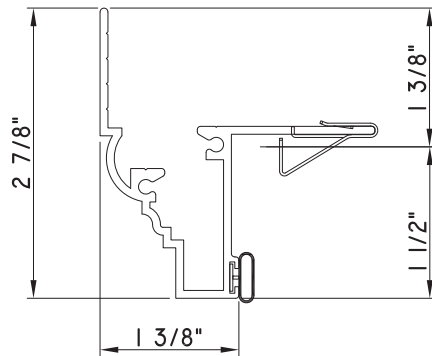

ALUMINUM PRESET PANNINGS M600 - FIXED

PRESET PANNING
M26031 - PANNING
BPN-9159 - W.S.
MH8-18X1 LP - FASTENER (QTY. 8)
1974 - CLIP
(6" FROM EACH CORNER & 20" O.C.)