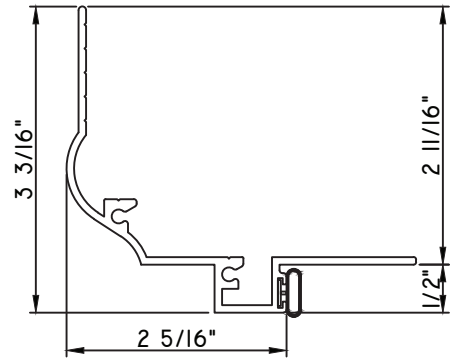

PRESET PANNING
M25335 - PANNING
BPN-9159 - W.S.
MH8-18X1 LP - FASTENER (QTY. 8)
1974 - CLIP
(6" FROM EACH CORNER & 20" O.C.)
NEW DIE