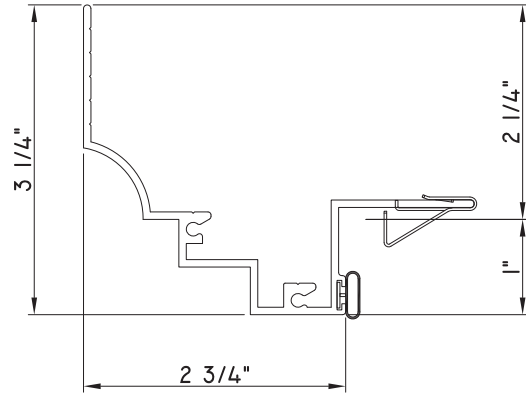

ALUMINUM PRESET PANNINGS M600 - FIXED

PRESET PANNING

M25598 - PANNING
BPN-9159 - W.S.
MH8-18X1 LP - FASTENER (QTY. 8)
1974 - CLIP
(6" FROM EACH CORNER & 20" O.C.)