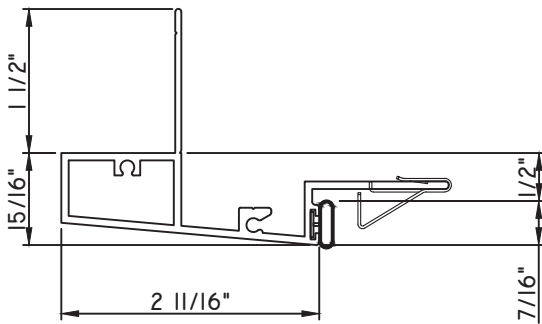

PRESET PANNING

M25334 - PANNING
BPN-9159 - W.S.
MH8-18X1 LP - FASTENER (QTY. 8)
1974 - CLIP
(6" FROM EACH CORNER & 20" O.C.)
NEW DIE

SCALE 1:2

ALUMINUM PRESET PANNINGS M600 - FIXED

PRESET PANNING
 M17941 - PANNING
 BPN-9159 - W.S.
 MH8-18X1 LP - FASTENER (QTY. 8)
 1974 - CLIP
 (6" FROM EACH CORNER & 20" O.C.)