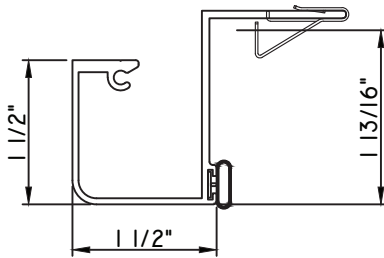

PRESET PANNING
M22325 - PANNING
BPN-9159 - W.S.
MH8-18X1 LP - FASTENER (QTY. 4)
1974 - CLIP
(6" FROM EACH CORNER & 20" O.C.)