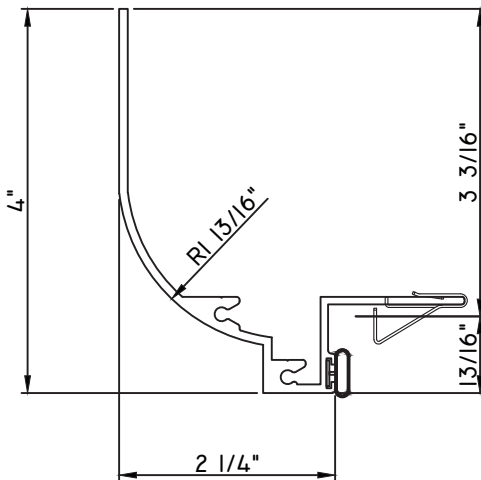

PRESET PANNING

M19663 - PANNING
BPN-9159 - W.S.
MH8-18X1 LP - FASTENER (QTY. 8)
1974 - CLIP
(6" FROM EACH CORNER & 20" O.C.)