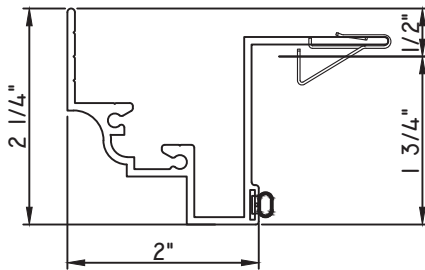

PRESET PANNING

M24468 - PANNING
9146E - W.S.