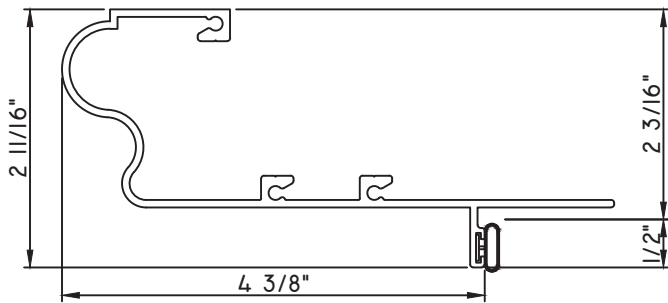

ALUMINUM PRESET PANNINGS M600 - FIXED

PRESET PANNING
M23890 - PANNING
BPN-9159 - W.S.
MH8-18X1 LP - FASTENER (QTY. 8)
1974 - CLIP
(6" FROM EACH CORNER & 20" O.C.)