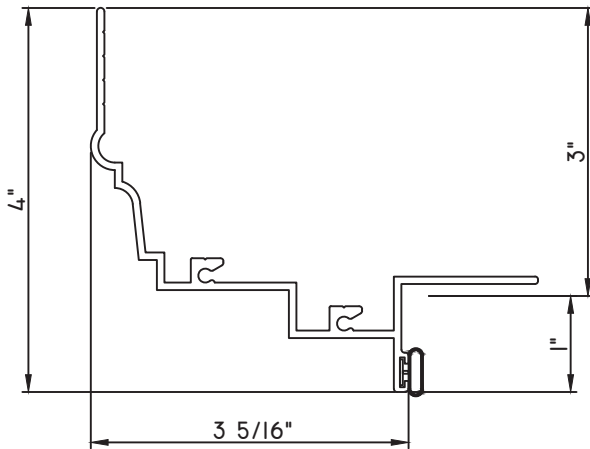

PRESET PANNING
M24427 - PANNING
BPN-9159 - W.S.
MH8-18X1 LP - FASTENER (QTY. 8)
1974 - CLIP
(6" FROM EACH CORNER & 20" O.C.)