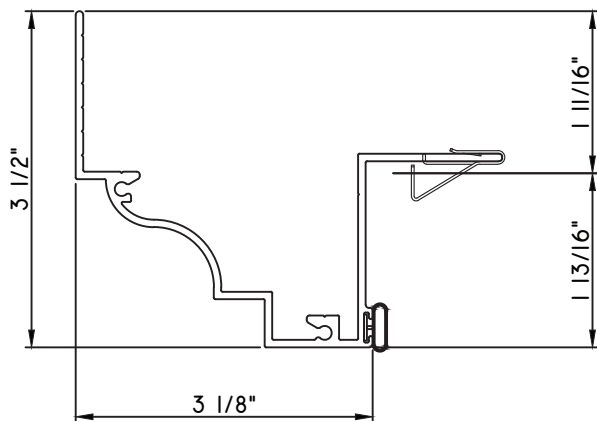

PRESET PANNING
M18041 - PANNING
BPN-9159 - W.S.
MH8-18X1 LP - FASTENER (QTY. 8)
1974 - CLIP
(6" FROM EACH CORNER & 20" O.C.)

SCALE 1:2