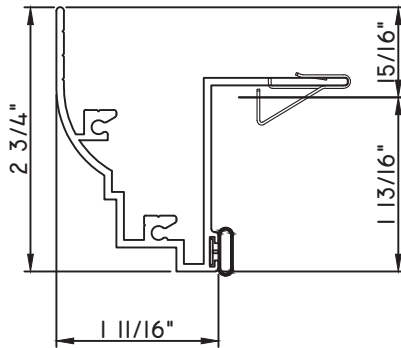

ALUMINUM PRESET PANNINGS M600 - FIXED

PRESET PANNING
M17940 - PANNING
BPN-9159 - W.S.
MH8-18X1 LP - FASTENER (QTY. 8)
1974 - CLIP
(6" FROM EACH CORNER & 20" O.C.)