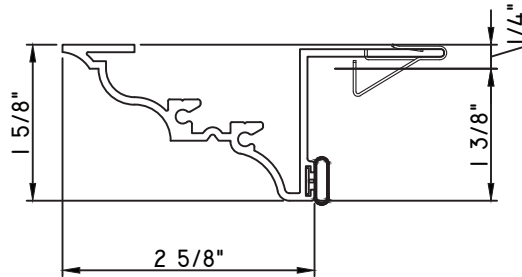

ALUMINUM PRESET PANNINGS M600 - FIXED

PRESET PANNING

M23650 - PANNING
BPN-9159 - W.S.
MH8-18X1 LP - FASTENER (QTY. 8)
1974 - CLIP
(6" FROM EACH CORNER & 20" O.C.)