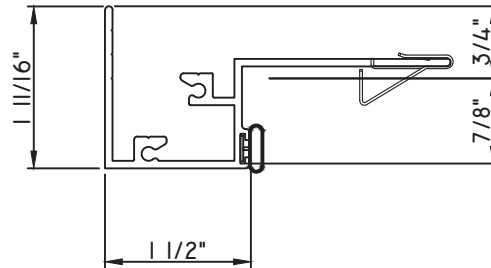

PRESET PANNING
M22278 - PANNING
BPN-9159 - W.S.
MH8-18X1 LP - FASTENER (QTY. 8)