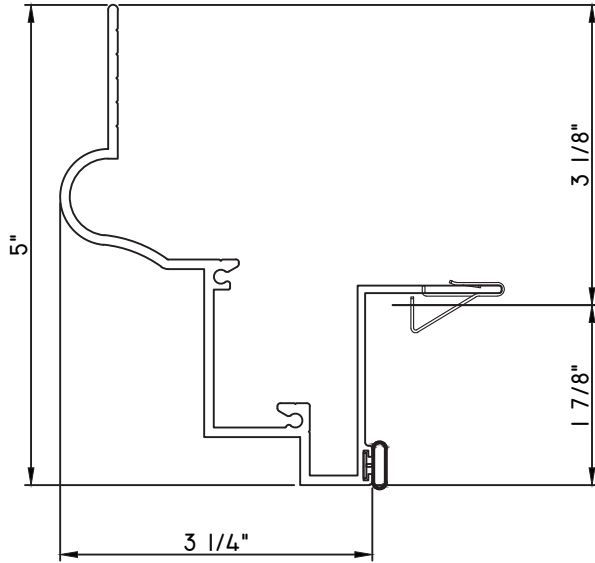

PRESET PANNING
M18070 - PANNING
BPN-9159 - W.S.
MH8-18X1 LP - FASTENER (QTY. 8)
1974 - CLIP
(6" FROM EACH CORNER & 20" O.C.)