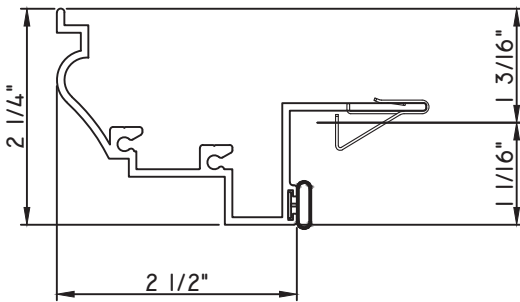

SCALE 1:2

ALUMINUM PRESET PANNINGS M600 - FIXED

PRESET PANNING
M17826 - PANNING
BPN-9159 - W.S.
MH8-18X1 LP - FASTENER (QTY. 8)
1974 - CLIP
(6" FROM EACH CORNER & 20" O.C.)

PRESET PANNING
M24836 - PANNING
BPN-9159 - W.S.
MH8-18X1 LP - FASTENER (QTY. 8)
1974 - CLIP
(6" FROM EACH CORNER & 20" O.C.)