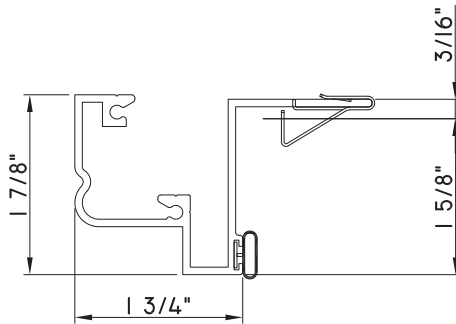

PRESET PANNING
M22278 - PANNING
BPN-9159 - W.S.
MH8-18X1 LP - FASTENER (QTY. 8)

PRESET PANNING
M14957 - PANNING
BPN-9159 - W.S.
MH8-18X1 LP - FASTENER (QTY. 8)

ALUMINUM PRESET PANNINGS M600 - FIXED

PRESET PANNING
M17940 - PANNING
BPN-9159 - W.S.
MH8-18X1 LP - FASTENER (QTY. 8)
1974 - CLIP
(6" FROM EACH CORNER & 20" O.C.)