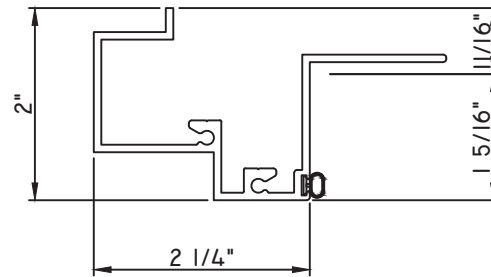

PRESET PANNING

M22319 - PANNING
9146E - W.S.
MH8-18X1 LP - FASTENER (QTY. 8)