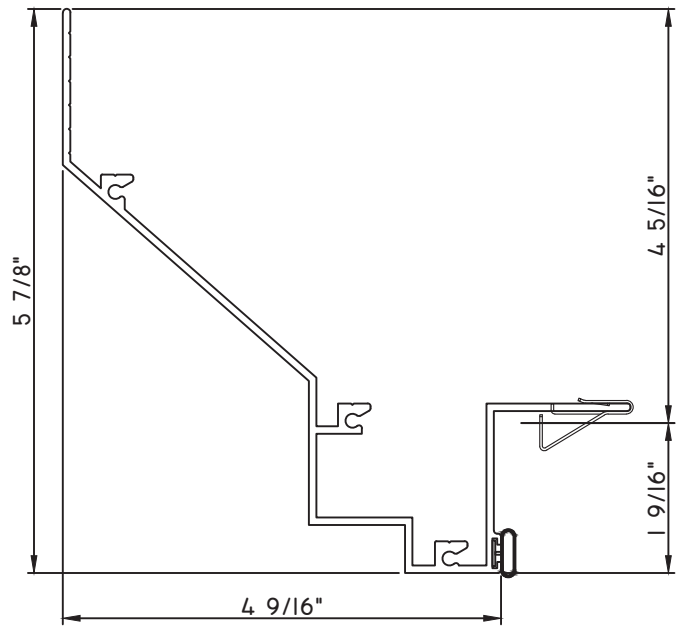

PRESET PANNING

M23543 - PANNING
BPN-9159 - W.S.
MH8-18X1 LP - FASTENER (QTY. 12)
1974 - CLIP
(6" FROM EACH CORNER & 20" O.C.)

SCALE 1:2