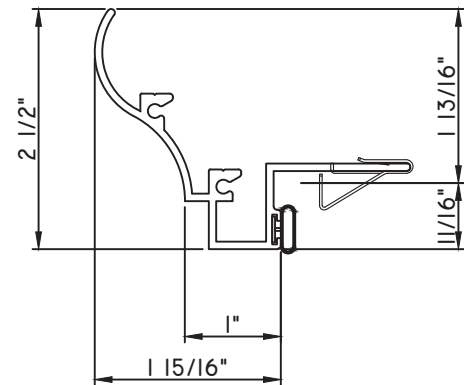

PRESET PANNING
M18244 - PANNING
BPN-9159 - W.S.
MH8-18X1 LP - FASTENER (QTY. 8)
1974 - CLIP
(6" FROM EACH CORNER & 20" O.C.)

PRESET PANNING
M22885 - PANNING
BPN-9159 - W.S.
MH8-18X1 LP - FASTENER (QTY. 8)
1974 - CLIP
(6" FROM EACH CORNER & 20" O.C.)