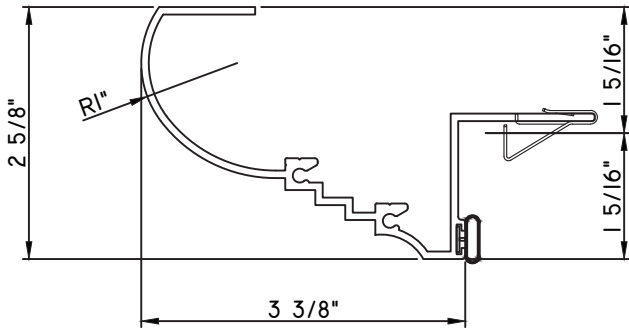

PRESET PANNING
M18055 - PANNING