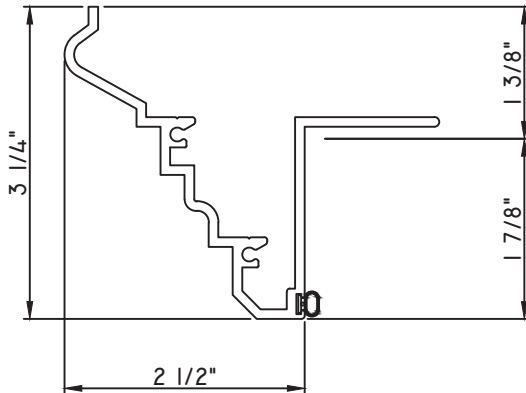

PRESET PANNING
M21902 - PANNING
9146E - W.S.
MH8-18X1 LP - FASTENER (QTY. 8)

SCALE 1:2