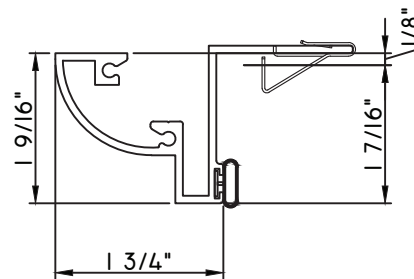

PRESET PANNING
M23569 - PANNING
BPN-9159 - W.S.
MH8-18X1 LP - FASTENER (QTY. 8)
1974 - CLIP
(6" FROM EACH CORNER & 20" O.C.)