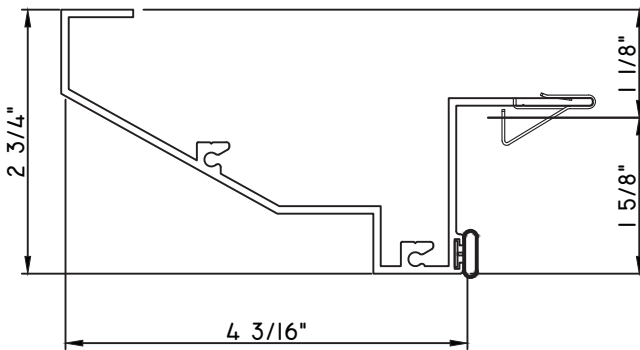

PRESET PANNING
M26033 - PANNING
BPN-9159 - W.S.
MH8-18X1 LP - FASTENER (QTY. 8)
1974 - CLIP
(6" FROM EACH CORNER & 20" O.C.)

SCALE 1:2

ALUMINUM PRESET PANNINGS M600 - FIXED

PRESET PANNING

M20844 - PANNING
BPN-9159 - W.S.
MH8-18X1 LP - FASTENER (QTY. 8)
1974 - CLIP
(6" FROM EACH CORNER & 20" O.C.)