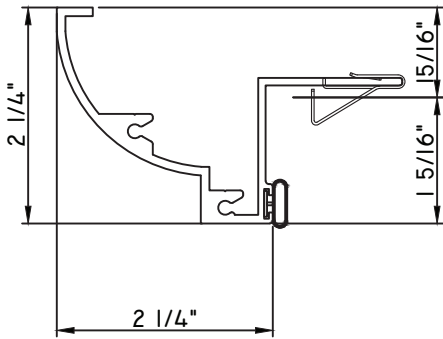

ALUMINUM PRESET PANNINGS M600 - FIXED

PRESET PANNING
20616 - PANNING