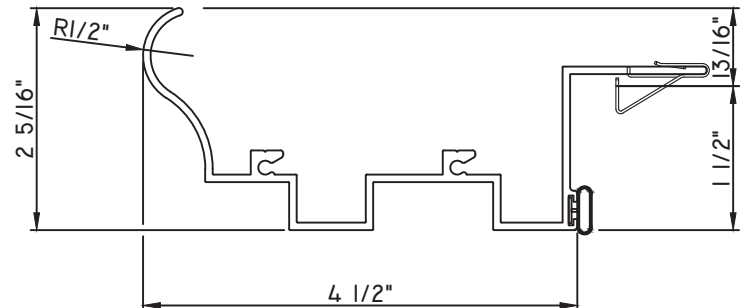

PRESET PANNING
M24835 - PANNING
BPN-9159 - W.S.
MH8-18X1 LP - FASTENER (QTY. 8)
1974 - CLIP
(6" FROM EACH CORNER & 20" O.C.)
NEW DIE

SCALE 1:2