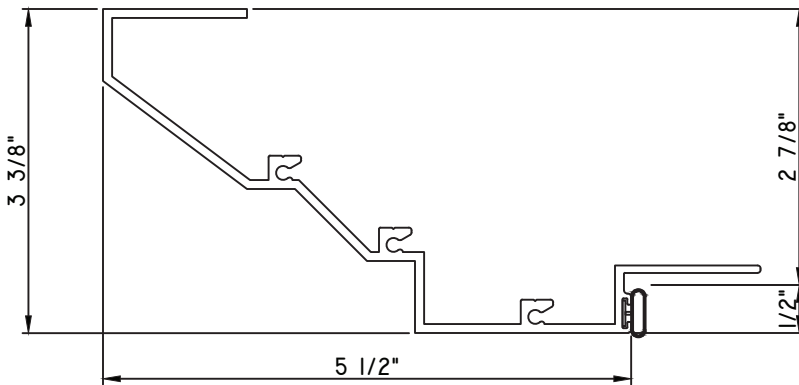

PRESET PANNING
M23631 - PANNING
BPN-9159 - W.S.
MH8-18X1 LP - FASTENER (QTY. 8)

SCALE 1:2

Our products are tested to the standards of and certified by some of the foremost organizations in the fenestration industry.