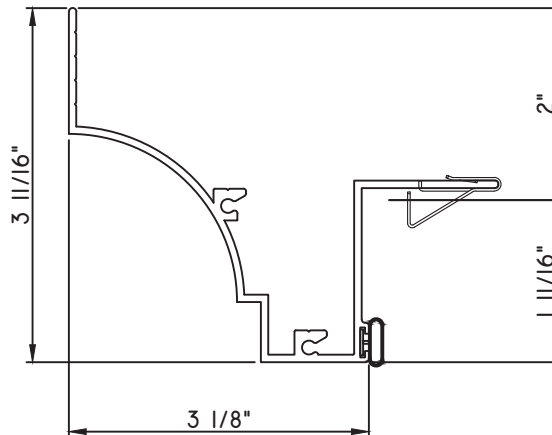

PRESET PANNING

M23647 - PANNING
BPN-9159 - W.S.
MH8-18X1 LP - FASTENER (QTY. 8)
1974 - CLIP
(6" FROM EACH CORNER & 20" O.C.)