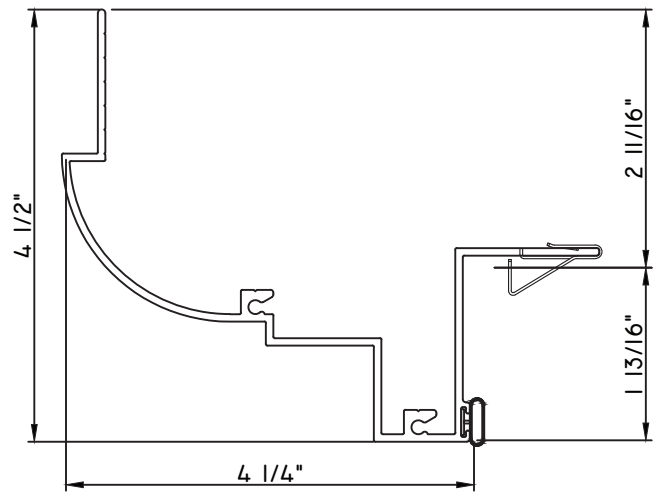

PRESET PANNING

M3034 - PANNING
BPN-9159 - W.S.
MH8-18X1 LP - FASTENER (QTY. 8)
1974 - CLIP
(6" FROM EACH CORNER & 20" O.C.)