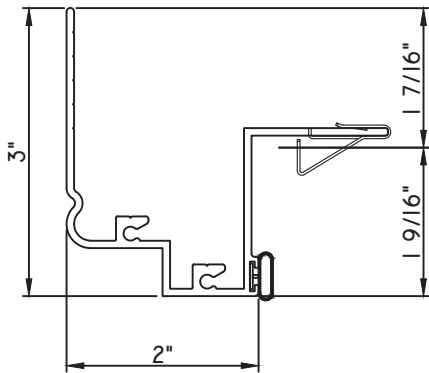

ALUMINUM PRESET PANNINGS M600 - FIXED

PRESET PANNING

M21663 - PANNING
BPN-9159 - W.S.
MH8-18X1 LP - FASTENER (QTY. 8)
1974 - CLIP
(6" FROM EACH CORNER & 20" O.C.)