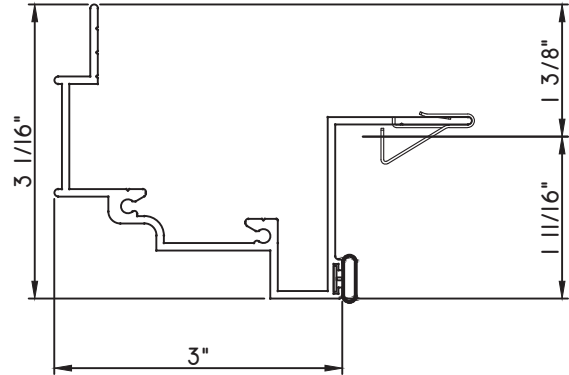

PRESET PANNING

M17825 - PANNING
BPN-9159 - W.S.
MH8-18X1 LP - FASTENER (QTY. 8)
1974 - CLIP
(6" FROM EACH CORNER & 20" O.C.)

SCALE 1:2

ALUMINUM PRESET PANNINGS M600 - FIXED

PRESET PANNING
M6938 - PANNING
BPN-9159 - W.S.
MH8-18X1 LP - FASTENER (QTY. 8)