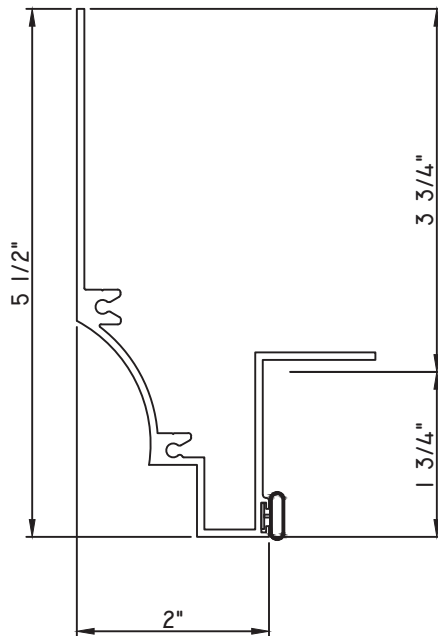

PRESET PANNING

M20747 - PANNING