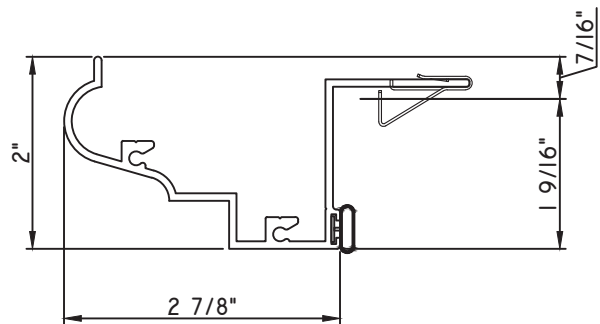

ALUMINUM PRESET PANNINGS M600 - FIXED

PRESET PANNING

M25598 - PANNING
BPN-9159 - W.S.
MH8-18X1 LP - FASTENER (QTY. 8)
1974 - CLIP
(6" FROM EACH CORNER & 20" O.C.)

PRESET PANNING

M24798 - PANNING
BPN-9159 - W.S.
MH8-18X1 LP - FASTENER (QTY. 4)
1974 - CLIP
(6" FROM EACH CORNER & 20" O.C.)