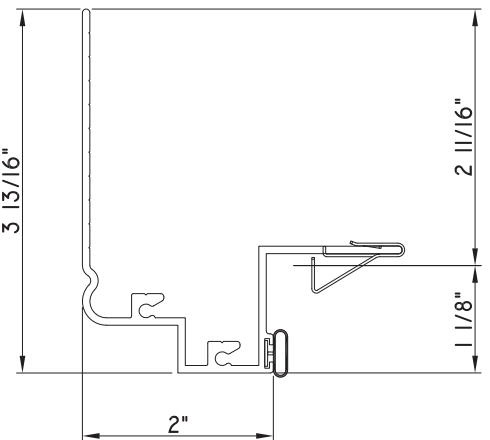

PRESET PANNING

M25863 - PANNING
BPN-9159 - W.S.
MH8-18X1 LP - FASTENER (QTY. 8)
1974 - CLIP
(6" FROM EACH CORNER & 20" O.C.)

SCALE 1:2