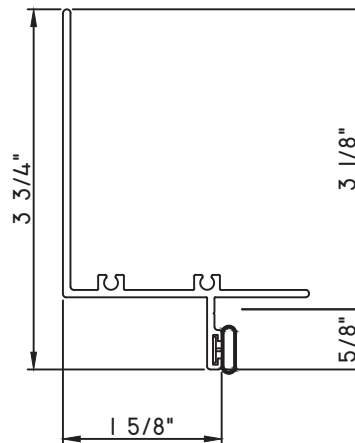

PRESET PANNING
M14957 - PANNING
BPN-9159 - W.S.
MH8-18X1 LP - FASTENER (QTY. 8)