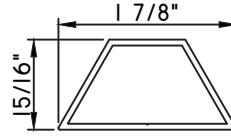

1 1/4"X1/2"
M22019

1 1/4"X1/2"
M22018

1 1/4"X1/2"
M15868

1 5/16"X1/8"
M22380

1 5/16"X5/16"
M58296

1 5/16"X5/16"
M22206

1 3/8"X5/16"
M2410

1 1/2"X1/16"
M320

1 1/2"X15/16"
M51786
(interior side only)

1 5/8"X7/16"
M16594

1 11/16"X1 1/4"
M11919
(interior side only)

1 3/4"X1/16"
M187

1 3/4"X3/16"
M20547

1 3/4"X5/16"
M23910

1 3/4"X7/8"
M10360
(interior side only)

ALUMINUM APPLIED MUNTINS M600 - CASEMENT & PROJECT-OUT

Unless noted otherwise, all Applied Muntin profiles shown may be used on the interior and exterior sides of the insulated glass.

1 7/8"X5/16"
MW23008

1 7/8"X1/2"
M16165

1 7/8"X15/16"
M54150
(interior side only)