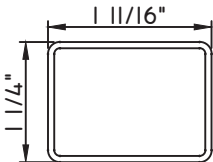

1"X1/16"
MAX10847

1"X3/16"
M20899

1 1/16"X5/16"
M23699

1 1/16"X15/16"
M54149
(interior side only)

1 1/8"X5/8"
M2374
(interior side only)

1 1/4"X1/8"
M1306

1 1/4"X1/8"
M22362

1 1/4"X3/16"
CE-14000

1 1/4"X1/2"
M22019

1 1/4"X1/2"
M22018

1 1/4"X1/2"
M15868

1 5/16"X1/8"
M22380

1 5/16"X5/16"
M58296

1 5/16"X5/16"
M22206

1 3/8"X5/16"
M2410

1 1/2"X1/16"
M320

1 1/2"X15/16"
M51786
(interior side only)

1 5/8"X7/16"
M16594

1 11/16"X1 1/4"
M11919
(interior side only)

1 3/4"X1/16"
M187

1 3/4"X3/16"
M20547

1 3/4"X5/16"
M23910

1 3/4"X7/8"
M10360
(interior side only)

ALUMINUM APPLIED MUNTINS M600 - CASEMENT & PROJECT-OUT