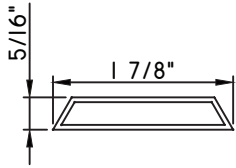

1 1/4"X1/2"
M22019

1 1/4"X1/2"
M22018

1 1/4"X1/2"
M15868

1 5/16"X1/8"
M22380

1 5/16"X5/16"
M58296

1 5/16"X5/16"
M22206

1 3/8"X5/16"
M2410

1 1/2"X1/16"
M320

1 1/2"X15/16"
M51786
(interior side only)

1 5/8"X7/16"
M16594

1 11/16"X1 1/4"
M11919
(interior side only)

1 3/4"X1/16"
M187

1 3/4"X3/16"
M20547

1 3/4"X5/16"
M23910

1 3/4"X7/8"
M10360
(interior side only)

ALUMINUM APPLIED MUNTINS M600 - CASEMENT & PROJECT-OUT

Unless noted otherwise, all Applied Muntin profiles shown may be used on the interior and exterior sides of the insulated glass.

1 7/8"X5/16"
MW23008

1 7/8"X1/2"
M16165

1 7/8"X15/16"
M54150
(interior side only)