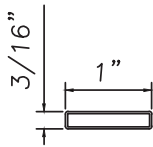

3/8" Internal (Alum.)
BL230X5/16
Black only

5/8" Internal (Alum.)
M3-16X5/8

3/4" Internal (Alum.)
M36-04

**3/4" Internal (Alum.)
Contoured**
M5.5X18

1" Internal (Alum.)
227688

SCALE 1:2

Our products are tested to the standards of and certified by some of the foremost organizations in the fenestration industry.

ALUMINUM APPLIED MUNTINS M600 - CASEMENT & PROJECT-OUT

Unless noted otherwise, all Applied Muntin profiles shown may be used on the interior and exterior sides of the insulated glass.

1/2"X1/8"
M165

1/2"X1/4"
M3001
(interior side only)

3 13/16"X1/8"
M10185

2"X1 1/8"
M23201
(interior side only)

2"X1 1/8"
M23200
(interior side only)

3 3/8"X1 1/8"
M23204
(interior side only)

3 3/8"X1 1/8"
M23203
(interior side only)

SCALE 1:2

Our products are tested to the standards of and certified by some of the foremost organizations in the fenestration industry.