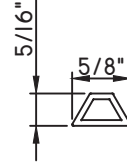

3/8" Internal (Alum.)
BL230X5/16
Black only

5/8" Internal (Alum.)
M3-16X5/8

3/4" Internal (Alum.)
M36-04

**3/4" Internal (Alum.)
Contoured**
M5.5X18

1" Internal (Alum.)
227688

SCALE 1:2

Our products are tested to the standards of and certified by some of the foremost organizations in the fenestration industry.

ALUMINUM APPLIED MUNTINS M600 - CASEMENT & PROJECT-OUT

Unless noted otherwise, all Applied Muntin profiles shown may be used on the interior and exterior sides of the insulated glass.

1/2"X1/8"
M165

1/2"X1/4"
M3001
(interior side only)

5/8"X5/16"
M16154

5/8"X3/16"
M20830

11/16"X5/16"
M24695

3/4"X1/16"
MAY5950

3/4"X7/8"
M3000
(interior side only)

13/16"X1/2"
M541170

7/8"X1/16"
M24426

7/8"X1/8"
M22363