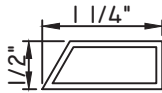

1 1/4"X1/2"
M22018