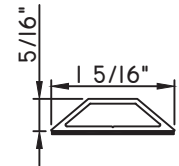

1 1/4"X1/2"
M22019

1 1/4"X1/2"
M22018

1 1/4"X1/2"
M15868

1 5/16"X1/8"
M22380

1 5/16"X5/16"
M58296

1 5/16"X5/16"
M22206

1 3/8"X5/16"
M2410

1 1/2"X1/16"
M320

1 1/2"X15/16"
M51786
(interior side only)

1 5/8"X7/16"
M16594

1 11/16"X1 1/4"
M11919
(interior side only)

1 3/4"X1/16"
M187

1 3/4"X3/16"
M20547

1 3/4"X5/16"
M23910

1 3/4"X7/8"
M10360
(interior side only)

ALUMINUM APPLIED MUNTINS M600 - CASEMENT & PROJECT-OUT