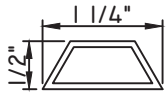

Unless noted otherwise, all Applied Muntin profiles shown may be used on the interior and exterior sides of the insulated glass.

7/8"X15/16"
M54151
(interior side only)

7/8"X15/16"
M2785
(interior side only)

1"X1/16"
MAX10847

1"X3/16"
M20899

1 1/16"X5/16"
M23699

1 1/16"X15/16"
M54149
(interior side only)

1 1/8"X5/8"
M2374
(interior side only)

1 1/4"X1/8"
M1306

1 1/4"X1/8"
M22362

1 1/4"X3/16"
CE-14000

1 1/4"X1/2"
M22019

1 1/4"X1/2"
M22018

1 1/4"X1/2"
M15868

1 5/16"X1/8"
M22380

1 5/16"X5/16"
M58296

1 5/16"X5/16"
M22206

1 3/8"X5/16"
M2410

1 1/2"X1/16"
M320