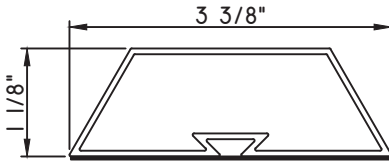

2 15/16"X15/16"
M55522
(interior side only)

3 1/8"X1/16"
M19814

3 1/4"X3/8"
M14375

3 1/4"X1/2"
M22020

3 1/2"X3/16"
M1750

3 1/2"X1/2"
M541189

3 3/4"X15/16"
M58002
(interior side only)

SCALE 1:2

Our products are tested to the standards of and certified by some of the foremost organizations in the fenestration industry.

ALUMINUM APPLIED MUNTINS M600 - CASEMENT & PROJECT-OUT

Unless noted otherwise, all Applied Muntin profiles shown may be used on the interior and exterior sides of the insulated glass.

3 13/16"X1/8"
M10185

2"X1 1/8"
M23201
(interior side only)

2"X1 1/8"
M23200
(interior side only)

3 3/8"X1 1/8"
M23204
(interior side only)

3 3/8"X1 1/8"
M23203
(interior side only)

SCALE 1:2

Our products are tested to the standards of and certified by some of the foremost organizations in the fenestration industry.