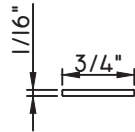

3/4"X1/16"
MAY5950