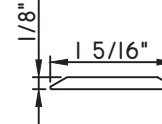

Unless noted otherwise, all Applied Muntin profiles shown may be used on the interior and exterior sides of the insulated glass.

7/8"X15/16"
M54151
(interior side only)

7/8"X15/16"
M2785
(interior side only)

1"X1/16"
MAX10847

1"X3/16"
M20899

1 1/16"X5/16"
M23699

1 1/16"X15/16"
M54149
(interior side only)

1 1/8"X5/8"
M2374
(interior side only)

1 1/4"X1/8"
M1306

1 1/4"X1/8"
M22362

1 1/4"X3/16"
CE-14000

1 1/4"X1/2"
M22019

1 1/4"X1/2"
M22018

1 1/4"X1/2"
M15868

1 5/16"X1/8"
M22380

1 5/16"X5/16"
M58296

1 5/16"X5/16"
M22206

1 3/8"X5/16"
M2410

1 1/2"X1/16"
M320