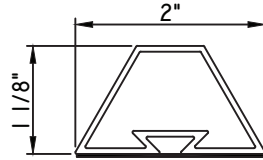

2 15/16"X15/16"
M55522
(interior side only)

3 1/8"X1/16"
M19814

3 1/4"X3/8"
M14375

3 1/4"X1/2"
M22020

3 1/2"X3/16"
M1750

3 1/2"X1/2"
M541189

3 3/4"X15/16"
M58002
(interior side only)

SCALE 1:2

Our products are tested to the standards of and certified by some of the foremost organizations in the fenestration industry.

ALUMINUM APPLIED MUNTINS M600 - CASEMENT & PROJECT-OUT

Unless noted otherwise, all Applied Muntin profiles shown may be used on the interior and exterior sides of the insulated glass.

3 13/16"X1/8"
M10185

2"X1 1/8"
M23201
(interior side only)

2"X1 1/8"
M23200
(interior side only)

3 3/8"X1 1/8"
M23204
(interior side only)

3 3/8"X1 1/8"
M23203
(interior side only)

SCALE 1:2

Our products are tested to the standards of and certified by some of the foremost organizations in the fenestration industry.