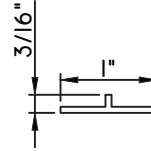

Unless noted otherwise, all Applied Muntin profiles shown may be used on the interior and exterior sides of the insulated glass.

7/8"X15/16"
M54151
(interior side only)

7/8"X15/16"
M2785
(interior side only)

1"X1/16"
MAX10847

1"X3/16"
M20899

1 1/16"X5/16"
M23699

1 1/16"X15/16"
M54149
(interior side only)

1 1/8"X5/8"
M2374
(interior side only)

1 1/4"X1/8"
M1306

1 1/4"X1/8"
M22362

1 1/4"X3/16"
CE-14000