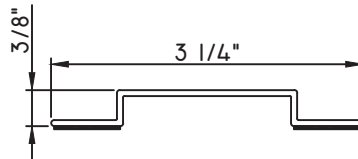

Unless noted otherwise, all Applied Muntin profiles shown may be used on the interior and exterior sides of the insulated glass.

1 7/8"X5/16"
MW23008

1 7/8"X1/2"
M16165

1 7/8"X15/16"
M54150
(interior side only)

2"X1/16"
CE-764

2"X1/8"
M22364

2"X3/16"
CE-14001

2"X3/8"
M21947

2"X5/8"
M15022
(interior side only)

2"X5/16"
M22024

2 1/2"X1/16"
CE-13435

2 1/2"X7/16"
CE-13446

2 15/16"X15/16"
M55522
(interior side only)

3 1/8"X1/16"
M19814

3 1/4"X3/8"
M14375

3 1/4"X1/2"
M22020

3 1/2"X3/16"
M1750

3 1/2"X1/2"
M541189

3 3/4"X15/16"
M58002
(interior side only)

SCALE 1:2