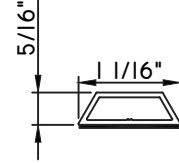

Unless noted otherwise, all Applied Muntin profiles shown may be used on the interior and exterior sides of the insulated glass.

7/8"X15/16"
M54151
(interior side only)

7/8"X15/16"
M2785
(interior side only)

1"X1/16"
MAX10847

1"X3/16"
M20899

1 1/16"X5/16"
M23699

1 1/16"X15/16"
M54149
(interior side only)

1 1/8"X5/8"
M2374
(interior side only)

1 1/4"X1/8"
M1306

1 1/4"X1/8"
M22362

1 1/4"X3/16"
CE-14000