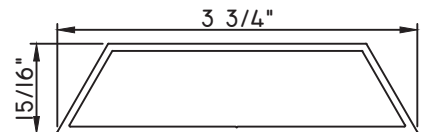

Unless noted otherwise, all Applied Muntin profiles shown may be used on the interior and exterior sides of the insulated glass.

1 7/8"X5/16"
MW23008

1 7/8"X1/2"
M16165

1 7/8"X15/16"
M54150
(interior side only)

2 15/16"X15/16"
M55522
(interior side only)

3 1/8"X1/16"
M19814

3 1/4"X3/8"
M14375

3 1/4"X1/2"
M22020

3 1/2"X3/16"
M1750

3 1/2"X1/2"
M541189

3 3/4"X15/16"
M58002
(interior side only)

SCALE 1:2

Our products are tested to the standards of and certified by some of the foremost organizations in the fenestration industry.

ALUMINUM APPLIED MUNTINS M600 - CASEMENT & PROJECT-OUT

Unless noted otherwise, all Applied Muntin profiles shown may be used on the interior and exterior sides of the insulated glass.