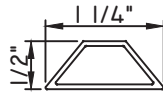

Unless noted otherwise, all Applied Muntin profiles shown may be used on the interior and exterior sides of the insulated glass.

7/8"X15/16"
M54151
(interior side only)

7/8"X15/16"
M2785
(interior side only)

1"X1/16"
MAX10847

1"X3/16"
M20899

1 1/16"X5/16"
M23699

1 1/16"X15/16"
M54149
(interior side only)

1 1/8"X5/8"
M2374
(interior side only)

1 1/4"X1/8"
M1306

1 1/4"X1/8"
M22362

1 1/4"X3/16"
CE-14000

1 1/4"X1/2"
M22019

1 1/4"X1/2"
M22018

1 1/4"X1/2"
M15868

1 5/16"X1/8"
M22380

1 5/16"X5/16"
M58296

1 5/16"X5/16"
M22206

1 3/8"X5/16"
M2410

1 1/2"X1/16"
M320