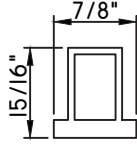

Unless noted otherwise, all Applied Muntin profiles shown may be used on the interior and exterior sides of the insulated glass.

7/8"X15/16"
M54151
(interior side only)

7/8"X15/16"
M2785
(interior side only)