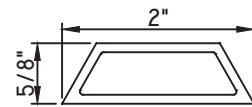

Unless noted otherwise, all Applied Muntin profiles shown may be used on the interior and exterior sides of the insulated glass.

1 7/8"X5/16"
MW23008

1 7/8"X1/2"
M16165

1 7/8"X15/16"
M54150
(interior side only)

2"X1/16"
CE-764

2"X1/8"
M22364

2"X3/16"
CE-14001

2"X3/8"
M21947

2"X5/8"
M15022
(interior side only)

2"X5/16"
M22024

2 1/2"X1/16"
CE-13435

2 1/2"X7/16"
CE-13446

2 15/16"X15/16"
M55522
(interior side only)

3 1/8"X1/16"
M19814

3 1/4"X3/8"
M14375

3 1/4"X1/2"
M22020

3 1/2"X3/16"
M1750

3 1/2"X1/2"
M541189

3 3/4"X15/16"
M58002
(interior side only)

SCALE 1:2