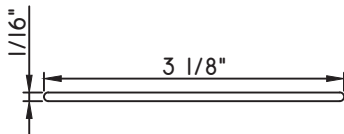

Unless noted otherwise, all Applied Muntin profiles shown may be used on the interior and exterior sides of the insulated glass.

1 7/8"X5/16"
MW23008

1 7/8"X1/2"
M16165

1 7/8"X15/16"
M54150
(interior side only)

2"X1/16"
CE-764

2"X1/8"
M22364

2"X3/16"
CE-14001

2"X3/8"
M21947

2"X5/8"
M15022
(interior side only)

2"X5/16"
M22024

2 1/2"X1/16"
CE-13435

2 1/2"X7/16"
CE-13446

2 15/16"X15/16"
M55522
(interior side only)

3 1/8"X1/16"
M19814

3 1/4"X3/8"
M14375

3 1/4"X1/2"
M22020

3 1/2"X3/16"
M1750

3 1/2"X1/2"
M541189

3 3/4"X15/16"
M58002
(interior side only)

SCALE 1:2