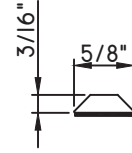

3/8" Internal (Alum.)
BL230X5/16
Black only

5/8" Internal (Alum.)
M3-16X5/8

3/4" Internal (Alum.)
M36-04

**3/4" Internal (Alum.)
Contoured**
M5.5X18

1" Internal (Alum.)
227688

SCALE 1:2

Our products are tested to the standards of and certified by some of the foremost organizations in the fenestration industry.

ALUMINUM APPLIED MUNTINS M600 - CASEMENT & PROJECT-OUT

Unless noted otherwise, all Applied Muntin profiles shown may be used on the interior and exterior sides of the insulated glass.

1/2"X1/8"
M165

1/2"X1/4"
M3001
(interior side only)

5/8"X5/16"
M16154

5/8"X3/16"
M20830

11/16"X5/16"
M24695

3/4"X1/16"
MAY5950

3/4"X7/8"
M3000
(interior side only)

13/16"X1/2"
M541170

7/8"X1/16"
M24426

7/8"X1/8"
M22363