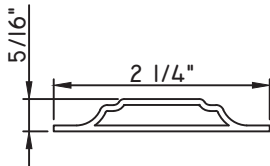

Unless noted otherwise, all Applied Muntin profiles shown may be used on the interior and exterior sides of the insulated glass.

1 7/8"X5/16"
MW23008

1 7/8"X1/2"
M16165

1 7/8"X15/16"
M54150
(interior side only)

2"X1/16"
CE-764

2"X1/8"
M22364

2"X3/16"
CE-14001

2"X3/8"
M21947

2"X5/8"
M15022
(interior side only)

2"X5/16"
M22024

2 1/2"X1/16"
CE-13435

2 1/2"X7/16"
CE-13446

2 15/16"X15/16"
M55522
(interior side only)

3 1/8"X1/16"
M19814

3 1/4"X3/8"
M14375

3 1/4"X1/2"
M22020

3 1/2"X3/16"
M1750

3 1/2"X1/2"
M541189

3 3/4"X15/16"
M58002
(interior side only)

SCALE 1:2