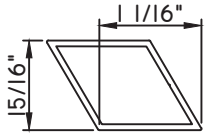

Unless noted otherwise, all Applied Muntin profiles shown may be used on the interior and exterior sides of the insulated glass.

7/8"X15/16"
M54151
(interior side only)

7/8"X15/16"
M2785
(interior side only)

1"X1/16"
MAX10847

1"X3/16"
M20899

1 1/16"X5/16"
M23699

1 1/16"X15/16"
M54149
(interior side only)

1 1/8"X5/8"
M2374
(interior side only)

1 1/4"X1/8"
M1306

1 1/4"X1/8"
M22362

1 1/4"X3/16"
CE-14000