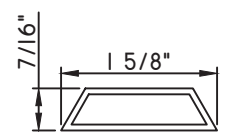

1 1/4"X1/2"
M22019

1 1/4"X1/2"
M22018

1 1/4"X1/2"
M15868

1 5/16"X1/8"
M22380

1 5/16"X5/16"
M58296

1 5/16"X5/16"
M22206

1 3/8"X5/16"
M2410

1 1/2"X1/16"
M320

1 1/2"X15/16"
M51786
(interior side only)

1 5/8"X7/16"
M16594

1 11/16"X1 1/4"
M11919
(interior side only)

1 3/4"X1/16"
M187

1 3/4"X3/16"
M20547

1 3/4"X5/16"
M23910

1 3/4"X7/8"
M10360
(interior side only)

ALUMINUM APPLIED MUNTINS M600 - CASEMENT & PROJECT-OUT