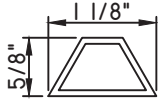

Unless noted otherwise, all Applied Muntin profiles shown may be used on the interior and exterior sides of the insulated glass.

7/8"X15/16"
M54151
(interior side only)

7/8"X15/16"
M2785
(interior side only)

1"X1/16"
MAX10847

1"X3/16"
M20899

1 1/16"X5/16"
M23699

1 1/16"X15/16"
M54149
(interior side only)

1 1/8"X5/8"
M2374
(interior side only)

1 1/4"X1/8"
M1306

1 1/4"X1/8"
M22362

1 1/4"X3/16"
CE-14000

1 1/4"X1/2"
M22019

1 1/4"X1/2"
M22018

1 1/4"X1/2"
M15868

1 5/16"X1/8"
M22380

1 5/16"X5/16"
M58296

1 5/16"X5/16"
M22206

1 3/8"X5/16"
M2410

1 1/2"X1/16"
M320