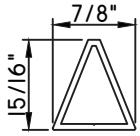

13/16"X11/16"
M15771
(interior side only)

7/8"X1/8"
M20759

7/8"X1/8"
M22361

7/8"X3/16"
M-16861-SOFT

7/8"X3/16"
CE-13993

7/8"X5/16"
M19895

7/8"X5/16"
M22124

7/8"X5/16"
M538352

Unless noted otherwise, all Applied Muntin profiles shown may be used on the interior and exterior sides of the insulated glass.

7/8"X15/16"
M54151
(interior side only)

7/8"X15/16"
M2785
(interior side only)