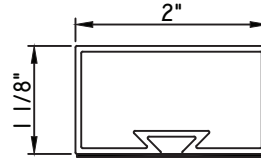

2 15/16"X15/16"
M55522
(interior side only)

3 1/8"X1/16"
M19814

3 1/4"X3/8"
M14375

3 1/4"X1/2"
M22020

3 1/2"X3/16"
M1750

3 1/2"X1/2"
M541189

3 3/4"X15/16"
M58002
(interior side only)

SCALE 1:2

Our products are tested to the standards of and certified by some of the foremost organizations in the fenestration industry.

ALUMINUM APPLIED MUNTINS M600 - CASEMENT & PROJECT-OUT

Unless noted otherwise, all Applied Muntin profiles shown may be used on the interior and exterior sides of the insulated glass.

3 13/16"X1/8"
M10185

2"X1 1/8"
M23201
(interior side only)

2"X1 1/8"
M23200
(interior side only)

3 3/8"X1 1/8"
M23204
(interior side only)

3 3/8"X1 1/8"
M23203
(interior side only)

SCALE 1:2

Our products are tested to the standards of and certified by some of the foremost organizations in the fenestration industry.