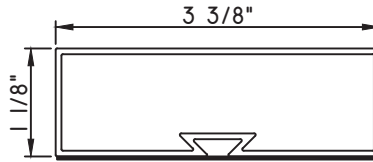

Our products are tested to the standards of and certified by some of the foremost organizations in the fenestration industry.

ALUMINUM APPLIED MUNTINS M600 - CASEMENT & PROJECT-OUT

Unless noted otherwise, all Applied Muntin profiles shown may be used on the interior and exterior sides of the insulated glass.

3 13/16"X1/8"
M10185

2"X1 1/8"
M23201
(interior side only)

2"X1 1/8"
M23200
(interior side only)

3 3/8"X1 1/8"
M23204
(interior side only)

3 3/8"X1 1/8"
M23203
(interior side only)

SCALE 1:2

Our products are tested to the standards of and certified by some of the foremost organizations in the fenestration industry.