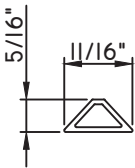

3/8" Internal (Alum.)
BL230X5/16
Black only

5/8" Internal (Alum.)
M3-16X5/8

3/4" Internal (Alum.)
M36-04

**3/4" Internal (Alum.)
Contoured**
M5.5X18

1" Internal (Alum.)
227688

SCALE 1:2

Our products are tested to the standards of and certified by some of the foremost organizations in the fenestration industry.

ALUMINUM APPLIED MUNTINS M600 - CASEMENT & PROJECT-OUT

Unless noted otherwise, all Applied Muntin profiles shown may be used on the interior and exterior sides of the insulated glass.

1/2"X1/8"
M165

1/2"X1/4"
M3001
(interior side only)

5/8"X5/16"
M16154

5/8"X3/16"
M20830

11/16"X5/16"
M24695

3/4"X1/16"
MAY5950

3/4"X7/8"
M3000
(interior side only)

13/16"X1/2"
M541170

7/8"X1/16"
M24426

7/8"X1/8"
M22363