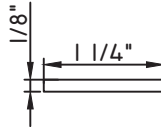

Unless noted otherwise, all Applied Muntin profiles shown may be used on the interior and exterior sides of the insulated glass.

7/8"X15/16"
M54151
(interior side only)

7/8"X15/16"
M2785
(interior side only)

1"X1/16"
MAX10847

1"X3/16"
M20899

1 1/16"X5/16"
M23699

1 1/16"X15/16"
M54149
(interior side only)

1 1/8"X5/8"
M2374
(interior side only)

1 1/4"X1/8"
M1306

1 1/4"X1/8"
M22362

1 1/4"X3/16"
CE-14000

1 1/4"X1/2"
M22019

1 1/4"X1/2"
M22018

1 1/4"X1/2"
M15868

1 5/16"X1/8"
M22380

1 5/16"X5/16"
M58296

1 5/16"X5/16"
M22206

1 3/8"X5/16"
M2410

1 1/2"X1/16"
M320