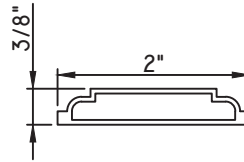

1 7/8"X15/16"
M54150
(interior side only)

2"X3/8"
M21947