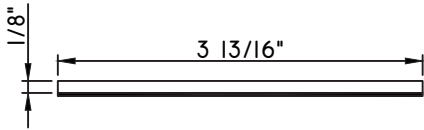

2 15/16"X15/16"
M55522
(interior side only)

3 1/8"X1/16"
M19814

3 1/4"X3/8"
M14375

3 1/4"X1/2"
M22020

3 1/2"X3/16"
M1750

3 1/2"X1/2"
M541189

3 3/4"X15/16"
M58002
(interior side only)

SCALE 1:2

Our products are tested to the standards of and certified by some of the foremost organizations in the fenestration industry.

ALUMINUM APPLIED MUNTINS M600 - CASEMENT & PROJECT-OUT

Unless noted otherwise, all Applied Muntin profiles shown may be used on the interior and exterior sides of the insulated glass.