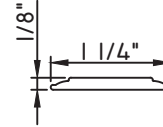

Unless noted otherwise, all Applied Muntin profiles shown may be used on the interior and exterior sides of the insulated glass.

7/8"X15/16"
M54151
(interior side only)

7/8"X15/16"
M2785
(interior side only)

1"X1/16"
MAX10847

1"X3/16"
M20899

1 1/16"X5/16"
M23699

1 1/16"X15/16"
M54149
(interior side only)

1 1/8"X5/8"
M2374
(interior side only)

1 1/4"X1/8"
M1306

1 1/4"X1/8"
M22362

1 1/4"X3/16"
CE-14000

1 1/4"X1/2"
M22019

1 1/4"X1/2"
M22018

1 1/4"X1/2"
M15868

1 5/16"X1/8"
M22380

1 5/16"X5/16"
M58296

1 5/16"X5/16"
M22206

1 3/8"X5/16"
M2410

1 1/2"X1/16"
M320