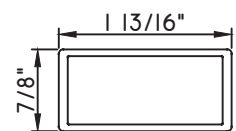

1 1/2"X15/16"
M51786
(interior side only)

1 5/8"X7/16"
M16594

1 11/16"X1 1/4"
M11919
(interior side only)

1 3/4"X1/16"
M187

1 3/4"X3/16"
M20547

1 3/4"X5/16"
M23910

1 3/4"X7/8"
M10360
(interior side only)

ALUMINUM APPLIED MUNTINS M600 - CASEMENT & PROJECT-OUT

Unless noted otherwise, all Applied Muntin profiles shown may be used on the interior and exterior sides of the insulated glass.

1 7/8"X5/16"
MW23008

1 7/8"X1/2"
M16165

1 7/8"X15/16"
M54150
(interior side only)