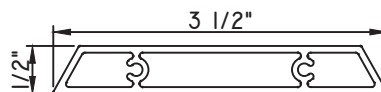

2 15/16"X15/16"
M55522
(interior side only)

3 1/8"X1/16"
M19814

3 1/4"X3/8"
M14375

3 1/4"X1/2"
M22020

3 1/2"X3/16"
M1750

3 1/2"X1/2"
M541189

3 3/4"X15/16"
M58002
(interior side only)

SCALE 1:2

Our products are tested to the standards of and certified by some of the foremost organizations in the fenestration industry.

ALUMINUM APPLIED MUNTINS M600 - CASEMENT & PROJECT-OUT

Unless noted otherwise, all Applied Muntin profiles shown may be used on the interior and exterior sides of the insulated glass.