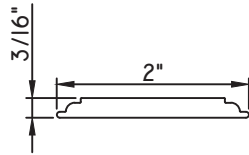

2"X3/16"
CE-14001