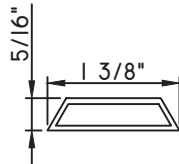

1"X1/16"
MAX10847

1"X3/16"
M20899

1 1/16"X5/16"
M23699

1 1/16"X15/16"
M54149
(interior side only)

1 1/8"X5/8"
M2374
(interior side only)

1 1/4"X1/8"
M1306

1 1/4"X1/8"
M22362

1 1/4"X3/16"
CE-14000

1 1/4"X1/2"
M22019

1 1/4"X1/2"
M22018

1 1/4"X1/2"
M15868

1 5/16"X1/8"
M22380

1 5/16"X5/16"
M58296

1 5/16"X5/16"
M22206

1 3/8"X5/16"
M2410

1 1/2"X1/16"
M320

1 1/2"X15/16"
M51786
(interior side only)

1 5/8"X7/16"
M16594

1 11/16"X1 1/4"
M11919
(interior side only)

1 3/4"X1/16"
M187

1 3/4"X3/16"
M20547

1 3/4"X5/16"
M23910

1 3/4"X7/8"
M10360
(interior side only)

ALUMINUM APPLIED MUNTINS M600 - CASEMENT & PROJECT-OUT