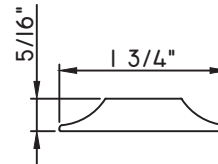

1 1/4"X1/2"
M22019

1 1/4"X1/2"
M22018

1 1/4"X1/2"
M15868

1 5/16"X1/8"
M22380

1 5/16"X5/16"
M58296

1 5/16"X5/16"
M22206

1 3/8"X5/16"
M2410

1 1/2"X1/16"
M320

1 1/2"X15/16"
M51786
(interior side only)

1 5/8"X7/16"
M16594

1 11/16"X1 1/4"
M11919
(interior side only)

1 3/4"X1/16"
M187

1 3/4"X3/16"
M20547

1 3/4"X5/16"
M23910

1 3/4"X7/8"
M10360
(interior side only)

ALUMINUM APPLIED MUNTINS M600 - CASEMENT & PROJECT-OUT

Unless noted otherwise, all Applied Muntin profiles shown may be used on the interior and exterior sides of the insulated glass.

1 7/8"X5/16"
MW23008

1 7/8"X1/2"
M16165

1 7/8"X15/16"
M54150
(interior side only)