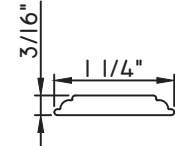

Unless noted otherwise, all Applied Muntin profiles shown may be used on the interior and exterior sides of the insulated glass.

7/8"X15/16"
M54151
(interior side only)

7/8"X15/16"
M2785
(interior side only)

1"X1/16"
MAX10847

1"X3/16"
M20899

1 1/16"X5/16"
M23699

1 1/16"X15/16"
M54149
(interior side only)

1 1/8"X5/8"
M2374
(interior side only)

1 1/4"X1/8"
M1306

1 1/4"X1/8"
M22362

1 1/4"X3/16"
CE-14000

1 1/4"X1/2"
M22019

1 1/4"X1/2"
M22018

1 1/4"X1/2"
M15868

1 5/16"X1/8"
M22380

1 5/16"X5/16"
M58296

1 5/16"X5/16"
M22206

1 3/8"X5/16"
M2410

1 1/2"X1/16"
M320