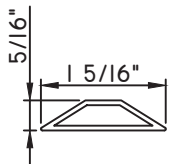

1 1/4"X1/2"
M22019

1 1/4"X1/2"
M22018

1 1/4"X1/2"
M15868

1 5/16"X1/8"
M22380

1 5/16"X5/16"
M58296

1 5/16"X5/16"
M22206

1 3/8"X5/16"
M2410

1 1/2"X1/16"
M320

1 1/2"X15/16"
M51786
(interior side only)

1 5/8"X7/16"
M16594

1 11/16"X1 1/4"
M11919
(interior side only)

1 3/4"X1/16"
M187

1 3/4"X3/16"
M20547

1 3/4"X5/16"
M23910

1 3/4"X7/8"
M10360
(interior side only)

ALUMINUM APPLIED MUNTINS M600 - CASEMENT & PROJECT-OUT