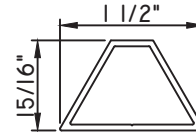

1 1/4"X1/2"
M22019

1 1/4"X1/2"
M22018

1 1/4"X1/2"
M15868

1 5/16"X1/8"
M22380

1 5/16"X5/16"
M58296

1 5/16"X5/16"
M22206

1 3/8"X5/16"
M2410

1 1/2"X1/16"
M320

1 1/2"X15/16"
M51786
(interior side only)

1 5/8"X7/16"
M16594

1 11/16"X1 1/4"
M11919
(interior side only)

1 3/4"X1/16"
M187

1 3/4"X3/16"
M20547

1 3/4"X5/16"
M23910

1 3/4"X7/8"
M10360
(interior side only)

ALUMINUM APPLIED MUNTINS M600 - CASEMENT & PROJECT-OUT