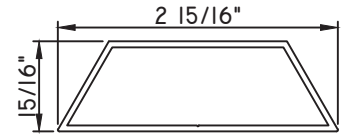

Unless noted otherwise, all Applied Muntin profiles shown may be used on the interior and exterior sides of the insulated glass.

1 7/8"X5/16"
MW23008

1 7/8"X1/2"
M16165

1 7/8"X15/16"
M54150
(interior side only)

2"X1/16"
CE-764

2"X1/8"
M22364

2"X3/16"
CE-14001

2"X3/8"
M21947

2"X5/8"
M15022
(interior side only)

2"X5/16"
M22024

2 1/2"X1/16"
CE-13435

2 1/2"X7/16"
CE-13446

2 15/16"X15/16"
M55522
(interior side only)

3 1/8"X1/16"
M19814

3 1/4"X3/8"
M14375

3 1/4"X1/2"
M22020

3 1/2"X3/16"
M1750

3 1/2"X1/2"
M541189

3 3/4"X15/16"
M58002
(interior side only)

SCALE 1:2