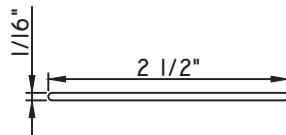

Unless noted otherwise, all Applied Muntin profiles shown may be used on the interior and exterior sides of the insulated glass.

1 7/8"X5/16"
MW23008

1 7/8"X1/2"
M16165

1 7/8"X15/16"
M54150
(interior side only)

2"X1/16"
CE-764

2"X1/8"
M22364

2"X3/16"
CE-14001

2"X3/8"
M21947

2"X5/8"
M15022
(interior side only)

2"X5/16"
M22024

2 1/2"X1/16"
CE-13435

2 1/2"X7/16"
CE-13446

2 15/16"X15/16"
M55522
(interior side only)

3 1/8"X1/16"
M19814

3 1/4"X3/8"
M14375

3 1/4"X1/2"
M22020

3 1/2"X3/16"
M1750

3 1/2"X1/2"
M541189

3 3/4"X15/16"
M58002
(interior side only)

SCALE 1:2