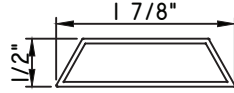

1 1/4"X1/2"
M22019

1 1/4"X1/2"
M22018

1 1/4"X1/2"
M15868

1 5/16"X1/8"
M22380

1 5/16"X5/16"
M58296

1 5/16"X5/16"
M22206

1 3/8"X5/16"
M2410

1 1/2"X1/16"
M320

1 1/2"X15/16"
M51786
(interior side only)

1 5/8"X7/16"
M16594

1 11/16"X1 1/4"
M11919
(interior side only)

1 3/4"X1/16"
M187

1 3/4"X3/16"
M20547

1 3/4"X5/16"
M23910

1 3/4"X7/8"
M10360
(interior side only)

ALUMINUM APPLIED MUNTINS M600 - CASEMENT & PROJECT-OUT

Unless noted otherwise, all Applied Muntin profiles shown may be used on the interior and exterior sides of the insulated glass.

1 7/8"X5/16"
MW23008

1 7/8"X1/2"
M16165

1 7/8"X15/16"
M54150
(interior side only)