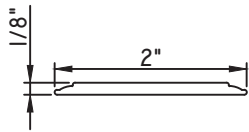

2"X1/8"
M22364