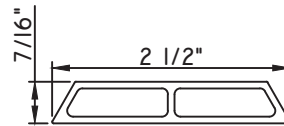

Unless noted otherwise, all Applied Muntin profiles shown may be used on the interior and exterior sides of the insulated glass.

1 7/8"X5/16"
MW23008

1 7/8"X1/2"
M16165

1 7/8"X15/16"
M54150
(interior side only)

2"X1/16"
CE-764

2"X1/8"
M22364

2"X3/16"
CE-14001

2"X3/8"
M21947

2"X5/8"
M15022
(interior side only)

2"X5/16"
M22024

2 1/2"X1/16"
CE-13435

2 1/2"X7/16"
CE-13446

2 15/16"X15/16"
M55522
(interior side only)

3 1/8"X1/16"
M19814

3 1/4"X3/8"
M14375

3 1/4"X1/2"
M22020

3 1/2"X3/16"
M1750

3 1/2"X1/2"
M541189

3 3/4"X15/16"
M58002
(interior side only)

SCALE 1:2