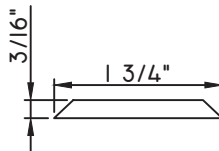

1 1/4"X1/2"
M22019

1 1/4"X1/2"
M22018

1 1/4"X1/2"
M15868

1 5/16"X1/8"
M22380

1 5/16"X5/16"
M58296

1 5/16"X5/16"
M22206

1 3/8"X5/16"
M2410

1 1/2"X1/16"
M320

1 1/2"X15/16"
M51786
(interior side only)

1 5/8"X7/16"
M16594

1 11/16"X1 1/4"
M11919
(interior side only)

1 3/4"X1/16"
M187

1 3/4"X3/16"
M20547

1 3/4"X5/16"
M23910

1 3/4"X7/8"
M10360
(interior side only)

ALUMINUM APPLIED MUNTINS M600 - CASEMENT & PROJECT-OUT

Unless noted otherwise, all Applied Muntin profiles shown may be used on the interior and exterior sides of the insulated glass.

1 7/8"X5/16"
MW23008

1 7/8"X1/2"
M16165

1 7/8"X15/16"
M54150
(interior side only)