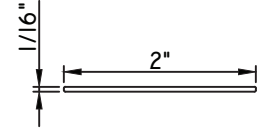

1 1/2"X15/16"
M51786
(interior side only)

1 5/8"X7/16"
M16594

1 11/16"X1 1/4"
M11919
(interior side only)

1 3/4"X1/16"
M187

1 3/4"X3/16"
M20547

1 3/4"X5/16"
M23910

1 3/4"X7/8"
M10360
(interior side only)

ALUMINUM APPLIED MUNTINS M600 - CASEMENT & PROJECT-OUT

Unless noted otherwise, all Applied Muntin profiles shown may be used on the interior and exterior sides of the insulated glass.

1 7/8"X5/16"
MW23008

1 7/8"X1/2"
M16165

1 7/8"X15/16"
M54150
(interior side only)