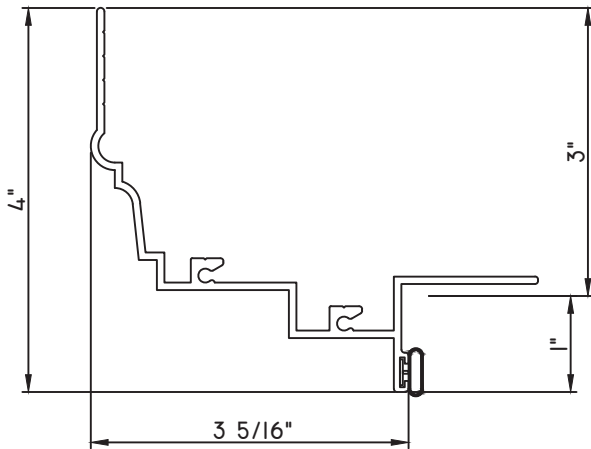

PRESET PANNING
M24427 - PANNING
BPN-9159 - W.S.
MH8-18X1 LP - FASTENER (QTY. 8)
1974 - CLIP
(6" FROM EACH CORNER & 20" O.C.)