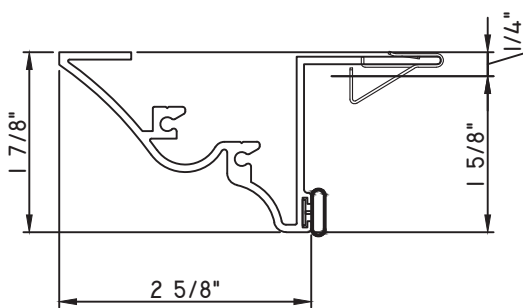

PRESET PANNING
M23649 - PANNING
BPN-9159 - W.S.
MH8-18X1 LP - FASTENER (QTY. 8)
1974 - CLIP
(6" FROM EACH CORNER & 20" O.C.)