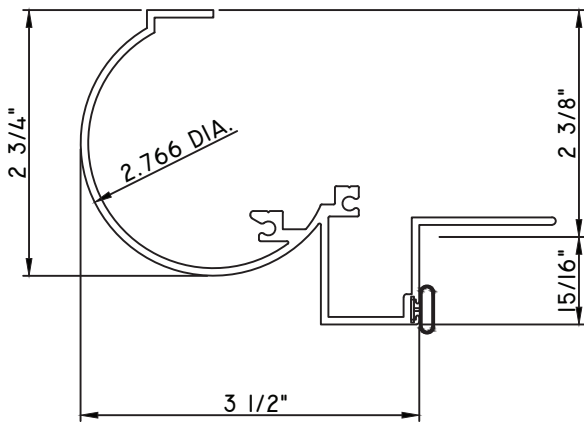

PRESET PANNING
M21661 - PANNING