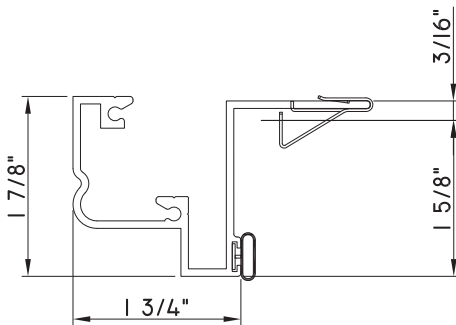

PRESET PANNING
M14957 - PANNING
BPN-9159 - W.S.
MH8-18X1 LP - FASTENER (QTY. 8)

SCALE 1:2

ALUMINUM PRESET PANNINGS K200 - SLIDER, END VENT SLIDER

PRESET PANNING
M17940 - PANNING
BPN-9159 - W.S.
MH8-18X1 LP - FASTENER (QTY. 8)
1974 - CLIP
(6" FROM EACH CORNER & 20" O.C.)