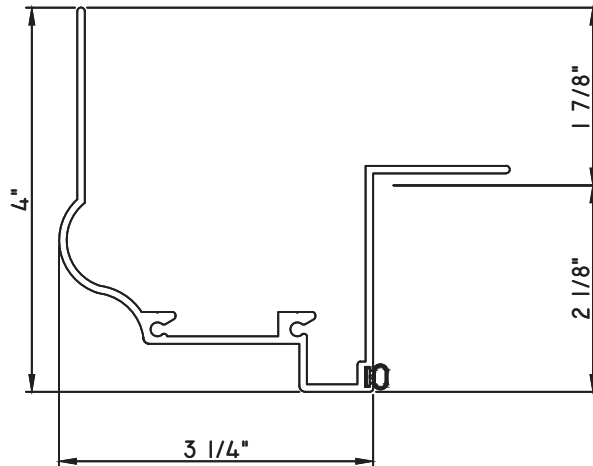

PRESET PANNING

M2097 - PANNING
9146E - W.S.
MH8-18X1 LP - FASTENER (QTY. 8)

SCALE 1:2