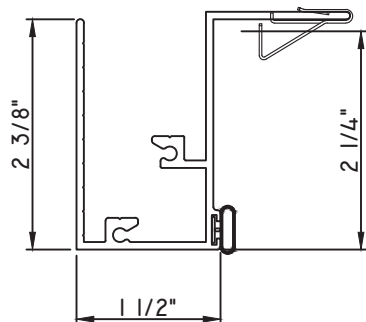

PRESET PANNING
M23889 - PANNING
BPN-9159 - W.S.
MH8-18X1 LP - FASTENER (QTY. 8)