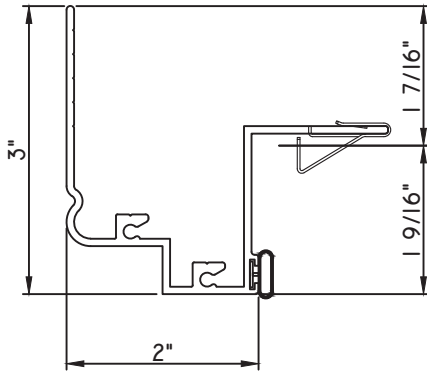

ALUMINUM PRESET PANNINGS K200 - SLIDER, END VENT SLIDER

PRESET PANNING

M21663 - PANNING
BPN-9159 - W.S.
MH8-18X1 LP - FASTENER (QTY. 8)
1974 - CLIP
(6" FROM EACH CORNER & 20" O.C.)