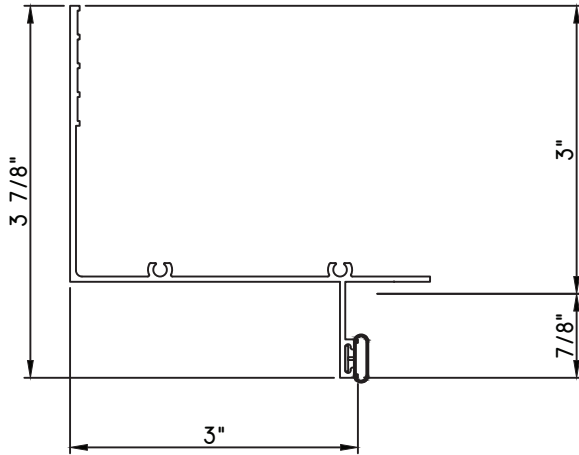

ALUMINUM PRESET PANNINGS K200 - SLIDER, END VENT SLIDER

PRESET PANNING
M6938 - PANNING
BPN-9159 - W.S.
MH8-18X1 LP - FASTENER (QTY. 8)