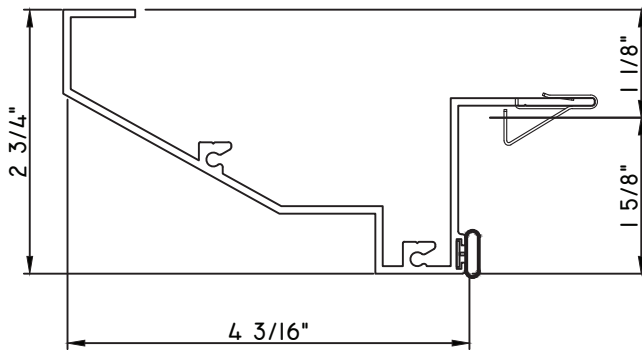

PRESET PANNING
M18294 - PANNING
BPN-9159 - W.S.
MH8-18X1 LP - FASTENER (QTY. 8)
1974 - CLIP
(6" FROM EACH CORNER & 20" O.C.)