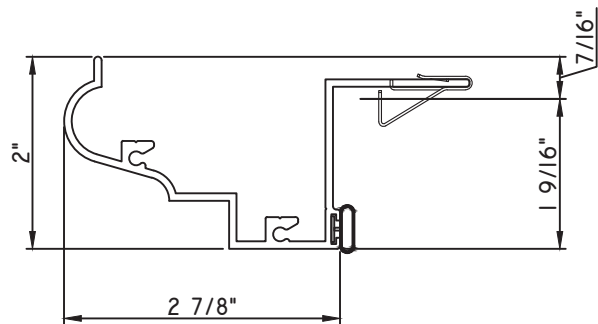

PRESET PANNING
M17825 - PANNING
BPN-9159 - W.S.
MH8-18X1 LP - FASTENER (QTY. 8)
1974 - CLIP
(6" FROM EACH CORNER & 20" O.C.)

SCALE 1:2