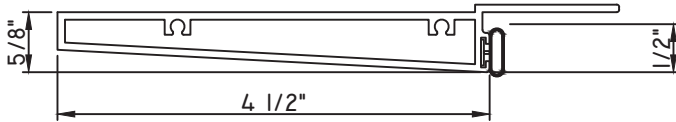

PRESET PANNING
M23850 - PANNING
BPN-9159 - W.S.
MH8-18X1 LP - FASTENER (QTY. 8)
1974 - CLIP
(6" FROM EACH CORNER & 20" O.C.)