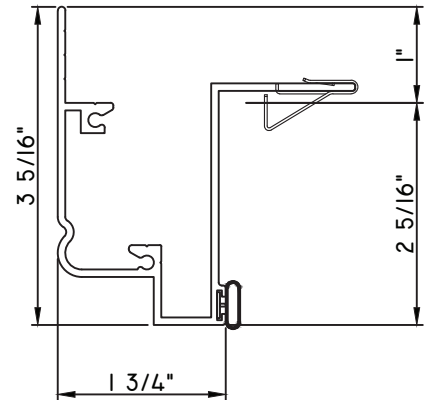

PRESET PANNING
M18287 - PANNING
BPN-9159 - W.S.
MH8-18X1 LP - FASTENER (QTY. 8)
1974 - CLIP
(6" FROM EACH CORNER & 20" O.C.)