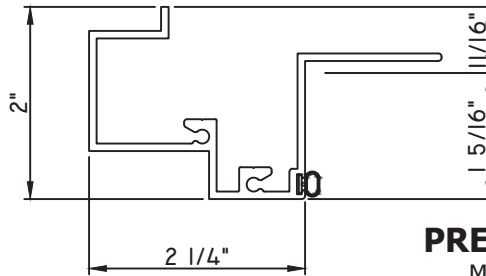

PRESET PANNING

M22415 - PANNING
9146E - W.S.
MH8-18X1 LP - FASTENER (QTY. 8)

PRESET PANNING

M24593 - PANNING

PRESET PANNING

M19663 - PANNING
BPN-9159 - W.S.
MH8-18X1 LP - FASTENER (QTY. 8)
1974 - CLIP
(6" FROM EACH CORNER & 20" O.C.)