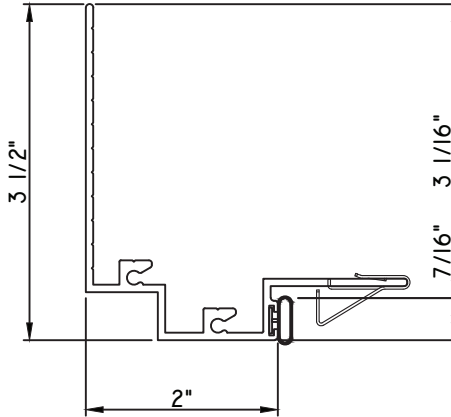

PRESET PANNING

M23648-18 - PANNING
BPN-9159 - W.S.
MH8-18X1 LP - FASTENER (QTY. 8)
1974 - CLIP
(6" FROM EACH CORNER & 20" O.C.)