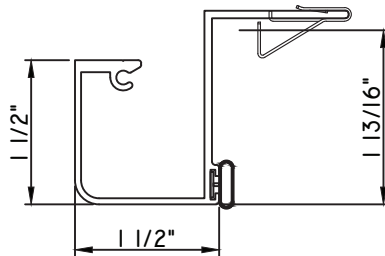

PRESET PANNING
M22325 - PANNING
BPN-9159 - W.S.
MH8-18X1 LP - FASTENER (QTY. 4)
1974 - CLIP
(6" FROM EACH CORNER & 20" O.C.)