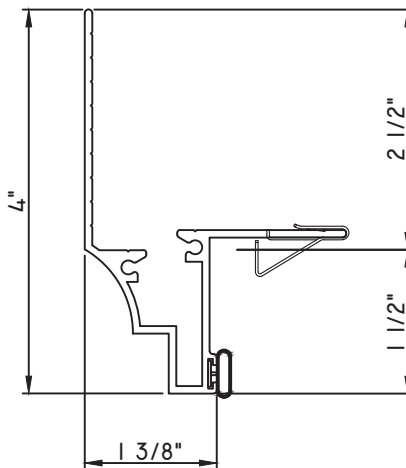

PRESET PANNING

M17748 - PANNING
BPN-9159 - W.S.
MH8-18X1 LP - FASTENER (QTY. 4)
1974 - CLIP
(6" FROM EACH CORNER & 20" O.C.)

PRESET PANNING

M24943 - PANNING
BPN-9159 - W.S.
MH8-18X1 LP - FASTENER (QTY. 4)
1974 - CLIP
(6" FROM EACH CORNER & 20" O.C.)