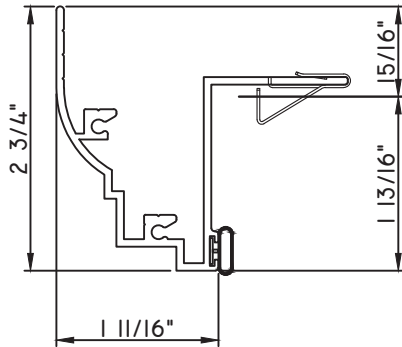

ALUMINUM PRESET PANNINGS K200 - SLIDER, END VENT SLIDER

PRESET PANNING
M17940 - PANNING
BPN-9159 - W.S.
MH8-18X1 LP - FASTENER (QTY. 8)
1974 - CLIP
(6" FROM EACH CORNER & 20" O.C.)