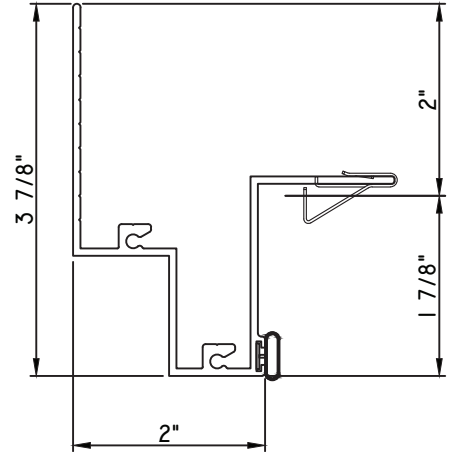

M21663 - PANNING
BPN-9159 - W.S.
MH8-18X1 LP - FASTENER (QTY. 8)
1974 - CLIP
(6" FROM EACH CORNER & 20" O.C.)

PRESET PANNING

M23648-18 - PANNING
BPN-9159 - W.S.
MH8-18X1 LP - FASTENER (QTY. 8)
1974 - CLIP
(6" FROM EACH CORNER & 20" O.C.)