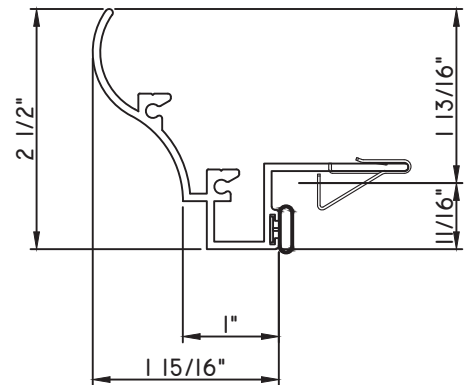

PRESET PANNING
M18244 - PANNING
BPN-9159 - W.S.
MH8-18X1 LP - FASTENER (QTY. 8)
1974 - CLIP
(6" FROM EACH CORNER & 20" O.C.)

PRESET PANNING
M22885 - PANNING
BPN-9159 - W.S.
MH8-18X1 LP - FASTENER (QTY. 8)
1974 - CLIP
(6" FROM EACH CORNER & 20" O.C.)

Our products are tested to the standards of and certified by some of the foremost organizations in the fenestration industry.

SCALE 1:2