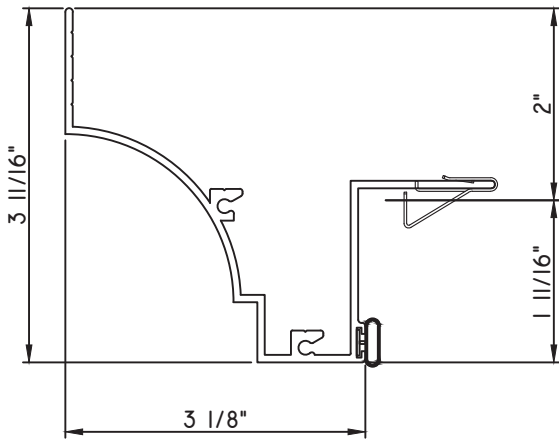

PRESET PANNING

M23647 - PANNING
BPN-9159 - W.S.
MH8-18X1 LP - FASTENER (QTY. 8)
1974 - CLIP
(6" FROM EACH CORNER & 20" O.C.)