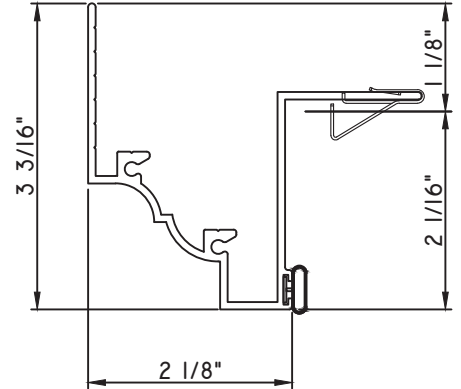

PRESET PANNING

M24593 - PANNING