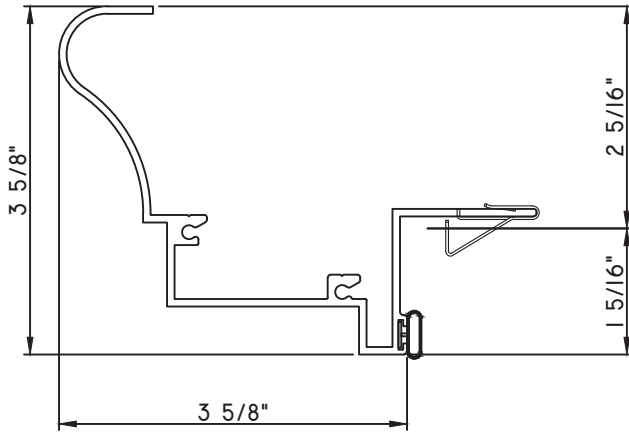

ALUMINUM PRESET PANNINGS K200 - SLIDER, END VENT SLIDER

PRESET PANNING
M20844 - PANNING
BPN-9159 - W.S.
MH8-18X1 LP - FASTENER (QTY. 8)
1974 - CLIP
(6" FROM EACH CORNER & 20" O.C.)