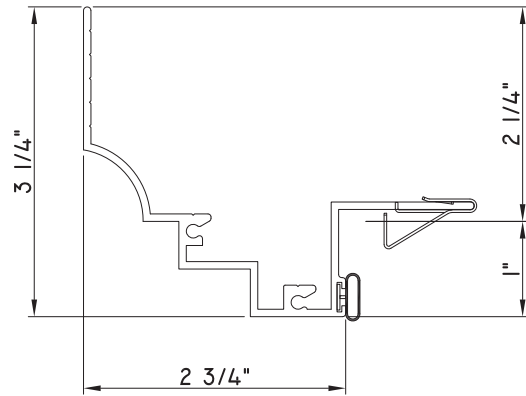

PRESET PANNING
M2598 - PANNING
BPN-9159 - W.S.
MH8-18X1 LP - FASTENER (QTY. 8)
1974 - CLIP
(6" FROM EACH CORNER & 20" O.C.)