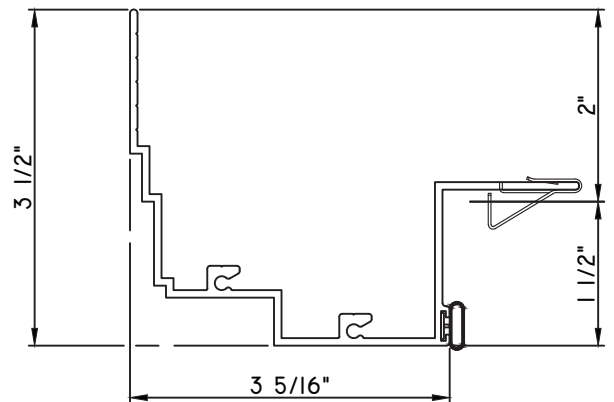

PRESET PANNING
M24888 - PANNING
BPN-9159 - W.S.
MH8-18X1 LP - FASTENER (QTY. 8)
1974 - CLIP
(6" FROM EACH CORNER & 20" O.C.)