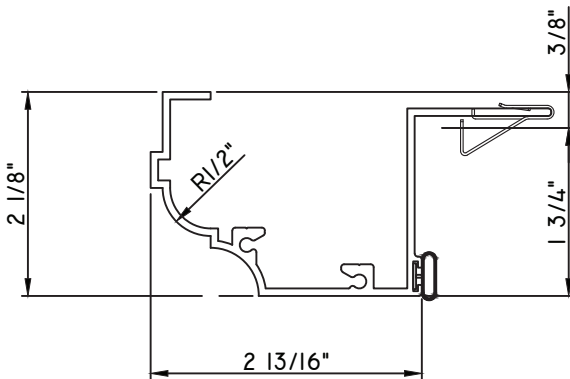

PRESET PANNING
M24798 - PANNING
BPN-9159 - W.S.
MH8-18X1 LP - FASTENER (QTY. 4)
1974 - CLIP
(6" FROM EACH CORNER & 20" O.C.)