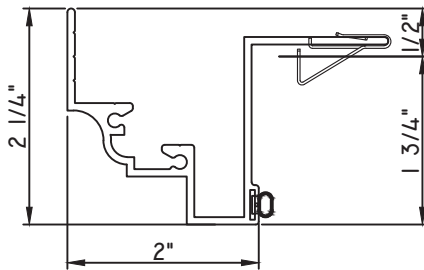

PRESET PANNING

M24468 - PANNING
9146E - W.S.