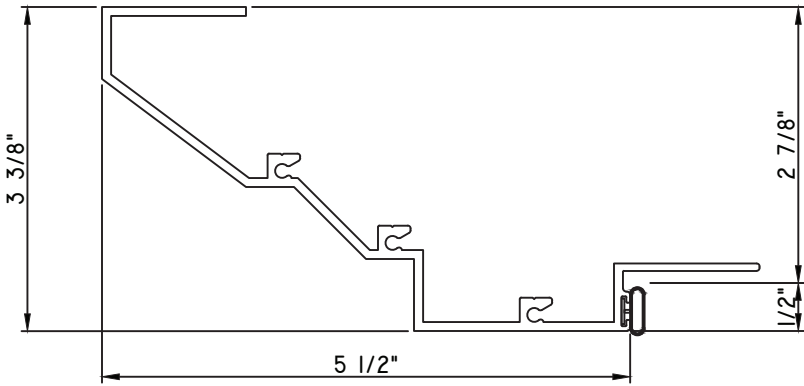

PRESET PANNING
M23631 - PANNING
BPN-9159 - W.S.
MH8-18X1 LP - FASTENER (QTY. 8)

SCALE 1:2

Our products are tested to the standards of and certified by some of the foremost organizations in the fenestration industry.