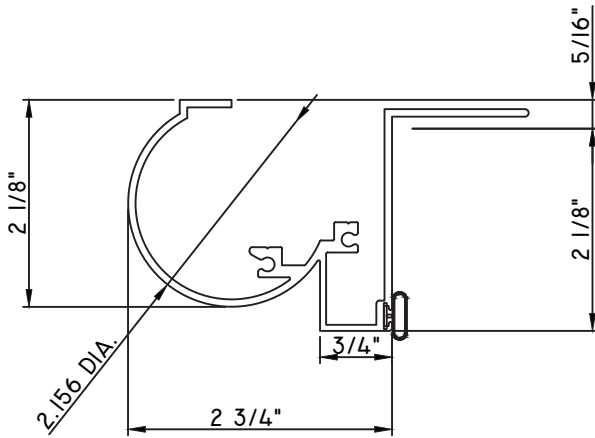

ALUMINUM PRESET PANNINGS K200 - SLIDER, END VENT SLIDER

PRESET PANNING
M21366 - PANNING