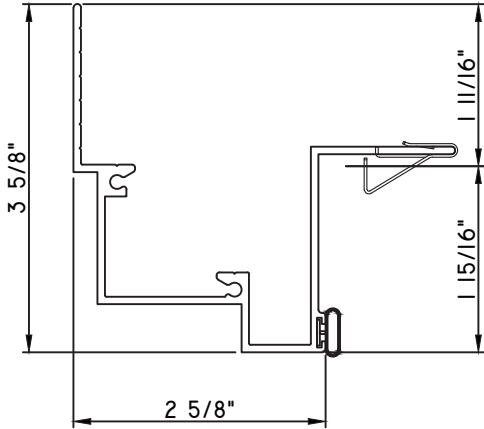

ALUMINUM PRESET PANNINGS K200 - SLIDER, END VENT SLIDER

PRESET PANNING
M24251 - PANNING
BPN-9159 - W.S.
MH8-18X1 LP - FASTENER (QTY. 8)
1974 - CLIP
(6" FROM EACH CORNER & 20" O.C.)