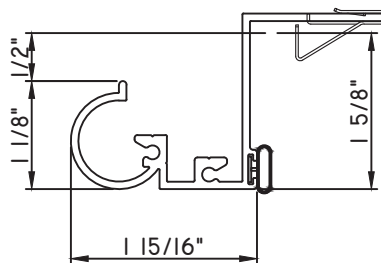

PRESET PANNING
M18244 - PANNING
BPN-9159 - W.S.
MH8-18X1 LP - FASTENER (QTY. 8)
1974 - CLIP
(6" FROM EACH CORNER & 20" O.C.)