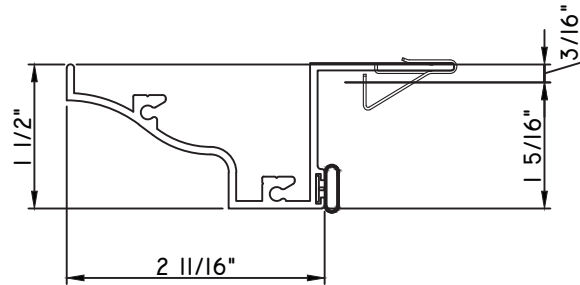

PRESET PANNING
M25334 - PANNING
BPN-9159 - W.S.
MH8-18X1 LP - FASTENER (QTY. 8)
1974 - CLIP
(6" FROM EACH CORNER & 20" O.C.)
NEW DIE

SCALE 1:2

ALUMINUM PRESET PANNINGS K200 - SLIDER, END VENT SLIDER

PRESET PANNING
 M24251 - PANNING
 BPN-9159 - W.S.
 MH8-18X1 LP - FASTENER (QTY. 8)
 1974 - CLIP
 (6" FROM EACH CORNER & 20" O.C.)