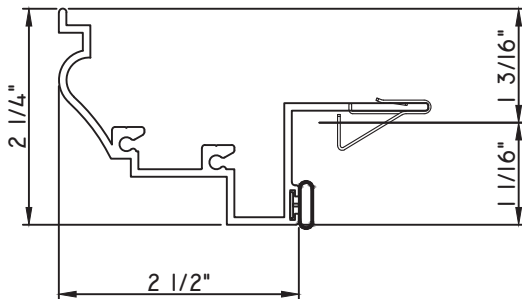

M24836 - PANNING
BPN-9159 - W.S.
MH8-18X1 LP - FASTENER (QTY. 8)
1974 - CLIP
(6" FROM EACH CORNER & 20" O.C.)

PRESET PANNING

M21993 - PANNING
BPN-9159 - W.S.
MH8-18X1 LP - FASTENER (QTY. 8)
1974 - CLIP
(6" FROM EACH CORNER & 20" O.C.)