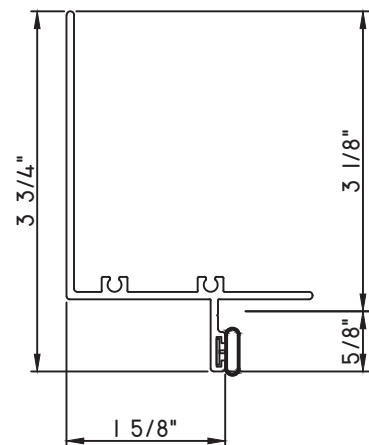

PRESET PANNING
M14957 - PANNING
BPN-9159 - W.S.
MH8-18X1 LP - FASTENER (QTY. 8)

SCALE 1:2