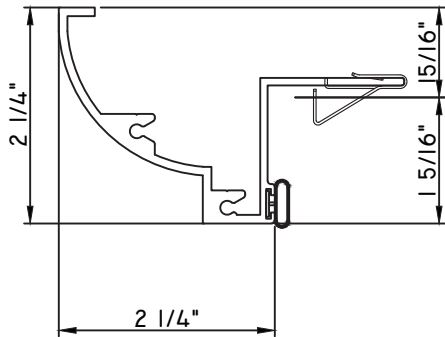

PRESET PANNING
20616 - PANNING

PRESET PANNING
M22884 - PANNING
BPN-9159 - W.S.
MH8-18X1 LP - FASTENER (QTY. 8)
1974 - CLIP
(6" FROM EACH CORNER & 20" O.C.)

PRESET PANNING
M25335 - PANNING
BPN-9159 - W.S.
MH8-18X1 LP - FASTENER (QTY. 8)
1974 - CLIP
(6" FROM EACH CORNER & 20" O.C.)
NEW DIE