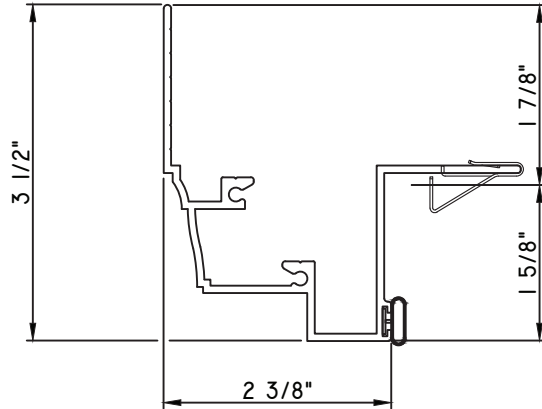

PRESET PANNING

M24836 - PANNING
BPN-9159 - W.S.
MH8-18X1 LP - FASTENER (QTY. 8)
1974 - CLIP
(6" FROM EACH CORNER & 20" O.C.)