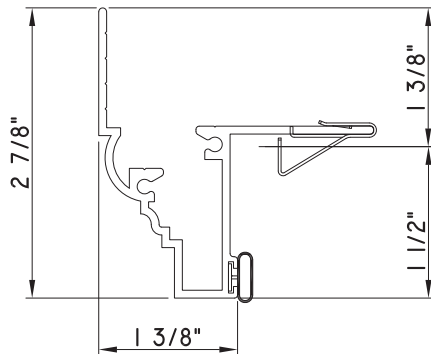

ALUMINUM PRESET PANNINGS K200 - SLIDER, END VENT SLIDER

PRESET PANNING
M26031 - PANNING
BPN-9159 - W.S.
MH8-18X1 LP - FASTENER (QTY. 8)
1974 - CLIP
(6" FROM EACH CORNER & 20" O.C.)