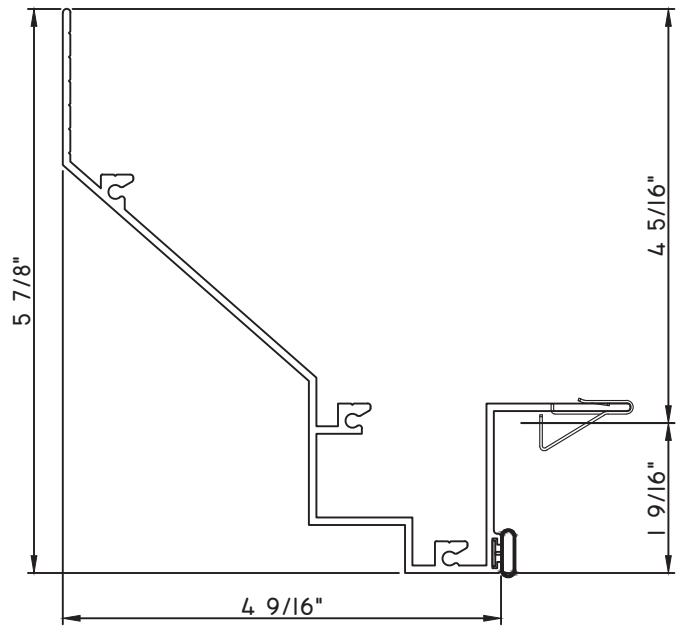

PRESET PANNING

1. M23543 - PANNING
   - BPN-9159 - W.S.
   - MH8-18X1 LP - FASTENER (QTY. 12)
   - 1974 - CLIP
   - (6" FROM EACH CORNER & 20" O.C.)
2. SCALE 1:2

Our products are tested to the standards of and certified by some of the foremost organizations in the fenestration industry.