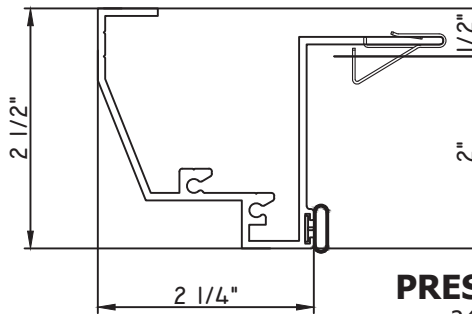

PRESET PANNING

24268 - PANNING
BPN-9159 - W.S.
MH8-18X1 LP - FASTENER (QTY. 8)
1974 - CLIP