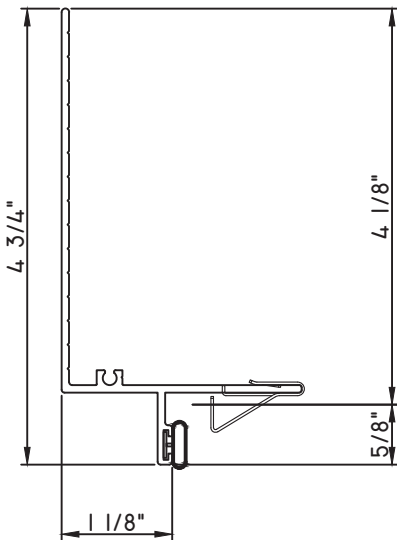

PRESET PANNING

M17748 - PANNING
BPN-9159 - W.S.
MH8-18X1 LP - FASTENER (QTY. 4)
1974 - CLIP
(6" FROM EACH CORNER & 20" O.C.)

PRESET PANNING

M24943 - PANNING
BPN-9159 - W.S.
MH8-18X1 LP - FASTENER (QTY. 4)
1974 - CLIP
(6" FROM EACH CORNER & 20" O.C.)