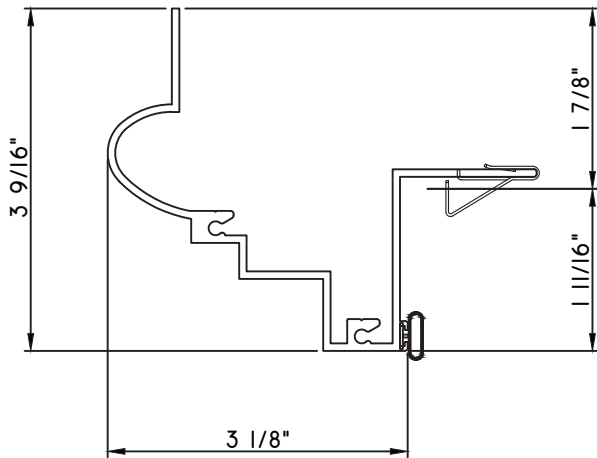

ALUMINUM PRESET PANNINGS K200 - SLIDER, END VENT SLIDER

PRESET PANNING

M21345 - PANNING
BPN-9159 - W.S.
MH8-18X1 LP - FASTENER (QTY. 8)
1974 - CLIP
(6" FROM EACH CORNER & 20" O.C.)