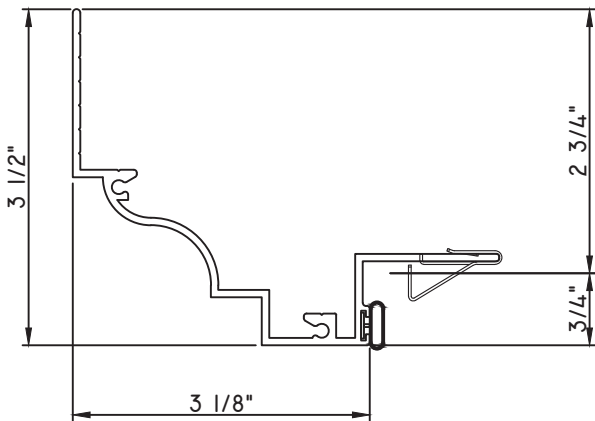

PRESET PANNING
M22463 - PANNING
BPN-9159 - W.S.
MH8-18X1 LP - FASTENER (QTY. 8)
1974 - CLIP
(6" FROM EACH CORNER & 20" O.C.)