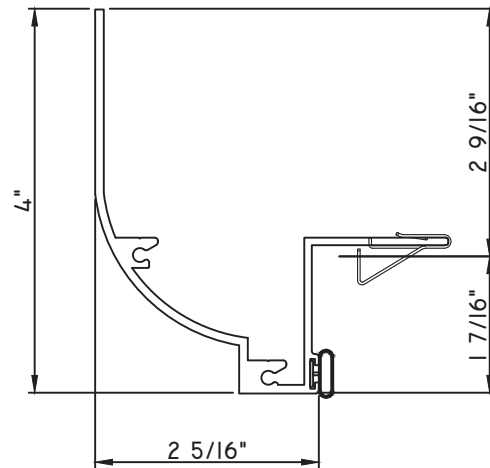

PRESET PANNING
M22258 - PANNING
BPN-9159 - W.S.
MH8-18X1 LP - FASTENER (QTY. 8)
1974 - CLIP
(6" FROM EACH CORNER & 20" O.C.)

SCALE 1:2