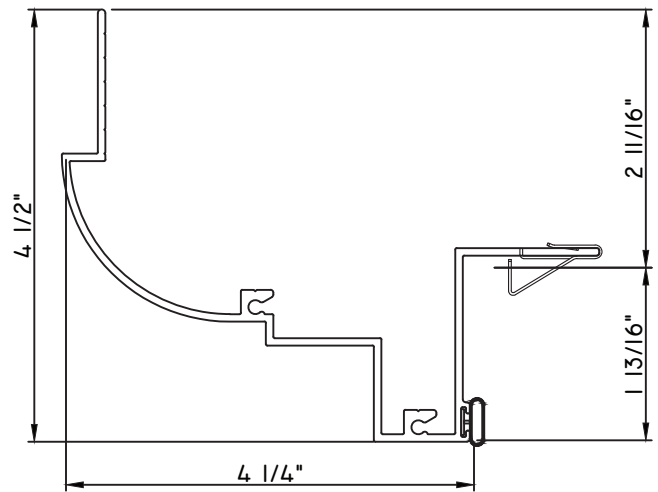

PRESET PANNING
M3034 - PANNING
BPN-9159 - W.S.
MH8-18X1 LP - FASTENER (QTY. 8)
1974 - CLIP
(6" FROM EACH CORNER & 20" O.C.)