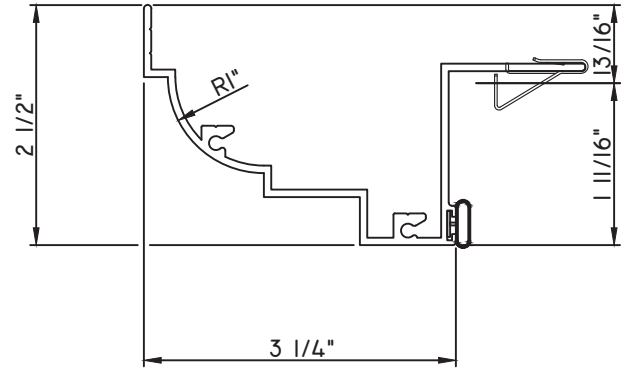

PRESET PANNING
M22883 - PANNING