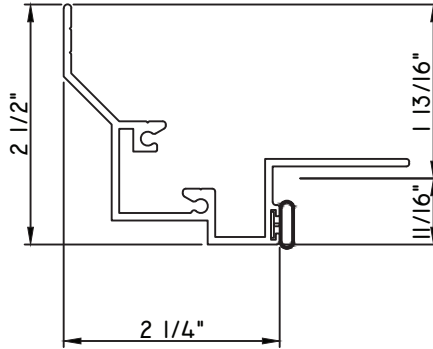

PRESET PANNING
M22884 - PANNING
BPN-9159 - W.S.
MH8-18X1 LP - FASTENER (QTY. 8)
1974 - CLIP
(6" FROM EACH CORNER & 20" O.C.)