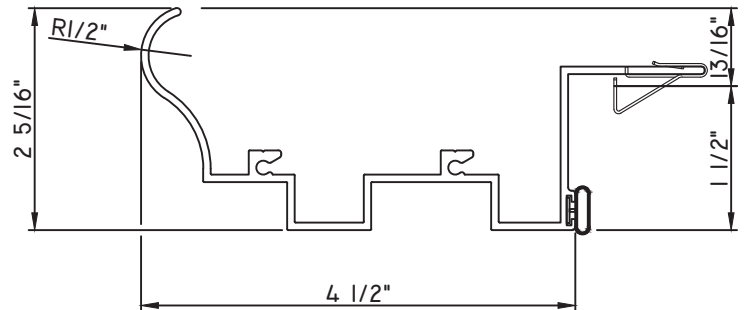

PRESET PANNING
M24835 - PANNING
BPN-9159 - W.S.
MH8-18X1 LP - FASTENER (QTY. 8)
1974 - CLIP
(6" FROM EACH CORNER & 20" O.C.)
NEW DIE

SCALE 1:2

Our products are tested to the standards of and certified by some of the foremost organizations in the fenestration industry.