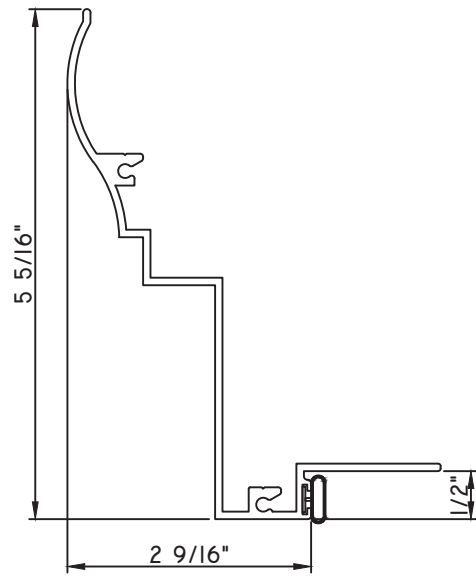

PRESET PANNING
M25334 - PANNING
BPN-9159 - W.S.
MH8-18X1 LP - FASTENER (QTY. 8)
1974 - CLIP
(6" FROM EACH CORNER & 20" O.C.)
NEW DIE

SCALE 1:2