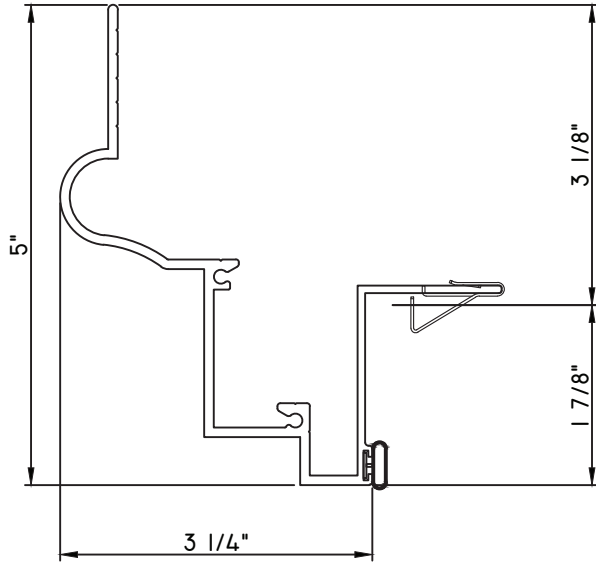

ALUMINUM PRESET PANNINGS K200 - SLIDER, END VENT SLIDER

PRESET PANNING
M18070 - PANNING
BPN-9159 - W.S.
MH8-18X1 LP - FASTENER (QTY. 8)
1974 - CLIP
(6" FROM EACH CORNER & 20" O.C.)