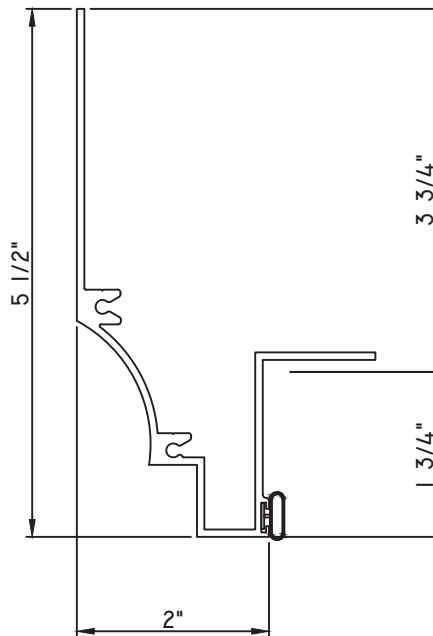

PRESET PANNING

M20747 - PANNING