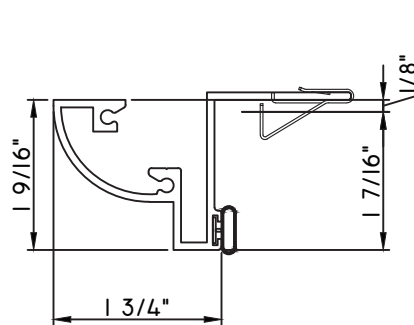

PRESET PANNING
M23569 - PANNING
BPN-9159 - W.S.
MH8-18X1 LP - FASTENER (QTY. 8)
1974 - CLIP
(6" FROM EACH CORNER & 20" O.C.)