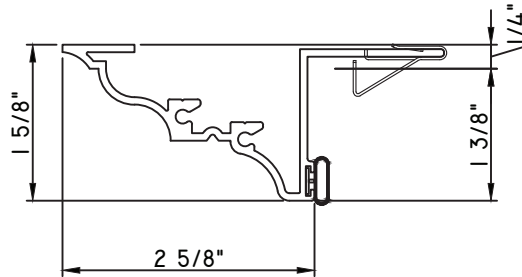

PRESET PANNING
M23650 - PANNING
BPN-9159 - W.S.
MH8-18X1 LP - FASTENER (QTY. 8)
1974 - CLIP
(6" FROM EACH CORNER & 20" O.C.)