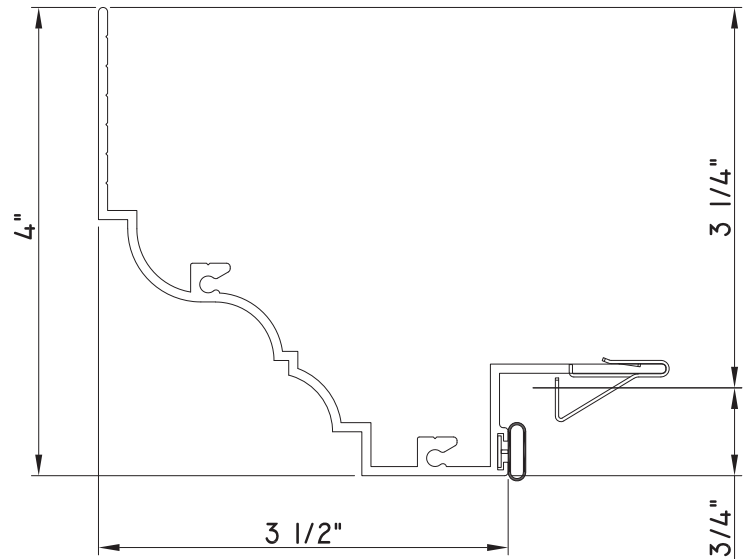

PRESET PANNING
M26033 - PANNING
BPN-9159 - W.S.
MH8-18X1 LP - FASTENER (QTY. 8)
1974 - CLIP
(6" FROM EACH CORNER & 20" O.C.)

SCALE 1:2

Our products are tested to the standards of and certified by some of the foremost organizations in the fenestration industry.