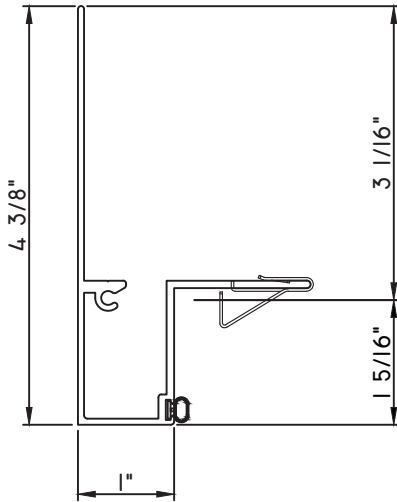

ALUMINUM PRESET PANNINGS K200 - SLIDER, END VENT SLIDER

All information seen within this document are considered current. However periodic changes/updates to our products are necessary. Quaker Window Products Inc. reserves the right to change any information without notice.

PRESET PANNING

M20505 - PANNING
9146E - W.S.
1974 - CLIP
MH8-18X1 LP - FASTENER (QTY. 4)