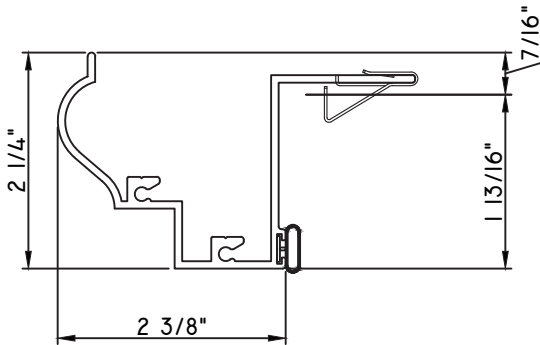

ALUMINUM PRESET PANNINGS K200 - SLIDER, END VENT SLIDER

PRESET PANNING

M17826 - PANNING
BPN-9159 - W.S.
MH8-18X1 LP - FASTENER (QTY. 8)
1974 - CLIP
(6" FROM EACH CORNER & 20" O.C.)