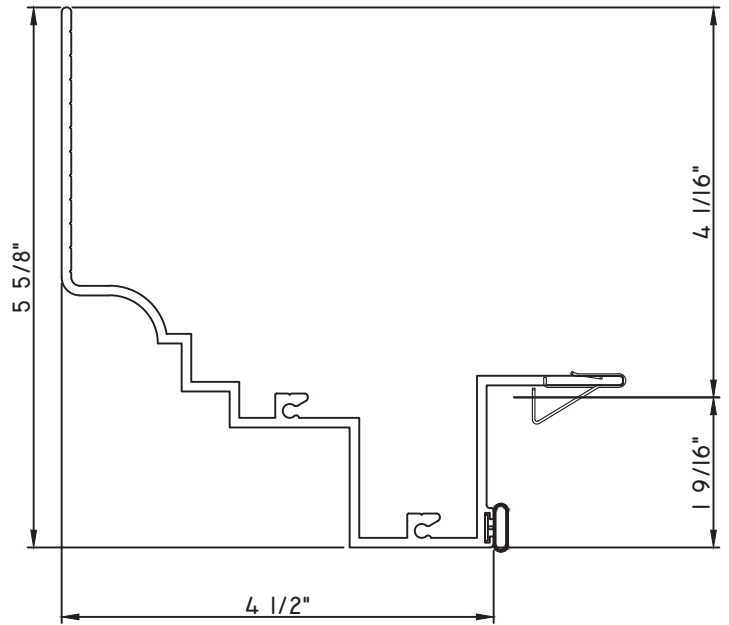

PRESET PANNING
M22085 - PANNING
BPN-9159 - W.S.
MH8-18X1 LP - FASTENER (QTY. 8)
1974 - CLIP
(6" FROM EACH CORNER & 20" O.C.)

SCALE 1:2