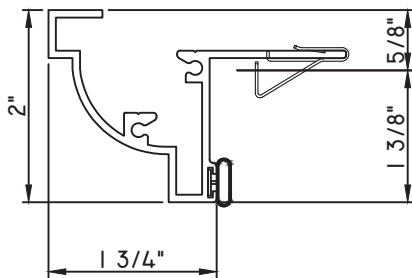

PRESET PANNING
M24925 - PANNING
BPN-9159 - W.S.
MH8-18X1 LP - FASTENER (QTY. 8)
1974 - CLIP
(6" FROM EACH CORNER & 20" O.C.)