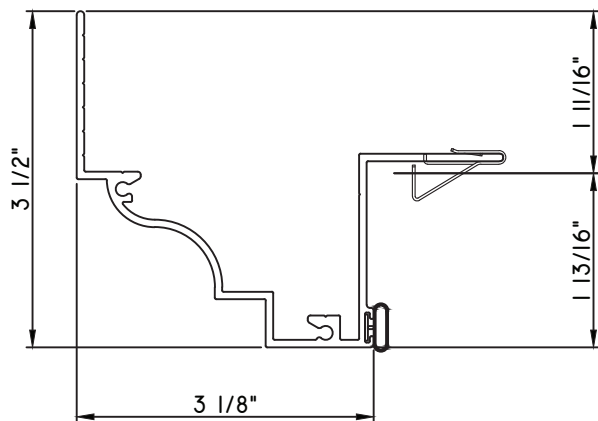

PRESET PANNING
M18041 - PANNING
BPN-9159 - W.S.
MH8-18X1 LP - FASTENER (QTY. 8)
1974 - CLIP
(6" FROM EACH CORNER & 20" O.C.)

SCALE 1:2