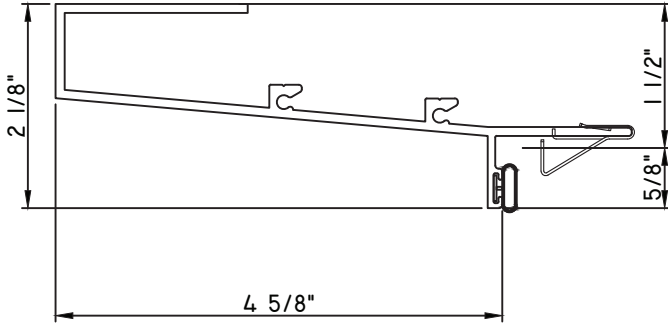

ALUMINUM PRESET PANNINGS K200 - SLIDER, END VENT SLIDER

PRESET PANNING

- M24766 - PANNING
- BPN-9159 - W.S.
- MH8-18X1 LP - FASTENER (QTY. 8)
- 1974 - CLIP
- (6" FROM EACH CORNER & 20" O.C.)
- NEW DIE