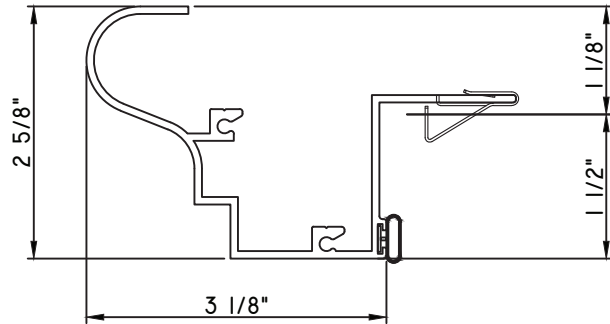

PRESET PANNING

M25009 - PANNING
BPN-9159 - W.S.
MH8-18X1 LP - FASTENER (QTY. 8)
1974 - CLIP
(6" FROM EACH CORNER & 20" O.C.)