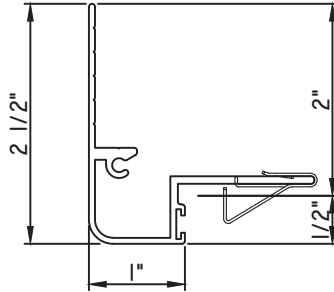

PRESET PANNING

M23977 - PANNING
BPN-9159 - W.S.
1974 - CLIP
MH8-18X1 LP - FASTENER (QTY. 4)