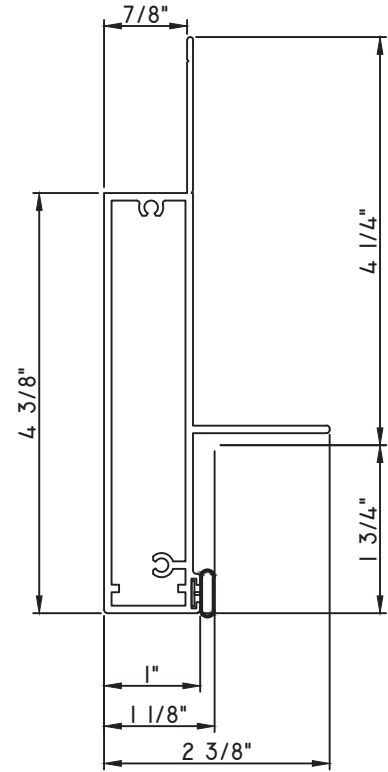

PRESET PANNING

M24692 - PANNING