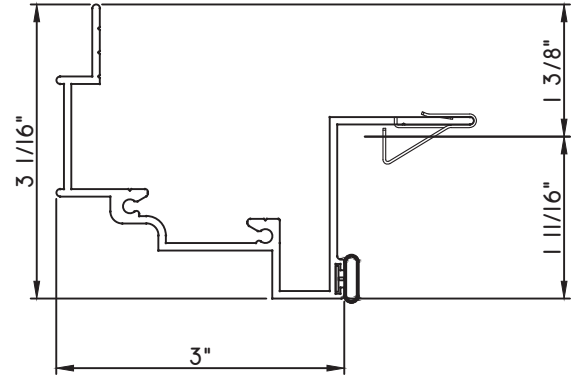

PRESET PANNING
M18315 - PANNING
BPN-9159 - W.S.
MH8-18X1 LP - FASTENER (QTY. 8)
1974 - CLIP
(6" FROM EACH CORNER & 20" O.C.)