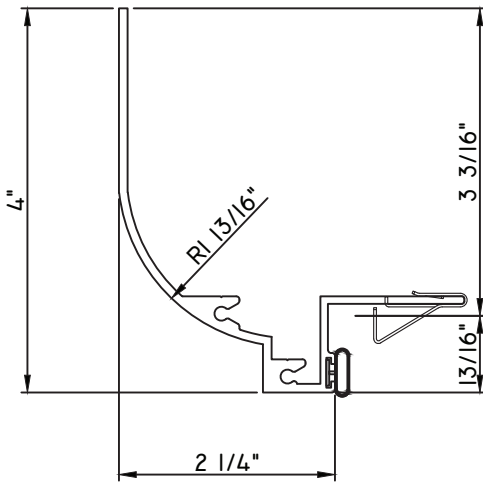

PRESET PANNING

M19663 - PANNING
BPN-9159 - W.S.
MH8-18X1 LP - FASTENER (QTY. 8)
1974 - CLIP
(6" FROM EACH CORNER & 20" O.C.)