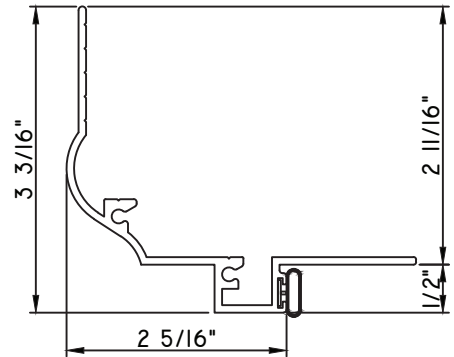

PRESET PANNING
M25335 - PANNING
BPN-9159 - W.S.
MH8-18X1 LP - FASTENER (QTY. 8)
1974 - CLIP
(6" FROM EACH CORNER & 20" O.C.)
NEW DIE