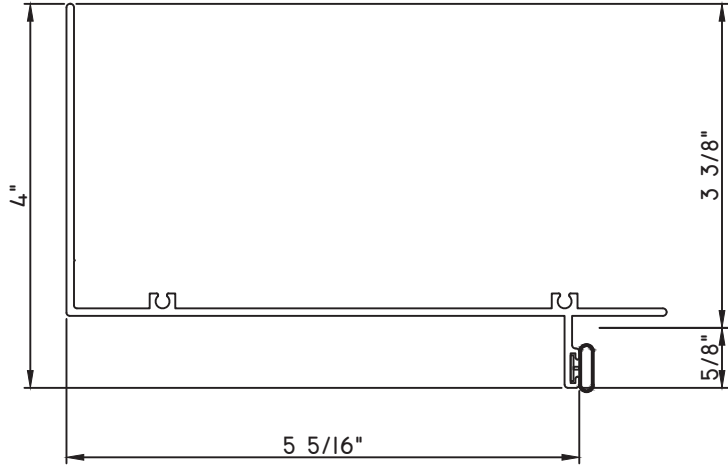

ALUMINUM PRESET PANNINGS K200 - SLIDER, END VENT SLIDER

PRESET PANNING
MAX9523-18' - PANNING
BPN-9159 - W.S.
MH8-18X1 LP - FASTENER (QTY. 8)