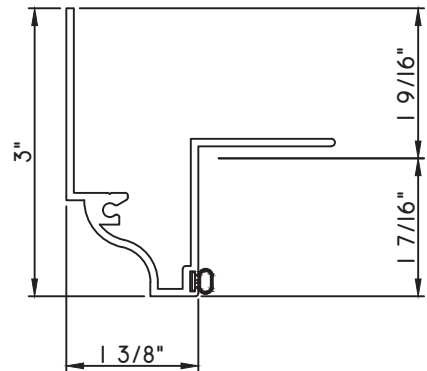

PRESET PANNING

M17748 - PANNING
BPN-9159 - W.S.
MH8-18X1 LP - FASTENER (QTY. 4)
1974 - CLIP
(6" FROM EACH CORNER & 20" O.C.)

PRESET PANNING

M24943 - PANNING
BPN-9159 - W.S.
MH8-18X1 LP - FASTENER (QTY. 4)
1974 - CLIP
(6" FROM EACH CORNER & 20" O.C.)