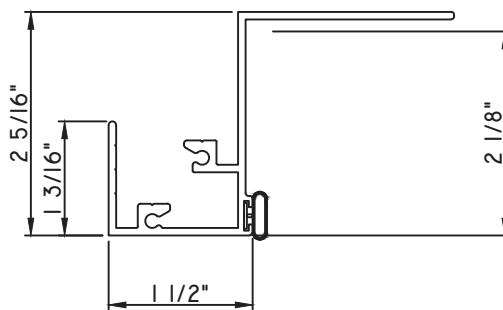

PRESET PANNING
M22279 - PANNING
BPN-9159 - W.S.
MH8-18X1 LP - FASTENER (QTY. 8)