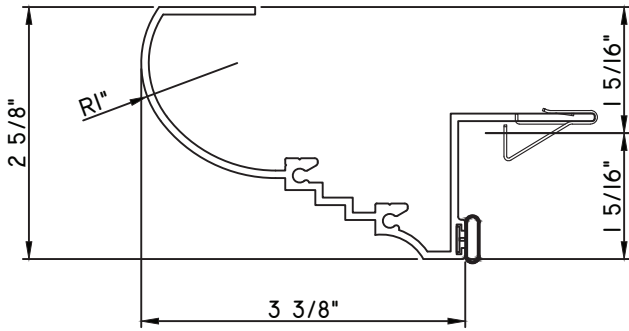

ALUMINUM PRESET PANNINGS K200 - SLIDER, END VENT SLIDER

PRESET PANNING
M18055 - PANNING