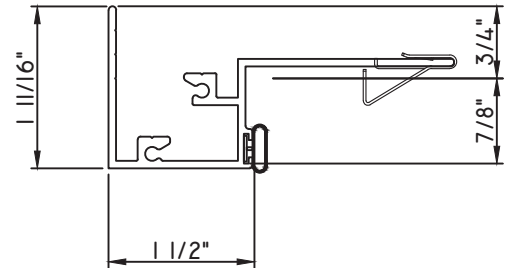

PRESET PANNING
M22278 - PANNING
BPN-9159 - W.S.
MH8-18X1 LP - FASTENER (QTY. 8)