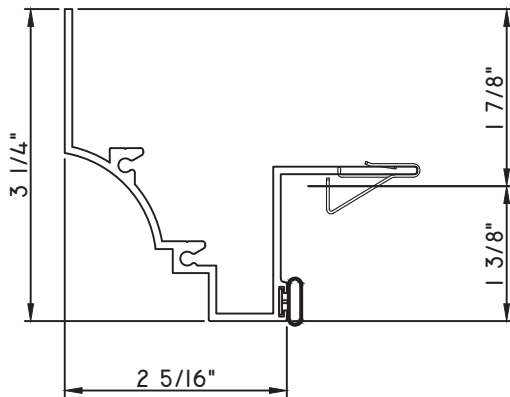

PRESET PANNING
M20627 - PANNING
BPN-9159 - W.S.
MH8-18X1 LP - FASTENER (QTY. 8)
1974 - CLIP
(6" FROM EACH CORNER & 20" O.C.)