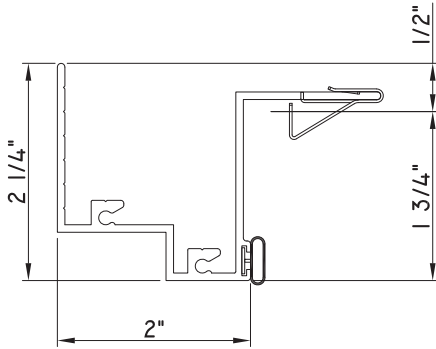

ALUMINUM PRESET PANNINGS K200 - SLIDER, END VENT SLIDER

PRESET PANNING

M25906 - PANNING
BPN-9159 - W.S.
MH8-18X1 LP - FASTENER (QTY. 4)
1974 - CLIP
(6" FROM EACH CORNER & 20" O.C.)