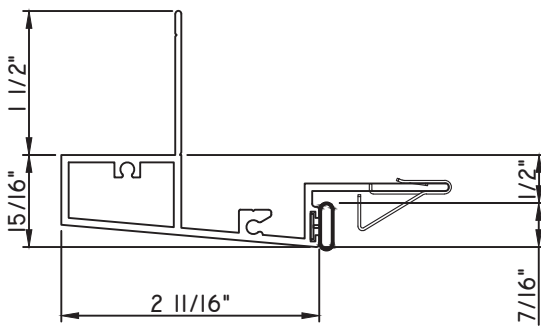

PRESET PANNING
M23753 - PANNING
BPN-9159 - W.S.
MH8-18X1 LP - FASTENER (QTY. 8)
1974 - CLIP
(6" FROM EACH CORNER & 20" O.C.)