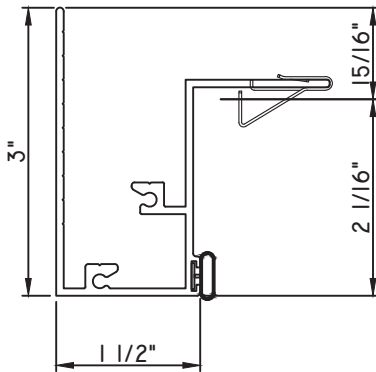

PRESET PANNING
M21662 - PANNING
BPN-9159 - W.S.
MH8-18X1 LP - FASTENER (QTY. 8)
1974 - CLIP
(6" FROM EACH CORNER & 20" O.C.)