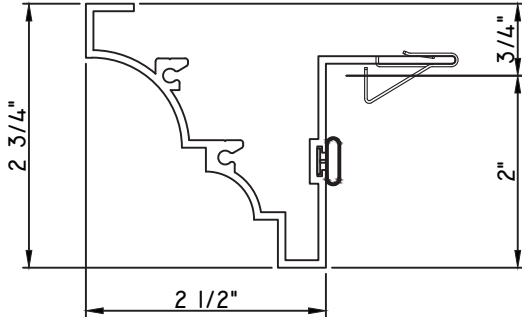

ALUMINUM PRESET PANNINGS K200 - SLIDER, END VENT SLIDER

PRESET PANNING
M24892 - PANNING
BPN-9159 - W.S.
MH8-18X1 LP - FASTENER (QTY. 8)
1974 - CLIP
(6" FROM EACH CORNER & 20" O.C.)