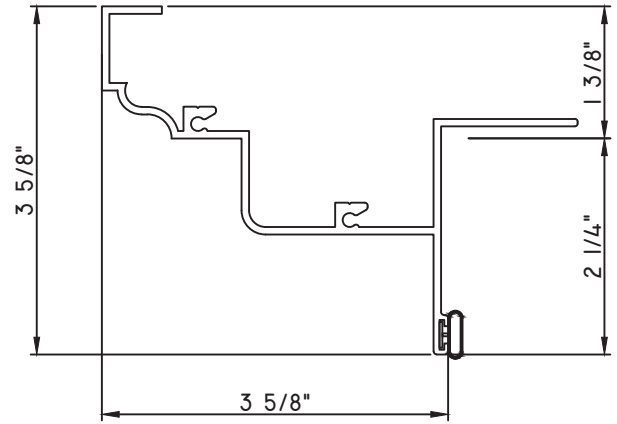

SCALE 1:2

Our products are tested to the standards of and certified by some of the foremost organizations in the fenestration industry.

ALUMINUM PRESET PANNINGS K200 - SLIDER, END VENT SLIDER

PRESET PANNING
M20844 - PANNING
BPN-9159 - W.S.
MH8-18X1 LP - FASTENER (QTY. 8)
1974 - CLIP
(6" FROM EACH CORNER & 20" O.C.)