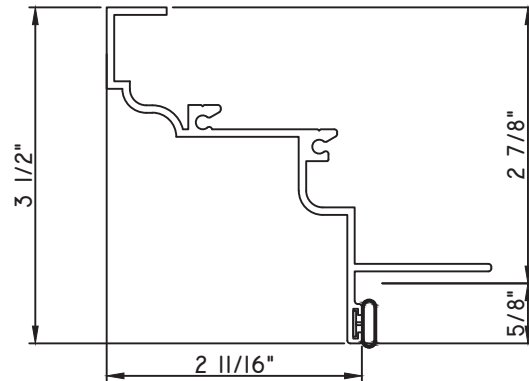

PRESET PANNING
M24467 - PANNING
BPN-9159 - W.S.

SCALE 1:2

Our products are tested to the standards of and certified by some of the foremost organizations in the fenestration industry.