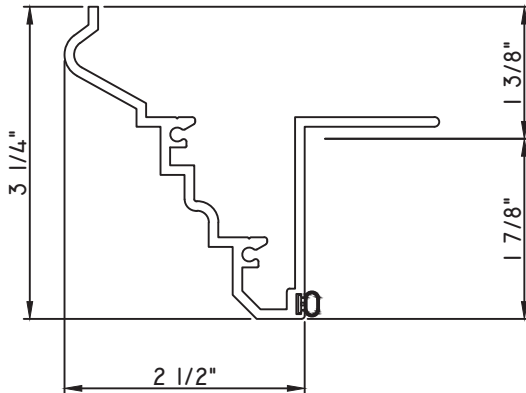

M24836 - PANNING
BPN-9159 - W.S.
MH8-18X1 LP - FASTENER (QTY. 8)
1974 - CLIP
(6" FROM EACH CORNER & 20" O.C.)

PRESET PANNING

M21993 - PANNING
BPN-9159 - W.S.
MH8-18X1 LP - FASTENER (QTY. 8)
1974 - CLIP
(6" FROM EACH CORNER & 20" O.C.)