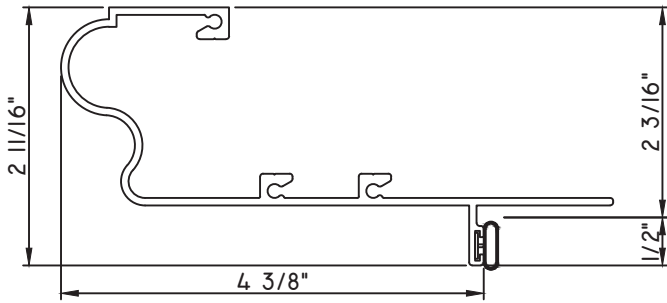

ALUMINUM PRESET PANNINGS K200 - SLIDER, END VENT SLIDER

PRESET PANNING
M23890 - PANNING
BPN-9159 - W.S.
MH8-18X1 LP - FASTENER (QTY. 8)
1974 - CLIP
(6" FROM EACH CORNER & 20" O.C.)