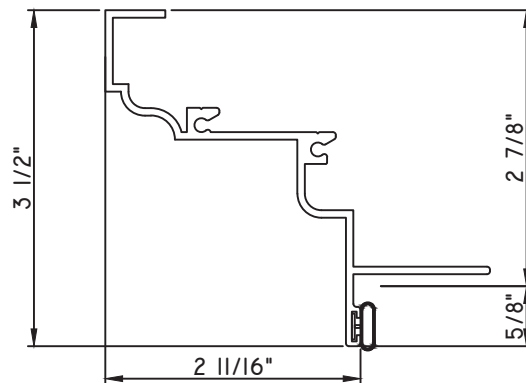

M23753 - PANNING  
BPN-9159 - W.S.  
MH8-18X1 LP - FASTENER (QTY. 8)  
1974 - CLIP  
(6" FROM EACH CORNER & 20" O.C.)

**PRESET PANNING**

M24467- PANNING  
BPN-9159 - W.S.

SCALE 1:2