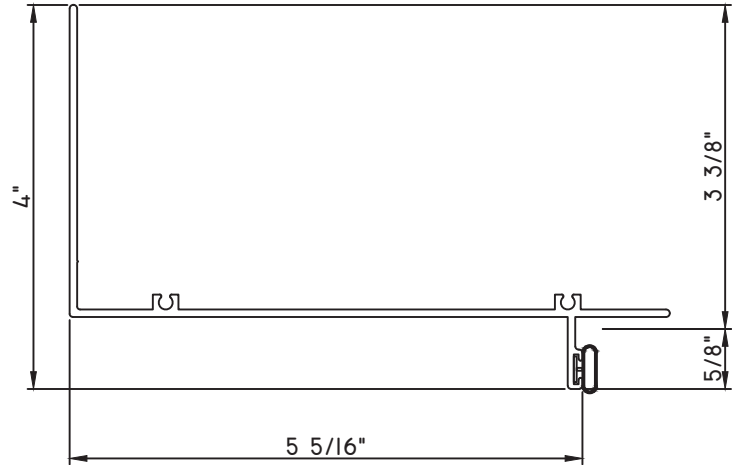

ALUMINUM PRESET PANNINGS K200 - CENTER VENT SLIDER

PRESET PANNING
MAX9523-18' - PANNING
BPN-9159 - W.S.
MH8-18X1 LP - FASTENER (QTY. 8)