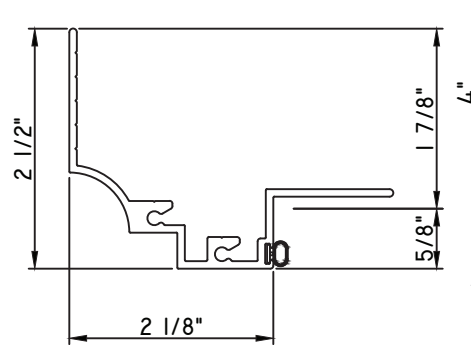

PRESET PANNING

M22415 - PANNING
9146E - W.S.
MH8-18X1 LP - FASTENER (QTY. 8)