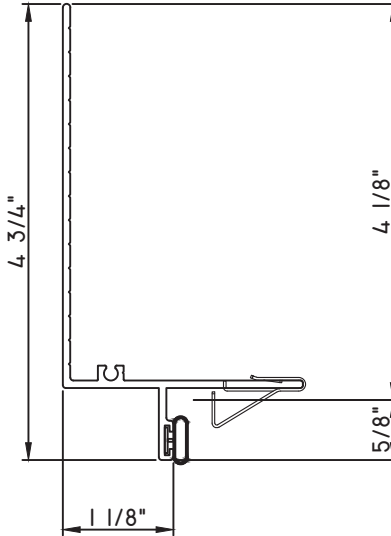

### PRESET PANNING

M17748 - PANNING  
BPN-9159 - W.S.  
MH8-18X1 LP - FASTENER (QTY. 4)  
1974 - CLIP  
(6" FROM EACH CORNER & 20" O.C.)