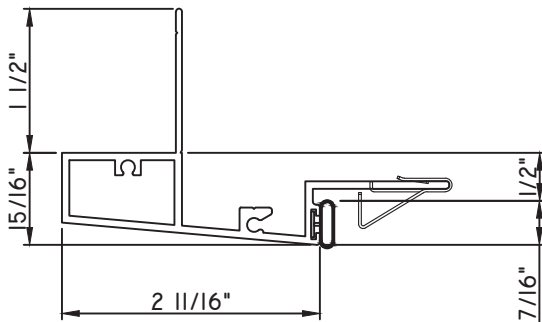

PRESET PANNING

M23753 - PANNING
BPN-9159 - W.S.
MH8-18X1 LP - FASTENER (QTY. 8)
1974 - CLIP
(6" FROM EACH CORNER & 20" O.C.)