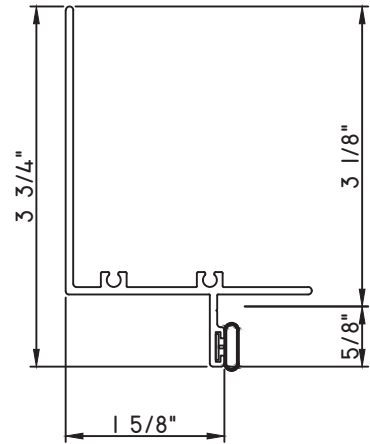

### PRESET PANNING

M17748 - PANNING  
BPN-9159 - W.S.  
MH8-18X1 LP - FASTENER (QTY. 4)  
1974 - CLIP  
(6" FROM EACH CORNER & 20" O.C.)