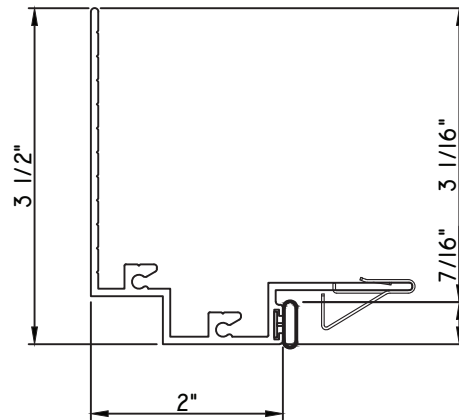

PRESET PANNING

M23648-18 - PANNING
BPN-9159 - W.S.
MH8-18X1 LP - FASTENER (QTY. 8)
1974 - CLIP
(6" FROM EACH CORNER & 20" O.C.)

Our products are tested to the standards of and certified by some of the foremost organizations in the fenestration industry.

SCALE 1:2