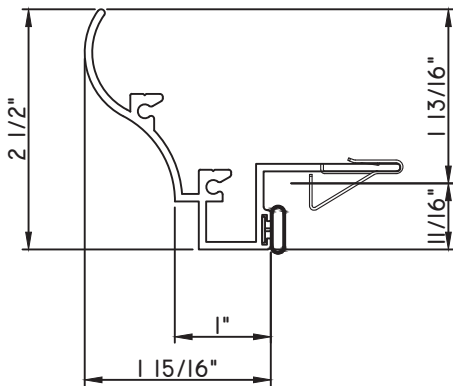

PRESET PANNING

M22885 - PANNING
BPN-9159 - W.S.
MH8-18X1 LP - FASTENER (QTY. 8)
1974 - CLIP
(6" FROM EACH CORNER & 20" O.C.)