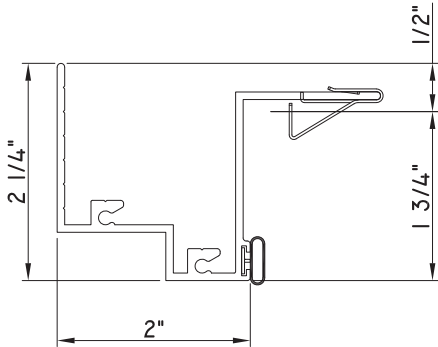

ALUMINUM PRESET PANNINGS K200 - CENTER VENT SLIDER

PRESET PANNING

M25906 - PANNING
BPN-9159 - W.S.
MH8-18X1 LP - FASTENER (QTY. 4)
1974 - CLIP
(6" FROM EACH CORNER & 20" O.C.)