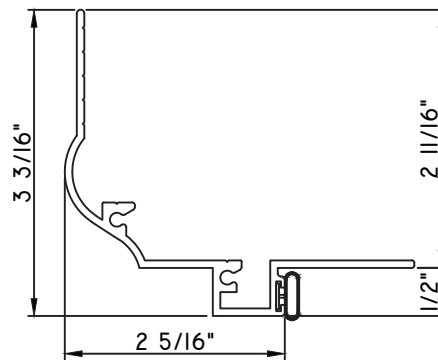

PRESET PANNING

M25335 - PANNING
BPN-9159 - W.S.
MH8-18X1 LP - FASTENER (QTY. 8)
1974 - CLIP
(6" FROM EACH CORNER & 20" O.C.)
NEW DIE

SCALE 1:2