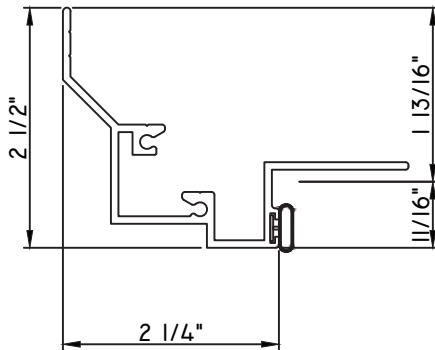

PRESET PANNING

M22884 - PANNING
BPN-9159 - W.S.
MH8-18X1 LP - FASTENER (QTY. 8)
1974 - CLIP
(6" FROM EACH CORNER & 20" O.C.)