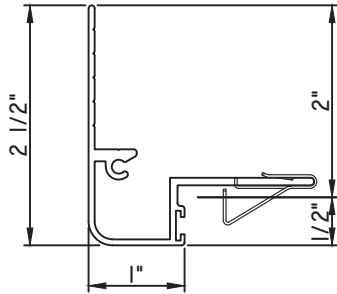

PRESET PANNING

M23977 - PANNING
BPN-9159 - W.S.
1974 - CLIP
MH8-18X1 LP - FASTENER (QTY. 4)