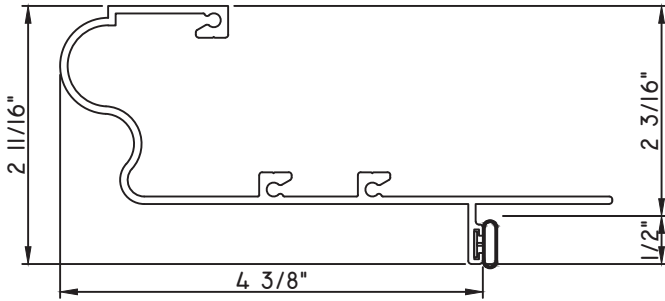

ALUMINUM PRESET PANNINGS K200 - CENTER VENT SLIDER

PRESET PANNING
M23890 - PANNING
BPN-9159 - W.S.
MH8-18X1 LP - FASTENER (QTY. 8)
1974 - CLIP
(6" FROM EACH CORNER & 20" O.C.)