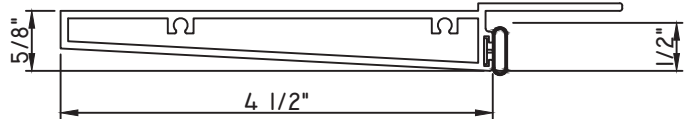

PRESET PANNING
M23850 - PANNING
BPN-9159 - W.S.
MH8-18X1 LP - FASTENER (QTY. 8)
1974 - CLIP
(6" FROM EACH CORNER & 20" O.C.)