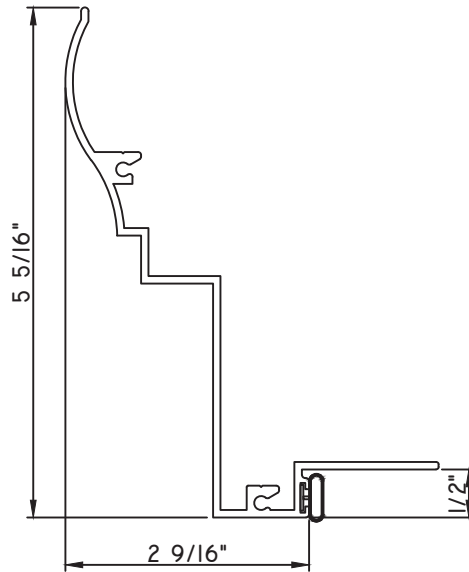

ALUMINUM PRESET PANNINGS K200 - CENTER VENT SLIDER

PRESET PANNING

M25334 - PANNING
BPN-9159 - W.S.
MH8-18X1 LP - FASTENER (QTY. 8)
1974 - CLIP
(6" FROM EACH CORNER & 20" O.C.)
NEW DIE