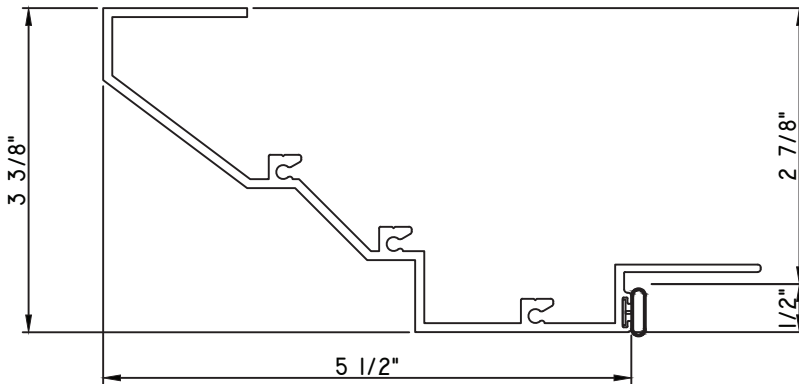

PRESET PANNING
M23631 - PANNING
BPN-9159 - W.S.
MH8-18X1 LP - FASTENER (QTY. 8)

SCALE 1:2

Our products are tested to the standards of and certified by some of the foremost organizations in the fenestration industry.