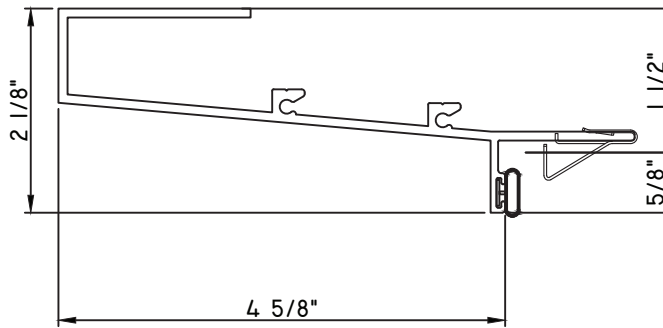

PRESET PANNING
M24766 - PANNING
BPN-9159 - W.S.
MH8-18X1 LP - FASTENER (QTY. 8)
1974 - CLIP
(6" FROM EACH CORNER & 20" O.C.)
NEW DIE