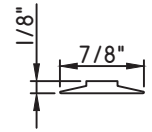

3/8" Internal (Alum.)
BL230X5/16
Black only

5/8" Internal (Alum.)
M3-16X5/8

3/4" Internal (Alum.)
M36-04

**3/4" Internal (Alum.)
Contoured**
M5.5X18

1" Internal (Alum.)
227688

SCALE 1:2

Our products are tested to the standards of and certified by some of the foremost organizations in the fenestration industry.

ALUMINUM APPLIED MUNTINS K200 - HORIZONTAL SLIDER

Unless noted otherwise, all Applied Muntin profiles shown may be used on the interior and exterior sides of the insulated glass.

1/2"X1/8"
M165

3/4"X1/16"
MAY5950

7/8"X1/16"
M24426

7/8"X1/8"
M22363
(interior side only)

7/8"X1/8"
M20759
(interior side only)

7/8"X1/8"
M22361
(interior side only)

Our products are tested to the standards of and certified by some of the foremost organizations in the fenestration industry.