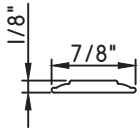

3/8" Internal (Alum.)
BL230X5/16
Black only

5/8" Internal (Alum.)
M3-16X5/8

3/4" Internal (Alum.)
M36-04

**3/4" Internal (Alum.)
Contoured**
M5.5X18

1" Internal (Alum.)
227688

SCALE 1:2

Our products are tested to the standards of and certified by some of the foremost organizations in the fenestration industry.

ALUMINUM APPLIED MUNTINS K200 - HORIZONTAL SLIDER

Unless noted otherwise, all Applied Muntin profiles shown may be used on the interior and exterior sides of the insulated glass.

1/2"X1/8"
M165

3/4"X1/16"
MAY5950

7/8"X1/16"
M24426

7/8"X1/8"
M22363
(interior side only)

7/8"X1/8"
M20759
(interior side only)

7/8"X1/8"
M22361
(interior side only)

Our products are tested to the standards of and certified by some of the foremost organizations in the fenestration industry.