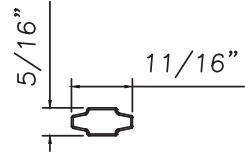

3/8" Internal (Alum.)
BL230X5/16
Black only

5/8" Internal (Alum.)
M3-16X5/8

3/4" Internal (Alum.)
M36-04

**3/4" Internal (Alum.)
Contoured**
M5.5X18

1" Internal (Alum.)
227688

SCALE 1:2

Our products are tested to the standards of and certified by some of the foremost organizations in the fenestration industry.

ALUMINUM APPLIED MUNTINS K200 - HORIZONTAL SLIDER

Unless noted otherwise, all Applied Muntin profiles shown may be used on the interior and exterior sides of the insulated glass.

1/2"X1/8"
M165

3/4"X1/16"
MAY5950