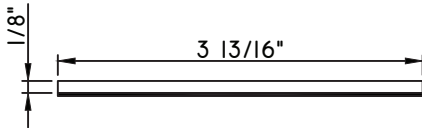

SCALE 1:2

ALUMINUM APPLIED MUNTINS K200 - HORIZONTAL SLIDER

Unless noted otherwise, all Applied Muntin profiles shown may be used on the interior and exterior sides of the insulated glass.

Our products are tested to the standards of and certified by some of the foremost organizations in the fenestration industry.

ALUMINUM APPLIED MUNTINS K200 - HORIZONTAL SLIDER

Unless noted otherwise, all Applied Muntin profiles shown may be used on the interior and exterior sides of the insulated glass.

3 13/16"X1/8"
M10185
(interior side only)