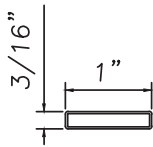

3/8" Internal (Alum.)
BL230X5/16
Black only

5/8" Internal (Alum.)
M3-16X5/8

3/4" Internal (Alum.)
M36-04

**3/4" Internal (Alum.)
Contoured**
M5.5X18

1" Internal (Alum.)
227688

SCALE 1:2

Our products are tested to the standards of and certified by some of the foremost organizations in the fenestration industry.

ALUMINUM APPLIED MUNTINS K200 - HORIZONTAL SLIDER

Unless noted otherwise, all Applied Muntin profiles shown may be used on the interior and exterior sides of the insulated glass.

1/2"X1/8"
M165

3/4"X1/16"
MAY5950

7/8"X1/16"
M24426

7/8"X1/8"
M22363
(interior side only)

7/8"X1/8"
M20759
(interior side only)

7/8"X1/8"
M22361
(interior side only)

Our products are tested to the standards of and certified by some of the foremost organizations in the fenestration industry.