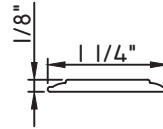

SCALE 1:2

ALUMINUM APPLIED MUNTINS K200 - HORIZONTAL SLIDER

Unless noted otherwise, all Applied Muntin profiles shown may be used on the interior and exterior sides of the insulated glass.

1"X1/16"
MAX10847

1 1/4"X1/8"
M1306
(interior side only)

1 1/4"X1/8"
M22362
(interior side only)

1 5/16"X1/8"
M22380
(interior side only)

1 1/2"X1/16"
M320

1 3/4"X1/16"
M187

Our products are tested to the standards of and certified by some of the foremost organizations in the fenestration industry.