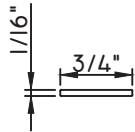

3/4"X1/16"
MAY5950