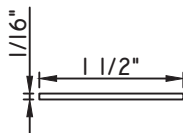

7/8"X1/16"
M24426

7/8"X1/8"
M22363
(interior side only)

7/8"X1/8"
M20759
(interior side only)

7/8"X1/8"
M22361
(interior side only)

Our products are tested to the standards of and certified by some of the foremost organizations in the fenestration industry.

SCALE 1:2

ALUMINUM APPLIED MUNTINS K200 - HORIZONTAL SLIDER

Unless noted otherwise, all Applied Muntin profiles shown may be used on the interior and exterior sides of the insulated glass.

1"X1/16"
MAX10847

1 1/4"X1/8"
M1306
(interior side only)

1 1/4"X1/8"
M22362
(interior side only)

1 5/16"X1/8"
M22380
(interior side only)

1 1/2"X1/16"
M320

1 3/4"X1/16"
M187

Our products are tested to the standards of and certified by some of the foremost organizations in the fenestration industry.