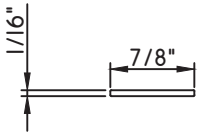

3/8" Internal (Alum.)
BL230X5/16
Black only

5/8" Internal (Alum.)
M3-16X5/8

3/4" Internal (Alum.)
M36-04

**3/4" Internal (Alum.)
Contoured**
M5.5X18

1" Internal (Alum.)
227688

SCALE 1:2

Our products are tested to the standards of and certified by some of the foremost organizations in the fenestration industry.

ALUMINUM APPLIED MUNTINS K200 - HORIZONTAL SLIDER

Unless noted otherwise, all Applied Muntin profiles shown may be used on the interior and exterior sides of the insulated glass.

1/2"X1/8"
M165

3/4"X1/16"
MAY5950

7/8"X1/16"
M24426

7/8"X1/8"
M22363
(interior side only)

7/8"X1/8"
M20759
(interior side only)

7/8"X1/8"
M22361
(interior side only)

Our products are tested to the standards of and certified by some of the foremost organizations in the fenestration industry.