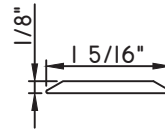

7/8"X1/16"
M24426

7/8"X1/8"
M22363
(interior side only)

7/8"X1/8"
M20759
(interior side only)

7/8"X1/8"
M22361
(interior side only)

Our products are tested to the standards of and certified by some of the foremost organizations in the fenestration industry.

SCALE 1:2

ALUMINUM APPLIED MUNTINS K200 - HORIZONTAL SLIDER

Unless noted otherwise, all Applied Muntin profiles shown may be used on the interior and exterior sides of the insulated glass.

1"X1/16"
MAX10847

1 1/4"X1/8"
M1306
(interior side only)

1 1/4"X1/8"
M22362
(interior side only)

1 5/16"X1/8"
M22380
(interior side only)

1 1/2"X1/16"
M320

1 3/4"X1/16"
M187

Our products are tested to the standards of and certified by some of the foremost organizations in the fenestration industry.