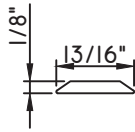

3/8" Internal (Alum.)
BL230X5/16
Black only

5/8" Internal (Alum.)
M3-16X5/8

3/4" Internal (Alum.)
M36-04

**3/4" Internal (Alum.)
Contoured**
M5.5X18

1" Internal (Alum.)
227688

SCALE 1:2

Our products are tested to the standards of and certified by some of the foremost organizations in the fenestration industry.

ALUMINUM APPLIED MUNTINS K200 - HORIZONTAL SLIDER

Unless noted otherwise, all Applied Muntin profiles shown may be used on the interior and exterior sides of the insulated glass.

1/2"X1/8"
M165

3/4"X1/16"
MAY5950

7/8"X1/16"
M24426

7/8"X1/8"
M22363
(interior side only)

7/8"X1/8"
M20759
(interior side only)

7/8"X1/8"
M22361
(interior side only)

Our products are tested to the standards of and certified by some of the foremost organizations in the fenestration industry.