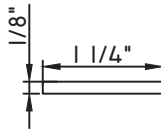

SCALE 1:2

ALUMINUM APPLIED MUNTINS K200 - HORIZONTAL SLIDER

Unless noted otherwise, all Applied Muntin profiles shown may be used on the interior and exterior sides of the insulated glass.

1"X1/16"
MAX10847

1 1/4"X1/8"
M1306
(interior side only)

1 1/4"X1/8"
M22362
(interior side only)

1 5/16"X1/8"
M22380
(interior side only)

1 1/2"X1/16"
M320

1 3/4"X1/16"
M187

Our products are tested to the standards of and certified by some of the foremost organizations in the fenestration industry.