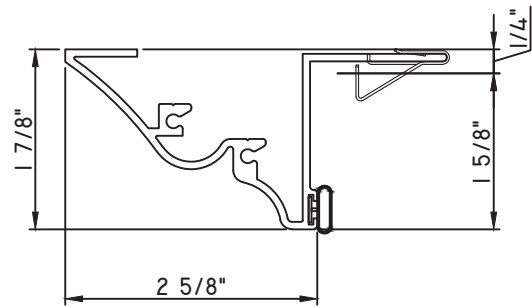

PRESET PANNING
M23649 - PANNING
BPN-9159 - W.S.
MH8-18X1 LP - FASTENER (QTY. 8)
1974 - CLIP
(6" FROM EACH CORNER & 20" O.C.)

SCALE 1:2