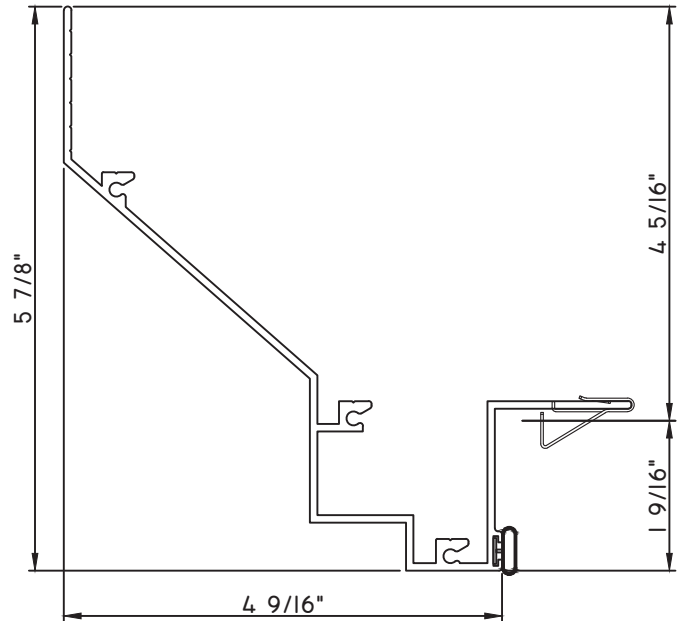

PRESET PANNING
M23543 - PANNING
BPN-9159 - W.S.
MH8-18X1 LP - FASTENER (QTY. 12)
1974 - CLIP
(6" FROM EACH CORNER & 20" O.C.)

SCALE 1:2

Our products are tested to the standards of and certified by some of the foremost organizations in the fenestration industry.