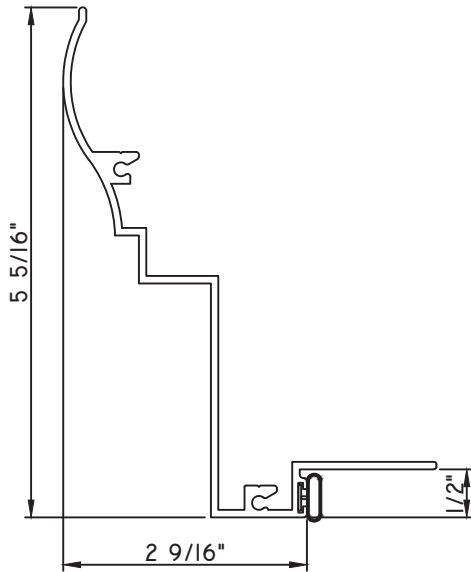

ALUMINUM PRESET PANNINGS K200 - DIRECT SET FIXED

PRESET PANNING

M25334 - PANNING
BPN-9159 - W.S.
MH8-18X1 LP - FASTENER (QTY. 8)
1974 - CLIP
(6" FROM EACH CORNER & 20" O.C.)
NEW DIE