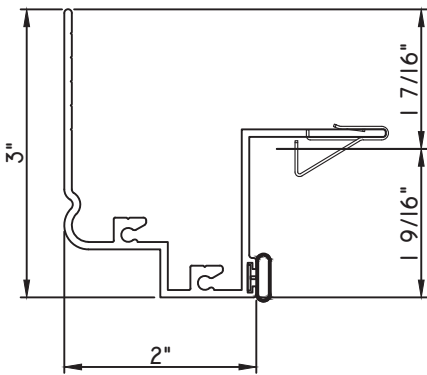

PRESET PANNING

M21663 - PANNING
BPN-9159 - W.S.
MH8-18X1 LP - FASTENER (QTY. 8)
1974 - CLIP
(6" FROM EACH CORNER & 20" O.C.)