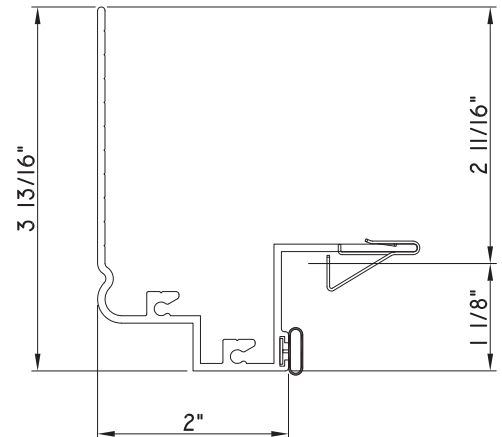

PRESET PANNING

M25863 - PANNING
BPN-9159 - W.S.
MH8-18X1 LP - FASTENER (QTY. 8)
1974 - CLIP
(6" FROM EACH CORNER & 20" O.C.)