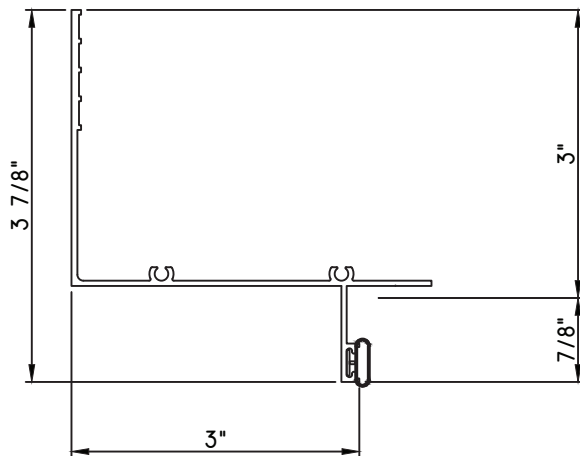

PRESET PANNING

M6938 - PANNING
BPN-9159 - W.S.
MH8-18X1 LP - FASTENER (QTY. 8)