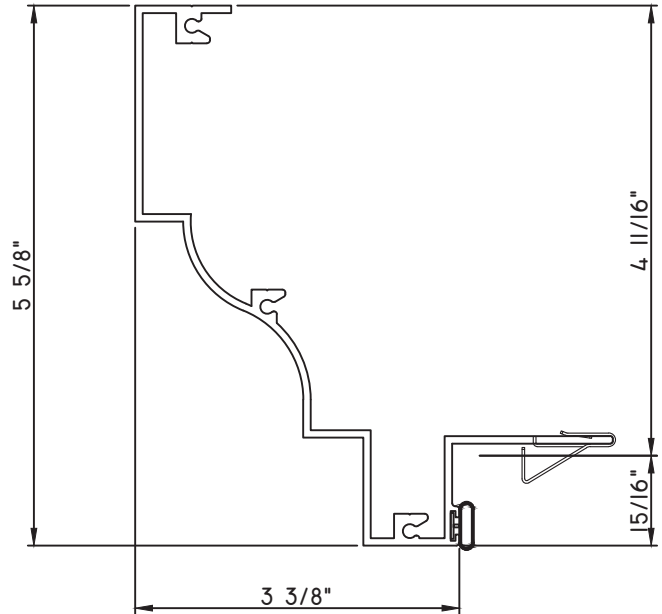

PRESET PANNING

M24888 - PANNING
BPN-9159 - W.S.
MH8-18X1 LP - FASTENER (QTY. 8)
1974 - CLIP
(6" FROM EACH CORNER & 20" O.C.)

SCALE 1:2

ALUMINUM PRESET PANNINGS K200 - DIRECT SET FIXED

PRESET PANNING
M18055 - PANNING