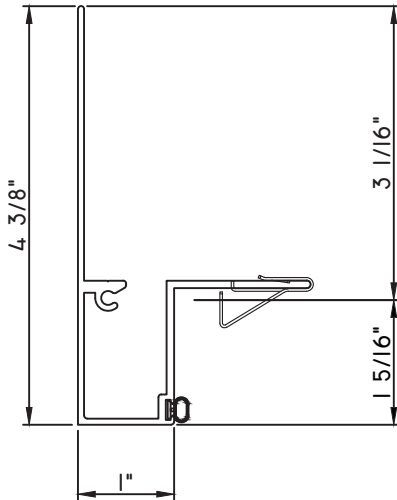

ALUMINUM PRESET PANNINGS K200 - DIRECT SET FIXED

All information seen within this document are considered current. However periodic changes/updates to our products are necessary. Quaker Window Products Inc. reserves the right to change any information without notice.

PRESET PANNING

M20505 - PANNING
9146E - W.S.
1974 - CLIP
MH8-18X1 LP - FASTENER (QTY. 4)