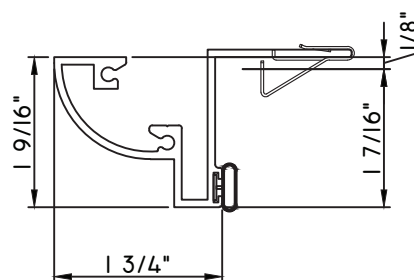

PRESET PANNING

M23569 - PANNING
BPN-9159 - W.S.
MH8-18X1 LP - FASTENER (QTY. 8)
1974 - CLIP
(6" FROM EACH CORNER & 20" O.C.)