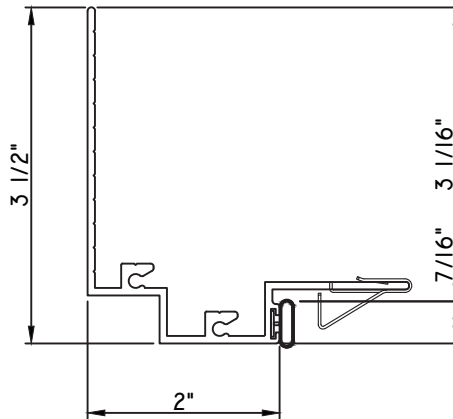

PRESET PANNING

M23648-18 - PANNING
BPN-9159 - W.S.
MH8-18X1 LP - FASTENER (QTY. 8)
1974 - CLIP
(6" FROM EACH CORNER & 20" O.C.)