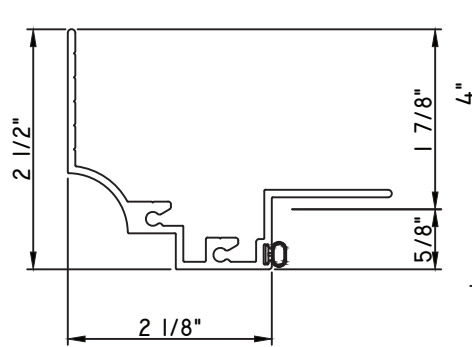

PRESET PANNING

M25863 - PANNING
BPN-9159 - W.S.
MH8-18X1 LP - FASTENER (QTY. 8)
1974 - CLIP
(6" FROM EACH CORNER & 20" O.C.)

ALUMINUM PRESET PANNINGS K200 - DIRECT SET FIXED

PRESET PANNING

M25906 - PANNING
BPN-9159 - W.S.
MH8-18X1 LP - FASTENER (QTY. 4)
1974 - CLIP
(6" FROM EACH CORNER & 20" O.C.)