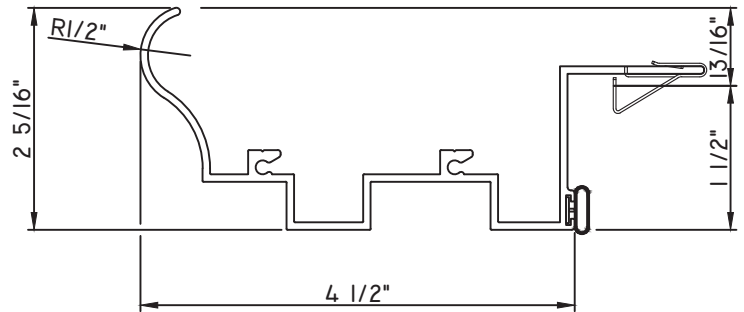

PRESET PANNING
M24835 - PANNING
BPN-9159 - W.S.
MH8-18X1 LP - FASTENER (QTY. 8)
1974 - CLIP
(6" FROM EACH CORNER & 20" O.C.)
NEW DIE