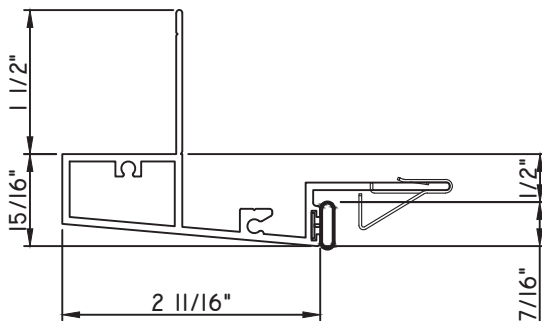

PRESET PANNING

M23753 - PANNING
BPN-9159 - W.S.
MH8-18X1 LP - FASTENER (QTY. 8)
1974 - CLIP
(6" FROM EACH CORNER & 20" O.C.)