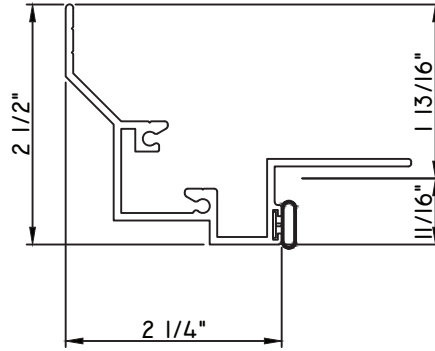

PRESET PANNING
M22884 - PANNING
BPN-9159 - W.S.
MH8-18X1 LP - FASTENER (QTY. 8)
1974 - CLIP
(6" FROM EACH CORNER & 20" O.C.)