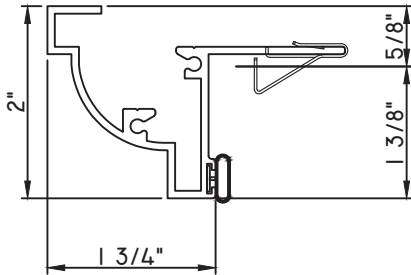

ALUMINUM PRESET PANNINGS K200 - DIRECT SET FIXED

PRESET PANNING

M24925 - PANNING
BPN-9159 - W.S.
MH8-18X1 LP - FASTENER (QTY. 8)
1974 - CLIP
(6" FROM EACH CORNER & 20" O.C.)