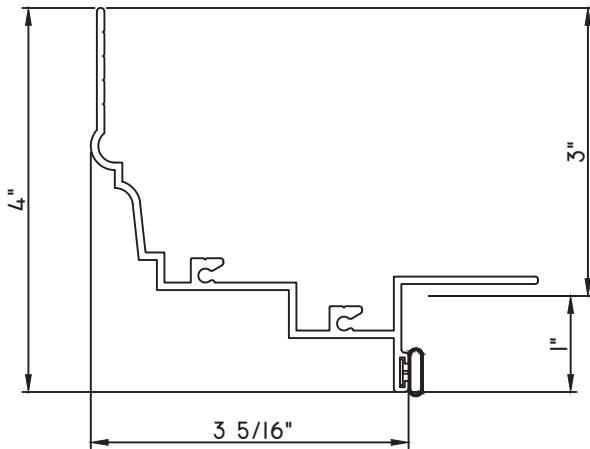

PRESET PANNING

M24427 - PANNING
BPN-9159 - W.S.
MH8-18X1 LP - FASTENER (QTY. 8)
1974 - CLIP
(6" FROM EACH CORNER & 20" O.C.)