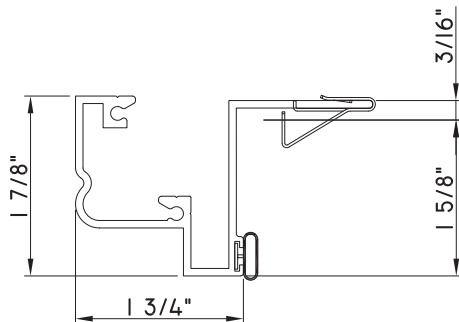

PRESET PANNING

M25844 - PANNING
BPN-9159 - W.S.
MH8-18X1 LP - FASTENER (QTY. 8)
1974 - CLIP
(6" FROM EACH CORNER & 20" O.C.)