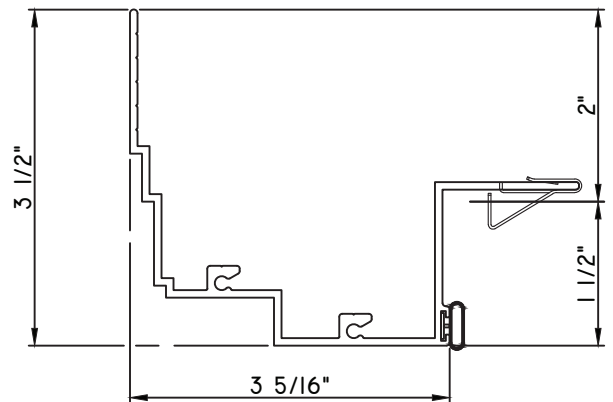

PRESET PANNING

M24888 - PANNING
BPN-9159 - W.S.
MH8-18X1 LP - FASTENER (QTY. 8)
1974 - CLIP
(6" FROM EACH CORNER & 20" O.C.)

SCALE 1:2