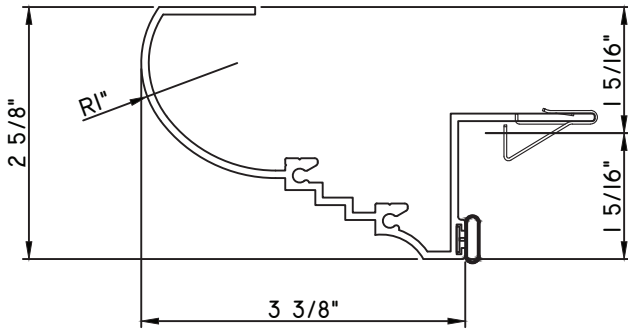

ALUMINUM PRESET PANNINGS K200 - DIRECT SET FIXED

PRESET PANNING
M18055 - PANNING