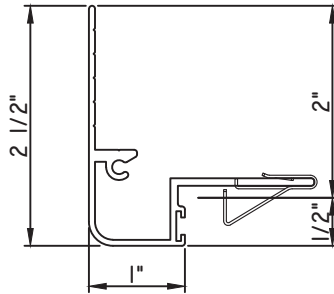

PRESET PANNING

M23977 - PANNING
BPN-9159 - W.S.
1974 - CLIP
MH8-18X1 LP - FASTENER (QTY. 4)