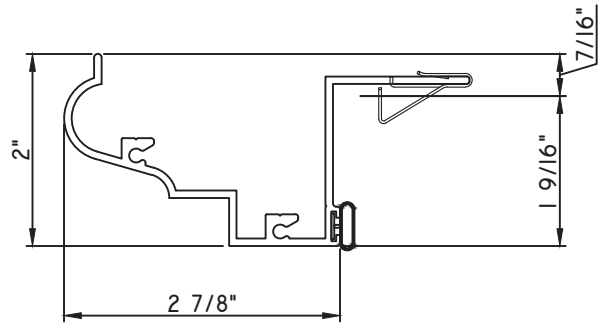

PRESET PANNING

M24467- PANNING
BPN-9159 - W.S.

SCALE 1:2

ALUMINUM PRESET PANNINGS K200 - DIRECT SET FIXED

PRESET PANNING

M25598 - PANNING
BPN-9159 - W.S.
MH8-18X1 LP - FASTENER (QTY. 8)
1974 - CLIP
(6" FROM EACH CORNER & 20" O.C.)