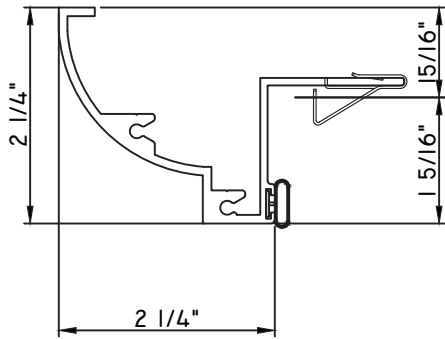

ALUMINUM PRESET PANNINGS K200 - DIRECT SET FIXED

PRESET PANNING
20616 - PANNING