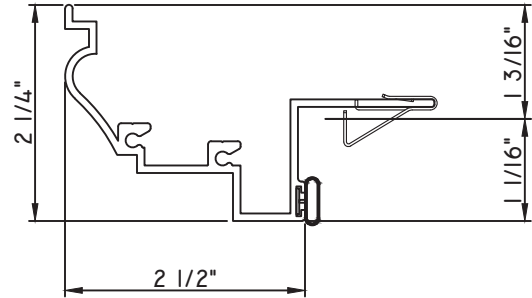

PRESET PANNING
M21993 - PANNING
BPN-9159 - W.S.
MH8-18X1 LP - FASTENER (QTY. 8)
1974 - CLIP
(6" FROM EACH CORNER & 20" O.C.)