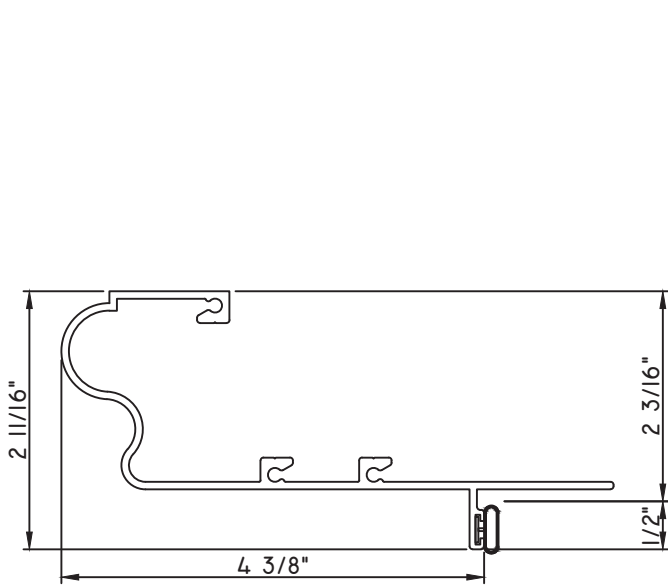

PRESET PANNING
M23890 - PANNING
BPN-9159 - W.S.
MH8-18X1 LP - FASTENER (QTY. 8)
1974 - CLIP
(6" FROM EACH CORNER & 20" O.C.)