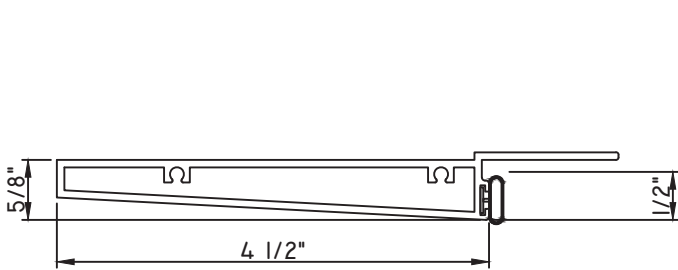

ALUMINUM PRESET PANNINGS K200 - DIRECT SET FIXED

PRESET PANNING
M23850 - PANNING
BPN-9159 - W.S.
MH8-18X1 LP - FASTENER (QTY. 8)
1974 - CLIP
(6" FROM EACH CORNER & 20" O.C.)