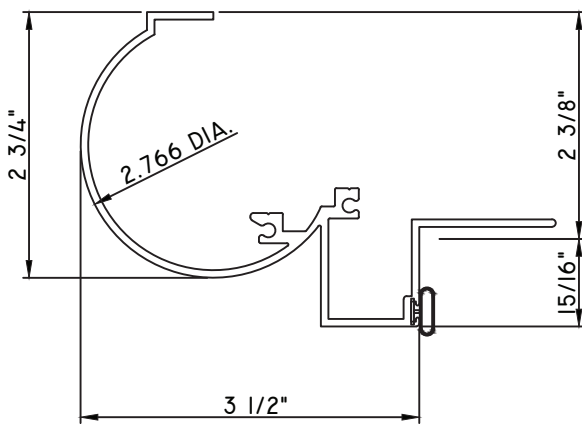

PRESET PANNING
M21661 - PANNING