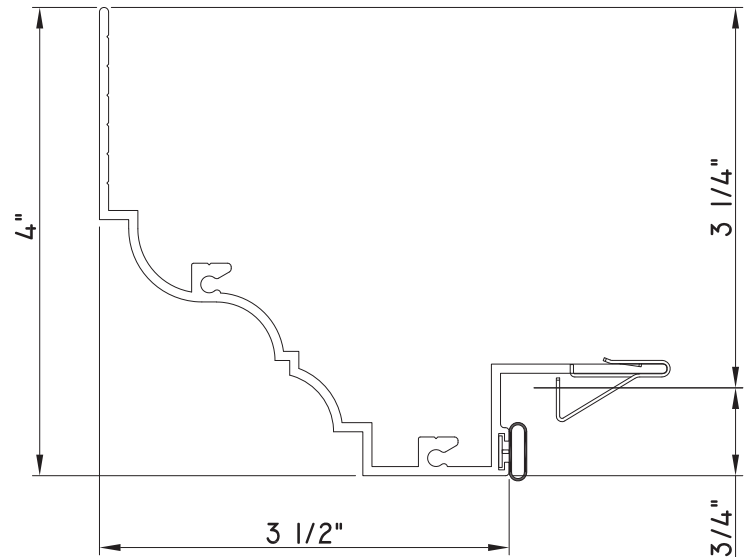

PRESET PANNING
M26033 - PANNING
BPN-9159 - W.S.
MH8-18X1 LP - FASTENER (QTY. 8)
1974 - CLIP
(6" FROM EACH CORNER & 20" O.C.)

SCALE 1:2