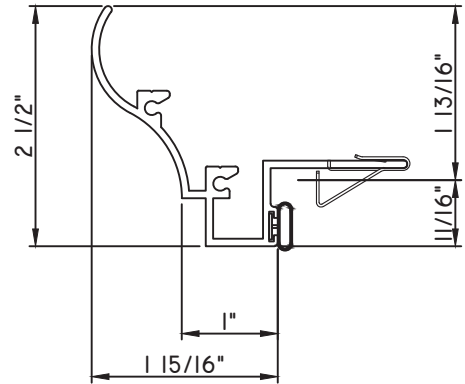

PRESET PANNING

M22885 - PANNING
BPN-9159 - W.S.
MH8-18X1 LP - FASTENER (QTY. 8)
1974 - CLIP
(6" FROM EACH CORNER & 20" O.C.)