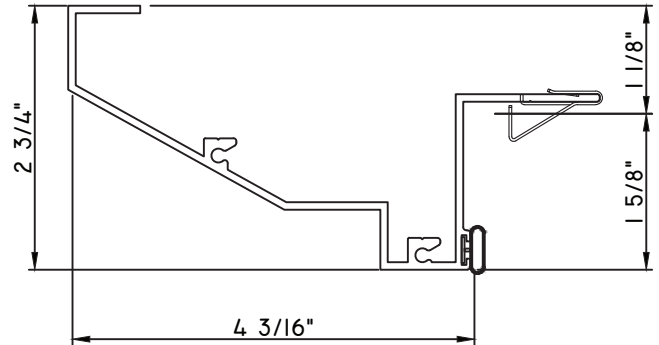

PRESET PANNING
M18294 - PANNING
BPN-9159 - W.S.
MH8-18X1 LP - FASTENER (QTY. 8)
1974 - CLIP
(6" FROM EACH CORNER & 20" O.C.)