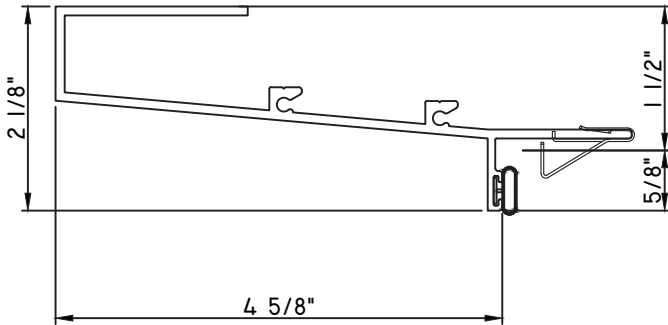

SCALE 1:2

ALUMINUM PRESET PANNINGS K200 - DIRECT SET FIXED

PRESET PANNING
 M23850 - PANNING
 BPN-9159 - W.S.
 MH8-18X1 LP - FASTENER (QTY. 8)
 1974 - CLIP
 (6" FROM EACH CORNER & 20" O.C.)

PRESET PANNING
 M24835 - PANNING
 BPN-9159 - W.S.
 MH8-18X1 LP - FASTENER (QTY. 8)
 1974 - CLIP
 (6" FROM EACH CORNER & 20" O.C.)
 NEW DIE