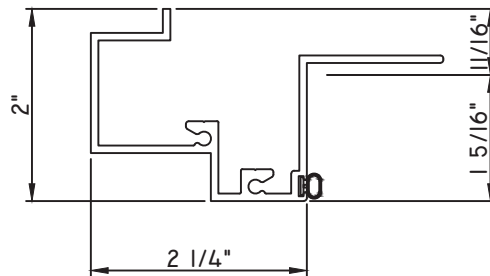

PRESET PANNING

M22319 - PANNING
9146E - W.S.
MH8-18X1 LP - FASTENER (QTY. 8)

SCALE 1:2