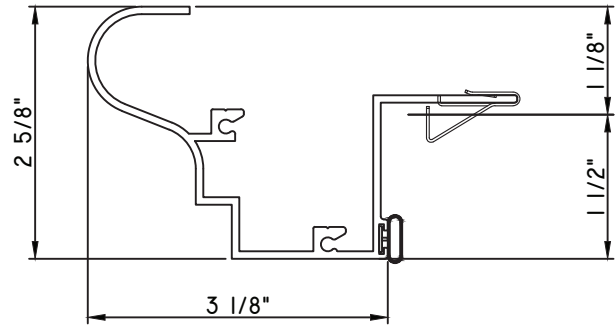

PRESET PANNING

M22463 - PANNING
BPN-9159 - W.S.
MH8-18X1 LP - FASTENER (QTY. 8)
1974 - CLIP
(6" FROM EACH CORNER & 20" O.C.)

SCALE 1:2

ALUMINUM PRESET PANNINGS K200 - DIRECT SET FIXED

PRESET PANNING

M18041 - PANNING
BPN-9159 - W.S.
MH8-18X1 LP - FASTENER (QTY. 8)
1974 - CLIP
(6" FROM EACH CORNER & 20" O.C.)