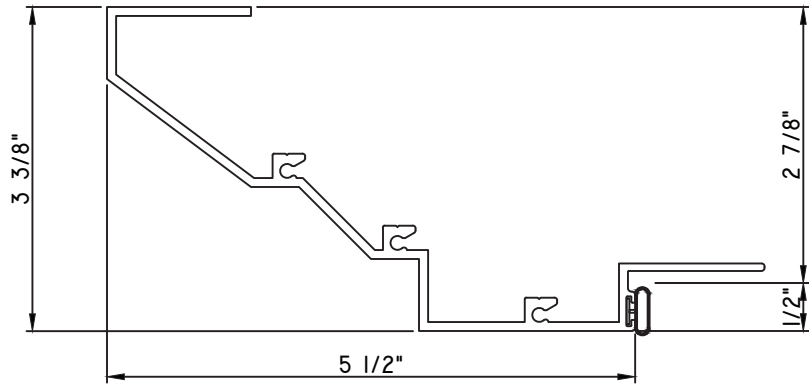

SCALE 1:2

Our products are tested to the standards of and certified by some of the foremost organizations in the fenestration industry.

ALUMINUM PRESET PANNINGS K200 - DIRECT SET FIXED

PRESET PANNING
 MAX9523-18' - PANNING
 BPN-9159 - W.S.
 MH8-18X1 LP - FASTENER (QTY. 8)