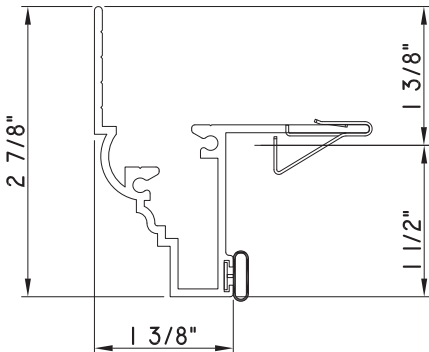

ALUMINUM PRESET PANNINGS K200 - DIRECT SET FIXED

PRESET PANNING

M26031 - PANNING
BPN-9159 - W.S.
MH8-18X1 LP - FASTENER (QTY. 8)
1974 - CLIP
(6" FROM EACH CORNER & 20" O.C.)