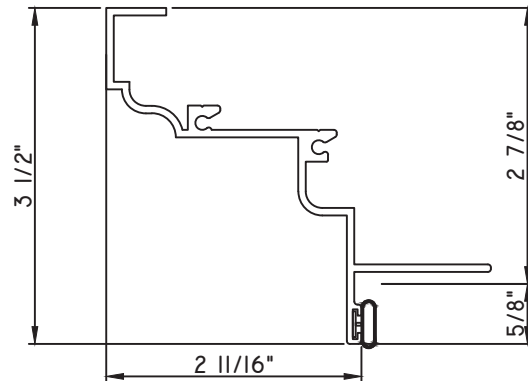

PRESET PANNING

M24467- PANNING
BPN-9159 - W.S.

SCALE 1:2