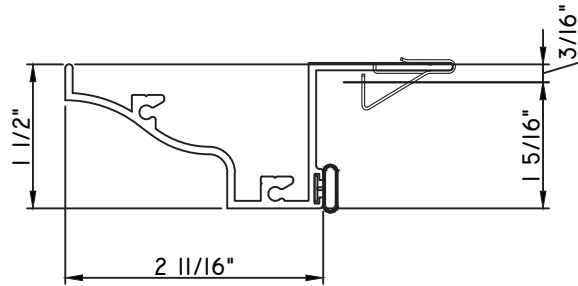

PRESET PANNING
M23649 - PANNING
BPN-9159 - W.S.
MH8-18X1 LP - FASTENER (QTY. 8)
1974 - CLIP
(6" FROM EACH CORNER & 20" O.C.)

SCALE 1:2

ALUMINUM PRESET PANNINGS K200 - DIRECT SET FIXED

PRESET PANNING

M25334 - PANNING
BPN-9159 - W.S.
MH8-18X1 LP - FASTENER (QTY. 8)
1974 - CLIP
(6" FROM EACH CORNER & 20" O.C.)
NEW DIE