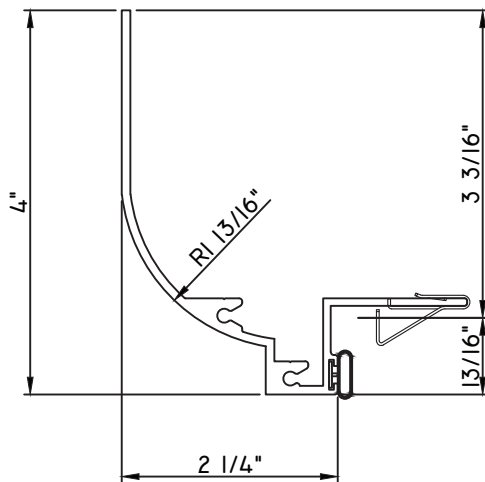

PRESET PANNING

M19663 - PANNING
BPN-9159 - W.S.
MH8-18X1 LP - FASTENER (QTY. 8)
1974 - CLIP
(6" FROM EACH CORNER & 20" O.C.)