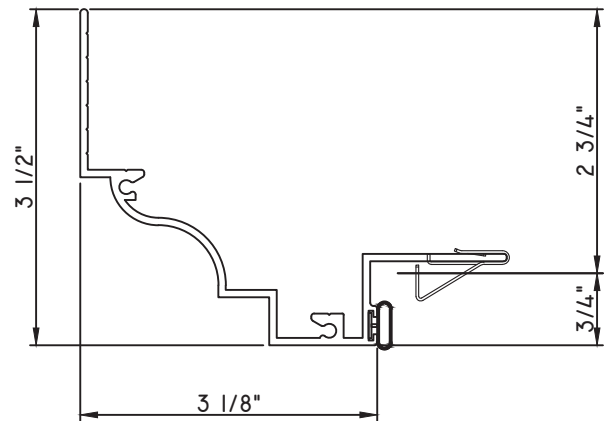

PRESET PANNING

M22463 - PANNING
BPN-9159 - W.S.
MH8-18X1 LP - FASTENER (QTY. 8)
1974 - CLIP
(6" FROM EACH CORNER & 20" O.C.)

SCALE 1:2