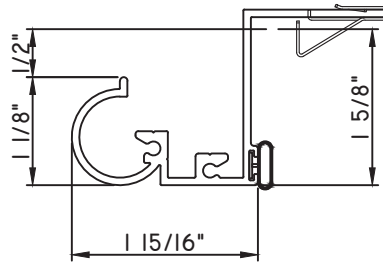

PRESET PANNING

M23569 - PANNING
BPN-9159 - W.S.
MH8-18X1 LP - FASTENER (QTY. 8)
1974 - CLIP
(6" FROM EACH CORNER & 20" O.C.)

ALUMINUM PRESET PANNINGS K200 - DIRECT SET FIXED

PRESET PANNING

M24925 - PANNING
BPN-9159 - W.S.
MH8-18X1 LP - FASTENER (QTY. 8)
1974 - CLIP
(6" FROM EACH CORNER & 20" O.C.)