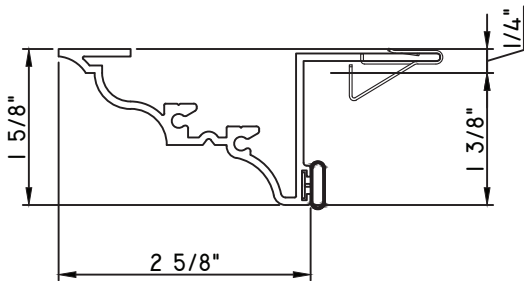

PRESET PANNING
M23650 - PANNING
BPN-9159 - W.S.
MH8-18X1 LP - FASTENER (QTY. 8)
1974 - CLIP
(6" FROM EACH CORNER & 20" O.C.)