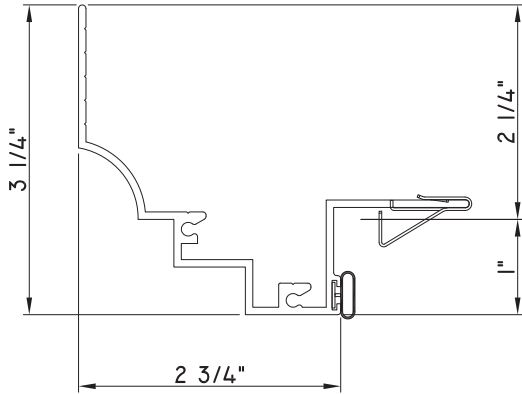

ALUMINUM PRESET PANNINGS K200 - DIRECT SET FIXED

PRESET PANNING

M25598 - PANNING
BPN-9159 - W.S.
MH8-18X1 LP - FASTENER (QTY. 8)
1974 - CLIP
(6" FROM EACH CORNER & 20" O.C.)