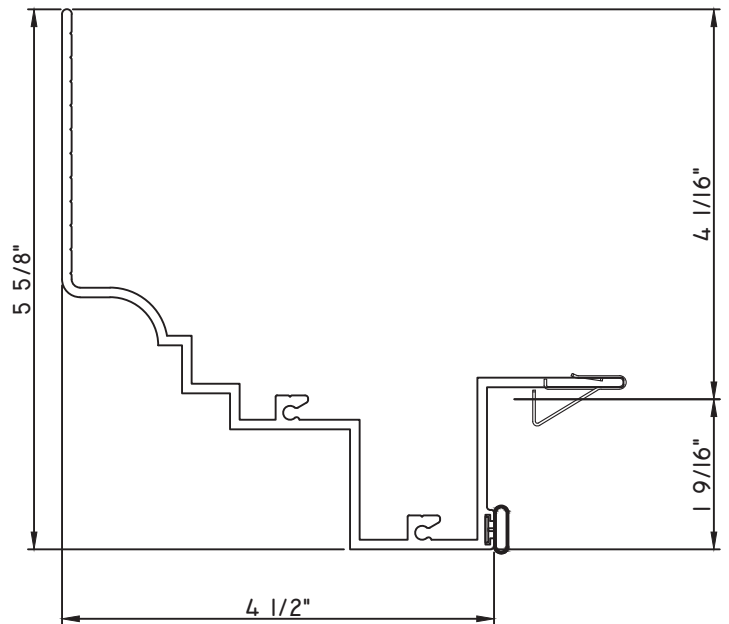

PRESET PANNING
M22085 - PANNING
BPN-9159 - W.S.
MH8-18X1 LP - FASTENER (QTY. 8)
1974 - CLIP
(6" FROM EACH CORNER & 20" O.C.)

SCALE 1:2