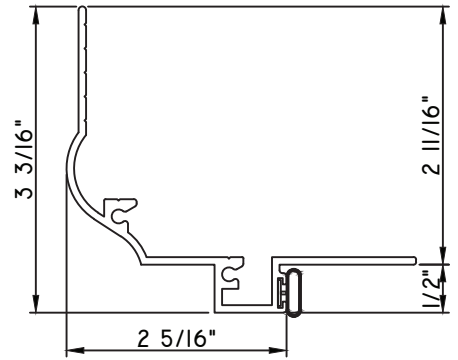

M22319 - PANNING
9146E - W.S.
MH8-18X1 LP - FASTENER (QTY. 8)

SCALE 1:2

ALUMINUM PRESET PANNINGS K200 - DIRECT SET FIXED

PRESET PANNING
20616 - PANNING

PRESET PANNING
M22884 - PANNING
BPN-9159 - W.S.
MH8-18X1 LP - FASTENER (QTY. 8)
1974 - CLIP
(6" FROM EACH CORNER & 20" O.C.)