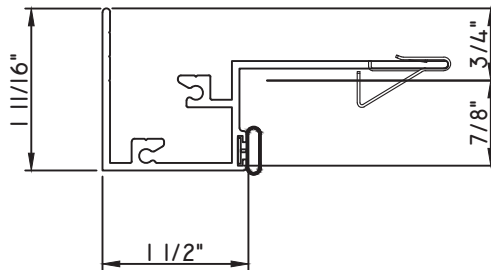

PRESET PANNING

M22278 - PANNING
BPN-9159 - W.S.
MH8-18X1 LP - FASTENER (QTY. 8)