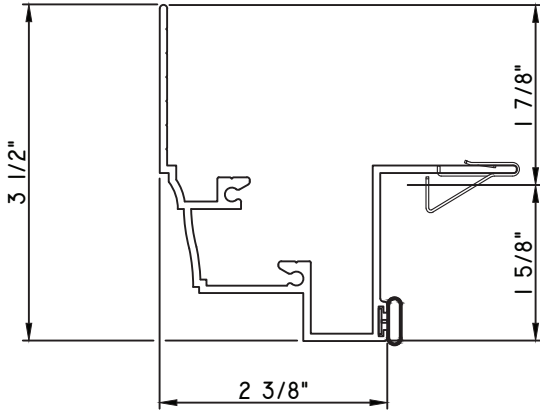

ALUMINUM PRESET PANNINGS K200 - DIRECT SET FIXED

PRESET PANNING
M24836 - PANNING
BPN-9159 - W.S.
MH8-18X1 LP - FASTENER (QTY. 8)
1974 - CLIP
(6" FROM EACH CORNER & 20" O.C.)