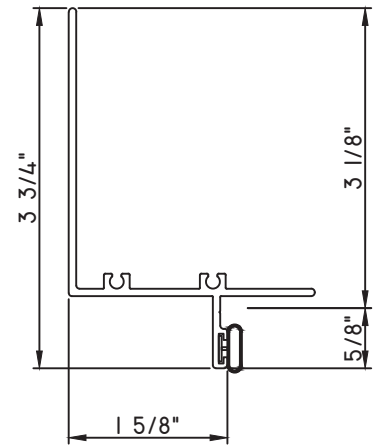

SCALE 1:2

ALUMINUM PRESET PANNINGS K200 - DIRECT SET FIXED

PRESET PANNING

M26031 - PANNING
BPN-9159 - W.S.
MH8-18X1 LP - FASTENER (QTY. 8)
1974 - CLIP
(6" FROM EACH CORNER & 20" O.C.)

PRESET PANNING

M22278 - PANNING
BPN-9159 - W.S.
MH8-18X1 LP - FASTENER (QTY. 8)