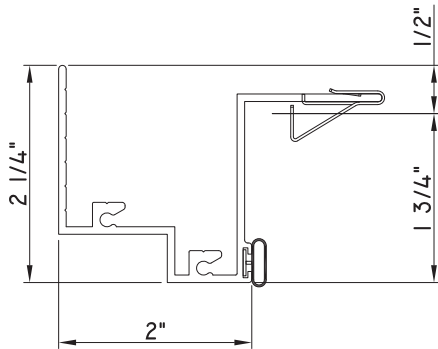

ALUMINUM PRESET PANNINGS K200 - DIRECT SET FIXED

PRESET PANNING

M25906 - PANNING
BPN-9159 - W.S.
MH8-18X1 LP - FASTENER (QTY. 4)
1974 - CLIP
(6" FROM EACH CORNER & 20" O.C.)