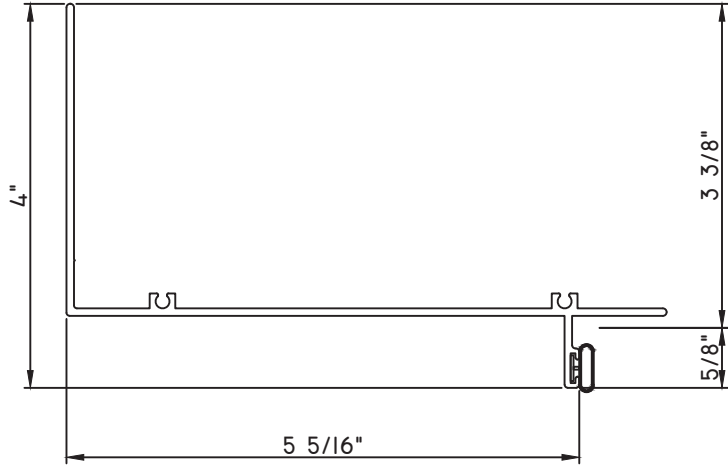

SCALE 1:2

Our products are tested to the standards of and certified by some of the foremost organizations in the fenestration industry.

ALUMINUM PRESET PANNINGS K200 - DIRECT SET FIXED

PRESET PANNING
 MAX9523-18' - PANNING
 BPN-9159 - W.S.
 MH8-18X1 LP - FASTENER (QTY. 8)