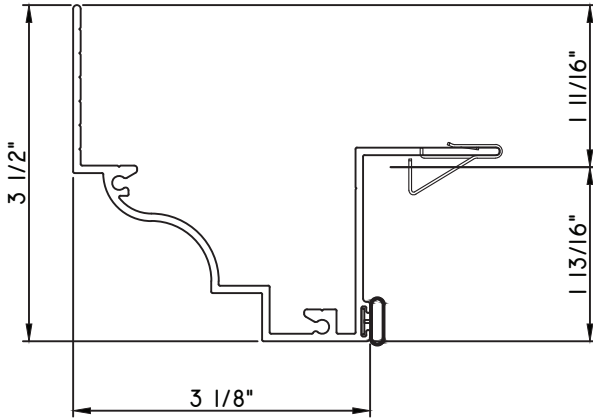

ALUMINUM PRESET PANNINGS K200 - DIRECT SET FIXED

PRESET PANNING

M18041 - PANNING
BPN-9159 - W.S.
MH8-18X1 LP - FASTENER (QTY. 8)
1974 - CLIP
(6" FROM EACH CORNER & 20" O.C.)