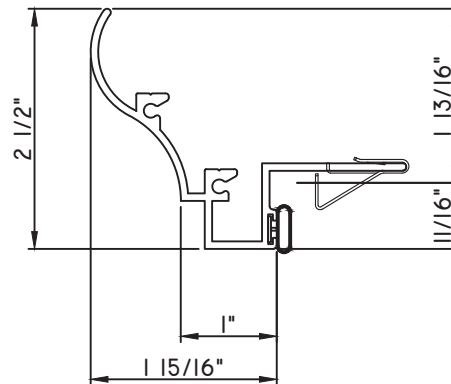

PRESET PANNING

M22885 - PANNING
BPN-9159 - W.S.
MH8-18X1 LP - FASTENER (QTY. 8)
1974 - CLIP
(6" FROM EACH CORNER & 20" O.C.)

SCALE 1:2