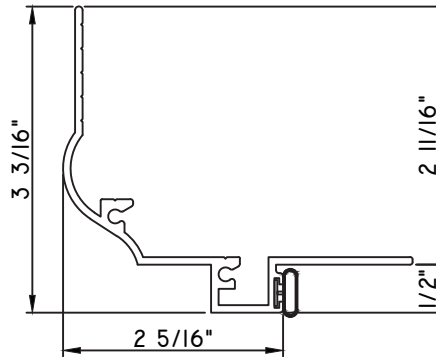

PRESET PANNING
M25335 - PANNING
BPN-9159 - W.S.
MH8-18X1 LP - FASTENER (QTY. 8)
1974 - CLIP
(6" FROM EACH CORNER & 20" O.C.)
NEW DIE