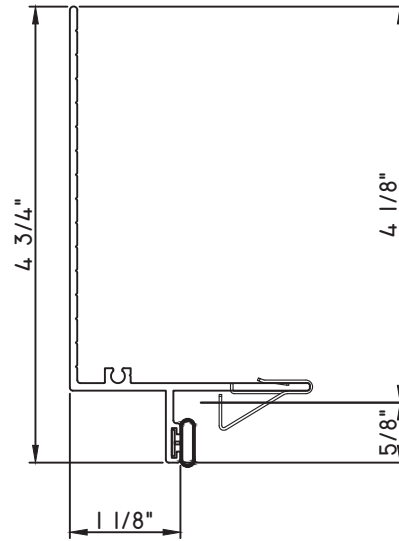

PRESET PANNING

M23977 - PANNING
BPN-9159 - W.S.
1974 - CLIP
MH8-18X1 LP - FASTENER (QTY. 4)

PRESET PANNING

M17748 - PANNING
BPN-9159 - W.S.
MH8-18X1 LP - FASTENER (QTY. 4)
1974 - CLIP
(6" FROM EACH CORNER & 20" O.C.)

SCALE 1:2

PRESET PANNING

M25906 - PANNING
BPN-9159 - W.S.
MH8-18X1 LP - FASTENER (QTY. 4)
1974 - CLIP
(6" FROM EACH CORNER & 20" O.C.)

PRESET PANNING

M23648-18 - PANNING
BPN-9159 - W.S.
MH8-18X1 LP - FASTENER (QTY. 8)
1974 - CLIP
(6" FROM EACH CORNER & 20" O.C.)