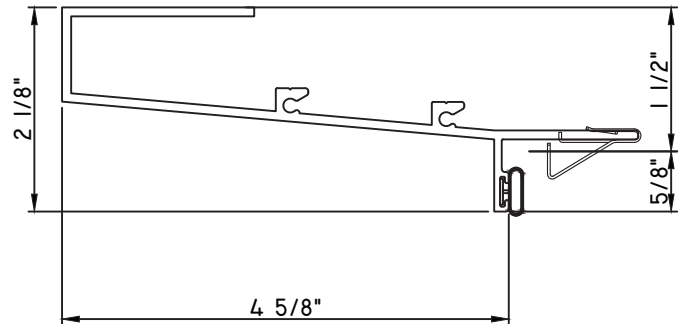

SCALE 1:2

PRESET PANNING
M21661 - PANNING

PRESET PANNING
M23890 - PANNING
BPN-9159 - W.S.
MH8-18X1 LP - FASTENER (QTY. 8)
1974 - CLIP
(6" FROM EACH CORNER & 20" O.C.)

PRESET PANNING
M23850 - PANNING
BPN-9159 - W.S.
MH8-18X1 LP - FASTENER (QTY. 8)
1974 - CLIP
(6" FROM EACH CORNER & 20" O.C.)