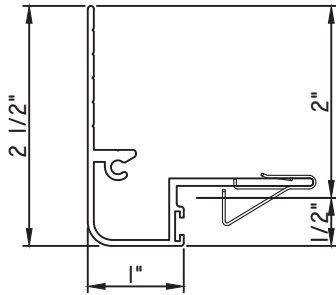

ALUMINUM PRESET PANNINGS K200 - HUNG

All information seen within this document are considered current. However periodic changes/updates to our products are necessary. Quaker Window Products Inc. reserves the right to change any information without notice.

PRESET PANNING

M23977 - PANNING
BPN-9159 - W.S.
1974 - CLIP
MH8-18X1 LP - FASTENER (QTY. 4)