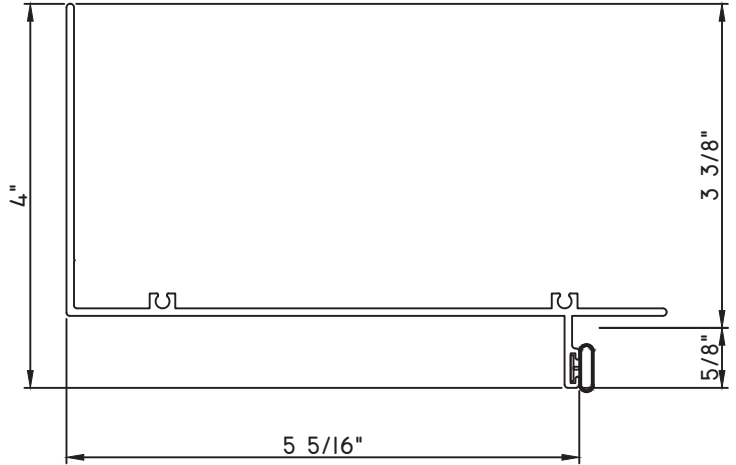

ALUMINUM PRESET PANNINGS K200 - HUNG

PRESET PANNING
MAX9523-18' - PANNING
BPN-9159 - W.S.
MH8-18X1 LP - FASTENER (QTY. 8)