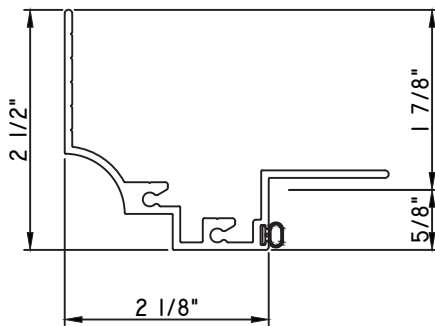

SCALE 1:2

PRESET PANNING

M25906 - PANNING
BPN-9159 - W.S.
MH8-18X1 LP - FASTENER (QTY. 4)
1974 - CLIP
(6" FROM EACH CORNER & 20" O.C.)

PRESET PANNING

M23648-18 - PANNING
BPN-9159 - W.S.
MH8-18X1 LP - FASTENER (QTY. 8)
1974 - CLIP
(6" FROM EACH CORNER & 20" O.C.)