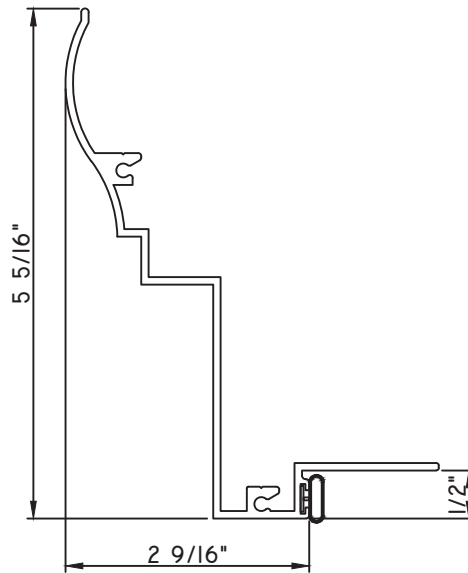

PRESET PANNING
M25334 - PANNING
BPN-9159 - W.S.
MH8-18X1 LP - FASTENER (QTY. 8)
1974 - CLIP
(6" FROM EACH CORNER & 20" O.C.)
NEW DIE

SCALE 1:2