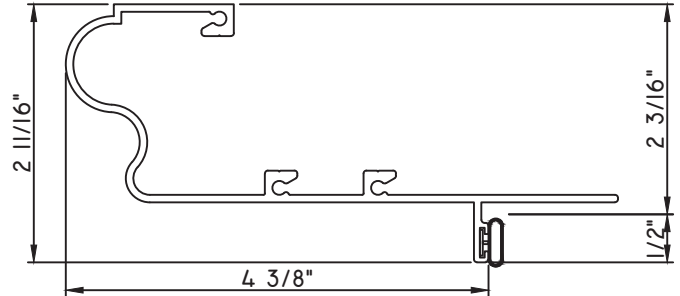

PRESET PANNING
M23890 - PANNING
BPN-9159 - W.S.
MH8-18X1 LP - FASTENER (QTY. 8)
1974 - CLIP
(6" FROM EACH CORNER & 20" O.C.)