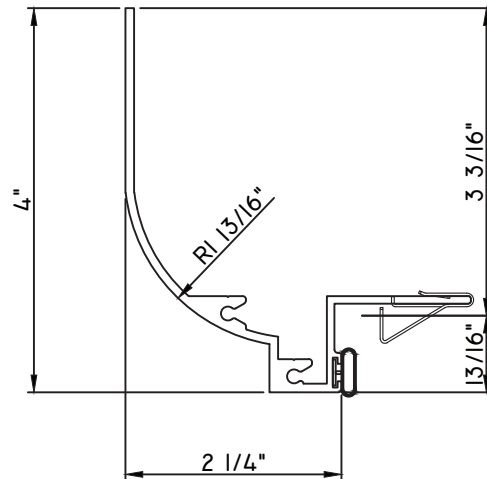

PRESET PANNING

M19663 - PANNING
BPN-9159 - W.S.
MH8-18X1 LP - FASTENER (QTY. 8)
1974 - CLIP
(6" FROM EACH CORNER & 20" O.C.)

SCALE 1:2