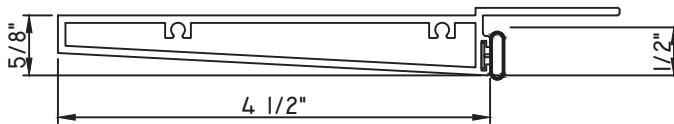

PRESET PANNING
M23850 - PANNING
BPN-9159 - W.S.
MH8-18X1 LP - FASTENER (QTY. 8)
1974 - CLIP
(6" FROM EACH CORNER & 20" O.C.)