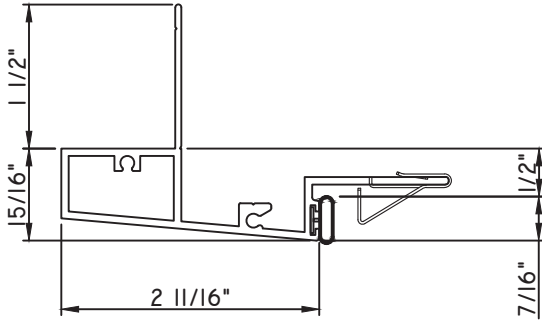

PRESET PANNING
M22884 - PANNING
BPN-9159 - W.S.
MH8-18X1 LP - FASTENER (QTY. 8)
1974 - CLIP
(6" FROM EACH CORNER & 20" O.C.)

PRESET PANNING
M25335 - PANNING
BPN-9159 - W.S.
MH8-18X1 LP - FASTENER (QTY. 8)
1974 - CLIP
(6" FROM EACH CORNER & 20" O.C.)
NEW DIE

PRESET PANNING
M25334 - PANNING
BPN-9159 - W.S.
MH8-18X1 LP - FASTENER (QTY. 8)
1974 - CLIP
(6" FROM EACH CORNER & 20" O.C.)
NEW DIE

SCALE 1:2

ALUMINUM PRESET PANNINGS K200 - HUNG

PRESET PANNING
M23753 - PANNING
BPN-9159 - W.S.
MH8-18X1 LP - FASTENER (QTY. 8)
1974 - CLIP
(6" FROM EACH CORNER & 20" O.C.)