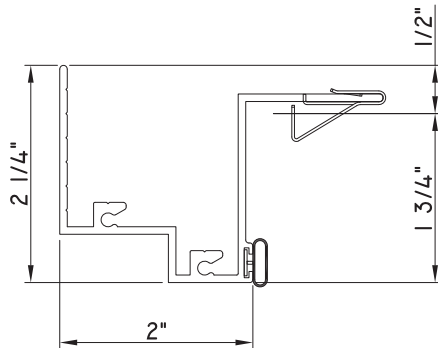

PRESET PANNING

M25906 - PANNING
BPN-9159 - W.S.
MH8-18X1 LP - FASTENER (QTY. 4)
1974 - CLIP
(6" FROM EACH CORNER & 20" O.C.)