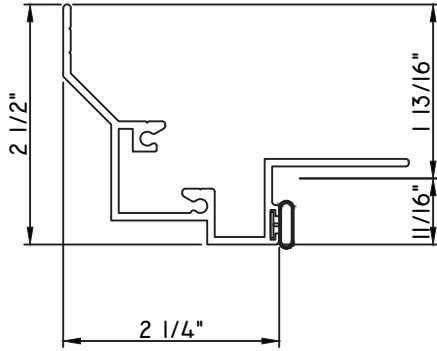

PRESET PANNING

M22415 - PANNING
9146E - W.S.
MH8-18X1 LP - FASTENER (QTY. 8)

PRESET PANNING

M19663 - PANNING
BPN-9159 - W.S.
MH8-18X1 LP - FASTENER (QTY. 8)
1974 - CLIP
(6" FROM EACH CORNER & 20" O.C.)

SCALE 1:2