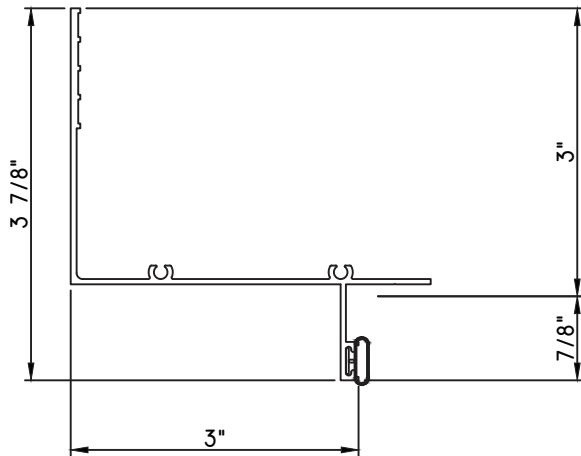

PRESET PANNING
M6938 - PANNING
BPN-9159 - W.S.
MH8-18X1 LP - FASTENER (QTY. 8)