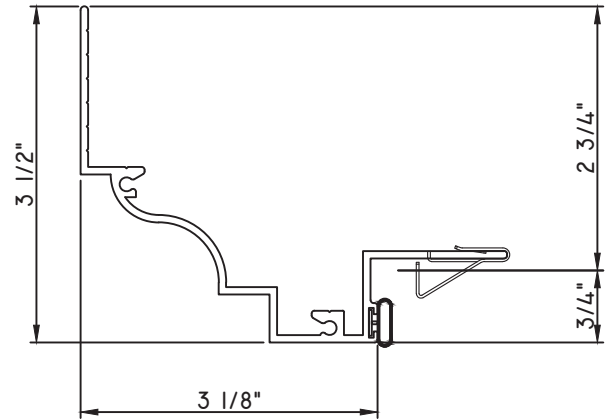

PRESET PANNING
M22463 - PANNING
BPN-9159 - W.S.
MH8-18X1 LP - FASTENER (QTY. 8)
1974 - CLIP
(6" FROM EACH CORNER & 20" O.C.)

SCALE 1:2