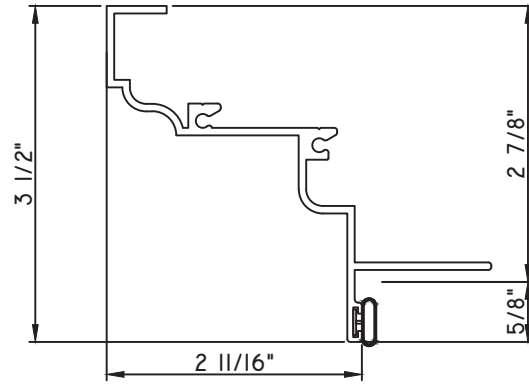

PRESET PANNING
M24467- PANNING
BPN-9159 - W.S.