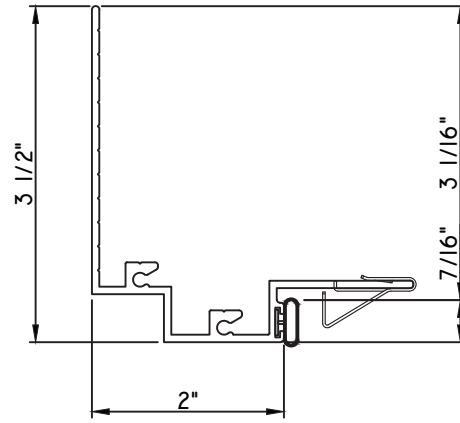

PRESET PANNING

M23648-18 - PANNING
BPN-9159 - W.S.
MH8-18X1 LP - FASTENER (QTY. 8)
1974 - CLIP
(6" FROM EACH CORNER & 20" O.C.)