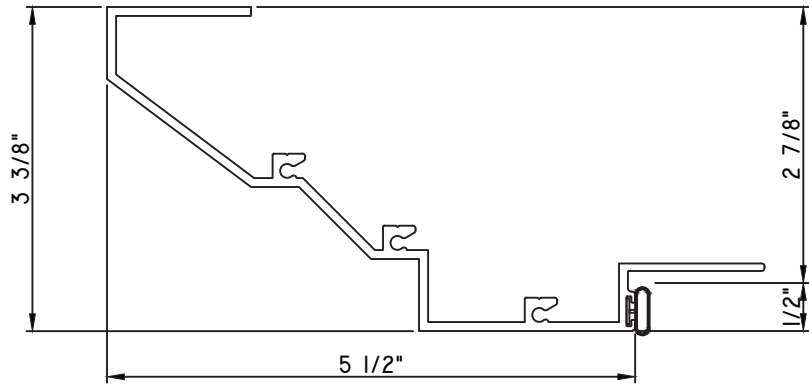

PRESET PANNING
M23631 - PANNING
BPN-9159 - W.S.
MH8-18X1 LP - FASTENER (QTY. 8)

SCALE 1:2

Our products are tested to the standards of and certified by some of the foremost organizations in the fenestration industry.