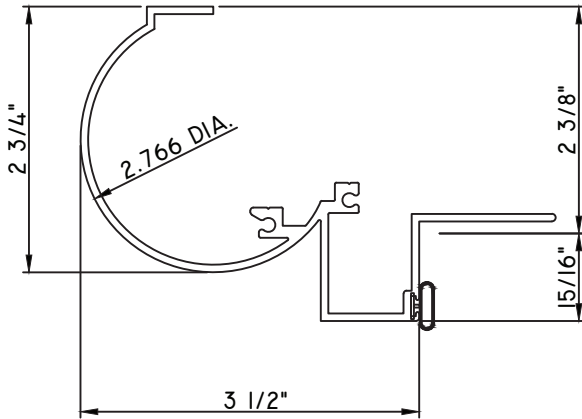

PRESET PANNING
M25334 - PANNING
BPN-9159 - W.S.
MH8-18X1 LP - FASTENER (QTY. 8)
1974 - CLIP
(6" FROM EACH CORNER & 20" O.C.)
NEW DIE

SCALE 1:2

ALUMINUM PRESET PANNINGS K200 - HUNG

PRESET PANNING
M23753 - PANNING
BPN-9159 - W.S.
MH8-18X1 LP - FASTENER (QTY. 8)
1974 - CLIP
(6" FROM EACH CORNER & 20" O.C.)

PRESET PANNING
M24467- PANNING
BPN-9159 - W.S.

PRESET PANNING
M6938 - PANNING
BPN-9159 - W.S.
MH8-18X1 LP - FASTENER (QTY. 8)

PRESET PANNING
M22463 - PANNING
BPN-9159 - W.S.
MH8-18X1 LP - FASTENER (QTY. 8)
1974 - CLIP
(6" FROM EACH CORNER & 20" O.C.)

SCALE 1:2

PRESET PANNING
M21661 - PANNING

PRESET PANNING
M23890 - PANNING
BPN-9159 - W.S.
MH8-18X1 LP - FASTENER (QTY. 8)
1974 - CLIP
(6" FROM EACH CORNER & 20" O.C.)

PRESET PANNING
M23850 - PANNING
BPN-9159 - W.S.
MH8-18X1 LP - FASTENER (QTY. 8)
1974 - CLIP
(6" FROM EACH CORNER & 20" O.C.)