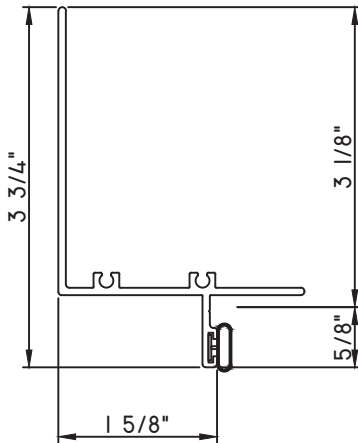

PRESET PANNING

M23977 - PANNING
BPN-9159 - W.S.
1974 - CLIP
MH8-18X1 LP - FASTENER (QTY. 4)

PRESET PANNING

M17748 - PANNING
BPN-9159 - W.S.
MH8-18X1 LP - FASTENER (QTY. 4)
1974 - CLIP
(6" FROM EACH CORNER & 20" O.C.)

SCALE 1:2

PRESET PANNING

M25906 - PANNING
BPN-9159 - W.S.
MH8-18X1 LP - FASTENER (QTY. 4)
1974 - CLIP
(6" FROM EACH CORNER & 20" O.C.)

PRESET PANNING

M23648-18 - PANNING
BPN-9159 - W.S.
MH8-18X1 LP - FASTENER (QTY. 8)
1974 - CLIP
(6" FROM EACH CORNER & 20" O.C.)