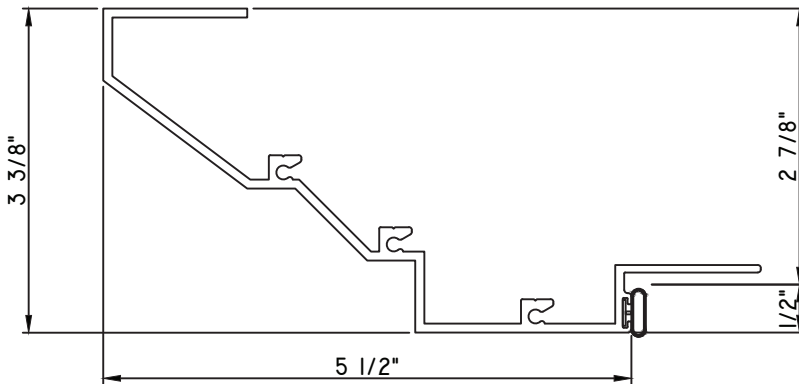

PRESET PANNING
M23631 - PANNING
BPN-9159 - W.S.
MH8-18X1 LP - FASTENER (QTY. 8)

SCALE 1:2

Our products are tested to the standards of and certified by some of the foremost organizations in the fenestration industry.