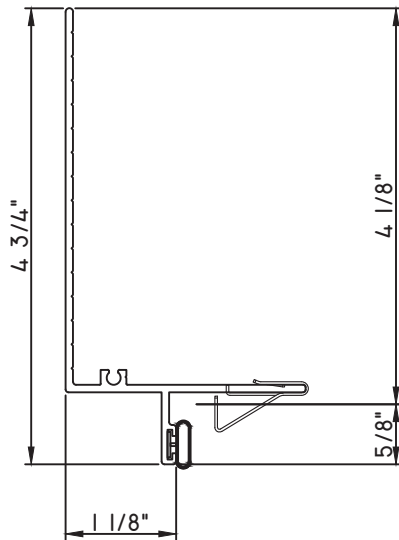

PRESET PANNING

M17748 - PANNING
BPN-9159 - W.S.
MH8-18X1 LP - FASTENER (QTY. 4)
1974 - CLIP
(6" FROM EACH CORNER & 20" O.C.)

PRESET PANNING

M22278 - PANNING
BPN-9159 - W.S.
MH8-18X1 LP - FASTENER (QTY. 8)