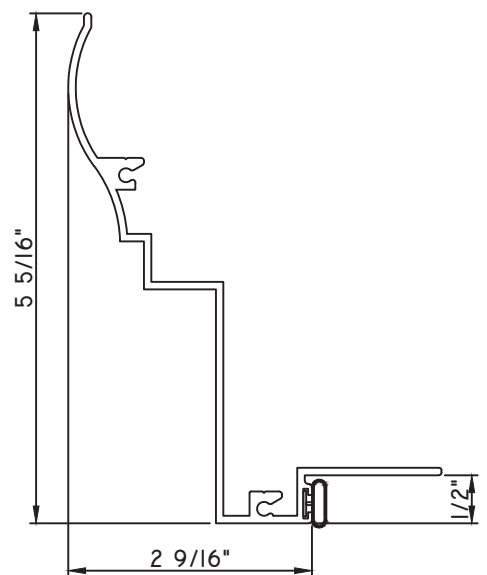

PRESET PANNING

M25334 - PANNING
BPN-9159 - W.S.
MH8-18X1 LP - FASTENER (QTY. 8)
1974 - CLIP
(6" FROM EACH CORNER & 20" O.C.)
NEW DIE

SCALE 1:2