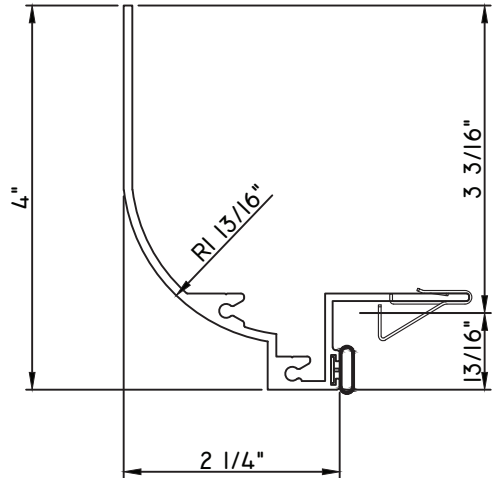

PRESET PANNING

M19663 - PANNING
BPN-9159 - W.S.
MH8-18X1 LP - FASTENER (QTY. 8)
1974 - CLIP
(6" FROM EACH CORNER & 20" O.C.)