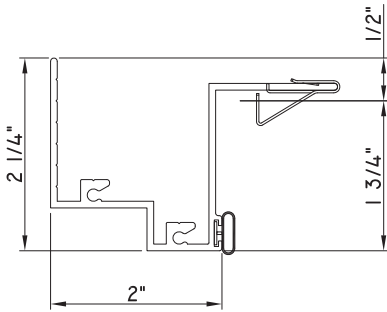

ALUMINUM PRESET PANNINGS E600/T600 - DIRECT SET FIXED

PRESET PANNING

M25906 - PANNING
BPN-9159 - W.S.
MH8-18X1 LP - FASTENER (QTY. 4)
1974 - CLIP
(6" FROM EACH CORNER & 20" O.C.)