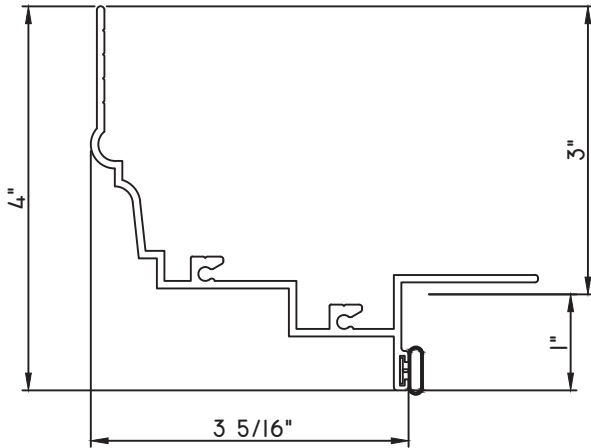

ALUMINUM PRESET PANNINGS E600/T600 - DIRECT SET FIXED

PRESET PANNING
M24427 - PANNING
BPN-9159 - W.S.
MH8-18X1 LP - FASTENER (QTY. 8)
1974 - CLIP
(6" FROM EACH CORNER & 20" O.C.)