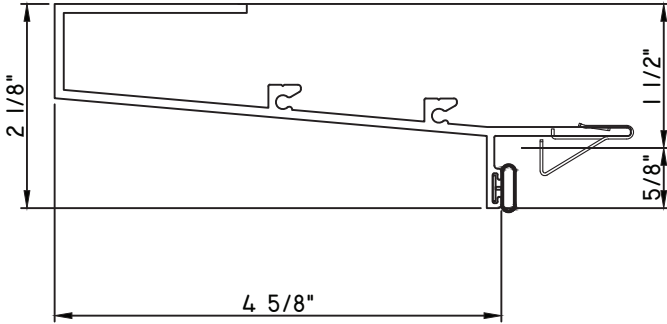

ALUMINUM PRESET PANNINGS E600/T600 - DIRECT SET FIXED

PRESET PANNING
M24766 - PANNING
BPN-9159 - W.S.
MH8-18X1 LP - FASTENER (QTY. 8)
1974 - CLIP
(6" FROM EACH CORNER & 20" O.C.)
NEW DIE