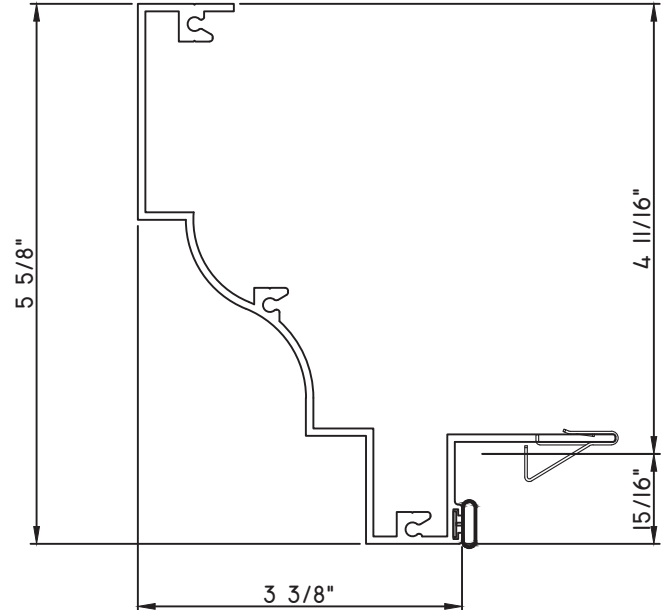

M23753 - PANNING
BPN-9159 - W.S.
MH8-18X1 LP - FASTENER (QTY. 8)
1974 - CLIP
(6" FROM EACH CORNER & 20" O.C.)

PRESET PANNING

M24467- PANNING
BPN-9159 - W.S.

PRESET PANNING

M22463 - PANNING
BPN-9159 - W.S.
MH8-18X1 LP - FASTENER (QTY. 8)
1974 - CLIP
(6" FROM EACH CORNER & 20" O.C.)