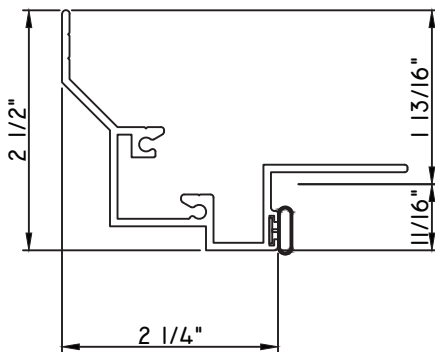

M25906 - PANNING
BPN-9159 - W.S.
MH8-18X1 LP - FASTENER (QTY. 4)
1974 - CLIP
(6" FROM EACH CORNER & 20" O.C.)

PRESET PANNING

M22415 - PANNING
9146E - W.S.
MH8-18X1 LP - FASTENER (QTY. 8)

PRESET PANNING

M19663 - PANNING
BPN-9159 - W.S.
MH8-18X1 LP - FASTENER (QTY. 8)
1974 - CLIP
(6" FROM EACH CORNER & 20" O.C.)