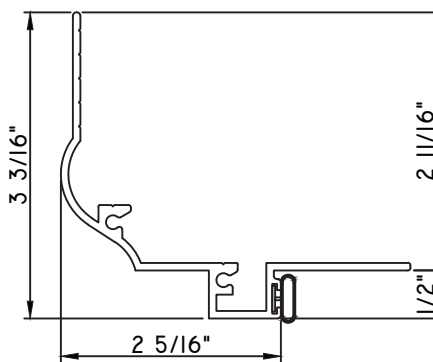

PRESET PANNING

M25335 - PANNING
BPN-9159 - W.S.
MH8-18X1 LP - FASTENER (QTY. 8)
1974 - CLIP
(6" FROM EACH CORNER & 20" O.C.)
NEW DIE