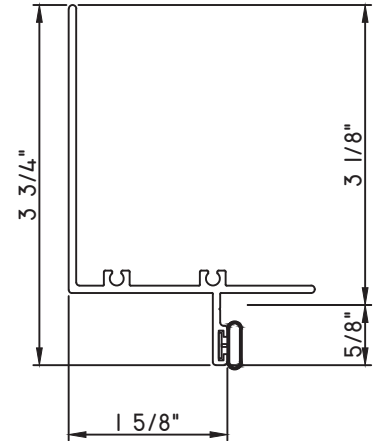

PRESET PANNING

M17748 - PANNING
BPN-9159 - W.S.
MH8-18X1 LP - FASTENER (QTY. 4)
1974 - CLIP
(6" FROM EACH CORNER & 20" O.C.)

PRESET PANNING

M22278 - PANNING
BPN-9159 - W.S.
MH8-18X1 LP - FASTENER (QTY. 8)

PRESET PANNING

M23648-18 - PANNING
BPN-9159 - W.S.
MH8-18X1 LP - FASTENER (QTY. 8)
1974 - CLIP
(6" FROM EACH CORNER & 20" O.C.)

SCALE 1:2

ALUMINUM PRESET PANNINGS E600/T600 - DIRECT SET FIXED

PRESET PANNING