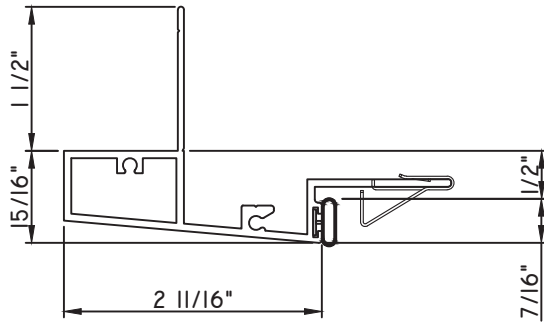

ALUMINUM PRESET PANNINGS E600/T600 - DIRECT SET FIXED

PRESET PANNING

M23753 - PANNING
BPN-9159 - W.S.
MH8-18X1 LP - FASTENER (QTY. 8)
1974 - CLIP
(6" FROM EACH CORNER & 20" O.C.)