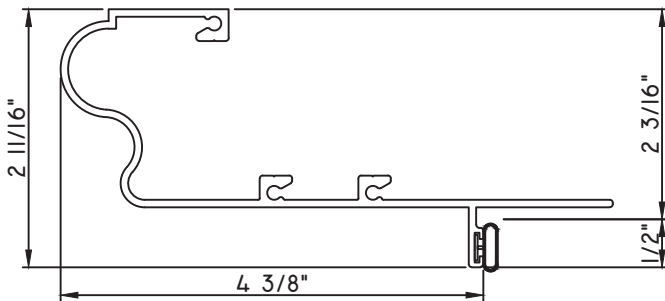

PRESET PANNING
M23890 - PANNING
BPN-9159 - W.S.
MH8-18X1 LP - FASTENER (QTY. 8)
1974 - CLIP
(6" FROM EACH CORNER & 20" O.C.)