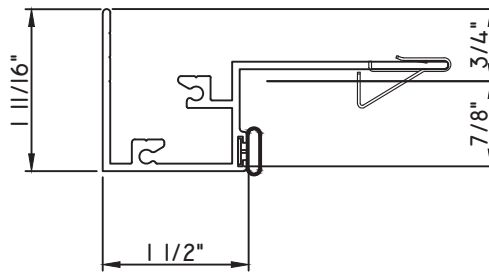

PRESET PANNING

M17748 - PANNING
BPN-9159 - W.S.
MH8-18X1 LP - FASTENER (QTY. 4)
1974 - CLIP
(6" FROM EACH CORNER & 20" O.C.)

PRESET PANNING

M22278 - PANNING
BPN-9159 - W.S.
MH8-18X1 LP - FASTENER (QTY. 8)