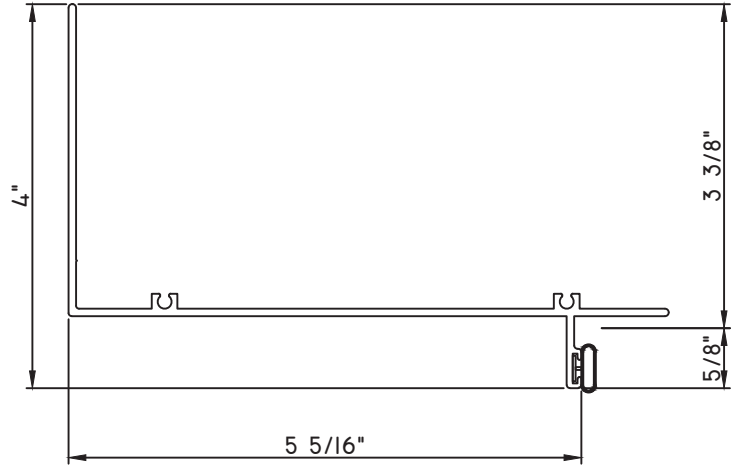

PRESET PANNING
MAX9523-18' - PANNING
BPN-9159 - W.S.
MH8-18X1 LP - FASTENER (QTY. 8)