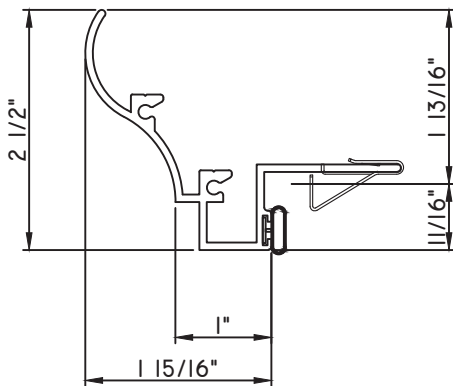

PRESET PANNING

M22885 - PANNING
BPN-9159 - W.S.
MH8-18X1 LP - FASTENER (QTY. 8)
1974 - CLIP
(6" FROM EACH CORNER & 20" O.C.)