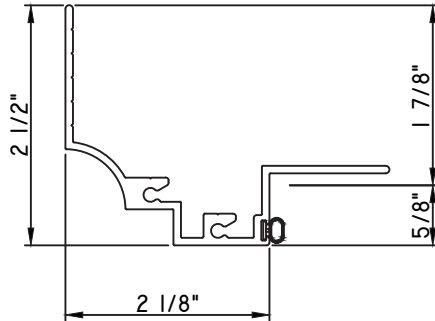

PRESET PANNING

M22415 - PANNING
9146E - W.S.
MH8-18X1 LP - FASTENER (QTY. 8)