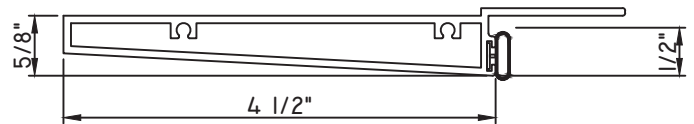

PRESET PANNING
M23850 - PANNING
BPN-9159 - W.S.
MH8-18X1 LP - FASTENER (QTY. 8)
1974 - CLIP
(6" FROM EACH CORNER & 20" O.C.)

SCALE 1:2