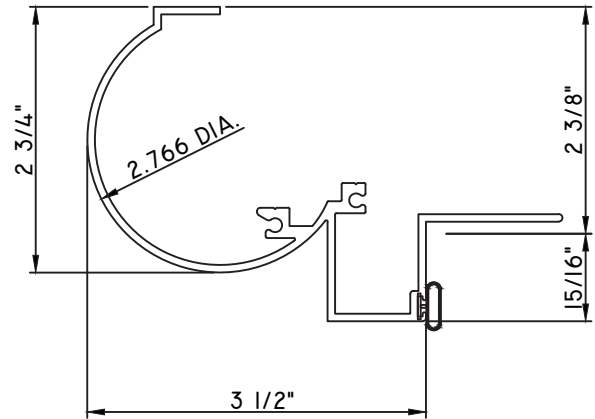

M23753 - PANNING
BPN-9159 - W.S.
MH8-18X1 LP - FASTENER (QTY. 8)
1974 - CLIP
(6" FROM EACH CORNER & 20" O.C.)

PRESET PANNING

M24467- PANNING
BPN-9159 - W.S.

PRESET PANNING

M22463 - PANNING
BPN-9159 - W.S.
MH8-18X1 LP - FASTENER (QTY. 8)
1974 - CLIP
(6" FROM EACH CORNER & 20" O.C.)

PRESET PANNING

M20440 - PANNING

SCALE 1:2

ALUMINUM PRESET PANNINGS E600/T600 - DIRECT SET FIXED

PRESET PANNING
M24427 - PANNING
BPN-9159 - W.S.
MH8-18X1 LP - FASTENER (QTY. 8)
1974 - CLIP
(6" FROM EACH CORNER & 20" O.C.)