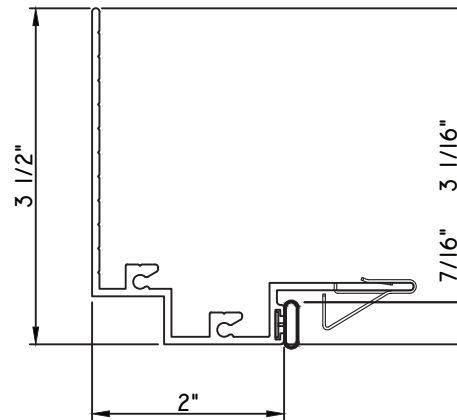

PRESET PANNING

M23648-18 - PANNING
BPN-9159 - W.S.
MH8-18X1 LP - FASTENER (QTY. 8)
1974 - CLIP
(6" FROM EACH CORNER & 20" O.C.)

SCALE 1:2