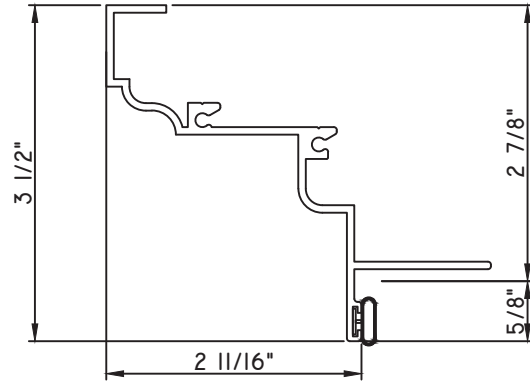

PRESET PANNING

M24467- PANNING
BPN-9159 - W.S.