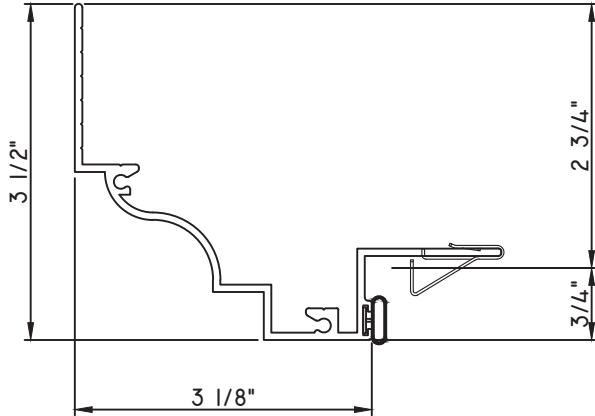

PRESET PANNING

M22463 - PANNING
BPN-9159 - W.S.
MH8-18X1 LP - FASTENER (QTY. 8)
1974 - CLIP
(6" FROM EACH CORNER & 20" O.C.)