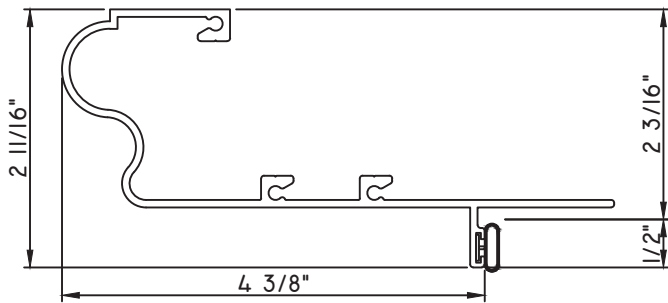

ALUMINUM PRESET PANNINGS E300/E500 - END VENT SLIDER

PRESET PANNING
M23890 - PANNING
BPN-9159 - W.S.
MH8-18X1 LP - FASTENER (QTY. 8)
1974 - CLIP
(6" FROM EACH CORNER & 20" O.C.)