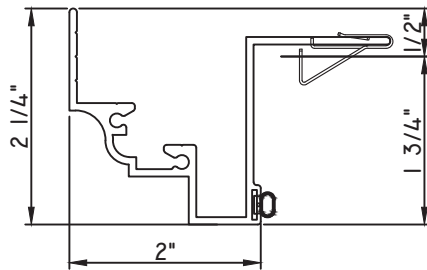

PRESET PANNING

M24468 - PANNING
9146E - W.S.