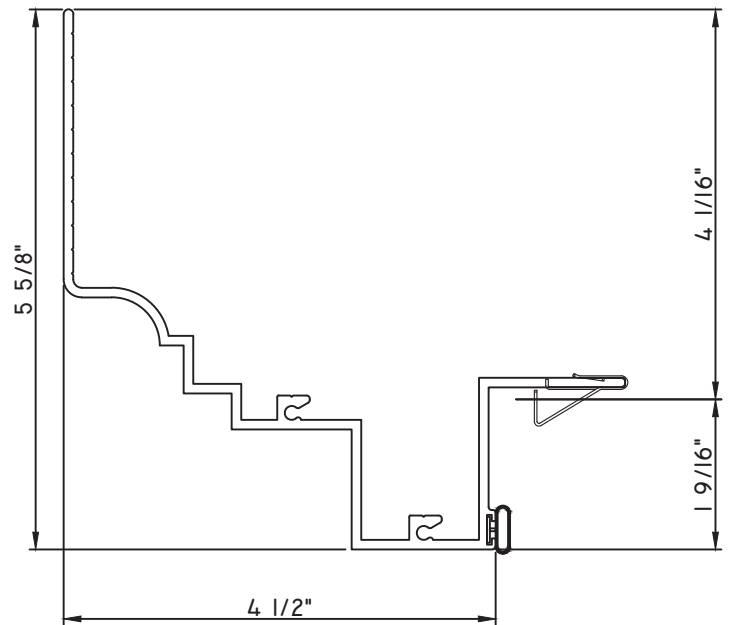

Our products are tested to the standards of and certified by some of the foremost organizations in the fenestration industry.

SCALE 1:2

ALUMINUM PRESET PANNINGS E300/E500 - END VENT SLIDER

PRESET PANNING
M23890 - PANNING
BPN-9159 - W.S.
MH8-18X1 LP - FASTENER (QTY. 8)
1974 - CLIP
(6" FROM EACH CORNER & 20" O.C.)