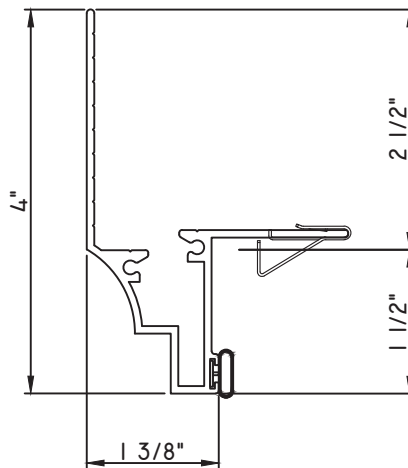

PRESET PANNING

M17748 - PANNING
BPN-9159 - W.S.
MH8-18X1 LP - FASTENER (QTY. 4)
1974 - CLIP
(6" FROM EACH CORNER & 20" O.C.)

PRESET PANNING

M24943 - PANNING
BPN-9159 - W.S.
MH8-18X1 LP - FASTENER (QTY. 4)
1974 - CLIP
(6" FROM EACH CORNER & 20" O.C.)