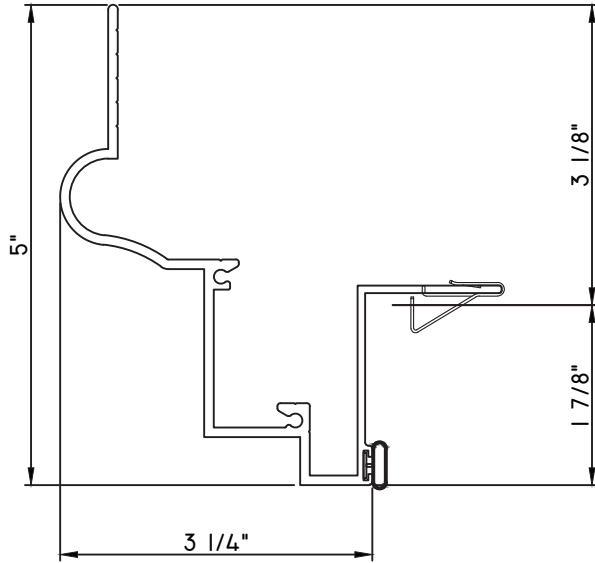

ALUMINUM PRESET PANNINGS E300/E500 - END VENT SLIDER

PRESET PANNING
M18070 - PANNING
BPN-9159 - W.S.
MH8-18X1 LP - FASTENER (QTY. 8)
1974 - CLIP
(6" FROM EACH CORNER & 20" O.C.)