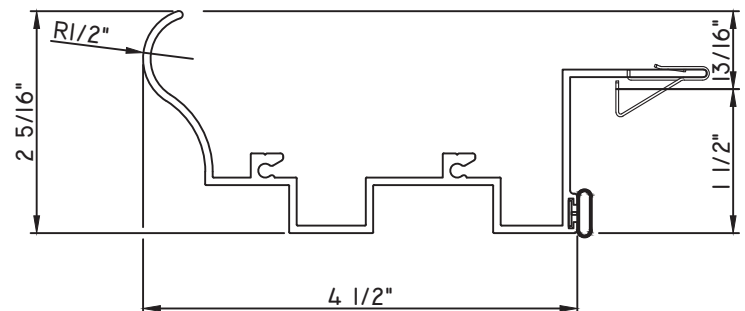

PRESET PANNING
M24835 - PANNING
BPN-9159 - W.S.
MH8-18X1 LP - FASTENER (QTY. 8)
1974 - CLIP
(6" FROM EACH CORNER & 20" O.C.)
NEW DIE

SCALE 1:2