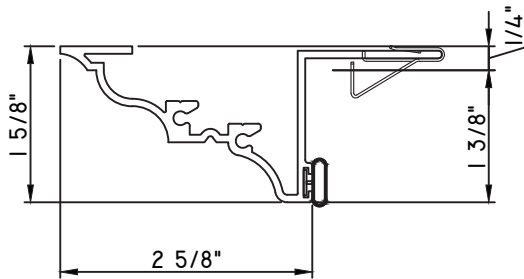

ALUMINUM PRESET PANNINGS E300/E500 - END VENT SLIDER

PRESET PANNING

M23650 - PANNING
BPN-9159 - W.S.
MH8-18X1 LP - FASTENER (QTY. 8)
1974 - CLIP
(6" FROM EACH CORNER & 20" O.C.)