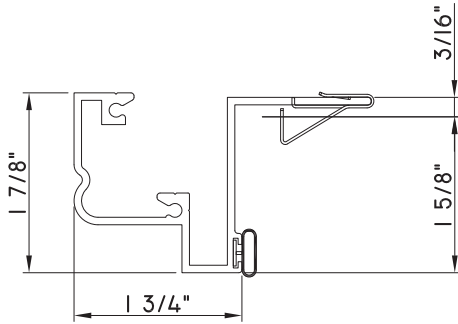

ALUMINUM PRESET PANNINGS E300/E500 - END VENT SLIDER

PRESET PANNING

M25844 - PANNING
BPN-9159 - W.S.
MH8-18X1 LP - FASTENER (QTY. 8)
1974 - CLIP
(6" FROM EACH CORNER & 20" O.C.)