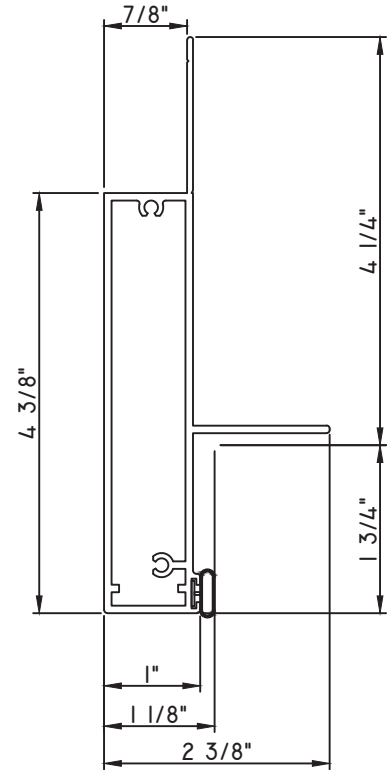

PRESET PANNING

M24692 - PANNING