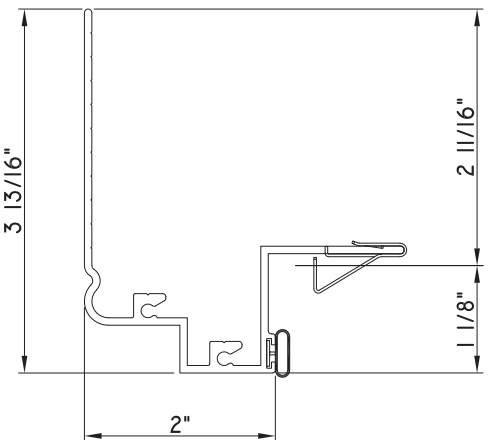

PRESET PANNING

M25863 - PANNING
BPN-9159 - W.S.
MH8-18X1 LP - FASTENER (QTY. 8)
1974 - CLIP
(6" FROM EACH CORNER & 20" O.C.)