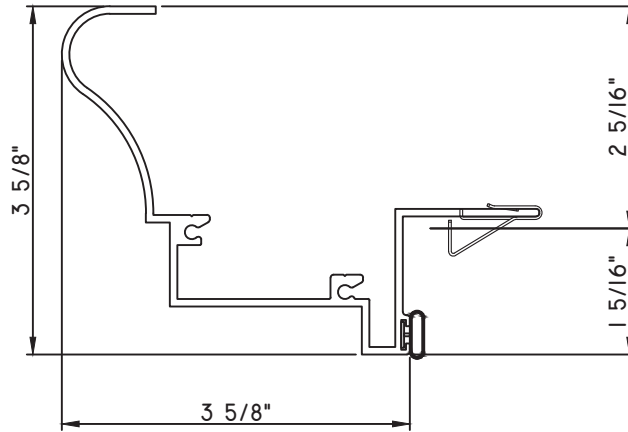

ALUMINUM PRESET PANNINGS E300/E500 - END VENT SLIDER

PRESET PANNING
M20844 - PANNING
BPN-9159 - W.S.
MH8-18X1 LP - FASTENER (QTY. 8)
1974 - CLIP
(6" FROM EACH CORNER & 20" O.C.)