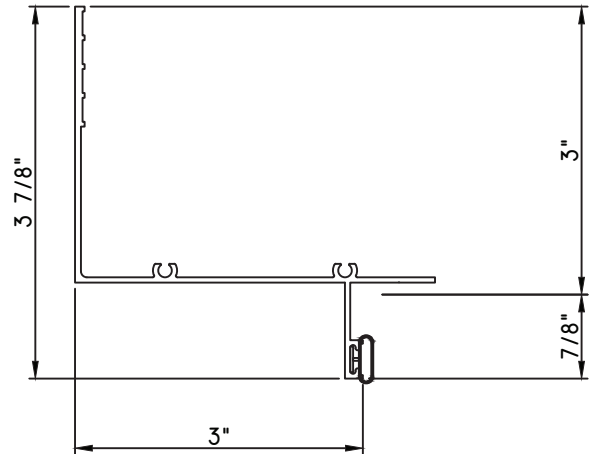

PRESET PANNING
M6938 - PANNING
BPN-9159 - W.S.
MH8-18X1 LP - FASTENER (QTY. 8)