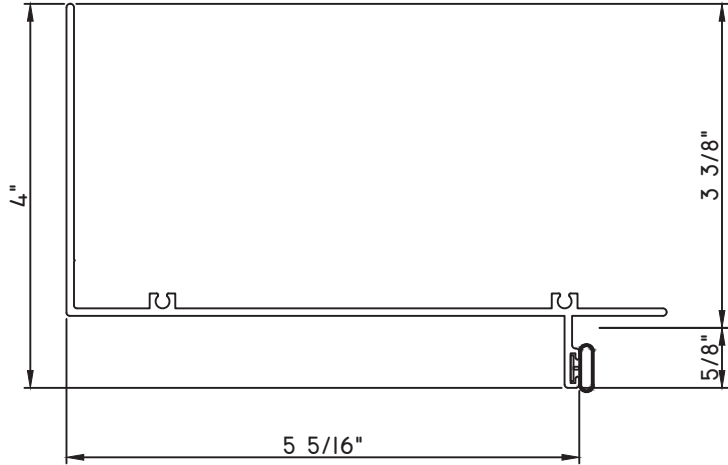

ALUMINUM PRESET PANNINGS E300/E500 - END VENT SLIDER

PRESET PANNING
MAX9523-18' - PANNING
BPN-9159 - W.S.
MH8-18X1 LP - FASTENER (QTY. 8)