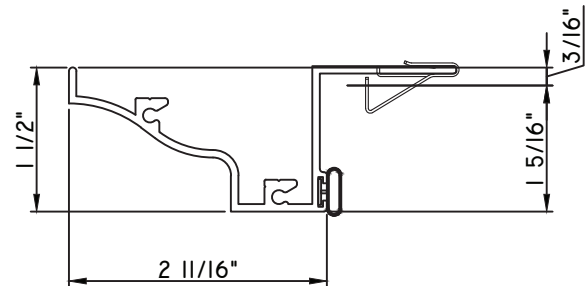

PRESET PANNING

M25334 - PANNING
BPN-9159 - W.S.
MH8-18X1 LP - FASTENER (QTY. 8)
1974 - CLIP
(6" FROM EACH CORNER & 20" O.C.)
NEW DIE

PRESET PANNING

M17941 - PANNING
BPN-9159 - W.S.
MH8-18X1 LP - FASTENER (QTY. 8)
1974 - CLIP
(6" FROM EACH CORNER & 20" O.C.)