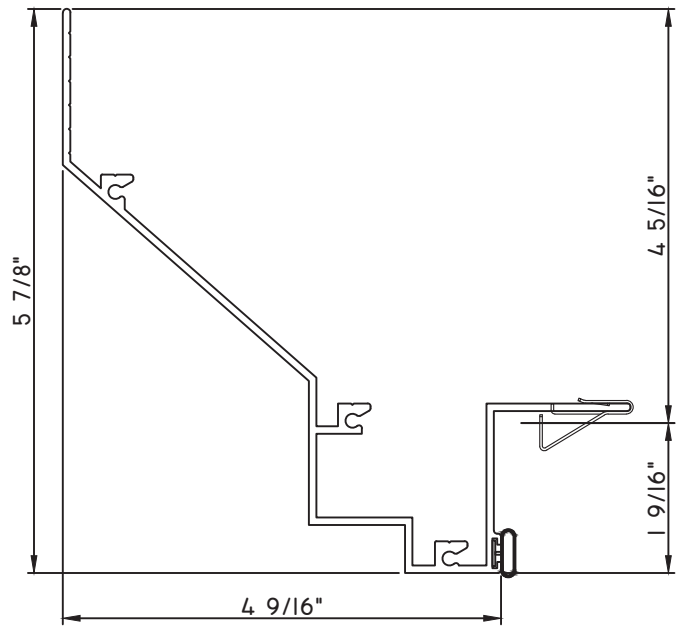

PRESET PANNING

M23543 - PANNING
BPN-9159 - W.S.
MH8-18X1 LP - FASTENER (QTY. 12)
1974 - CLIP
(6" FROM EACH CORNER & 20" O.C.)

SCALE 1:2

Our products are tested to the standards of and certified by some of the foremost organizations in the fenestration industry.