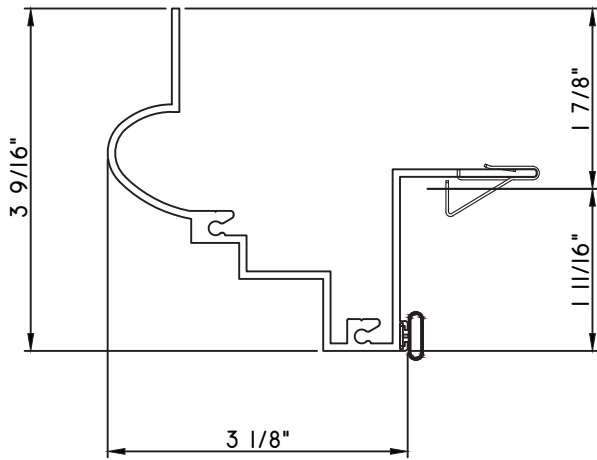

ALUMINUM PRESET PANNINGS E300/E500 - END VENT SLIDER

PRESET PANNING

M21345 - PANNING
BPN-9159 - W.S.
MH8-18X1 LP - FASTENER (QTY. 8)
1974 - CLIP
(6" FROM EACH CORNER & 20" O.C.)