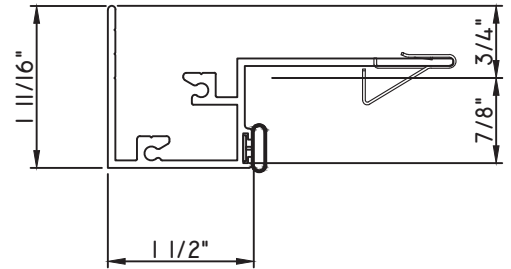

PRESET PANNING

M22278 - PANNING
BPN-9159 - W.S.
MH8-18X1 LP - FASTENER (QTY. 8)