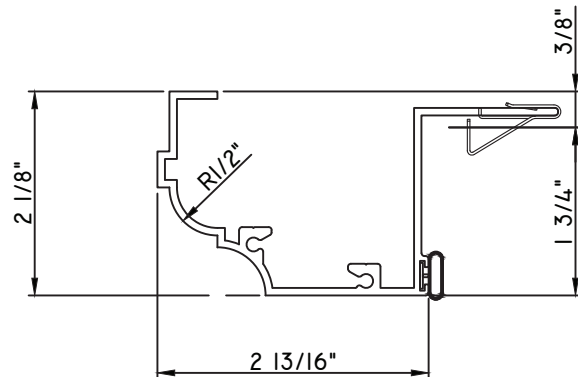

PRESET PANNING
M24798 - PANNING
BPN-9159 - W.S.
MH8-18X1 LP - FASTENER (QTY. 4)
1974 - CLIP
(6" FROM EACH CORNER & 20" O.C.)

SCALE 1:2