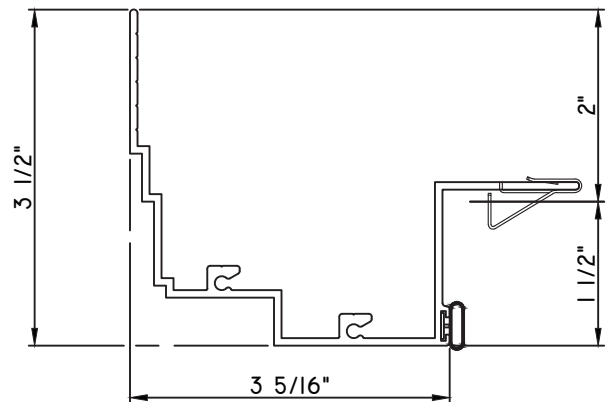

PRESET PANNING
M24888 - PANNING
BPN-9159 - W.S.
MH8-18X1 LP - FASTENER (QTY. 8)
1974 - CLIP
(6" FROM EACH CORNER & 20" O.C.)