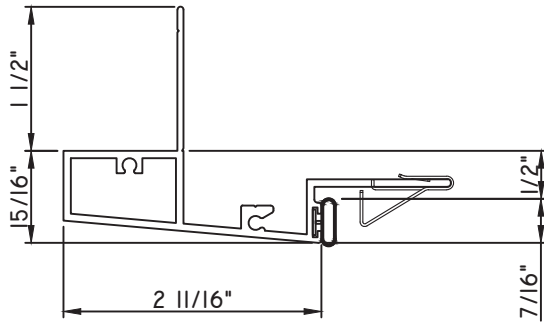

ALUMINUM PRESET PANNINGS E300/E500 - END VENT SLIDER

PRESET PANNING
M23753 - PANNING
BPN-9159 - W.S.
MH8-18X1 LP - FASTENER (QTY. 8)
1974 - CLIP
(6" FROM EACH CORNER & 20" O.C.)