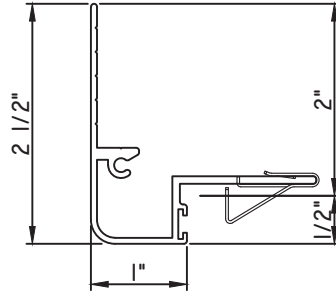

PRESET PANNING

M23977 - PANNING
BPN-9159 - W.S.
1974 - CLIP
MH8-18X1 LP - FASTENER (QTY. 4)