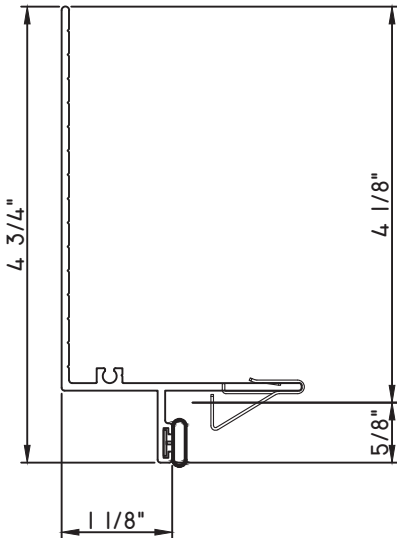

PRESET PANNING

M17748 - PANNING
BPN-9159 - W.S.
MH8-18X1 LP - FASTENER (QTY. 4)
1974 - CLIP
(6" FROM EACH CORNER & 20" O.C.)

PRESET PANNING

M24943 - PANNING
BPN-9159 - W.S.
MH8-18X1 LP - FASTENER (QTY. 4)
1974 - CLIP
(6" FROM EACH CORNER & 20" O.C.)