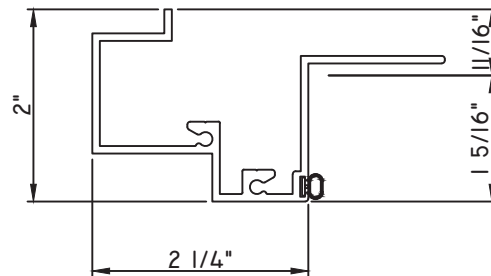

PRESET PANNING

M22319 - PANNING
9146E - W.S.
MH8-18X1 LP - FASTENER (QTY. 8)

SCALE 1:2