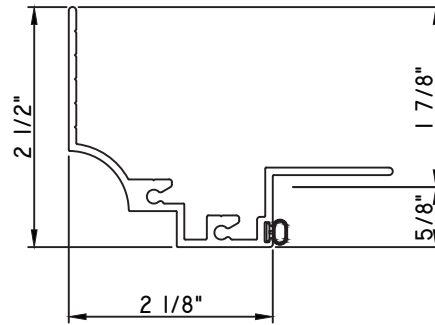

PRESET PANNING

M22415 - PANNING
9146E - W.S.
MH8-18X1 LP - FASTENER (QTY. 8)