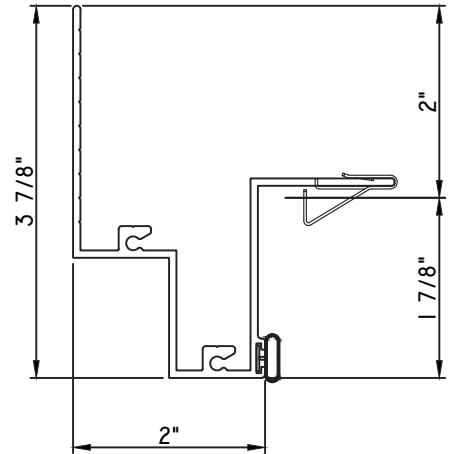

PRESET PANNING

M22100 - PANNING
BPN-9159 - W.S.
MH8-18X1 LP - FASTENER (QTY. 8)
1974 - CLIP
(6" FROM EACH CORNER & 20" O.C.)