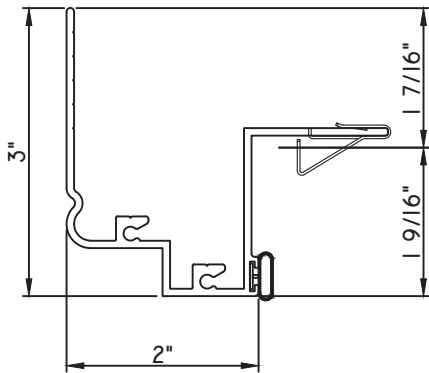

ALUMINUM PRESET PANNINGS E300/E500 - END VENT SLIDER

PRESET PANNING

M21663 - PANNING
BPN-9159 - W.S.
MH8-18X1 LP - FASTENER (QTY. 8)
1974 - CLIP
(6" FROM EACH CORNER & 20" O.C.)