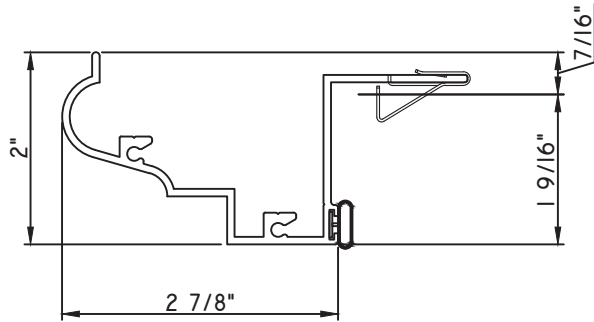

ALUMINUM PRESET PANNINGS E300/E500 - END VENT SLIDER

PRESET PANNING
M17825 - PANNING
BPN-9159 - W.S.
MH8-18X1 LP - FASTENER (QTY. 8)
1974 - CLIP
(6" FROM EACH CORNER & 20" O.C.)