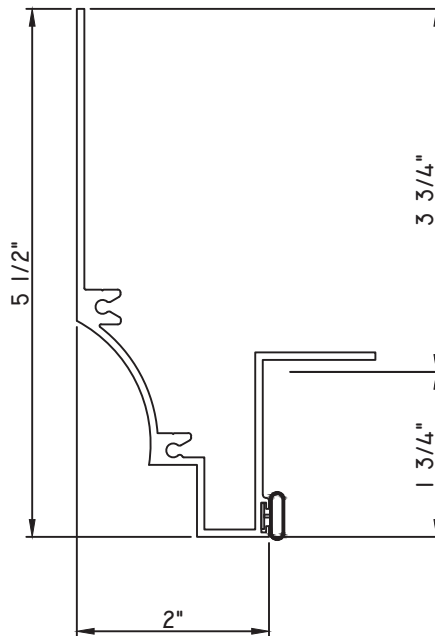

PRESET PANNING

M20747 - PANNING