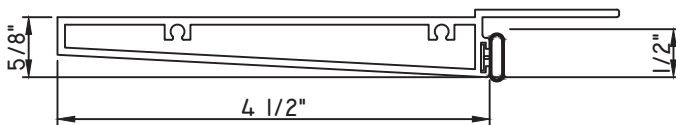

PRESET PANNING
M23850 - PANNING
BPN-9159 - W.S.
MH8-18X1 LP - FASTENER (QTY. 8)
1974 - CLIP
(6" FROM EACH CORNER & 20" O.C.)