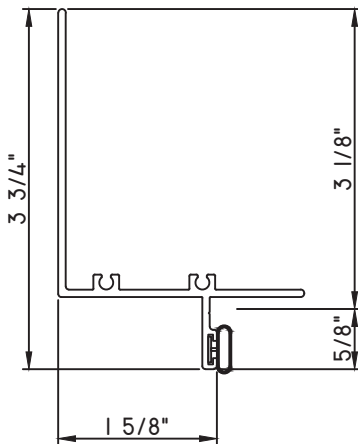

PRESET PANNING

M14957 - PANNING
BPN-9159 - W.S.
MH8-18X1 LP - FASTENER (QTY. 8)