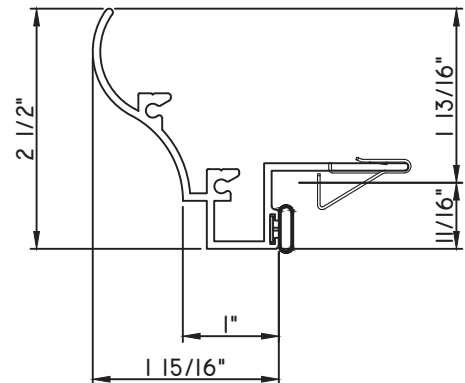

PRESET PANNING

M22885 - PANNING
BPN-9159 - W.S.
MH8-18X1 LP - FASTENER (QTY. 8)
1974 - CLIP
(6" FROM EACH CORNER & 20" O.C.)