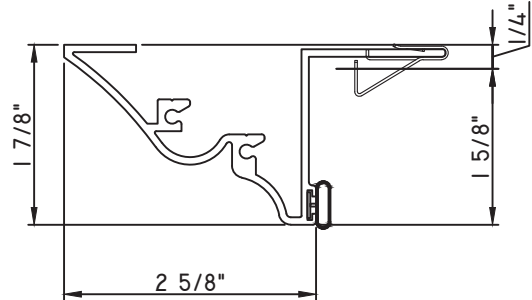

PRESET PANNING

M23649 - PANNING
BPN-9159 - W.S.
MH8-18X1 LP - FASTENER (QTY. 8)
1974 - CLIP
(6" FROM EACH CORNER & 20" O.C.)