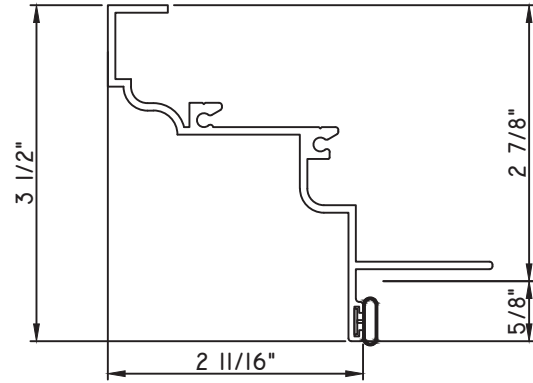

PRESET PANNING
M24467 - PANNING
BPN-9159 - W.S.