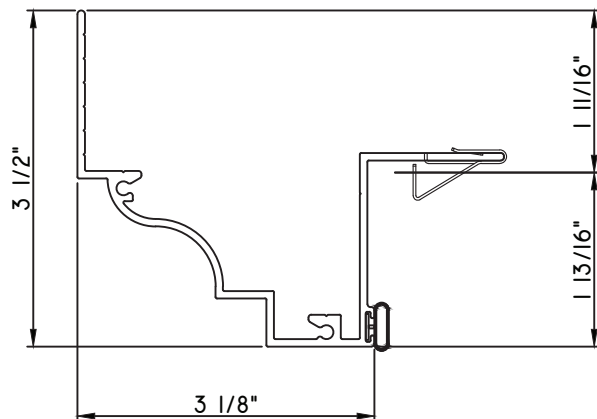

PRESET PANNING

M18041 - PANNING
BPN-9159 - W.S.
MH8-18X1 LP - FASTENER (QTY. 8)
1974 - CLIP
(6" FROM EACH CORNER & 20" O.C.)

SCALE 1:2