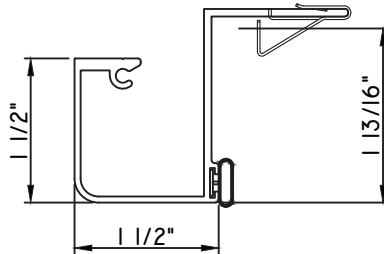

PRESET PANNING

M22325 - PANNING
BPN-9159 - W.S.
MH8-18X1 LP - FASTENER (QTY. 4)
1974 - CLIP
(6" FROM EACH CORNER & 20" O.C.)