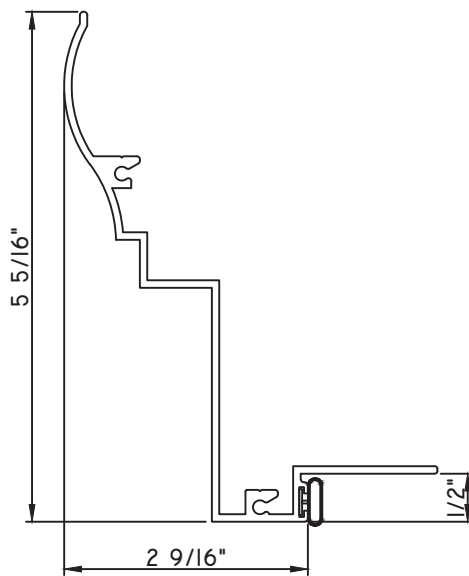

PRESET PANNING

M25334 - PANNING
BPN-9159 - W.S.
MH8-18X1 LP - FASTENER (QTY. 8)
1974 - CLIP
(6" FROM EACH CORNER & 20" O.C.)
NEW DIE