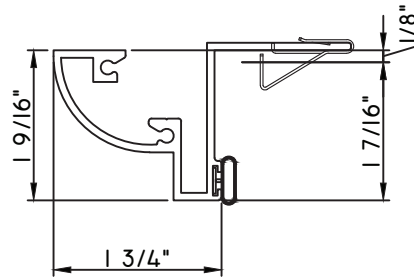

PRESET PANNING

M23569 - PANNING
BPN-9159 - W.S.
MH8-18X1 LP - FASTENER (QTY. 8)
1974 - CLIP
(6" FROM EACH CORNER & 20" O.C.)