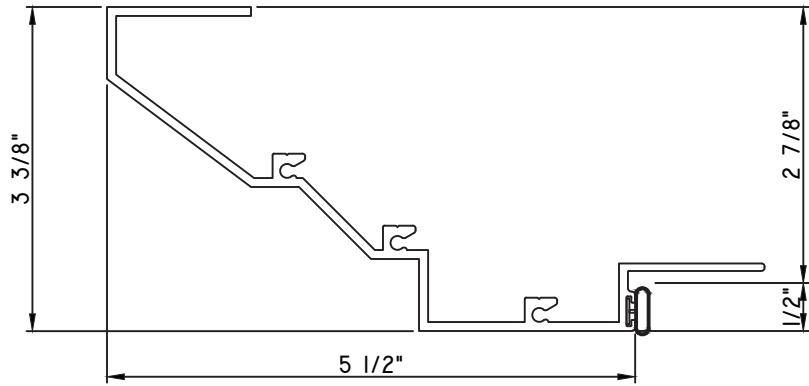

SCALE 1:2

Our products are tested to the standards of and certified by some of the foremost organizations in the fenestration industry.

ALUMINUM PRESET PANNINGS E300/E500 - END VENT SLIDER

PRESET PANNING
 MAX9523-18' - PANNING
 BPN-9159 - W.S.
 MH8-18X1 LP - FASTENER (QTY. 8)