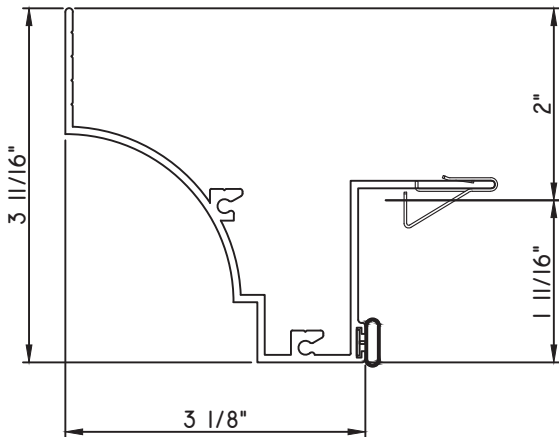

SCALE 1:2

ALUMINUM PRESET PANNINGS E300/E500 - END VENT SLIDER

PRESET PANNING

M21345 - PANNING
BPN-9159 - W.S.
MH8-18X1 LP - FASTENER (QTY. 8)
1974 - CLIP
(6" FROM EACH CORNER & 20" O.C.)

PRESET PANNING

M25009 - PANNING
BPN-9159 - W.S.
MH8-18X1 LP - FASTENER (QTY. 8)
1974 - CLIP
(6" FROM EACH CORNER & 20" O.C.)