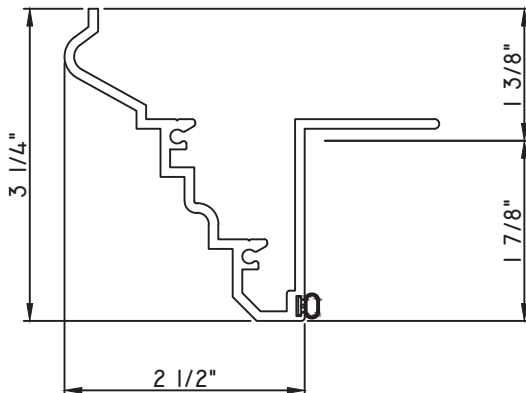

PRESET PANNING

M21902 - PANNING
9146E - W.S.
MH8-18X1 LP - FASTENER (QTY. 8)

SCALE 1:2