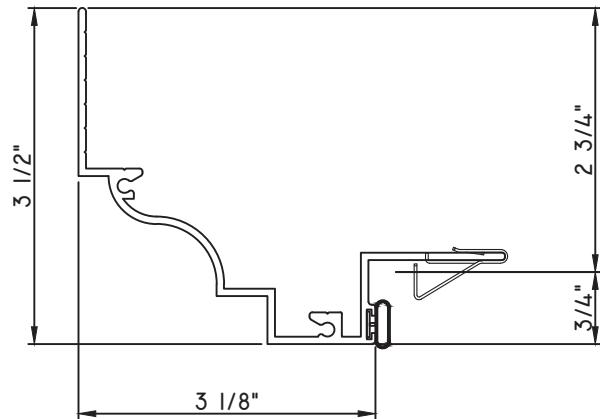

PRESET PANNING
M22463 - PANNING
BPN-9159 - W.S.
MH8-18X1 LP - FASTENER (QTY. 8)
1974 - CLIP
(6" FROM EACH CORNER & 20" O.C.)

SCALE 1:2