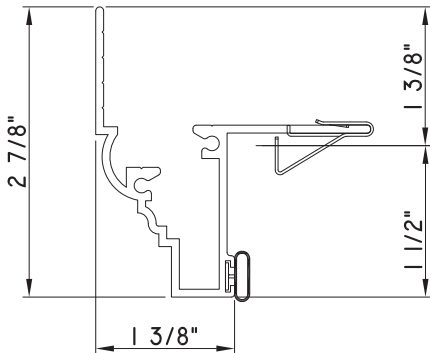

ALUMINUM PRESET PANNINGS E300/E500 - END VENT SLIDER

PRESET PANNING

M26031 - PANNING
BPN-9159 - W.S.
MH8-18X1 LP - FASTENER (QTY. 8)
1974 - CLIP
(6" FROM EACH CORNER & 20" O.C.)