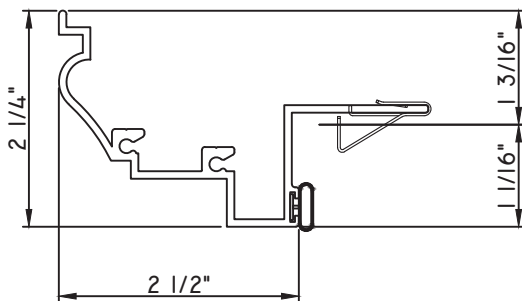

SCALE 1:2

ALUMINUM PRESET PANNINGS E300/E500 - END VENT SLIDER

PRESET PANNING

M17826 - PANNING
BPN-9159 - W.S.
MH8-18X1 LP - FASTENER (QTY. 8)
1974 - CLIP
(6" FROM EACH CORNER & 20" O.C.)

PRESET PANNING

M24836 - PANNING
BPN-9159 - W.S.
MH8-18X1 LP - FASTENER (QTY. 8)
1974 - CLIP
(6" FROM EACH CORNER & 20" O.C.)