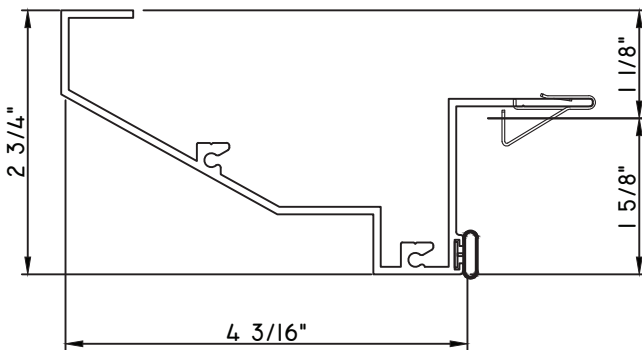

SCALE 1:2

Our products are tested to the standards of and certified by some of the foremost organizations in the fenestration industry.

ALUMINUM PRESET PANNINGS E300/E500 - END VENT SLIDER

PRESET PANNING
 M20844 - PANNING
 BPN-9159 - W.S.
 MH8-18X1 LP - FASTENER (QTY. 8)
 1974 - CLIP
 (6" FROM EACH CORNER & 20" O.C.)