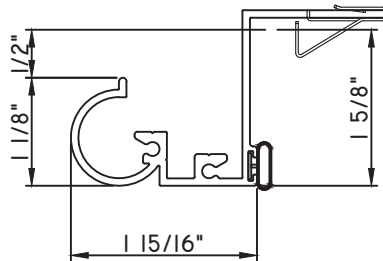

PRESET PANNING

M18244 - PANNING
BPN-9159 - W.S.
MH8-18X1 LP - FASTENER (QTY. 8)
1974 - CLIP
(6" FROM EACH CORNER & 20" O.C.)