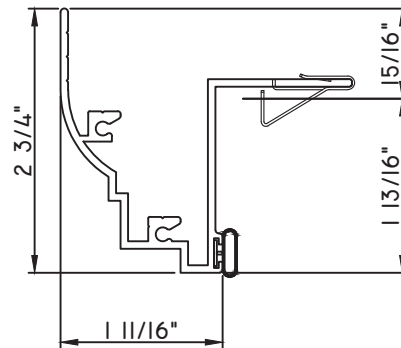

PRESET PANNING

M17940 - PANNING
BPN-9159 - W.S.
MH8-18X1 LP - FASTENER (QTY. 8)
1974 - CLIP
(6" FROM EACH CORNER & 20" O.C.)

SCALE 1:2

Our products are tested to the standards of and certified by some of the foremost organizations in the fenestration industry.