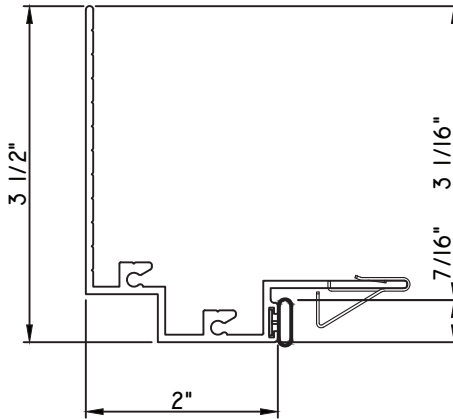

PRESET PANNING

M22885 - PANNING
BPN-9159 - W.S.
MH8-18X1 LP - FASTENER (QTY. 8)
1974 - CLIP
(6" FROM EACH CORNER & 20" O.C.)

ALUMINUM PRESET PANNINGS E300/E500 - END VENT SLIDER

PRESET PANNING

M21663 - PANNING
BPN-9159 - W.S.
MH8-18X1 LP - FASTENER (QTY. 8)
1974 - CLIP
(6" FROM EACH CORNER & 20" O.C.)