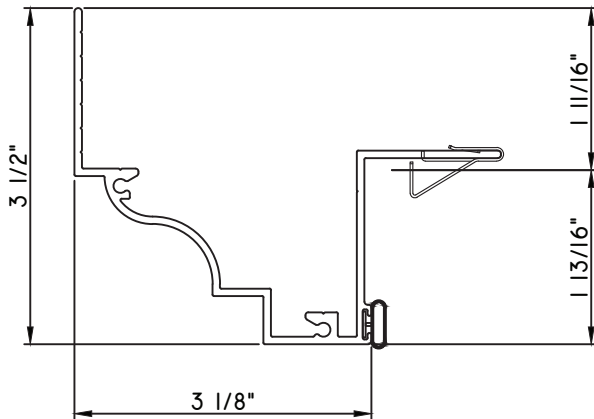

SCALE 1:2

ALUMINUM PRESET PANNINGS E300/E500 - END VENT SLIDER

PRESET PANNING
M17825 - PANNING
BPN-9159 - W.S.
MH8-18X1 LP - FASTENER (QTY. 8)
1974 - CLIP
(6" FROM EACH CORNER & 20" O.C.)

PRESET PANNING
M6938 - PANNING
BPN-9159 - W.S.
MH8-18X1 LP - FASTENER (QTY. 8)