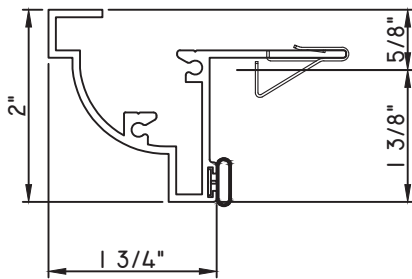

M25844 - PANNING
BPN-9159 - W.S.
MH8-18X1 LP - FASTENER (QTY. 8)
1974 - CLIP
(6" FROM EACH CORNER & 20" O.C.)

PRESET PANNING

M23569 - PANNING
BPN-9159 - W.S.
MH8-18X1 LP - FASTENER (QTY. 8)
1974 - CLIP
(6" FROM EACH CORNER & 20" O.C.)