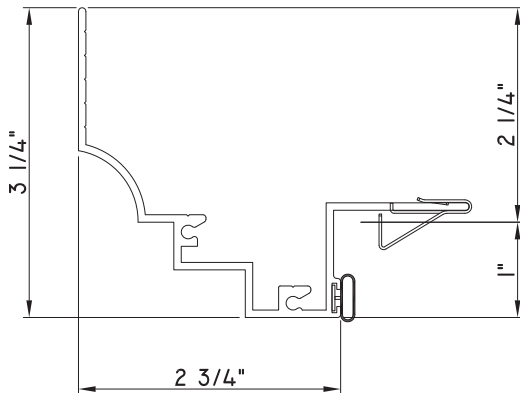

SCALE 1:2

ALUMINUM PRESET PANNINGS E300/E500 - END VENT SLIDER

PRESET PANNING
M23753 - PANNING
BPN-9159 - W.S.
MH8-18X1 LP - FASTENER (QTY. 8)
1974 - CLIP
(6" FROM EACH CORNER & 20" O.C.)

PRESET PANNING
M24467 - PANNING
BPN-9159 - W.S.