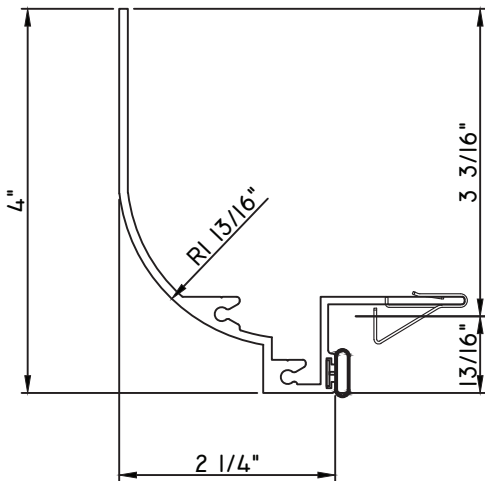

PRESET PANNING

M19663 - PANNING
BPN-9159 - W.S.
MH8-18X1 LP - FASTENER (QTY. 8)
1974 - CLIP
(6" FROM EACH CORNER & 20" O.C.)