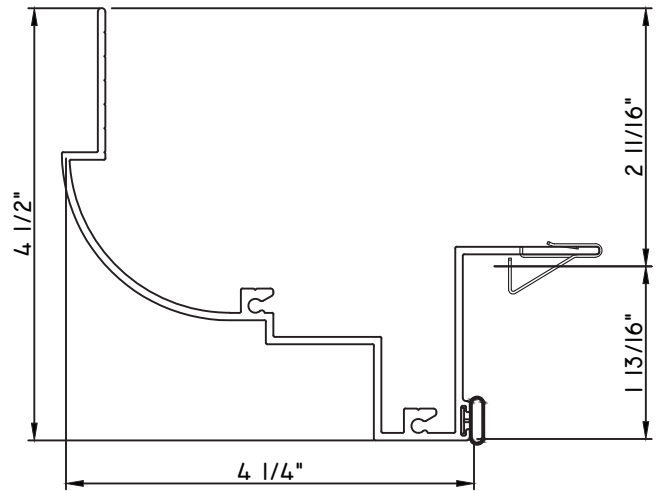

PRESET PANNING
M3034 - PANNING
BPN-9159 - W.S.
MH8-18X1 LP - FASTENER (QTY. 8)
1974 - CLIP
(6" FROM EACH CORNER & 20" O.C.)

Our products are tested to the standards of and certified by some of the foremost organizations in the fenestration industry.

SCALE 1:2