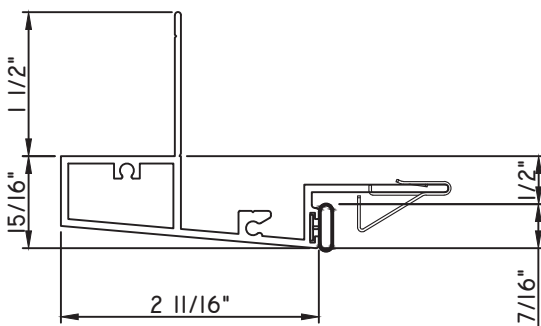

PRESET PANNING

M23753 - PANNING
BPN-9159 - W.S.
MH8-18X1 LP - FASTENER (QTY. 8)
1974 - CLIP
(6" FROM EACH CORNER & 20" O.C.)