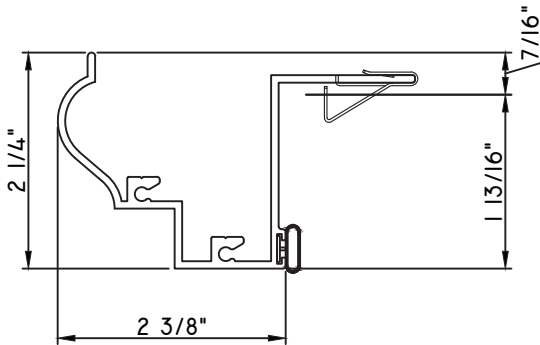

PRESET PANNING
M20627 - PANNING
BPN-9159 - W.S.
MH8-18X1 LP - FASTENER (QTY. 8)
1974 - CLIP
(6" FROM EACH CORNER & 20" O.C.)

ALUMINUM PRESET PANNINGS E300/E500 - CENTER VENT SLIDER

PRESET PANNING
M17826 - PANNING
BPN-9159 - W.S.
MH8-18X1 LP - FASTENER (QTY. 8)
1974 - CLIP
(6" FROM EACH CORNER & 20" O.C.)