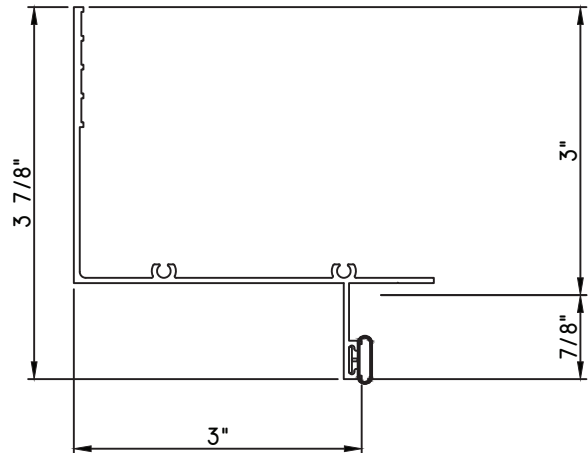

PRESET PANNING
M6938 - PANNING
BPN-9159 - W.S.
MH8-18X1 LP - FASTENER (QTY. 8)

Our products are tested to the standards of and certified by some of the foremost organizations in the fenestration industry.