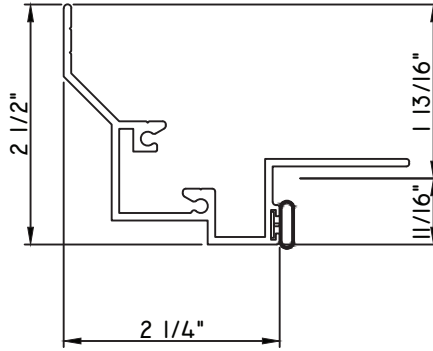

PRESET PANNING
M19663 - PANNING
BPN-9159 - W.S.
MH8-18X1 LP - FASTENER (QTY. 8)
1974 - CLIP
(6" FROM EACH CORNER & 20" O.C.)

PRESET PANNING
M22884 - PANNING
BPN-9159 - W.S.
MH8-18X1 LP - FASTENER (QTY. 8)
1974 - CLIP
(6" FROM EACH CORNER & 20" O.C.)