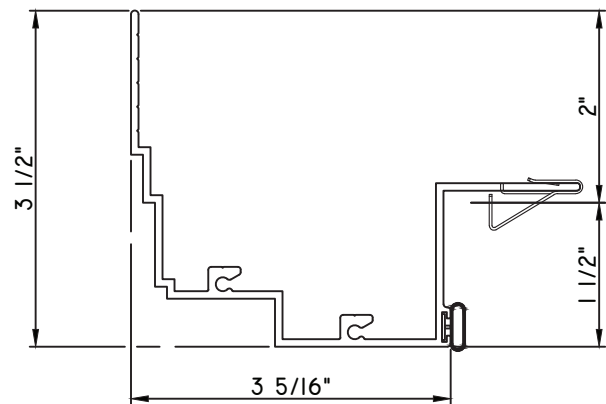

PRESET PANNING
M24888 - PANNING
BPN-9159 - W.S.
MH8-18X1 LP - FASTENER (QTY. 8)
1974 - CLIP
(6" FROM EACH CORNER & 20" O.C.)

SCALE 1:2