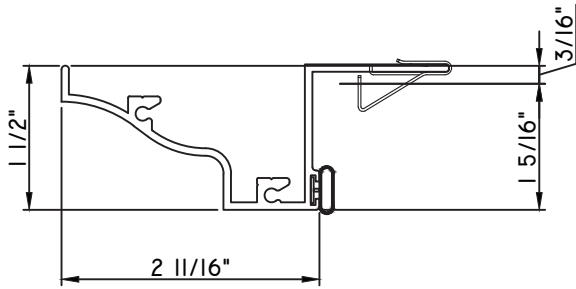

ALUMINUM PRESET PANNINGS E300/E500 - CENTER VENT SLIDER

PRESET PANNING
M17941 - PANNING
BPN-9159 - W.S.
MH8-18X1 LP - FASTENER (QTY. 8)
1974 - CLIP
(6" FROM EACH CORNER & 20" O.C.)