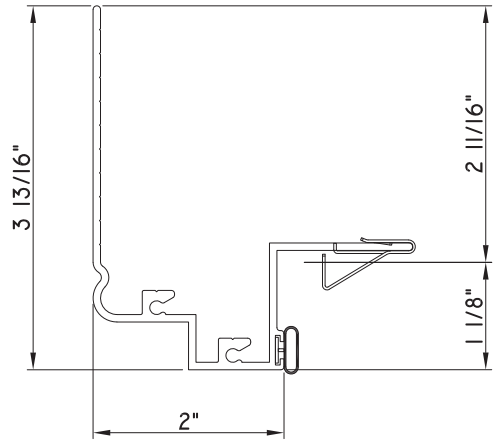

PRESET PANNING

M25863 - PANNING
BPN-9159 - W.S.
MH8-18X1 LP - FASTENER (QTY. 8)
1974 - CLIP
(6" FROM EACH CORNER & 20" O.C.)

Our products are tested to the standards of and certified by some of the foremost organizations in the fenestration industry.

SCALE 1:2