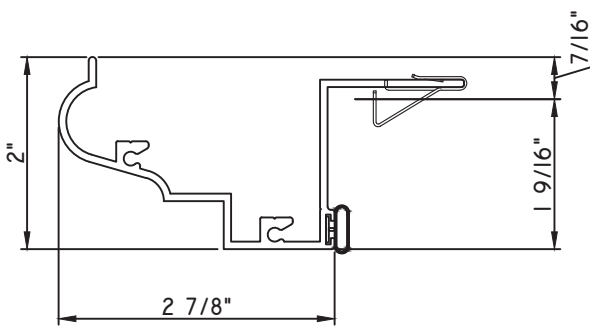

PRESET PANNING
M17825 - PANNING
BPN-9159 - W.S.
MH8-18X1 LP - FASTENER (QTY. 8)
1974 - CLIP
(6" FROM EACH CORNER & 20" O.C.)