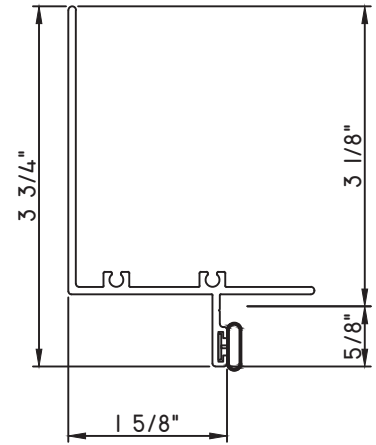

PRESET PANNING

M14957 - PANNING
BPN-9159 - W.S.
MH8-18X1 LP - FASTENER (QTY. 8)