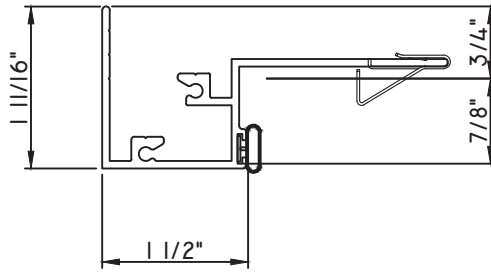

PRESET PANNING

M22278 - PANNING
BPN-9159 - W.S.
MH8-18X1 LP - FASTENER (QTY. 8)