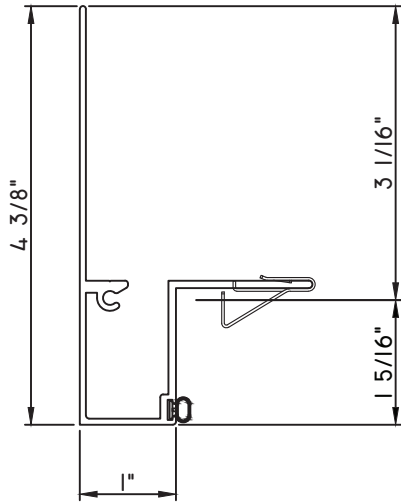

ALUMINUM PRESET PANNINGS E300/E500 - CENTER VENT SLIDER

All information seen within this document are considered current. However periodic changes/updates to our products are necessary. Quaker Window Products Inc. reserves the right to change any information without notice.

PRESET PANNING

M20505 - PANNING
9146E - W.S.
1974 - CLIP
MH8-18X1 LP - FASTENER (QTY. 4)