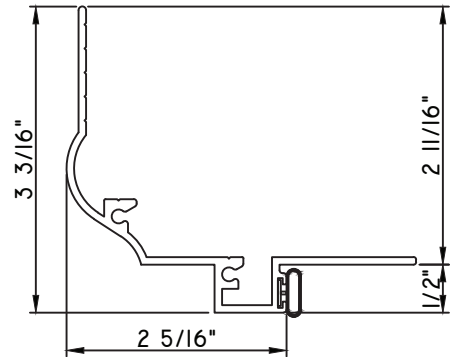

PRESET PANNING
M25335 - PANNING
BPN-9159 - W.S.
MH8-18X1 LP - FASTENER (QTY. 8)
1974 - CLIP
(6" FROM EACH CORNER & 20" O.C.)
NEW DIE

PRESET PANNING
M20627 - PANNING
BPN-9159 - W.S.
MH8-18X1 LP - FASTENER (QTY. 8)
1974 - CLIP
(6" FROM EACH CORNER & 20" O.C.)