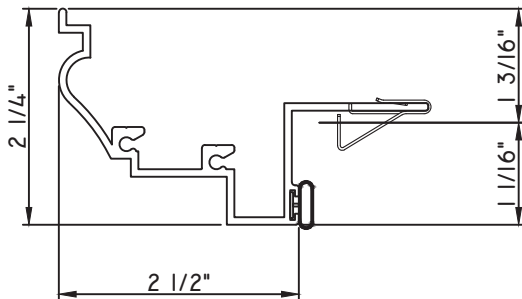

PRESET PANNING
M21993 - PANNING
BPN-9159 - W.S.
MH8-18X1 LP - FASTENER (QTY. 8)
1974 - CLIP
(6" FROM EACH CORNER & 20" O.C.)