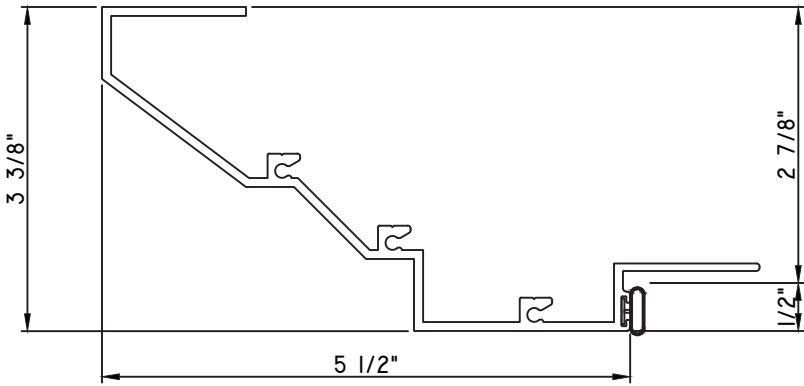

SCALE 1:2

Our products are tested to the standards of and certified by some of the foremost organizations in the fenestration industry.

ALUMINUM PRESET PANNINGS E300/E500 - CENTER VENT SLIDER

PRESET PANNING
 MAX9523-18' - PANNING
 BPN-9159 - W.S.
 MH8-18X1 LP - FASTENER (QTY. 8)