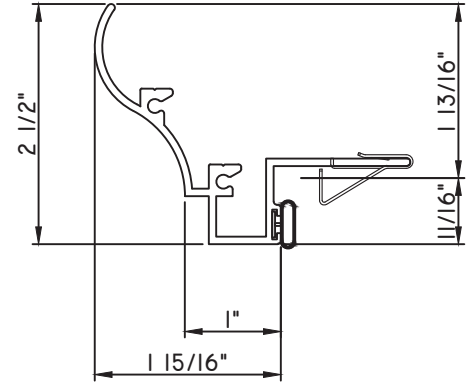

PRESET PANNING

M22885 - PANNING
BPN-9159 - W.S.
MH8-18X1 LP - FASTENER (QTY. 8)
1974 - CLIP
(6" FROM EACH CORNER & 20" O.C.)