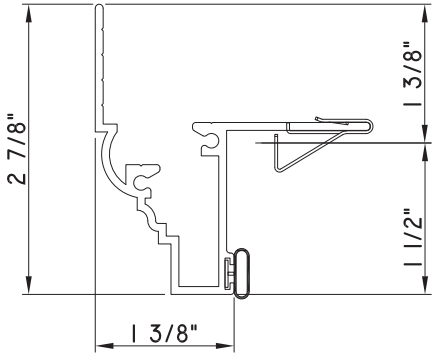

ALUMINUM PRESET PANNINGS E300/E500 - CENTER VENT SLIDER

PRESET PANNING

M26031 - PANNING
BPN-9159 - W.S.
MH8-18X1 LP - FASTENER (QTY. 8)
1974 - CLIP
(6" FROM EACH CORNER & 20" O.C.)