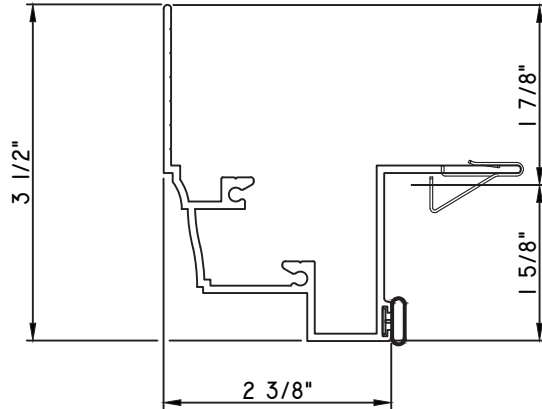

PRESET PANNING
M22258 - PANNING
BPN-9159 - W.S.
MH8-18X1 LP - FASTENER (QTY. 8)
1974 - CLIP
(6" FROM EACH CORNER & 20" O.C.)

PRESET PANNING
M24836 - PANNING
BPN-9159 - W.S.
MH8-18X1 LP - FASTENER (QTY. 8)
1974 - CLIP
(6" FROM EACH CORNER & 20" O.C.)