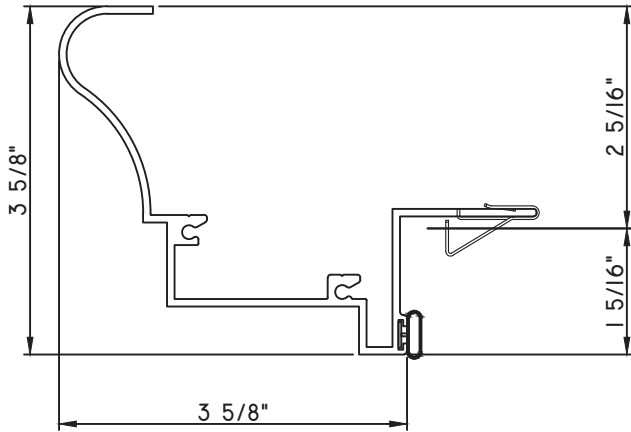

ALUMINUM PRESET PANNINGS E300/E500 - CENTER VENT SLIDER

PRESET PANNING
M20844 - PANNING
BPN-9159 - W.S.
MH8-18X1 LP - FASTENER (QTY. 8)
1974 - CLIP
(6" FROM EACH CORNER & 20" O.C.)