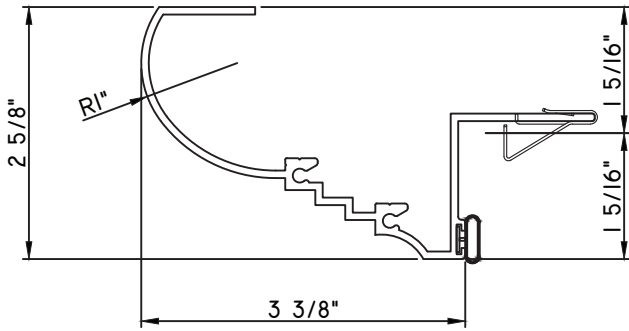

ALUMINUM PRESET PANNINGS E300/E500 - CENTER VENT SLIDER

PRESET PANNING
M18055 - PANNING