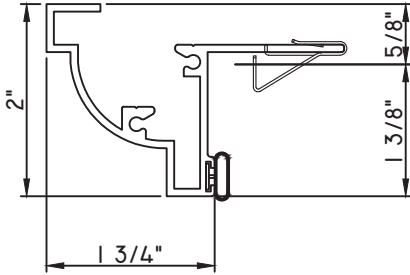

ALUMINUM PRESET PANNINGS E300/E500 - CENTER VENT SLIDER

PRESET PANNING

M24925 - PANNING
BPN-9159 - W.S.
MH8-18X1 LP - FASTENER (QTY. 8)
1974 - CLIP
(6" FROM EACH CORNER & 20" O.C.)