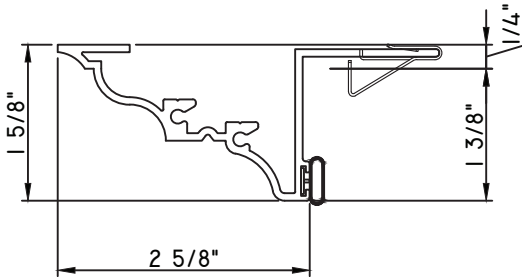

PRESET PANNING
M21993 - PANNING
BPN-9159 - W.S.
MH8-18X1 LP - FASTENER (QTY. 8)
1974 - CLIP
(6" FROM EACH CORNER & 20" O.C.)

ALUMINUM PRESET PANNINGS E300/E500 - CENTER VENT SLIDER

PRESET PANNING

M23650 - PANNING
BPN-9159 - W.S.
MH8-18X1 LP - FASTENER (QTY. 8)
1974 - CLIP
(6" FROM EACH CORNER & 20" O.C.)