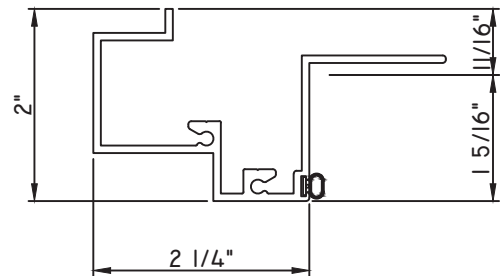

PRESET PANNING
M22319 - PANNING
9146E - W.S.
MH8-18X1 LP - FASTENER (QTY. 8)