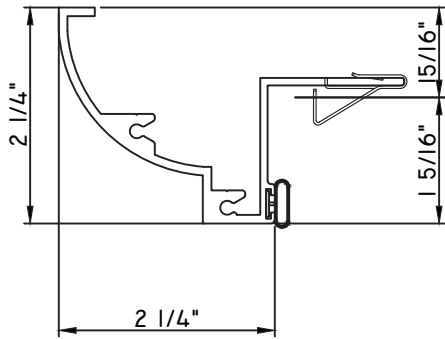

ALUMINUM PRESET PANNINGS E300/E500 - CENTER VENT SLIDER

PRESET PANNING
20616 - PANNING