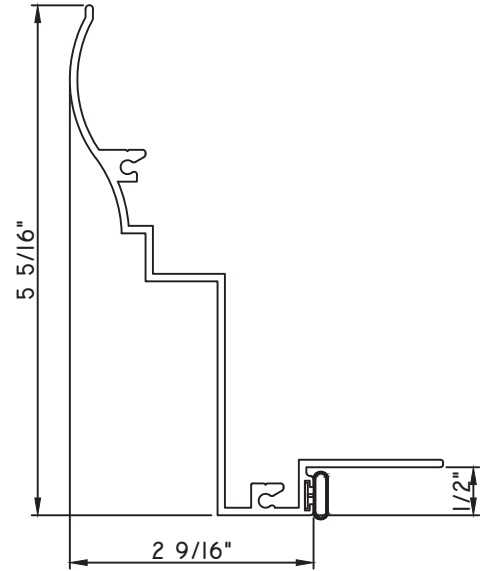

PRESET PANNING
M24892 - PANNING
BPN-9159 - W.S.
MH8-18X1 LP - FASTENER (QTY. 8)
1974 - CLIP
(6" FROM EACH CORNER & 20" O.C.)

PRESET PANNING

M25334 - PANNING
BPN-9159 - W.S.
MH8-18X1 LP - FASTENER (QTY. 8)
1974 - CLIP
(6" FROM EACH CORNER & 20" O.C.)
NEW DIE