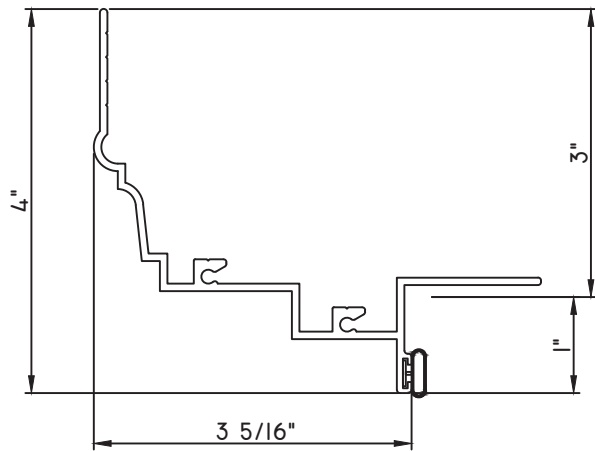

PRESET PANNING
M24427 - PANNING
BPN-9159 - W.S.
MH8-18X1 LP - FASTENER (QTY. 8)
1974 - CLIP
(6" FROM EACH CORNER & 20" O.C.)