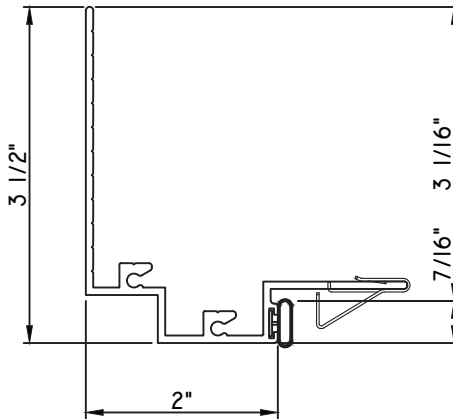

PRESET PANNING

M23648-18 - PANNING
BPN-9159 - W.S.
MH8-18X1 LP - FASTENER (QTY. 8)
1974 - CLIP
(6" FROM EACH CORNER & 20" O.C.)