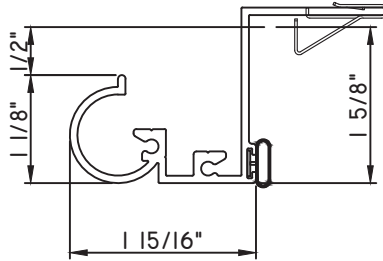

PRESET PANNING

M18244 - PANNING
BPN-9159 - W.S.
MH8-18X1 LP - FASTENER (QTY. 8)
1974 - CLIP
(6" FROM EACH CORNER & 20" O.C.)