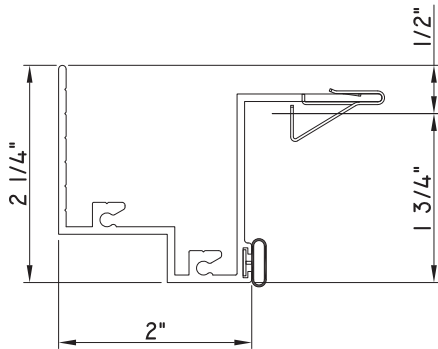

ALUMINUM PRESET PANNINGS E300/E500 - CENTER VENT SLIDER

PRESET PANNING
M25906 - PANNING
BPN-9159 - W.S.
MH8-18X1 LP - FASTENER (QTY. 4)
1974 - CLIP
(6" FROM EACH CORNER & 20" O.C.)