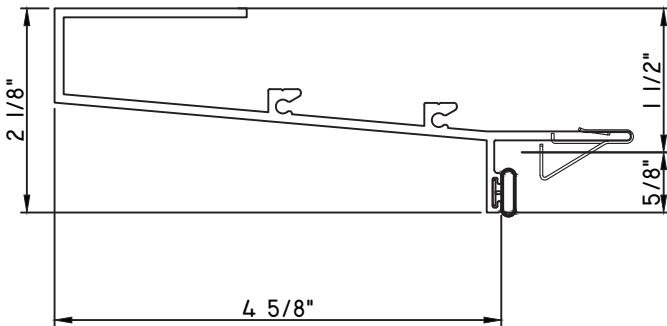

PRESET PANNING
M24766 - PANNING
BPN-9159 - W.S.
MH8-18X1 LP - FASTENER (QTY. 8)
1974 - CLIP
(6" FROM EACH CORNER & 20" O.C.)
NEW DIE