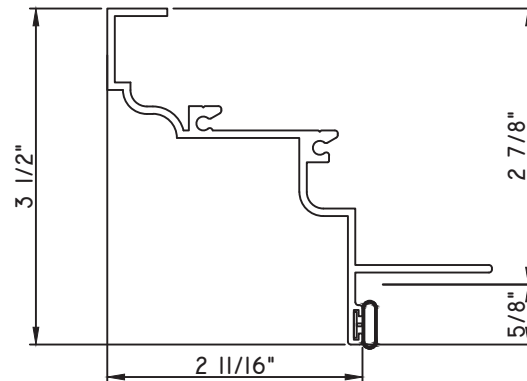

PRESET PANNING

M24467- PANNING
BPN-9159 - W.S.

SCALE 1:2