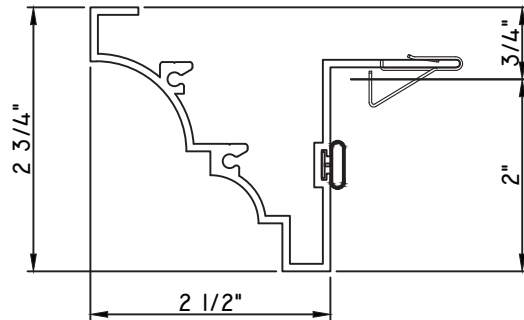

PRESET PANNING
M24892 - PANNING
BPN-9159 - W.S.
MH8-18X1 LP - FASTENER (QTY. 8)
1974 - CLIP
(6" FROM EACH CORNER & 20" O.C.)