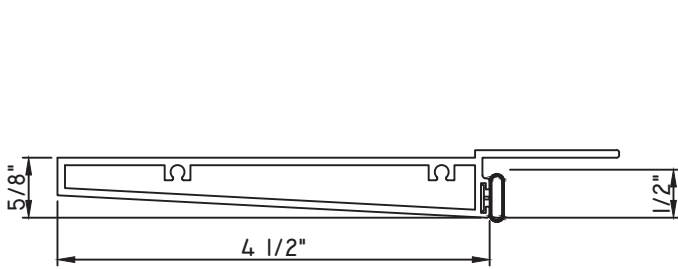

ALUMINUM PRESET PANNINGS E300/E500 - CENTER VENT SLIDER

PRESET PANNING
M23850 - PANNING
BPN-9159 - W.S.
MH8-18X1 LP - FASTENER (QTY. 8)
1974 - CLIP
(6" FROM EACH CORNER & 20" O.C.)