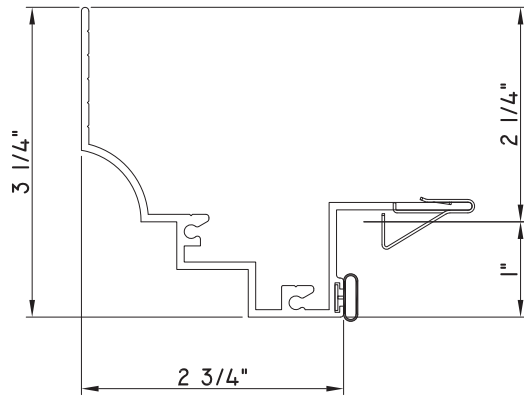

PRESET PANNING

M24467- PANNING
BPN-9159 - W.S.

SCALE 1:2

ALUMINUM PRESET PANNINGS E300/E500 - CENTER VENT SLIDER

PRESET PANNING
 M17941 - PANNING
 BPN-9159 - W.S.
 MH8-18X1 LP - FASTENER (QTY. 8)
 1974 - CLIP
 (6" FROM EACH CORNER & 20" O.C.)