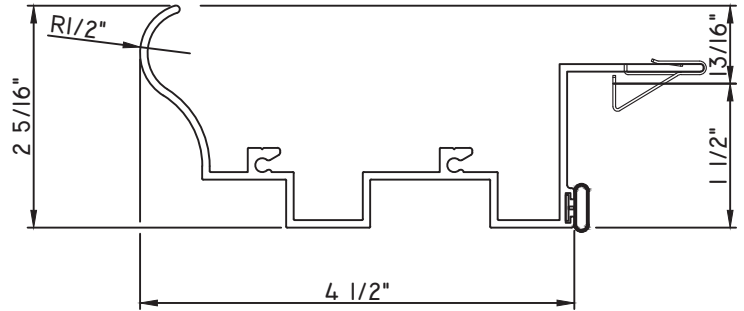

PRESET PANNING
M22085 - PANNING
BPN-9159 - W.S.
MH8-18X1 LP - FASTENER (QTY. 8)
1974 - CLIP
(6" FROM EACH CORNER & 20" O.C.)

PRESET PANNING
M24835 - PANNING
BPN-9159 - W.S.
MH8-18X1 LP - FASTENER (QTY. 8)
1974 - CLIP
(6" FROM EACH CORNER & 20" O.C.)
NEW DIE