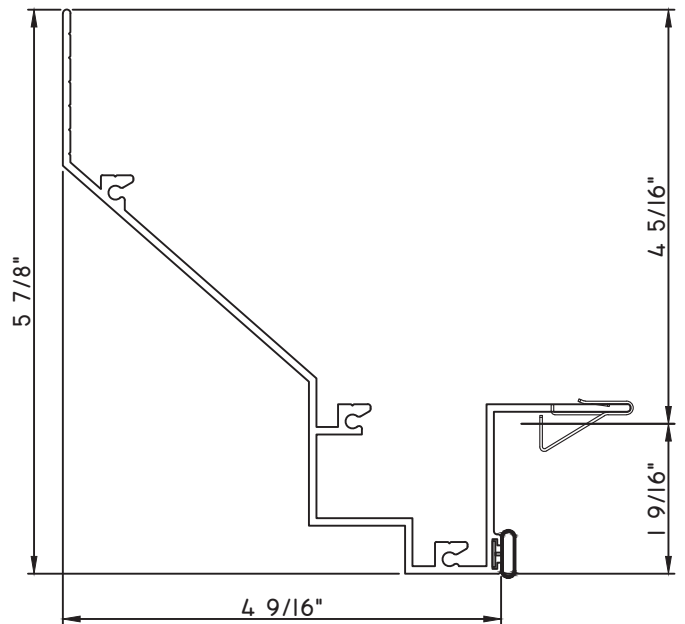

PRESET PANNING
M23543 - PANNING
BPN-9159 - W.S.
MH8-18X1 LP - FASTENER (QTY. 12)
1974 - CLIP
(6" FROM EACH CORNER & 20" O.C.)

SCALE 1:2

Our products are tested to the standards of and certified by some of the foremost organizations in the fenestration industry.