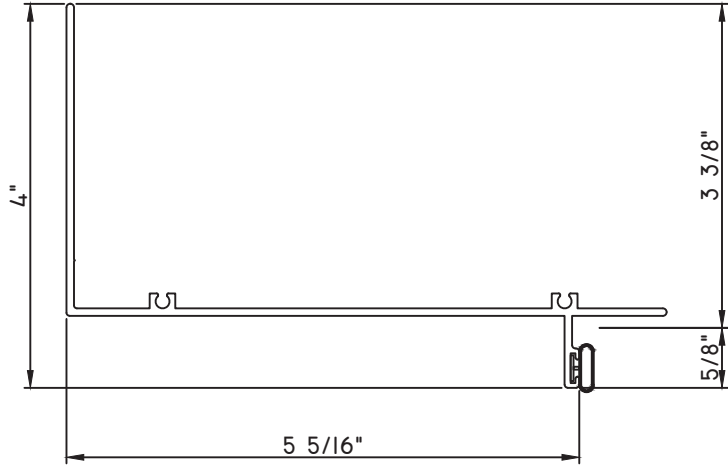

PRESET PANNING
M23543 - PANNING
BPN-9159 - W.S.
MH8-18X1 LP - FASTENER (QTY. 12)
1974 - CLIP
(6" FROM EACH CORNER & 20" O.C.)

ALUMINUM PRESET PANNINGS E300/E500 - CENTER VENT SLIDER

PRESET PANNING
MAX9523-18' - PANNING
BPN-9159 - W.S.
MH8-18X1 LP - FASTENER (QTY. 8)