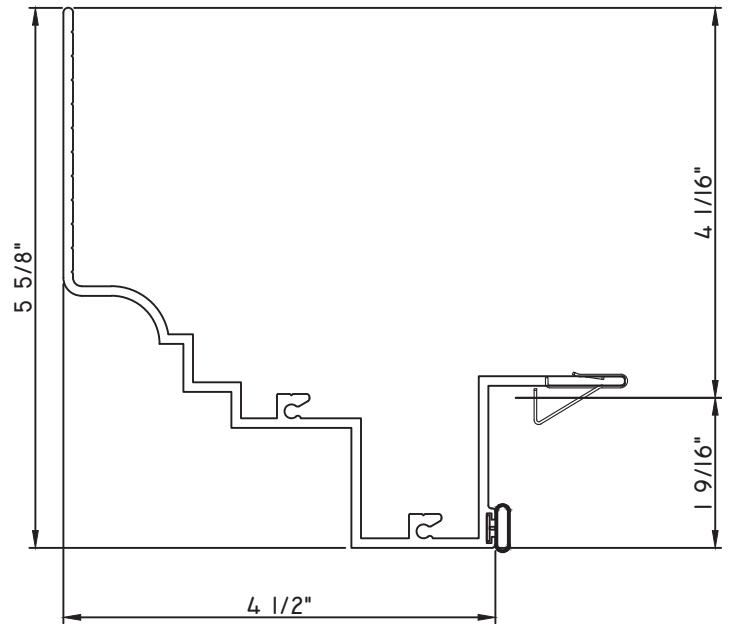

PRESET PANNING
M18294 - PANNING
BPN-9159 - W.S.
MH8-18X1 LP - FASTENER (QTY. 8)
1974 - CLIP
(6" FROM EACH CORNER & 20" O.C.)

PRESET PANNING
M22085 - PANNING
BPN-9159 - W.S.
MH8-18X1 LP - FASTENER (QTY. 8)
1974 - CLIP
(6" FROM EACH CORNER & 20" O.C.)

SCALE 1:2

Our products are tested to the standards of and certified by some of the foremost organizations in the fenestration industry.