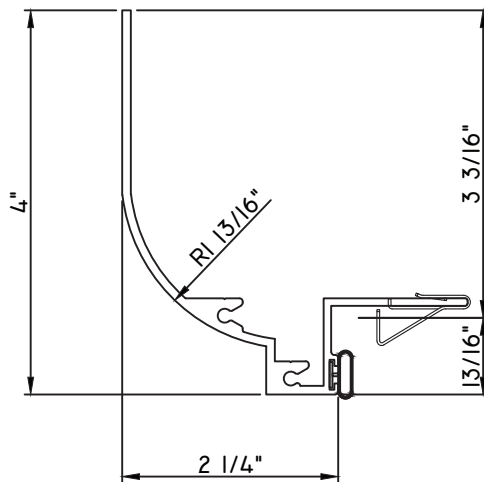

PRESET PANNING
M19663 - PANNING
BPN-9159 - W.S.
MH8-18X1 LP - FASTENER (QTY. 8)
1974 - CLIP
(6" FROM EACH CORNER & 20" O.C.)