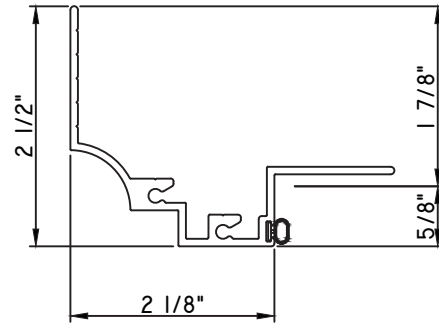

Our products are tested to the standards of and certified by some of the foremost organizations in the fenestration industry.

SCALE 1:2

ALUMINUM PRESET PANNINGS E300/E500 - CENTER VENT SLIDER

PRESET PANNING
M25906 - PANNING
BPN-9159 - W.S.
MH8-18X1 LP - FASTENER (QTY. 4)
1974 - CLIP
(6" FROM EACH CORNER & 20" O.C.)