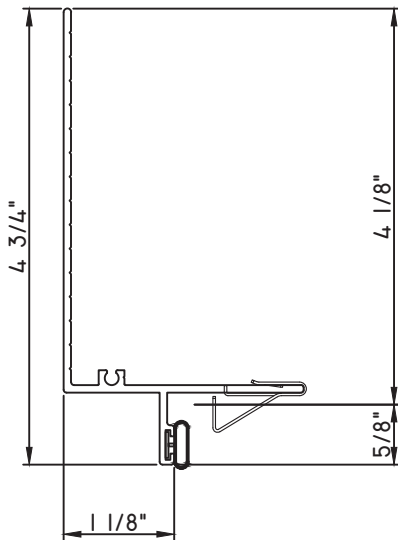

PRESET PANNING

M17748 - PANNING
BPN-9159 - W.S.
MH8-18X1 LP - FASTENER (QTY. 4)
1974 - CLIP
(6" FROM EACH CORNER & 20" O.C.)