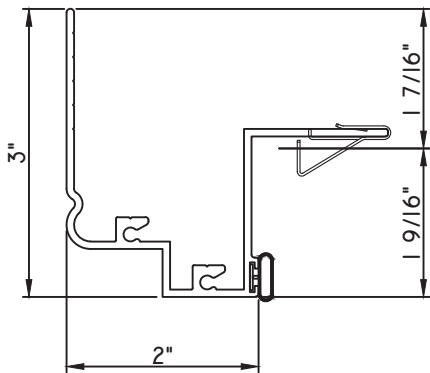

PRESET PANNING

M21663 - PANNING
BPN-9159 - W.S.
MH8-18X1 LP - FASTENER (QTY. 8)
1974 - CLIP
(6" FROM EACH CORNER & 20" O.C.)