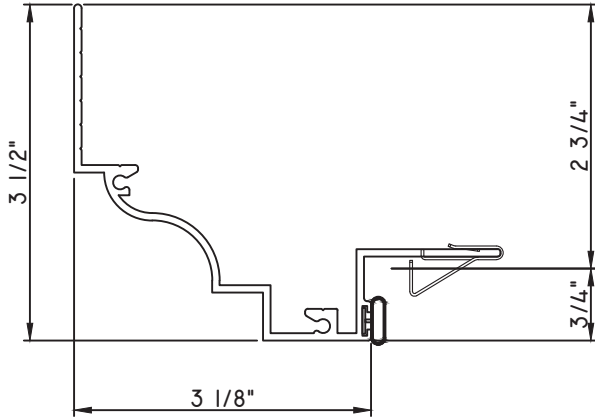

ALUMINUM PRESET PANNINGS E300/E500 - CENTER VENT SLIDER

PRESET PANNING
M22463 - PANNING
BPN-9159 - W.S.
MH8-18X1 LP - FASTENER (QTY. 8)
1974 - CLIP
(6" FROM EACH CORNER & 20" O.C.)