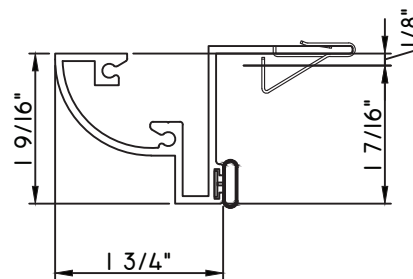

PRESET PANNING

M23569 - PANNING
BPN-9159 - W.S.
MH8-18X1 LP - FASTENER (QTY. 8)
1974 - CLIP
(6" FROM EACH CORNER & 20" O.C.)

SCALE 1:2

Our products are tested to the standards of and certified by some of the foremost organizations in the fenestration industry.