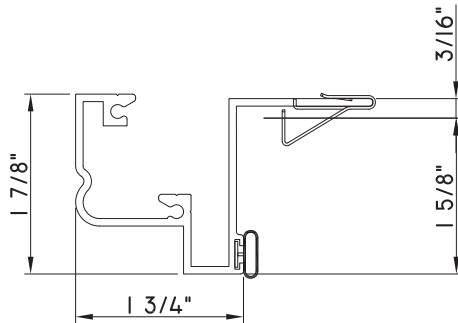

PRESET PANNING

M25844 - PANNING
BPN-9159 - W.S.
MH8-18X1 LP - FASTENER (QTY. 8)
1974 - CLIP
(6" FROM EACH CORNER & 20" O.C.)