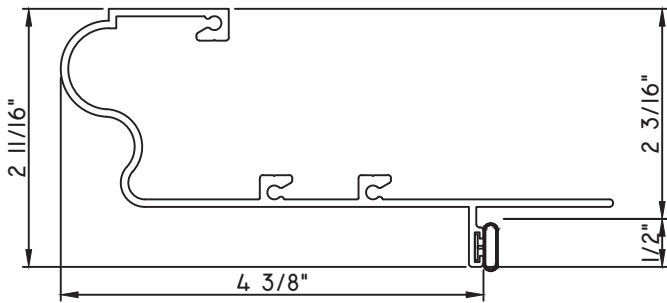

PRESET PANNING
M23890 - PANNING
BPN-9159 - W.S.
MH8-18X1 LP - FASTENER (QTY. 8)
1974 - CLIP
(6" FROM EACH CORNER & 20" O.C.)