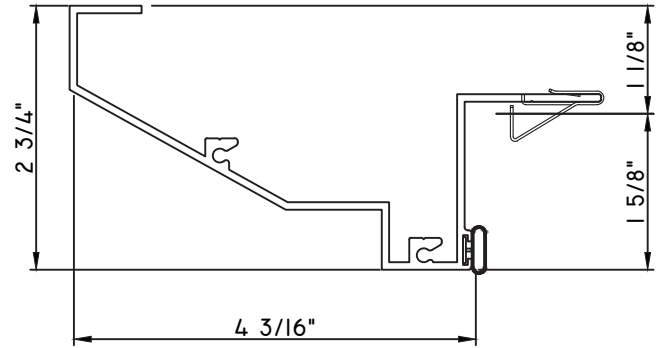

SCALE 1:2

Our products are tested to the standards of and certified by some of the foremost organizations in the fenestration industry.

ALUMINUM PRESET PANNINGS E300/E500 - CENTER VENT SLIDER

PRESET PANNING
 M20844 - PANNING
 BPN-9159 - W.S.
 MH8-18X1 LP - FASTENER (QTY. 8)
 1974 - CLIP
 (6" FROM EACH CORNER & 20" O.C.)