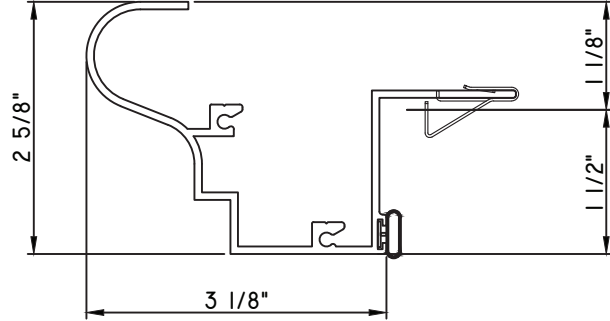

PRESET PANNING
M6938 - PANNING
BPN-9159 - W.S.
MH8-18X1 LP - FASTENER (QTY. 8)

PRESET PANNING
M25009 - PANNING
BPN-9159 - W.S.
MH8-18X1 LP - FASTENER (QTY. 8)
1974 - CLIP
(6" FROM EACH CORNER & 20" O.C.)