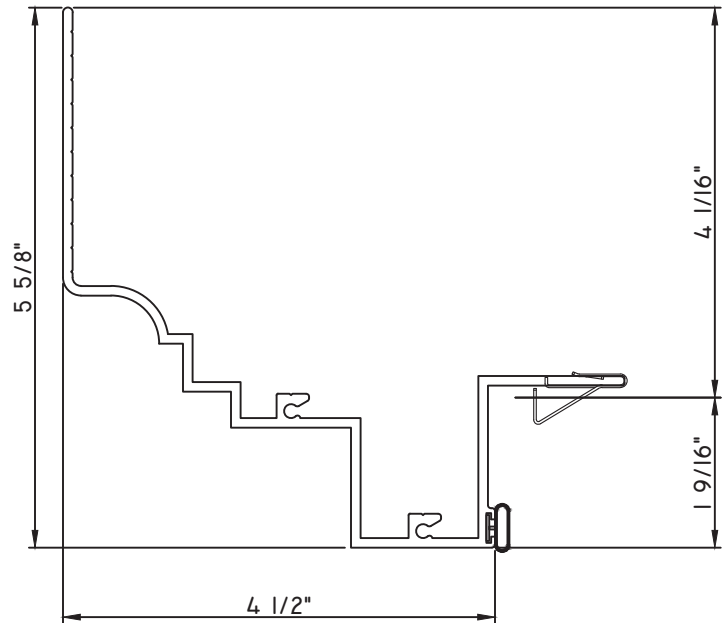

PRESET PANNING
M22085 - PANNING
BPN-9159 - W.S.
MH8-18X1 LP - FASTENER (QTY. 8)
1974 - CLIP
(6" FROM EACH CORNER & 20" O.C.)

SCALE 1:2

SCALE 1:2