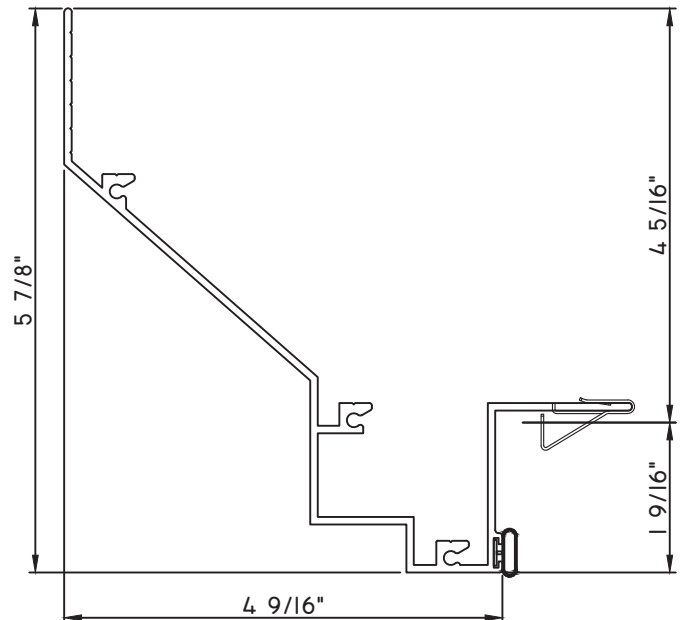

PRESET PANNING

M23543 - PANNING
BPN-9159 - W.S.
MH8-18X1 LP - FASTENER (QTY. 12)
1974 - CLIP
(6" FROM EACH CORNER & 20" O.C.)

SCALE 1:2

SCALE 1:2