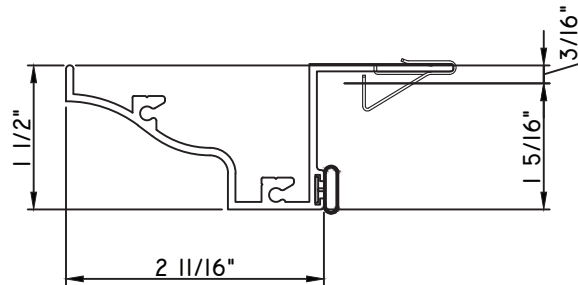

PRESET PANNING
M17941 - PANNING
BPN-9159 - W.S.
MH8-18X1 LP - FASTENER (QTY. 8)
1974 - CLIP
(6" FROM EACH CORNER & 20" O.C.)