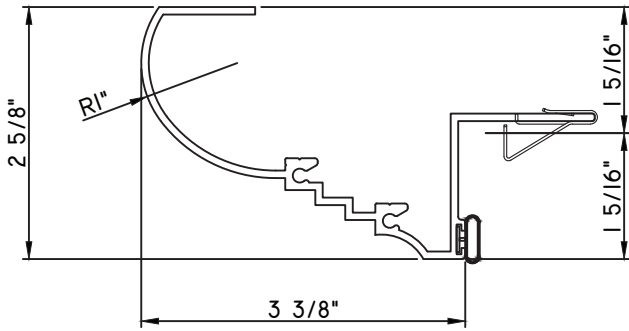

ALUMINUM PRESET PANNINGS E300/E500 - DIRECT SET FIXED

PRESET PANNING
M18055 - PANNING