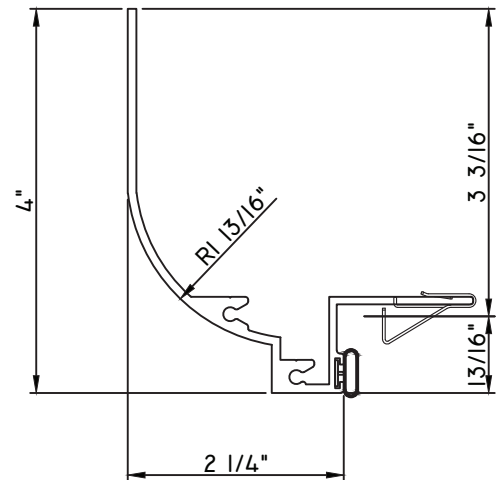

PRESET PANNING

M19663 - PANNING
BPN-9159 - W.S.
MH8-18X1 LP - FASTENER (QTY. 8)
1974 - CLIP
(6" FROM EACH CORNER & 20" O.C.)