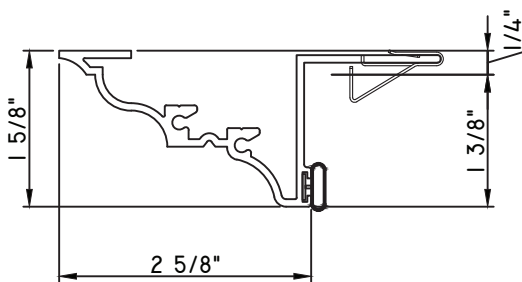

PRESET PANNING
M23650 - PANNING
BPN-9159 - W.S.
MH8-18X1 LP - FASTENER (QTY. 8)
1974 - CLIP
(6" FROM EACH CORNER & 20" O.C.)