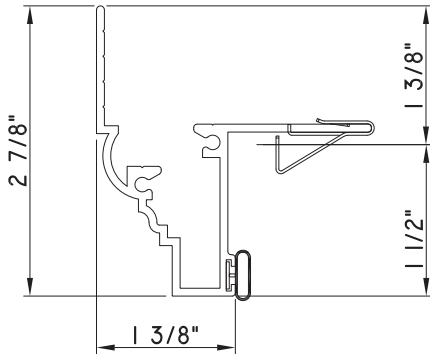

ALUMINUM PRESET PANNINGS E300/E500 - DIRECT SET FIXED

PRESET PANNING

M26031 - PANNING
BPN-9159 - W.S.
MH8-18X1 LP - FASTENER (QTY. 8)
1974 - CLIP
(6" FROM EACH CORNER & 20" O.C.)