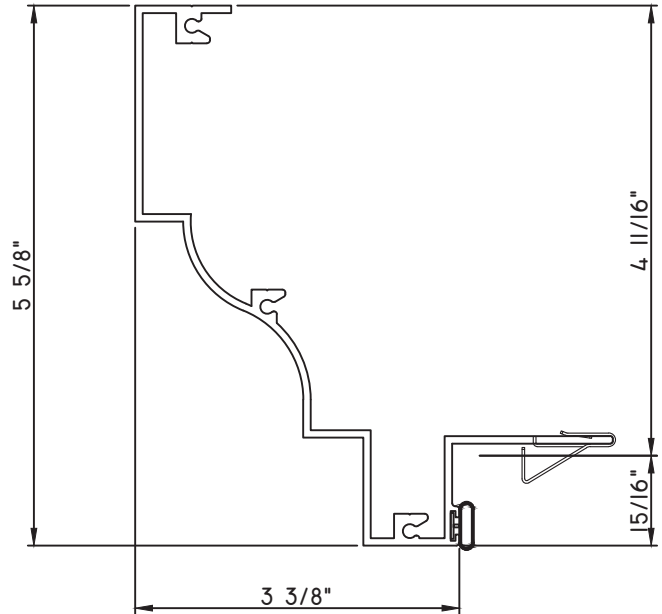

PRESET PANNING
M20440 - PANNING