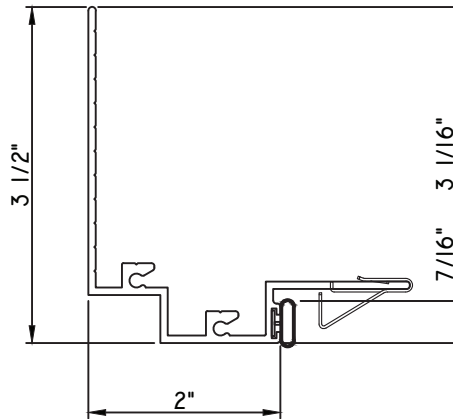

PRESET PANNING

M23648-18 - PANNING
BPN-9159 - W.S.
MH8-18X1 LP - FASTENER (QTY. 8)
1974 - CLIP
(6" FROM EACH CORNER & 20" O.C.)