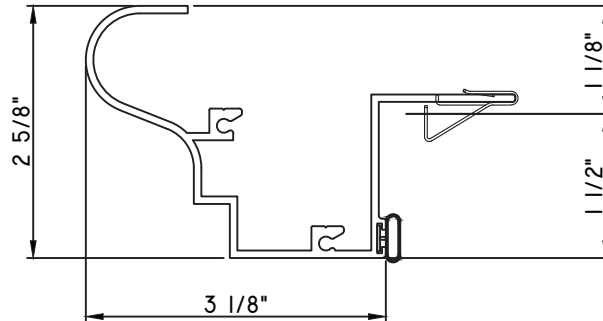

ALUMINUM PRESET PANNINGS E300/E500 - DIRECT SET FIXED

PRESET PANNING

M25009 - PANNING
BPN-9159 - W.S.
MH8-18X1 LP - FASTENER (QTY. 8)
1974 - CLIP
(6" FROM EACH CORNER & 20" O.C.)