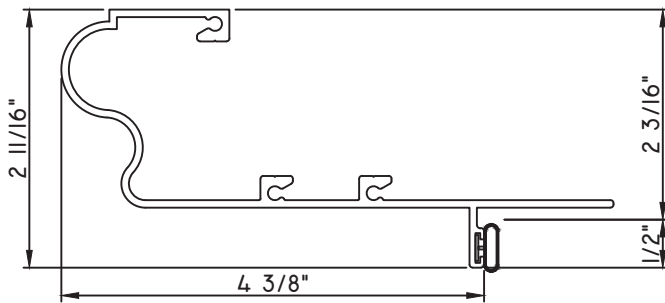

PRESET PANNING
M23890 - PANNING
BPN-9159 - W.S.
MH8-18X1 LP - FASTENER (QTY. 8)
1974 - CLIP
(6" FROM EACH CORNER & 20" O.C.)