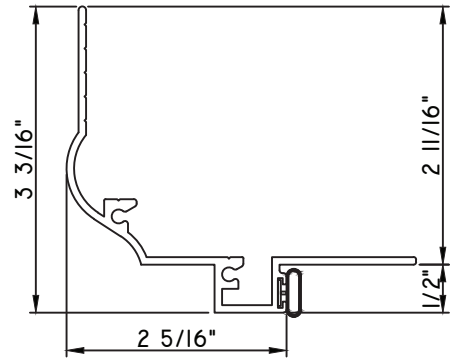

M22319 - PANNING
9146E - W.S.
MH8-18X1 LP - FASTENER (QTY. 8)

SCALE 1:2

ALUMINUM PRESET PANNINGS E300/E500 - DIRECT SET FIXED

PRESET PANNING
20616 - PANNING

PRESET PANNING
M22884 - PANNING
BPN-9159 - W.S.
MH8-18X1 LP - FASTENER (QTY. 8)
1974 - CLIP
(6" FROM EACH CORNER & 20" O.C.)