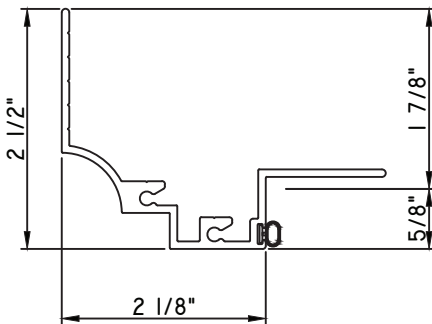

ALUMINUM PRESET PANNINGS E300/E500 - DIRECT SET FIXED

PRESET PANNING

M25863 - PANNING
BPN-9159 - W.S.
MH8-18X1 LP - FASTENER (QTY. 8)
1974 - CLIP
(6" FROM EACH CORNER & 20" O.C.)

PRESET PANNING

M25906 - PANNING
BPN-9159 - W.S.
MH8-18X1 LP - FASTENER (QTY. 4)
1974 - CLIP
(6" FROM EACH CORNER & 20" O.C.)