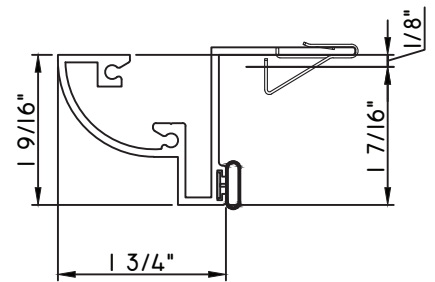

PRESET PANNING

M23569 - PANNING
BPN-9159 - W.S.
MH8-18X1 LP - FASTENER (QTY. 8)
1974 - CLIP
(6" FROM EACH CORNER & 20" O.C.)

SCALE 1:2