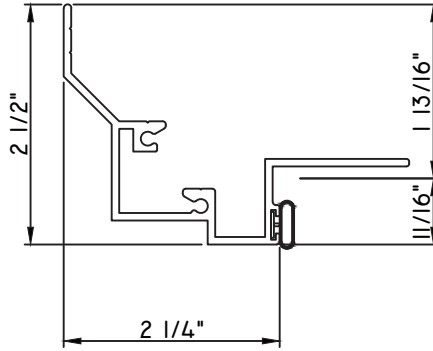

PRESET PANNING
M22884 - PANNING
BPN-9159 - W.S.
MH8-18X1 LP - FASTENER (QTY. 8)
1974 - CLIP
(6" FROM EACH CORNER & 20" O.C.)