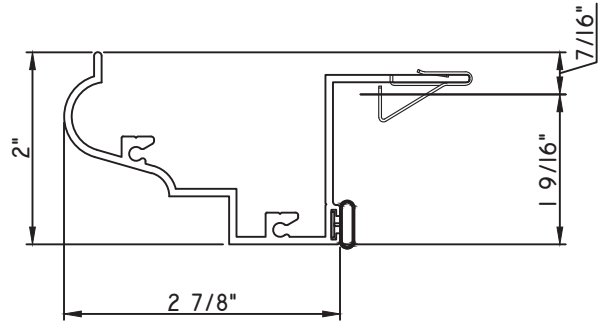

PRESET PANNING
M24467- PANNING
BPN-9159 - W.S.

SCALE 1:2

ALUMINUM PRESET PANNINGS E300/E500 - DIRECT SET FIXED

PRESET PANNING

M25598 - PANNING
BPN-9159 - W.S.
MH8-18X1 LP - FASTENER (QTY. 8)
1974 - CLIP
(6" FROM EACH CORNER & 20" O.C.)