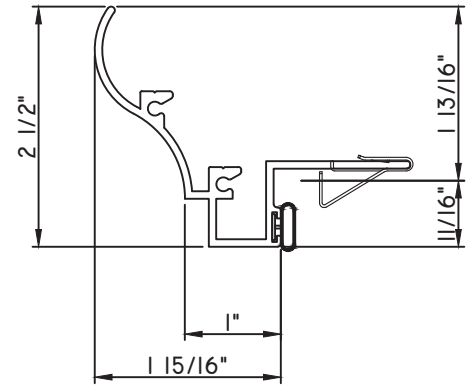

PRESET PANNING

M22885 - PANNING
BPN-9159 - W.S.
MH8-18X1 LP - FASTENER (QTY. 8)
1974 - CLIP
(6" FROM EACH CORNER & 20" O.C.)