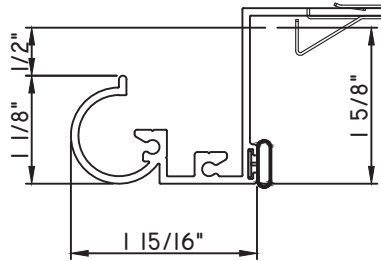

PRESET PANNING

M23569 - PANNING
BPN-9159 - W.S.
MH8-18X1 LP - FASTENER (QTY. 8)
1974 - CLIP
(6" FROM EACH CORNER & 20" O.C.)

SCALE 1:2

ALUMINUM PRESET PANNINGS E300/E500 - DIRECT SET FIXED

PRESET PANNING

M24925 - PANNING
BPN-9159 - W.S.
MH8-18X1 LP - FASTENER (QTY. 8)
1974 - CLIP
(6" FROM EACH CORNER & 20" O.C.)