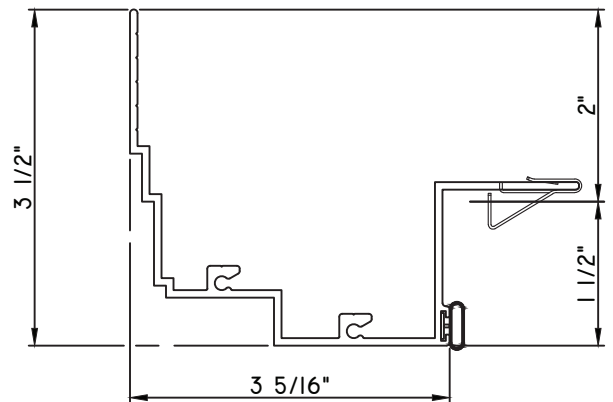

PRESET PANNING

M24888 - PANNING
BPN-9159 - W.S.
MH8-18X1 LP - FASTENER (QTY. 8)
1974 - CLIP
(6" FROM EACH CORNER & 20" O.C.)