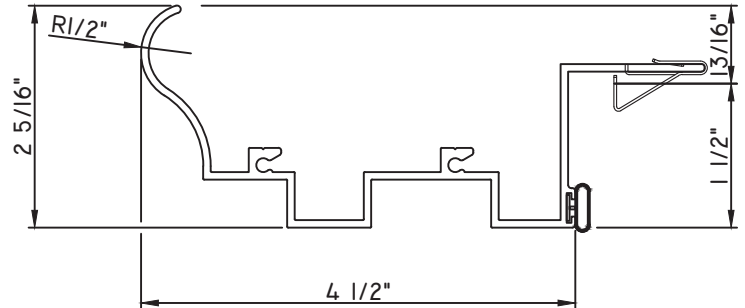

PRESET PANNING

M24835 - PANNING
BPN-9159 - W.S.
MH8-18X1 LP - FASTENER (QTY. 8)
1974 - CLIP
(6" FROM EACH CORNER & 20" O.C.)
NEW DIE