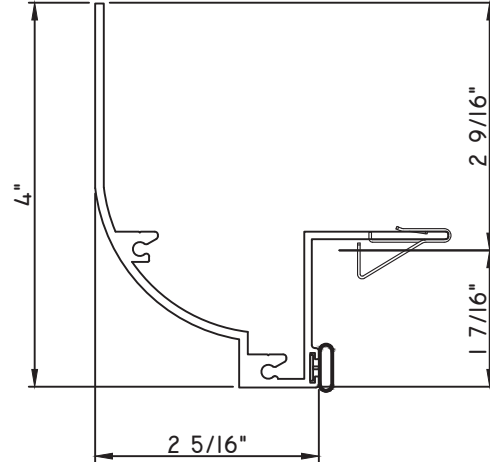

PRESET PANNING
M22258 - PANNING
BPN-9159 - W.S.
MH8-18X1 LP - FASTENER (QTY. 8)
1974 - CLIP
(6" FROM EACH CORNER & 20" O.C.)

SCALE 1:2