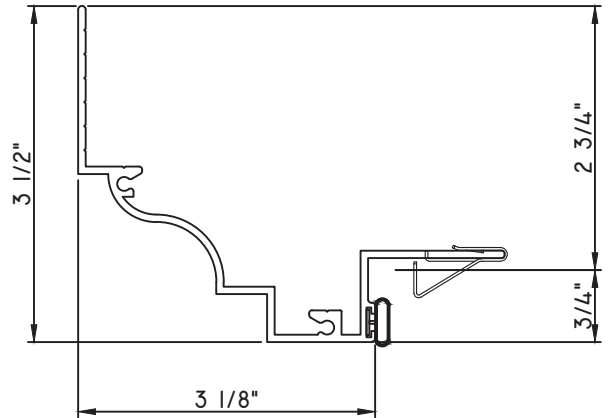

PRESET PANNING

M22463 - PANNING
BPN-9159 - W.S.
MH8-18X1 LP - FASTENER (QTY. 8)
1974 - CLIP
(6" FROM EACH CORNER & 20" O.C.)

SCALE 1:2