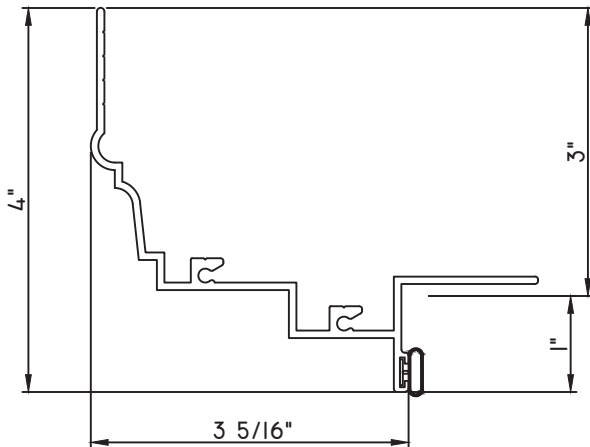

PRESET PANNING

M22463 - PANNING
BPN-9159 - W.S.
MH8-18X1 LP - FASTENER (QTY. 8)
1974 - CLIP
(6" FROM EACH CORNER & 20" O.C.)

SCALE 1:2

ALUMINUM PRESET PANNINGS E300/E500 - DIRECT SET FIXED

PRESET PANNING

M25009 - PANNING
BPN-9159 - W.S.
MH8-18X1 LP - FASTENER (QTY. 8)
1974 - CLIP
(6" FROM EACH CORNER & 20" O.C.)