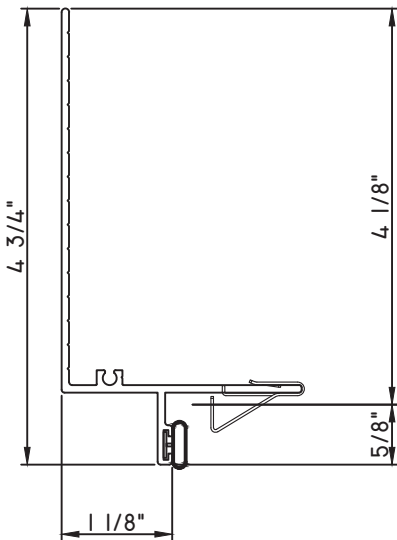

PRESET PANNING

M17748 - PANNING
BPN-9159 - W.S.
MH8-18X1 LP - FASTENER (QTY. 4)
1974 - CLIP
(6" FROM EACH CORNER & 20" O.C.)