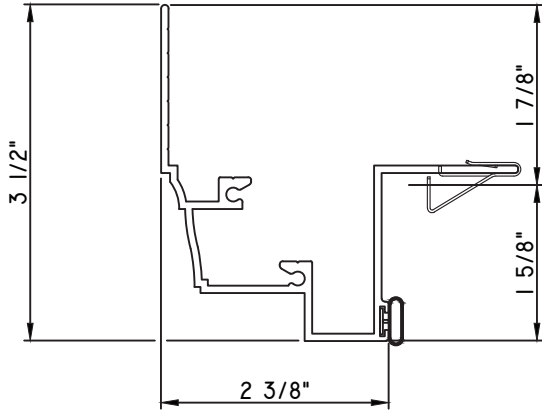

ALUMINUM PRESET PANNINGS E300/E500 - DIRECT SET FIXED

PRESET PANNING
M24836 - PANNING
BPN-9159 - W.S.
MH8-18X1 LP - FASTENER (QTY. 8)
1974 - CLIP
(6" FROM EACH CORNER & 20" O.C.)