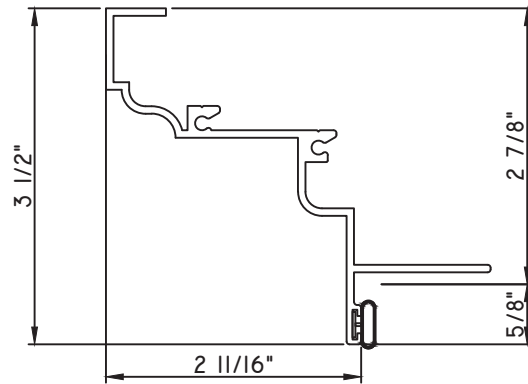

PRESET PANNING
M24467- PANNING
BPN-9159 - W.S.

SCALE 1:2