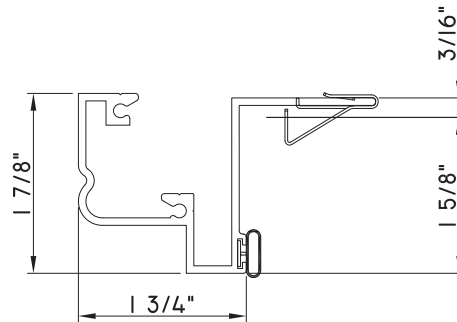

PRESET PANNING

M25844 - PANNING
BPN-9159 - W.S.
MH8-18X1 LP - FASTENER (QTY. 8)
1974 - CLIP
(6" FROM EACH CORNER & 20" O.C.)