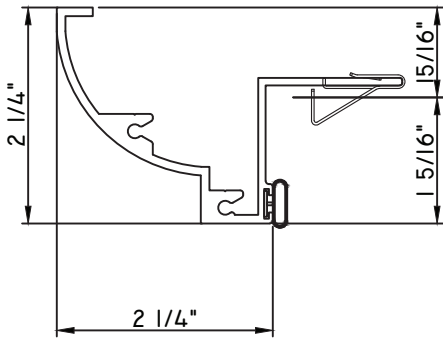

ALUMINUM PRESET PANNINGS E300/E500 - DIRECT SET FIXED

PRESET PANNING
20616 - PANNING