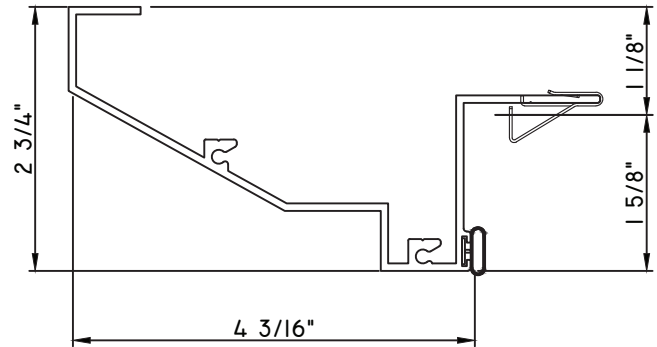

SCALE 1:2

Our products are tested to the standards of and certified by some of the foremost organizations in the fenestration industry.

ALUMINUM PRESET PANNINGS E300/E500 - DIRECT SET FIXED

PRESET PANNING
M20844 - PANNING
BPN-9159 - W.S.
MH8-18X1 LP - FASTENER (QTY. 8)
1974 - CLIP
(6" FROM EACH CORNER & 20" O.C.)