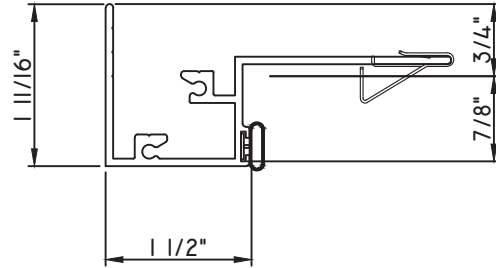

PRESET PANNING

M22278 - PANNING
BPN-9159 - W.S.
MH8-18X1 LP - FASTENER (QTY. 8)