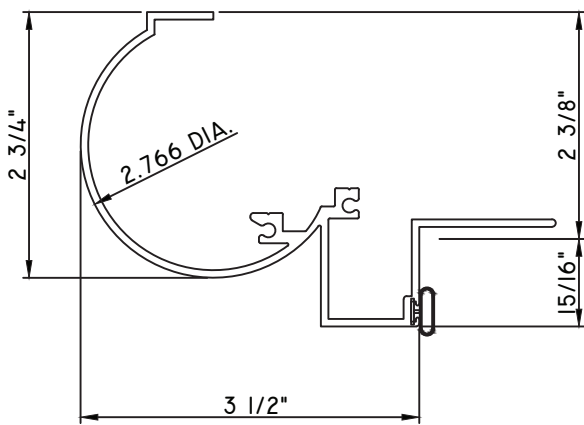

PRESET PANNING
M21661 - PANNING