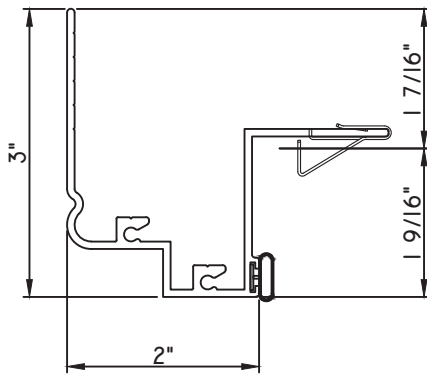

PRESET PANNING

M21663 - PANNING
BPN-9159 - W.S.
MH8-18X1 LP - FASTENER (QTY. 8)
1974 - CLIP
(6" FROM EACH CORNER & 20" O.C.)