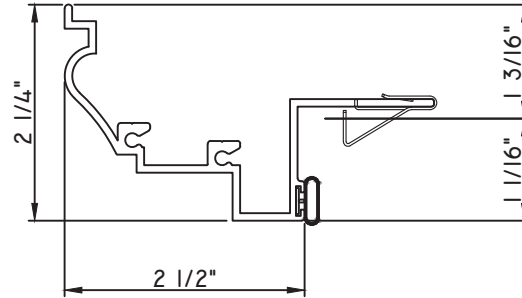

PRESET PANNING
M21993 - PANNING
BPN-9159 - W.S.
MH8-18X1 LP - FASTENER (QTY. 8)
1974 - CLIP
(6" FROM EACH CORNER & 20" O.C.)