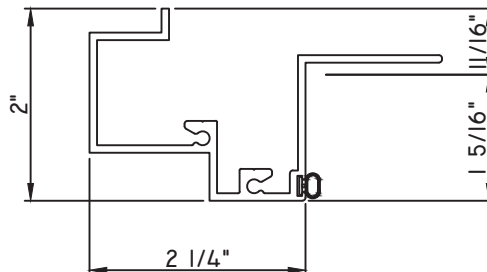

PRESET PANNING

M22319 - PANNING
9146E - W.S.
MH8-18X1 LP - FASTENER (QTY. 8)

SCALE 1:2