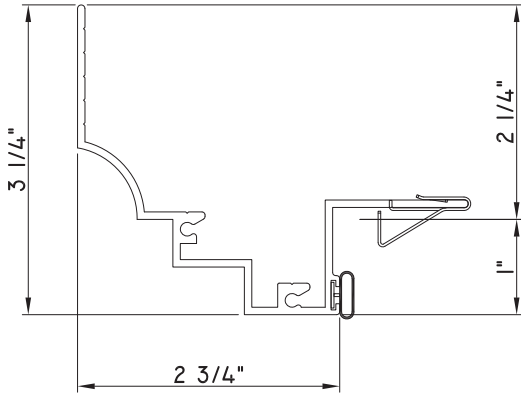

ALUMINUM PRESET PANNINGS E300/E500 - DIRECT SET FIXED

PRESET PANNING

M25598 - PANNING
BPN-9159 - W.S.
MH8-18X1 LP - FASTENER (QTY. 8)
1974 - CLIP
(6" FROM EACH CORNER & 20" O.C.)