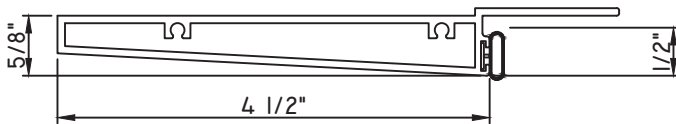

ALUMINUM PRESET PANNINGS E300/E500 - DIRECT SET FIXED

PRESET PANNING

M23850 - PANNING
BPN-9159 - W.S.
MH8-18X1 LP - FASTENER (QTY. 8)
1974 - CLIP
(6" FROM EACH CORNER & 20" O.C.)