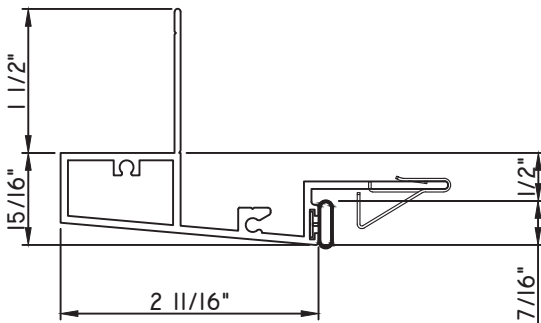

PRESET PANNING
M23753 - PANNING
BPN-9159 - W.S.
MH8-18X1 LP - FASTENER (QTY. 8)
1974 - CLIP
(6" FROM EACH CORNER & 20" O.C.)