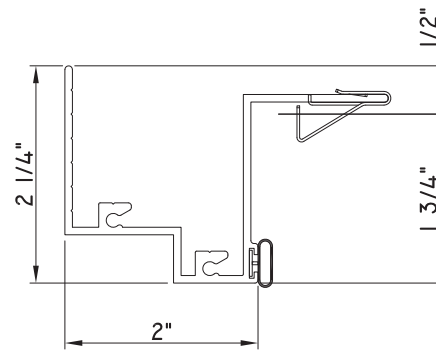

PRESET PANNING

M25906 - PANNING
BPN-9159 - W.S.
MH8-18X1 LP - FASTENER (QTY. 4)
1974 - CLIP
(6" FROM EACH CORNER & 20" O.C.)