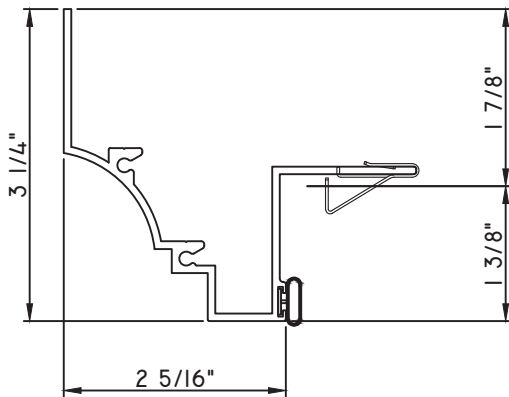

PRESET PANNING
M20627 - PANNING
BPN-9159 - W.S.
MH8-18X1 LP - FASTENER (QTY. 8)
1974 - CLIP
(6" FROM EACH CORNER & 20" O.C.)