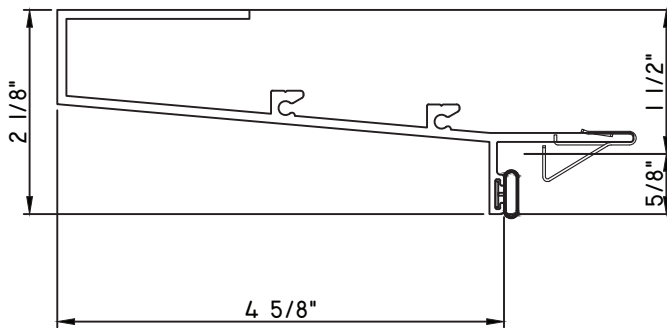

PRESET PANNING

M24766 - PANNING
BPN-9159 - W.S.
MH8-18X1 LP - FASTENER (QTY. 8)
1974 - CLIP
(6" FROM EACH CORNER & 20" O.C.)
NEW DIE