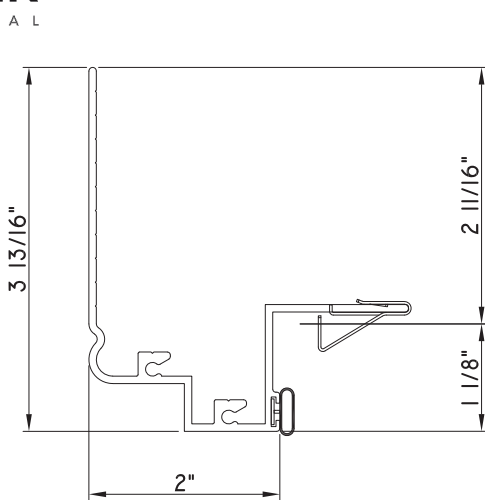

ALUMINUM PRESET PANNINGS E300/E500 - DIRECT SET FIXED

PRESET PANNING

M25863 - PANNING
BPN-9159 - W.S.
MH8-18X1 LP - FASTENER (QTY. 8)
1974 - CLIP
(6" FROM EACH CORNER & 20" O.C.)