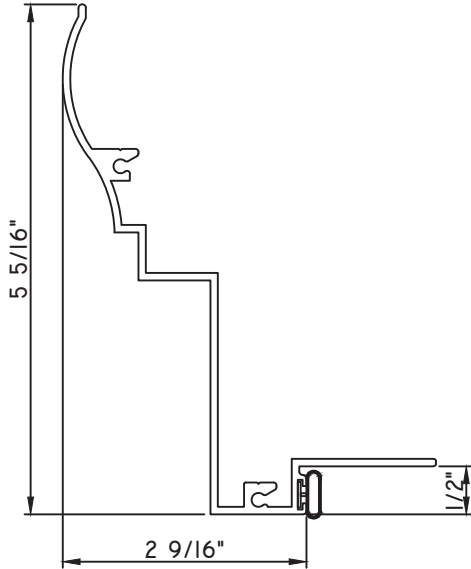

ALUMINUM PRESET PANNINGS E300/E500 - DIRECT SET FIXED

PRESET PANNING
M25334 - PANNING
BPN-9159 - W.S.
MH8-18X1 LP - FASTENER (QTY. 8)
1974 - CLIP
(6" FROM EACH CORNER & 20" O.C.)
NEW DIE