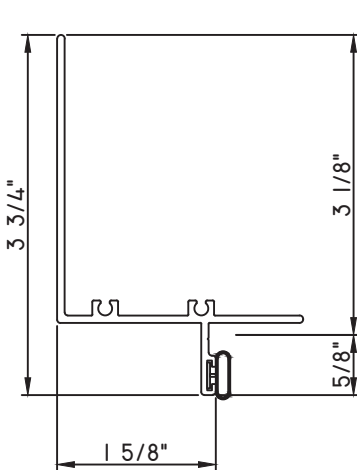

SCALE 1:2

ALUMINUM PRESET PANNINGS E300/E500 - DIRECT SET FIXED

PRESET PANNING

M26031 - PANNING
BPN-9159 - W.S.
MH8-18X1 LP - FASTENER (QTY. 8)
1974 - CLIP
(6" FROM EACH CORNER & 20" O.C.)

PRESET PANNING

M22278 - PANNING
BPN-9159 - W.S.
MH8-18X1 LP - FASTENER (QTY. 8)