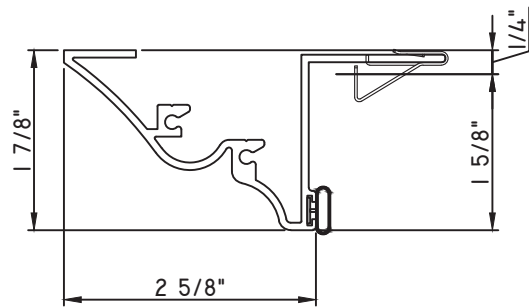

PRESET PANNING
M23649 - PANNING
BPN-9159 - W.S.
MH8-18X1 LP - FASTENER (QTY. 8)
1974 - CLIP
(6" FROM EACH CORNER & 20" O.C.)

SCALE 1:2