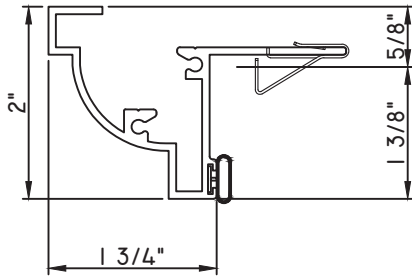

ALUMINUM PRESET PANNINGS E300/E500 - DIRECT SET FIXED

PRESET PANNING

M24925 - PANNING
BPN-9159 - W.S.
MH8-18X1 LP - FASTENER (QTY. 8)
1974 - CLIP
(6" FROM EACH CORNER & 20" O.C.)