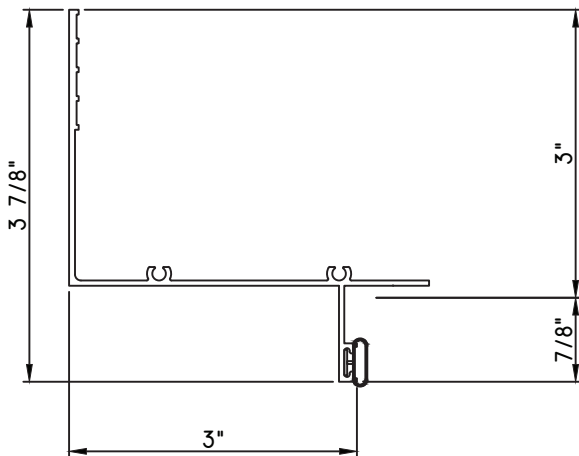

PRESET PANNING

M6938 - PANNING
BPN-9159 - W.S.
MH8-18X1 LP - FASTENER (QTY. 8)