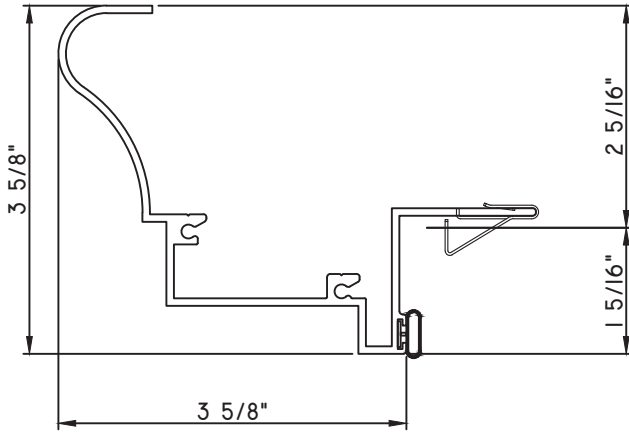

ALUMINUM PRESET PANNINGS E300/E500 - DIRECT SET FIXED

PRESET PANNING
M20844 - PANNING
BPN-9159 - W.S.
MH8-18X1 LP - FASTENER (QTY. 8)
1974 - CLIP
(6" FROM EACH CORNER & 20" O.C.)