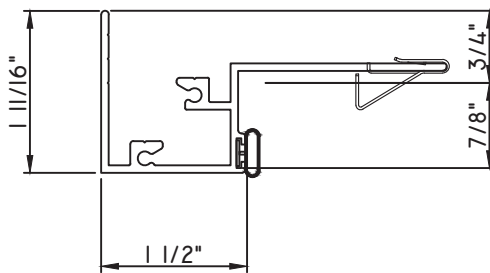

PRESET PANNING
M22278 - PANNING
BPN-9159 - W.S.
MH8-18X1 LP - FASTENER (QTY. 8)