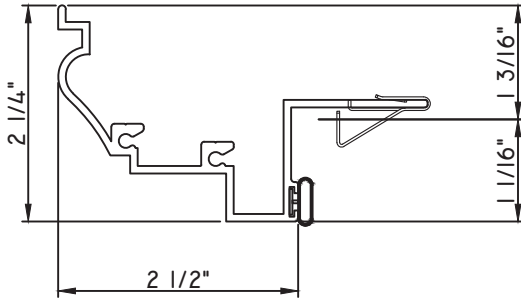

PRESET PANNING
M21993 - PANNING
BPN-9159 - W.S.
MH8-18X1 LP - FASTENER (QTY. 8)
1974 - CLIP
(6" FROM EACH CORNER & 20" O.C.)