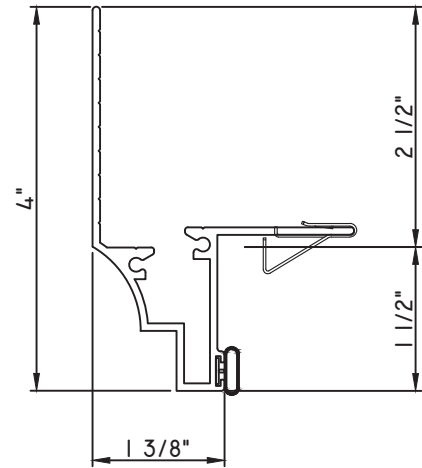

PRESET PANNING
M23977 - PANNING
BPN-9159 - W.S.
1974 - CLIP
MH8-18X1 LP - FASTENER (QTY. 4)

PRESET PANNING
M17748 - PANNING
BPN-9159 - W.S.
MH8-18X1 LP - FASTENER (QTY. 4)
1974 - CLIP
(6" FROM EACH CORNER & 20" O.C.)