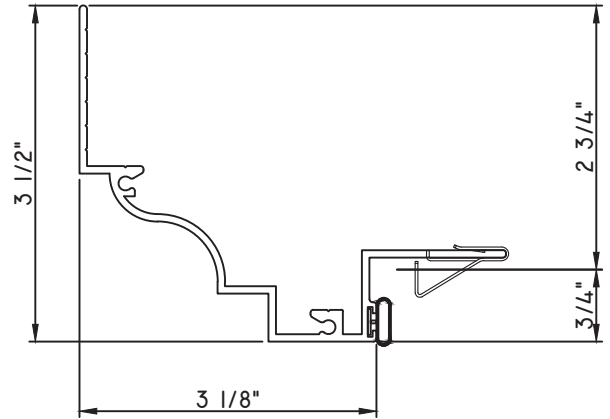

PRESET PANNING
M23753 - PANNING
BPN-9159 - W.S.
MH8-18X1 LP - FASTENER (QTY. 8)
1974 - CLIP
(6" FROM EACH CORNER & 20" O.C.)

PRESET PANNING
M24467- PANNING
BPN-9159 - W.S.

SCALE 1:2

PRESET PANNING
M6938 - PANNING
BPN-9159 - W.S.
MH8-18X1 LP - FASTENER (QTY. 8)