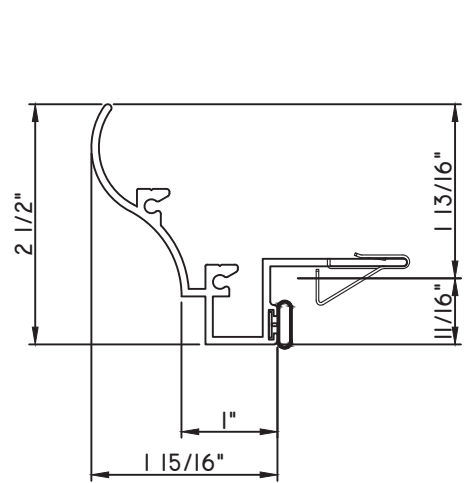

PRESET PANNING
M22278 - PANNING
BPN-9159 - W.S.
MH8-18X1 LP - FASTENER (QTY. 8)

PRESET PANNING

M14957 - PANNING
BPN-9159 - W.S.
MH8-18X1 LP - FASTENER (QTY. 8)

PRESET PANNING

M25844 - PANNING
BPN-9159 - W.S.
MH8-18X1 LP - FASTENER (QTY. 8)
1974 - CLIP
(6" FROM EACH CORNER & 20" O.C.)