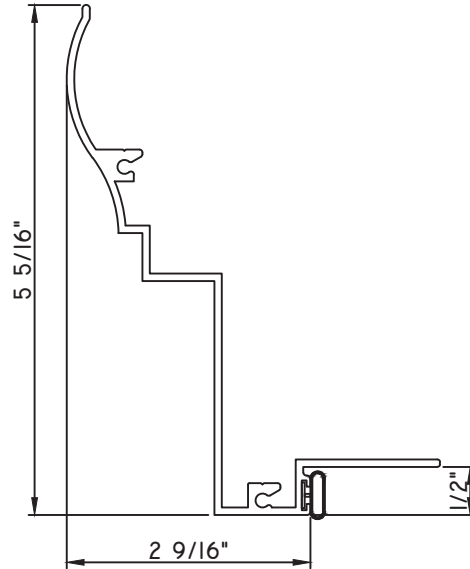

PRESET PANNING
M25334 - PANNING
BPN-9159 - W.S.
MH8-18X1 LP - FASTENER (QTY. 8)
1974 - CLIP
(6" FROM EACH CORNER & 20" O.C.)
NEW DIE