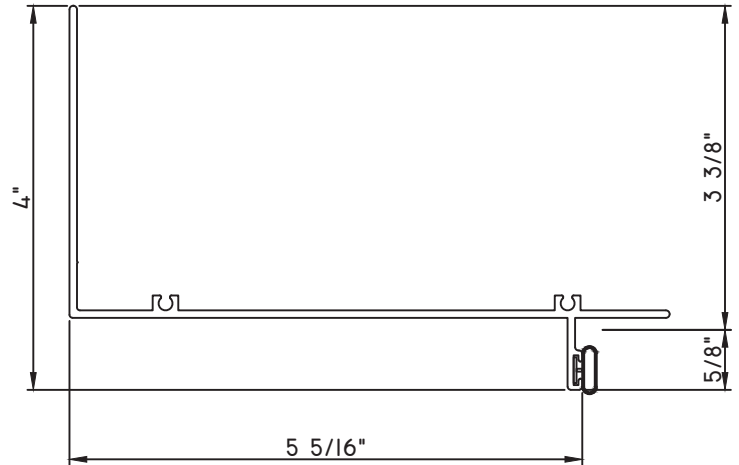

ALUMINUM PRESET PANNINGS E300/E500 - HUNG

PRESET PANNING
MAX9523-18' - PANNING
BPN-9159 - W.S.
MH8-18X1 LP - FASTENER (QTY. 8)