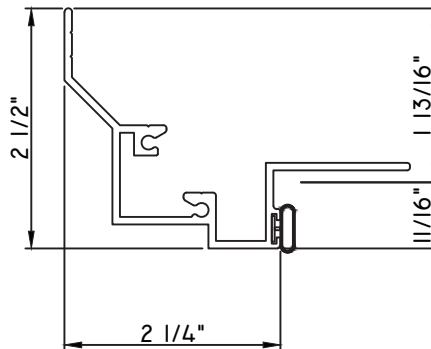

PRESET PANNING

M22884 - PANNING
BPN-9159 - W.S.
MH8-18X1 LP - FASTENER (QTY. 8)
1974 - CLIP
(6" FROM EACH CORNER & 20" O.C.)