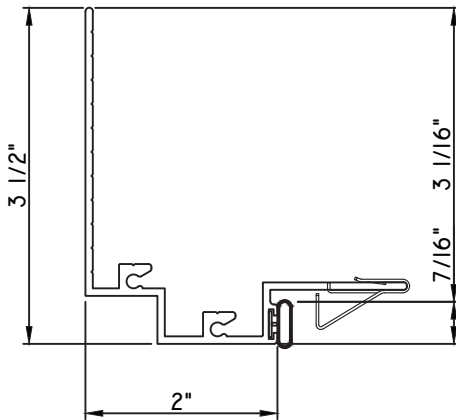

PRESET PANNING

M23648-18 - PANNING
BPN-9159 - W.S.
MH8-18X1 LP - FASTENER (QTY. 8)
1974 - CLIP
(6" FROM EACH CORNER & 20" O.C.)