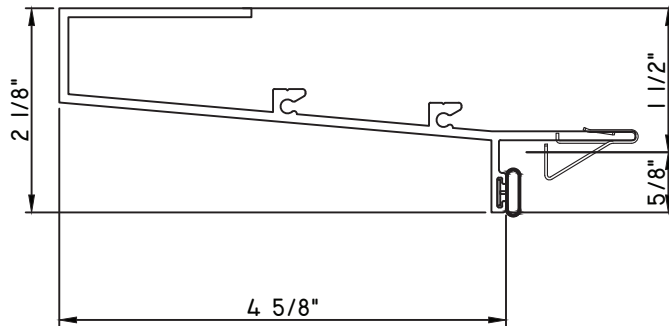

PRESET PANNING
M24766 - PANNING
BPN-9159 - W.S.
MH8-18X1 LP - FASTENER (QTY. 8)
1974 - CLIP
(6" FROM EACH CORNER & 20" O.C.)
NEW DIE

Our products are tested to the standards of and certified by some of the foremost organizations in the fenestration industry.