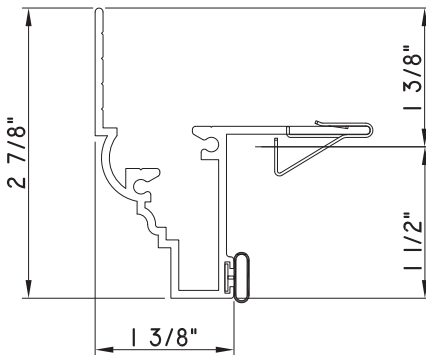

PRESET PANNING
M26031 - PANNING
BPN-9159 - W.S.
MH8-18X1 LP - FASTENER (QTY. 8)
1974 - CLIP
(6" FROM EACH CORNER & 20" O.C.)