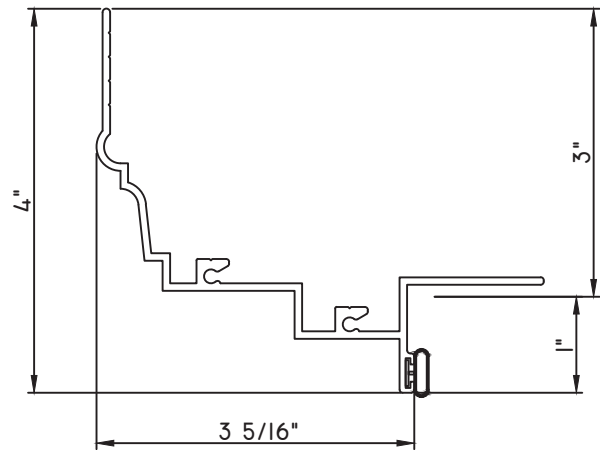

PRESET PANNING
M24427 - PANNING
BPN-9159 - W.S.
MH8-18X1 LP - FASTENER (QTY. 8)
1974 - CLIP
(6" FROM EACH CORNER & 20" O.C.)

SCALE 1:2