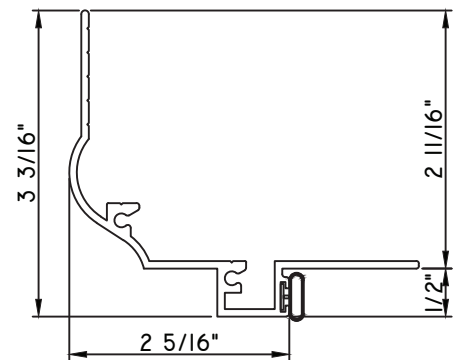

PRESET PANNING

M25335 - PANNING
BPN-9159 - W.S.
MH8-18X1 LP - FASTENER (QTY. 8)
1974 - CLIP
(6" FROM EACH CORNER & 20" O.C.)
NEW DIE

SCALE 1:2