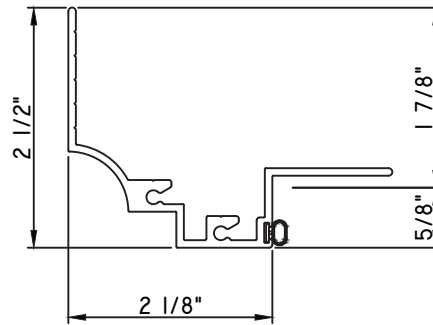

PRESET PANNING

M25863 - PANNING
BPN-9159 - W.S.
MH8-18X1 LP - FASTENER (QTY. 8)
1974 - CLIP
(6" FROM EACH CORNER & 20" O.C.)

SCALE 1:2

PRESET PANNING

M25906 - PANNING
BPN-9159 - W.S.
MH8-18X1 LP - FASTENER (QTY. 4)
1974 - CLIP
(6" FROM EACH CORNER & 20" O.C.)