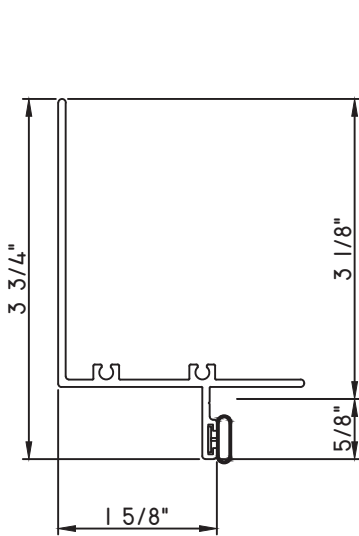

PRESET PANNING

M14957 - PANNING
BPN-9159 - W.S.
MH8-18X1 LP - FASTENER (QTY. 8)