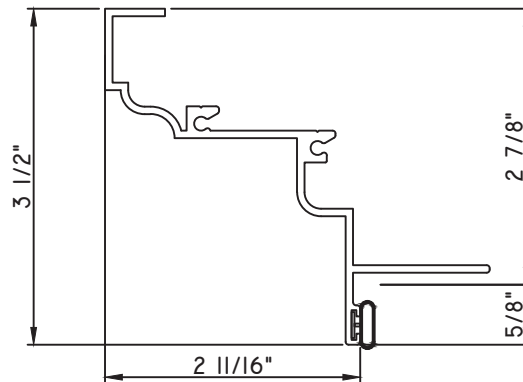

PRESET PANNING
M24467- PANNING
BPN-9159 - W.S.

SCALE 1:2