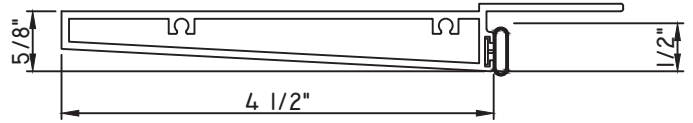

PRESET PANNING
M26033 - PANNING
BPN-9159 - W.S.
MH8-18X1 LP - FASTENER (QTY. 8)
1974 - CLIP
(6" FROM EACH CORNER & 20" O.C.)

SCALE 1:2

ALUMINUM PRESET PANNINGS E300/E500 - HUNG

PRESET PANNING
 M23890 - PANNING
 BPN-9159 - W.S.
 MH8-18X1 LP - FASTENER (QTY. 8)
 1974 - CLIP
 (6" FROM EACH CORNER & 20" O.C.)