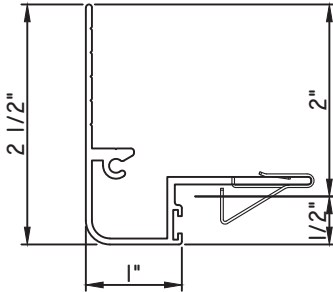

PRESET PANNING
M23977 - PANNING
BPN-9159 - W.S.
1974 - CLIP
MH8-18X1 LP - FASTENER (QTY. 4)

PRESET PANNING
M17748 - PANNING
BPN-9159 - W.S.
MH8-18X1 LP - FASTENER (QTY. 4)
1974 - CLIP
(6" FROM EACH CORNER & 20" O.C.)