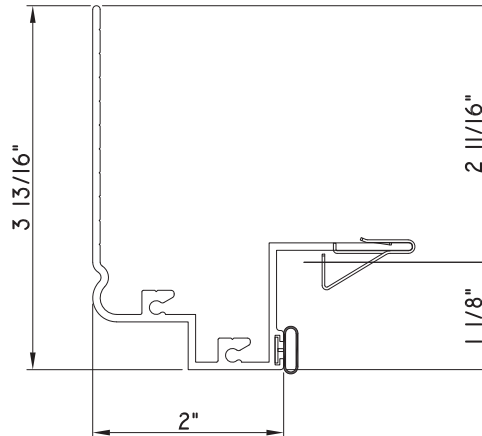

PRESET PANNING

M25863 - PANNING
BPN-9159 - W.S.
MH8-18X1 LP - FASTENER (QTY. 8)
1974 - CLIP
(6" FROM EACH CORNER & 20" O.C.)

SCALE 1:2