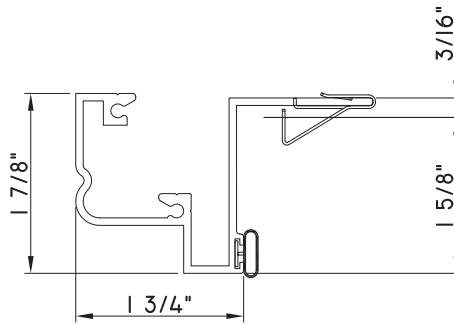

PRESET PANNING

M25844 - PANNING
BPN-9159 - W.S.
MH8-18X1 LP - FASTENER (QTY. 8)
1974 - CLIP
(6" FROM EACH CORNER & 20" O.C.)