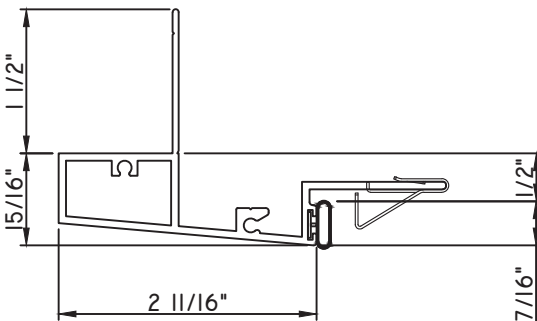

PRESET PANNING
M23753 - PANNING
BPN-9159 - W.S.
MH8-18X1 LP - FASTENER (QTY. 8)
1974 - CLIP
(6" FROM EACH CORNER & 20" O.C.)