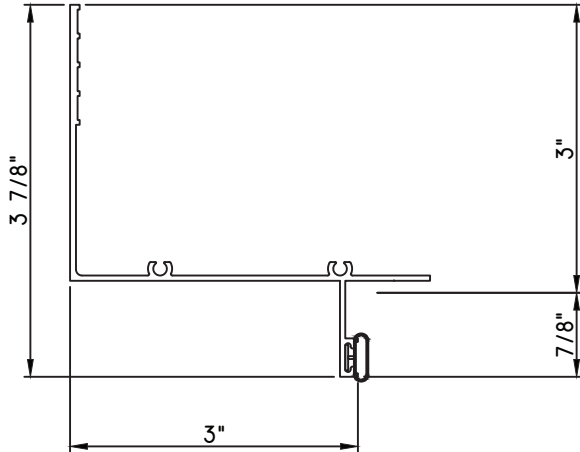

PRESET PANNING
M6938 - PANNING
BPN-9159 - W.S.
MH8-18X1 LP - FASTENER (QTY. 8)