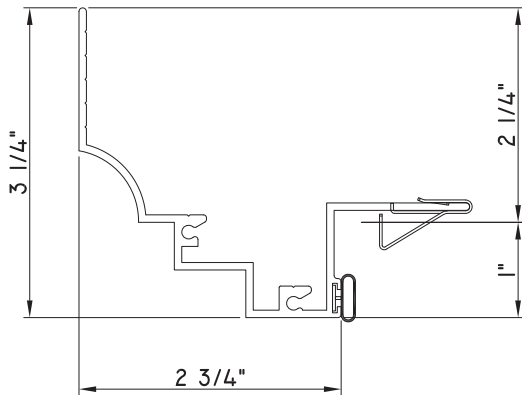

PRESET PANNING
M25598 - PANNING
BPN-9159 - W.S.
MH8-18X1 LP - FASTENER (QTY. 8)
1974 - CLIP
(6" FROM EACH CORNER & 20" O.C.)