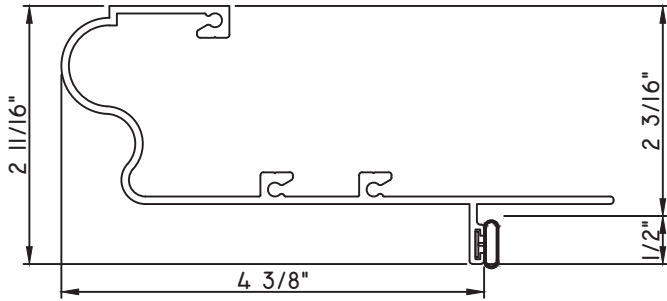

ALUMINUM PRESET PANNINGS E300/E500 - HUNG

PRESET PANNING
M23890 - PANNING
BPN-9159 - W.S.
MH8-18X1 LP - FASTENER (QTY. 8)
1974 - CLIP
(6" FROM EACH CORNER & 20" O.C.)