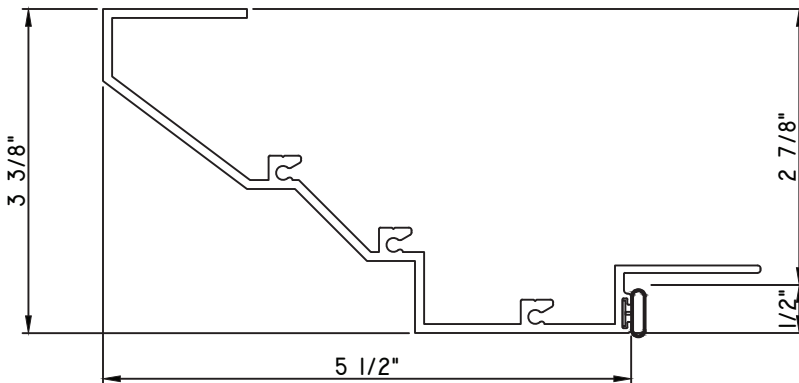

Our products are tested to the standards of and certified by some of the foremost organizations in the fenestration industry.

ALUMINUM PRESET PANNINGS E300/E500 - HUNG

PRESET PANNING
 MAX9523-18' - PANNING
 BPN-9159 - W.S.
 MH8-18X1 LP - FASTENER (QTY. 8)