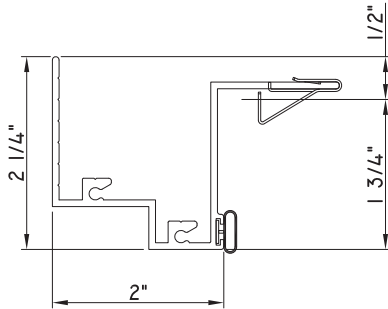

PRESET PANNING

M25906 - PANNING
BPN-9159 - W.S.
MH8-18X1 LP - FASTENER (QTY. 4)
1974 - CLIP
(6" FROM EACH CORNER & 20" O.C.)