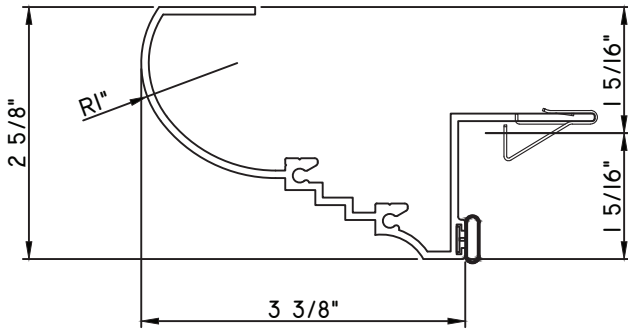

PRESET PANNING
M18055 - PANNING