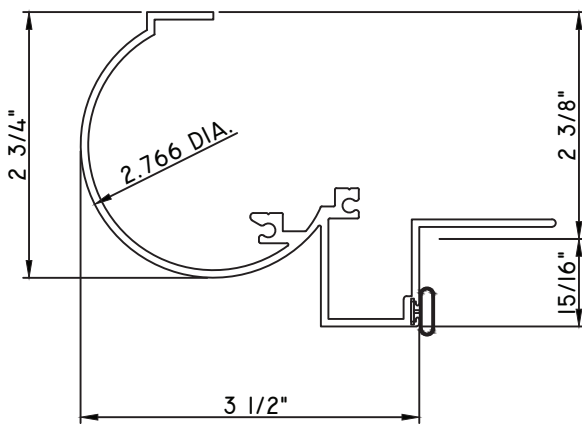

PRESET PANNING
M24427 - PANNING
BPN-9159 - W.S.
MH8-18X1 LP - FASTENER (QTY. 8)
1974 - CLIP
(6" FROM EACH CORNER & 20" O.C.)

SCALE 1:2

PRESET PANNING
M18055 - PANNING

PRESET PANNING
M20440 - PANNING

PRESET PANNING
M21661 - PANNING

PRESET PANNING
M26033 - PANNING
BPN-9159 - W.S.
MH8-18X1 LP - FASTENER (QTY. 8)
1974 - CLIP
(6" FROM EACH CORNER & 20" O.C.)

SCALE 1:2

ALUMINUM PRESET PANNINGS E300/E500 - HUNG

PRESET PANNING
 M23890 - PANNING
 BPN-9159 - W.S.
 MH8-18X1 LP - FASTENER (QTY. 8)
 1974 - CLIP
 (6" FROM EACH CORNER & 20" O.C.)