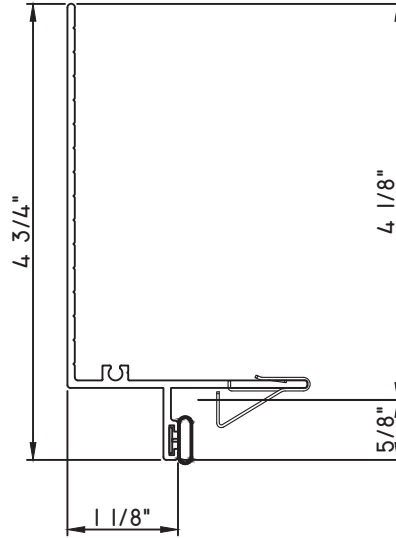

PRESET PANNING
M23977 - PANNING
BPN-9159 - W.S.
1974 - CLIP
MH8-18X1 LP - FASTENER (QTY. 4)

PRESET PANNING
M17748 - PANNING
BPN-9159 - W.S.
MH8-18X1 LP - FASTENER (QTY. 4)
1974 - CLIP
(6" FROM EACH CORNER & 20" O.C.)