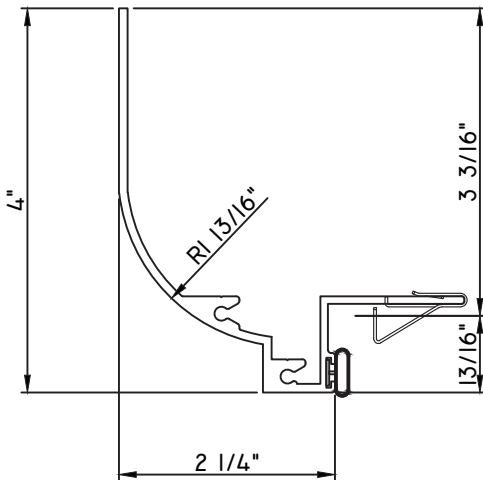

PRESET PANNING

M19663 - PANNING
BPN-9159 - W.S.
MH8-18X1 LP - FASTENER (QTY. 8)
1974 - CLIP
(6" FROM EACH CORNER & 20" O.C.)