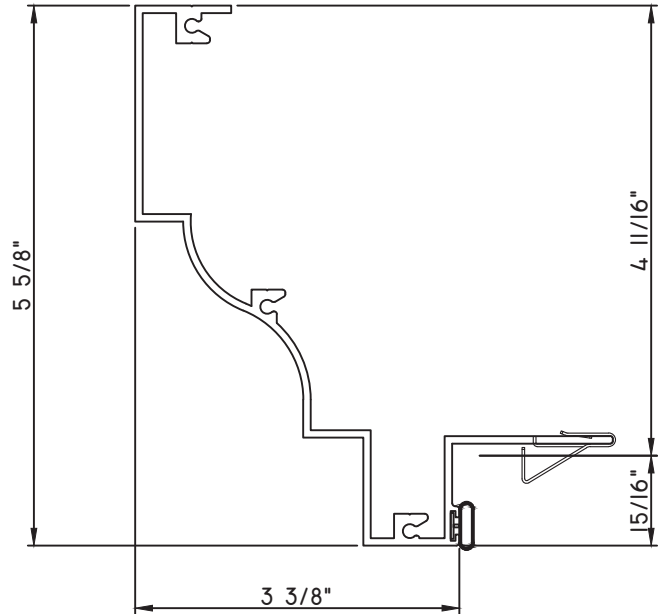

PRESET PANNING
M20440 - PANNING