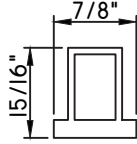

Unless noted otherwise, all Applied Muntin profiles shown may be used on the interior and exterior sides of the insulated glass.

7/8"X15/16"
M54151
(interior side only)

7/8"X15/16"
M2785
(interior side only)

1"X1/16"
MAX10847
(interior side only)

1"X3/16"
M20899
(interior side only)

1 1/16"X5/16"
M23699
(interior side only)

1 1/16"X15/16"
M54149
(interior side only)

1 1/8"X5/8"
M2374
(interior side only)

1 1/4"X1/8"
M1306
(interior side only)