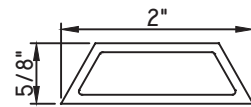

1 3/4"X1/16"
M187

1 3/4"X3/16"
M20547
(interior side only)

1 3/4"X5/16"
M23910
(interior side only)

1 3/4"X7/8"
M10360
(interior side only)

ALUMINUM APPLIED MUNTINS E200 - DIRECT SET FIXED

Unless noted otherwise, all Applied Muntin profiles shown may be used on the interior and exterior sides of the insulated glass.

1 7/8"X5/16"
MW23008
(interior side only)

1 7/8"X1/2"
M16165
(interior side only)

1 7/8"X15/16"
M54150
(interior side only)

2"X1/16"
CE-764

2"X1/8"
M22364
(interior side only)

2"X3/16"
CE-14001
(interior side only)

2"X3/8"
M21947
(interior side only)

2"X5/8"
M15022
(interior side only)

2"X5/16"
M22024
(interior side only)

2 1/2"X1/16"
CE-13435

2 1/2"X7/16"
CE-13446
(interior side only)

2 15/16"X15/16"
M55522
(interior side only)