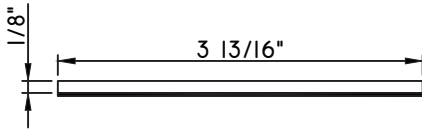

SCALE 1:2

Our products are tested to the standards of and certified by some of the foremost organizations in the fenestration industry.

ALUMINUM APPLIED MUNTINS E200 - DIRECT SET FIXED

Unless noted otherwise, all Applied Muntin profiles shown may be used on the interior and exterior sides of the insulated glass.