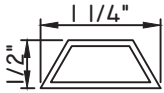

1 1/4"X1/2"
M22019
(interior side only)