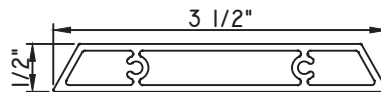

3 1/8"X1/16"
M19814

3 1/4"X3/8"
M14375
(interior side only)

3 1/4"X1/2"
M22020
(interior side only)

3 1/2"X3/16"
M1750
(interior side only)

3 1/2"X1/2"
M541189
(interior side only)

3 3/4"X15/16"
M58002
(interior side only)

SCALE 1:2

Our products are tested to the standards of and certified by some of the foremost organizations in the fenestration industry.

ALUMINUM APPLIED MUNTINS E200 - DIRECT SET FIXED

Unless noted otherwise, all Applied Muntin profiles shown may be used on the interior and exterior sides of the insulated glass.