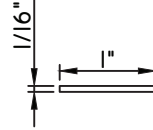

(interior side only)

1"X3/16"

M22352

(interior side only)

7/8"X9/16"

M1934

(interior side only)

ALUMINUM APPLIED MUNTINS E200 - DIRECT SET FIXED

Unless noted otherwise, all Applied Muntin profiles shown may be used on the interior and exterior sides of the insulated glass.

7/8"X15/16"
M54151
(interior side only)

7/8"X15/16"
M2785
(interior side only)