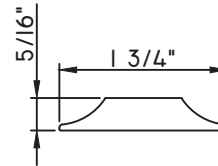

1 5/16"X5/16"
M58296
(interior side only)

1 5/16"X5/16"
M22206
(interior side only)

1 3/8"X5/16"
M2410
(interior side only)

1 1/2"X1/16"
M320

1 1/2"X15/16"
M51786
(interior side only)

1 5/8"X7/16"
M16594
(interior side only)

1 3/4"X1/16"
M187

1 3/4"X3/16"
M20547
(interior side only)

1 3/4"X5/16"
M23910
(interior side only)

1 3/4"X7/8"
M10360
(interior side only)

ALUMINUM APPLIED MUNTINS E200 - DIRECT SET FIXED

Unless noted otherwise, all Applied Muntin profiles shown may be used on the interior and exterior sides of the insulated glass.