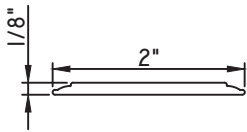

1 3/4"X1/16"
M187

1 3/4"X3/16"
M20547
(interior side only)

1 3/4"X5/16"
M23910
(interior side only)

1 3/4"X7/8"
M10360
(interior side only)

ALUMINUM APPLIED MUNTINS E200 - DIRECT SET FIXED

Unless noted otherwise, all Applied Muntin profiles shown may be used on the interior and exterior sides of the insulated glass.

1 7/8"X5/16"
MW23008
(interior side only)

1 7/8"X1/2"
M16165
(interior side only)

1 7/8"X15/16"
M54150
(interior side only)

2"X1/16"
CE-764

2"X1/8"
M22364
(interior side only)

2"X3/16"
CE-14001
(interior side only)