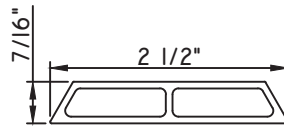

1 3/4"X1/16"
M187

1 3/4"X3/16"
M20547
(interior side only)

1 3/4"X5/16"
M23910
(interior side only)

1 3/4"X7/8"
M10360
(interior side only)

ALUMINUM APPLIED MUNTINS E200 - DIRECT SET FIXED

Unless noted otherwise, all Applied Muntin profiles shown may be used on the interior and exterior sides of the insulated glass.

2"X3/8"
M21947
(interior side only)

2"X5/8"
M15022
(interior side only)

2"X5/16"
M22024
(interior side only)

2 1/2"X1/16"
CE-13435

2 1/2"X7/16"
CE-13446
(interior side only)

2 15/16"X15/16"
M55522
(interior side only)

3 1/8"X1/16"
M19814

3 1/4"X3/8"
M14375
(interior side only)

3 1/4"X1/2"
M22020
(interior side only)

3 1/2"X3/16"
M1750
(interior side only)

3 1/2"X1/2"
M541189
(interior side only)

3 3/4"X15/16"
M58002
(interior side only)