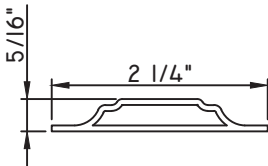

2"X5/16"
M22024
(interior side only)