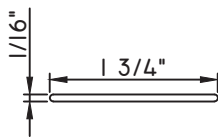

1 5/16"X5/16"
M58296
(interior side only)

1 5/16"X5/16"
M22206
(interior side only)

1 3/8"X5/16"
M2410
(interior side only)

1 1/2"X1/16"
M320

1 1/2"X15/16"
M51786
(interior side only)

1 5/8"X7/16"
M16594
(interior side only)

1 3/4"X1/16"
M187

1 3/4"X3/16"
M20547
(interior side only)

1 3/4"X5/16"
M23910
(interior side only)

1 3/4"X7/8"
M10360
(interior side only)

ALUMINUM APPLIED MUNTINS E200 - DIRECT SET FIXED

Unless noted otherwise, all Applied Muntin profiles shown may be used on the interior and exterior sides of the insulated glass.