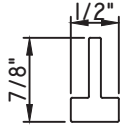

ALUMINUM APPLIED MUNTINS E200 - DIRECT SET FIXED

Unless noted otherwise, all Applied Muntin profiles shown may be used on the interior and exterior sides of the insulated glass.

1/2"X1/8"

M165

(interior side only)