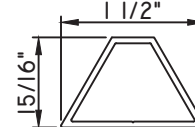

1 1/4"X1/8"
M22362
(interior side only)

1 1/4"X3/16"
CE-14000
(interior side only)

1 1/4"X1/2"
M22019
(interior side only)

1 1/4"X1/2"
M22018
(interior side only)

1 1/4"X1/2"
M15868
(interior side only)

1 5/16"X1/8"
M22380
(interior side only)

1 5/16"X5/16"
M58296
(interior side only)

1 5/16"X5/16"
M22206
(interior side only)

1 3/8"X5/16"
M2410
(interior side only)

1 1/2"X1/16"
M320

1 1/2"X15/16"
M51786
(interior side only)

1 5/8"X7/16"
M16594
(interior side only)

1 3/4"X1/16"
M187

1 3/4"X3/16"
M20547
(interior side only)

1 3/4"X5/16"
M23910
(interior side only)

1 3/4"X7/8"
M10360
(interior side only)

ALUMINUM APPLIED MUNTINS E200 - DIRECT SET FIXED

Unless noted otherwise, all Applied Muntin profiles shown may be used on the interior and exterior sides of the insulated glass.