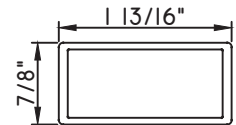

1 5/16"X5/16"
M58296
(interior side only)

1 5/16"X5/16"
M22206
(interior side only)

1 3/8"X5/16"
M2410
(interior side only)

1 1/2"X1/16"
M320

1 1/2"X15/16"
M51786
(interior side only)

1 5/8"X7/16"
M16594
(interior side only)

1 3/4"X1/16"
M187

1 3/4"X3/16"
M20547
(interior side only)

1 3/4"X5/16"
M23910
(interior side only)

1 3/4"X7/8"
M10360
(interior side only)

ALUMINUM APPLIED MUNTINS E200 - DIRECT SET FIXED

Unless noted otherwise, all Applied Muntin profiles shown may be used on the interior and exterior sides of the insulated glass.