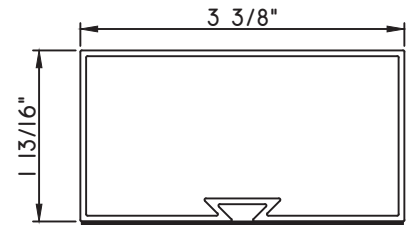

SCALE 1:2

Our products are tested to the standards of and certified by some of the foremost organizations in the fenestration industry.

ALUMINUM APPLIED MUNTINS E200 - DIRECT SET FIXED

Unless noted otherwise, all Applied Muntin profiles shown may be used on the interior and exterior sides of the insulated glass.

3 13/16"X1/8"
M10185
(interior side only)

2"X1 1/8"
M23201
(interior side only)

2"X1 1/8"
M23200
(interior side only)

2"X1 13/16"
M23199
(interior side only)

3 3/8"X1 1/8"
M23204
(interior side only)

3 3/8"X1 1/8"
M23203
(interior side only)