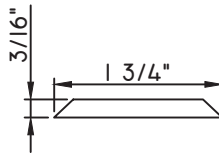

1 5/16"X5/16"
M58296
(interior side only)

1 5/16"X5/16"
M22206
(interior side only)

1 3/8"X5/16"
M2410
(interior side only)

1 1/2"X1/16"
M320

1 1/2"X15/16"
M51786
(interior side only)

1 5/8"X7/16"
M16594
(interior side only)

1 3/4"X1/16"
M187

1 3/4"X3/16"
M20547
(interior side only)

1 3/4"X5/16"
M23910
(interior side only)

1 3/4"X7/8"
M10360
(interior side only)

ALUMINUM APPLIED MUNTINS E200 - DIRECT SET FIXED

Unless noted otherwise, all Applied Muntin profiles shown may be used on the interior and exterior sides of the insulated glass.