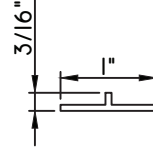

Unless noted otherwise, all Applied Muntin profiles shown may be used on the interior and exterior sides of the insulated glass.

7/8"X15/16"
M54151
(interior side only)

7/8"X15/16"
M2785
(interior side only)

1"X1/16"
MAX10847
(interior side only)

1"X3/16"
M20899
(interior side only)

1 1/16"X5/16"
M23699
(interior side only)

1 1/16"X15/16"
M54149
(interior side only)

1 1/8"X5/8"
M2374
(interior side only)

1 1/4"X1/8"
M1306
(interior side only)