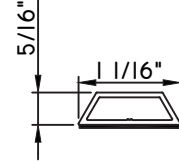

Unless noted otherwise, all Applied Muntin profiles shown may be used on the interior and exterior sides of the insulated glass.

7/8"X15/16"
M54151
(interior side only)

7/8"X15/16"
M2785
(interior side only)

1"X1/16"
MAX10847
(interior side only)

1"X3/16"
M20899
(interior side only)

1 1/16"X5/16"
M23699
(interior side only)

1 1/16"X15/16"
M54149
(interior side only)

1 1/8"X5/8"
M2374
(interior side only)

1 1/4"X1/8"
M1306
(interior side only)