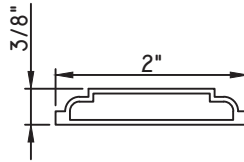

1 3/4"X1/16"
M187

1 3/4"X3/16"
M20547
(interior side only)

1 3/4"X5/16"
M23910
(interior side only)

1 3/4"X7/8"
M10360
(interior side only)

ALUMINUM APPLIED MUNTINS E200 - DIRECT SET FIXED

Unless noted otherwise, all Applied Muntin profiles shown may be used on the interior and exterior sides of the insulated glass.

1 7/8"X5/16"
MW23008
(interior side only)

1 7/8"X1/2"
M16165
(interior side only)

1 7/8"X15/16"
M54150
(interior side only)

2"X1/16"
CE-764

2"X1/8"
M22364
(interior side only)

2"X3/16"
CE-14001
(interior side only)

2"X3/8"
M21947
(interior side only)

2"X5/8"
M15022
(interior side only)

2"X5/16"
M22024
(interior side only)

2 1/2"X1/16"
CE-13435

2 1/2"X7/16"
CE-13446
(interior side only)

2 15/16"X15/16"
M55522
(interior side only)