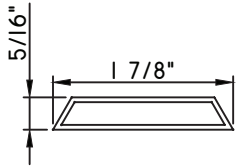

1 5/16"X5/16"
M58296
(interior side only)

1 5/16"X5/16"
M22206
(interior side only)

1 3/8"X5/16"
M2410
(interior side only)

1 1/2"X1/16"
M320

1 1/2"X15/16"
M51786
(interior side only)

1 5/8"X7/16"
M16594
(interior side only)

1 3/4"X1/16"
M187

1 3/4"X3/16"
M20547
(interior side only)

1 3/4"X5/16"
M23910
(interior side only)

1 3/4"X7/8"
M10360
(interior side only)

ALUMINUM APPLIED MUNTINS E200 - DIRECT SET FIXED

Unless noted otherwise, all Applied Muntin profiles shown may be used on the interior and exterior sides of the insulated glass.

1 7/8"X5/16"
MW23008
(interior side only)

1 7/8"X1/2"
M16165
(interior side only)

1 7/8"X15/16"
M54150
(interior side only)

2"X1/16"
CE-764

2"X1/8"
M22364
(interior side only)

2"X3/16"
CE-14001
(interior side only)