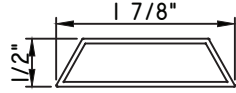

1 7/8"X1/2"
M16165
(interior side only)