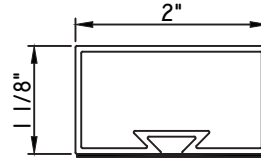

3 1/8"X1/16"
M19814

3 1/4"X3/8"
M14375
(interior side only)

3 1/4"X1/2"
M22020
(interior side only)

3 1/2"X3/16"
M1750
(interior side only)

3 1/2"X1/2"
M541189
(interior side only)

3 3/4"X15/16"
M58002
(interior side only)

SCALE 1:2

Our products are tested to the standards of and certified by some of the foremost organizations in the fenestration industry.

ALUMINUM APPLIED MUNTINS E200 - DIRECT SET FIXED

Unless noted otherwise, all Applied Muntin profiles shown may be used on the interior and exterior sides of the insulated glass.

3 13/16"X1/8"
M10185
(interior side only)

2"X1 1/8"
M23201
(interior side only)

2"X1 1/8"
M23200
(interior side only)

2"X1 13/16"
M23199
(interior side only)

3 3/8"X1 1/8"
M23204
(interior side only)

3 3/8"X1 1/8"
M23203
(interior side only)