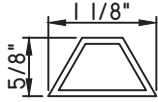

Unless noted otherwise, all Applied Muntin profiles shown may be used on the interior and exterior sides of the insulated glass.

7/8"X15/16"
M54151
(interior side only)

7/8"X15/16"
M2785
(interior side only)

1"X1/16"
MAX10847
(interior side only)

1"X3/16"
M20899
(interior side only)

1 1/16"X5/16"
M23699
(interior side only)

1 1/16"X15/16"
M54149
(interior side only)

1 1/8"X5/8"
M2374
(interior side only)

1 1/4"X1/8"
M1306
(interior side only)