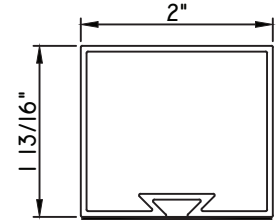

3 1/8"X1/16"
M19814

3 1/4"X3/8"
M14375
(interior side only)

3 1/4"X1/2"
M22020
(interior side only)

3 1/2"X3/16"
M1750
(interior side only)

3 1/2"X1/2"
M541189
(interior side only)

3 3/4"X15/16"
M58002
(interior side only)

SCALE 1:2

Our products are tested to the standards of and certified by some of the foremost organizations in the fenestration industry.

ALUMINUM APPLIED MUNTINS E200 - DIRECT SET FIXED

Unless noted otherwise, all Applied Muntin profiles shown may be used on the interior and exterior sides of the insulated glass.

3 13/16"X1/8"
M10185
(interior side only)

2"X1 1/8"
M23201
(interior side only)

2"X1 1/8"
M23200
(interior side only)

2"X1 13/16"
M23199
(interior side only)

3 3/8"X1 1/8"
M23204
(interior side only)

3 3/8"X1 1/8"
M23203
(interior side only)