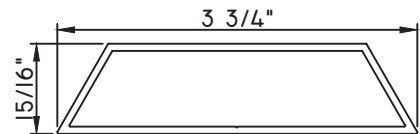

2"X3/8"
M21947
(interior side only)

2"X5/8"
M15022
(interior side only)

2"X5/16"
M22024
(interior side only)

2 1/2"X1/16"
CE-13435

2 1/2"X7/16"
CE-13446
(interior side only)

2 15/16"X15/16"
M55522
(interior side only)

3 1/8"X1/16"
M19814

3 1/4"X3/8"
M14375
(interior side only)

3 1/4"X1/2"
M22020
(interior side only)

3 1/2"X3/16"
M1750
(interior side only)

3 1/2"X1/2"
M541189
(interior side only)

3 3/4"X15/16"
M58002
(interior side only)

SCALE 1:2

Our products are tested to the standards of and certified by some of the foremost organizations in the fenestration industry.

ALUMINUM APPLIED MUNTINS E200 - DIRECT SET FIXED

Unless noted otherwise, all Applied Muntin profiles shown may be used on the interior and exterior sides of the insulated glass.