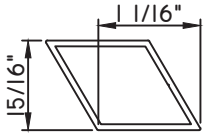

Unless noted otherwise, all Applied Muntin profiles shown may be used on the interior and exterior sides of the insulated glass.

7/8"X15/16"
M54151
(interior side only)

7/8"X15/16"
M2785
(interior side only)

1"X1/16"
MAX10847
(interior side only)

1"X3/16"
M20899
(interior side only)

1 1/16"X5/16"
M23699
(interior side only)

1 1/16"X15/16"
M54149
(interior side only)

1 1/8"X5/8"
M2374
(interior side only)

1 1/4"X1/8"
M1306
(interior side only)