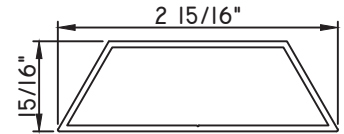

1 3/4"X1/16"
M187

1 3/4"X3/16"
M20547
(interior side only)

1 3/4"X5/16"
M23910
(interior side only)

1 3/4"X7/8"
M10360
(interior side only)

ALUMINUM APPLIED MUNTINS E200 - DIRECT SET FIXED

Unless noted otherwise, all Applied Muntin profiles shown may be used on the interior and exterior sides of the insulated glass.

1 7/8"X5/16"
MW23008
(interior side only)

1 7/8"X1/2"
M16165
(interior side only)

1 7/8"X15/16"
M54150
(interior side only)

2"X1/16"
CE-764

2"X1/8"
M22364
(interior side only)

2"X3/16"
CE-14001
(interior side only)

2"X3/8"
M21947
(interior side only)

2"X5/8"
M15022
(interior side only)

2"X5/16"
M22024
(interior side only)

2 1/2"X1/16"
CE-13435

2 1/2"X7/16"
CE-13446
(interior side only)

2 15/16"X15/16"
M55522
(interior side only)

3 1/8"X1/16"
M19814

3 1/4"X3/8"
M14375
(interior side only)

3 1/4"X1/2"
M22020
(interior side only)

3 1/2"X3/16"
M1750
(interior side only)

3 1/2"X1/2"
M541189
(interior side only)

3 3/4"X15/16"
M58002
(interior side only)