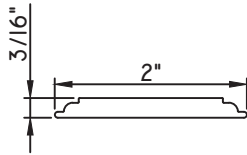

1 3/4"X1/16"
M187

1 3/4"X3/16"
M20547
(interior side only)

1 3/4"X5/16"
M23910
(interior side only)

1 3/4"X7/8"
M10360
(interior side only)

ALUMINUM APPLIED MUNTINS E200 - DIRECT SET FIXED

Unless noted otherwise, all Applied Muntin profiles shown may be used on the interior and exterior sides of the insulated glass.

1 7/8"X5/16"
MW23008
(interior side only)

1 7/8"X1/2"
M16165
(interior side only)

1 7/8"X15/16"
M54150
(interior side only)

2"X1/16"
CE-764

2"X1/8"
M22364
(interior side only)

2"X3/16"
CE-14001
(interior side only)

2"X3/8"
M21947
(interior side only)

2"X5/8"
M15022
(interior side only)

2"X5/16"
M22024
(interior side only)

2 1/2"X1/16"
CE-13435

2 1/2"X7/16"
CE-13446
(interior side only)

2 15/16"X15/16"
M55522
(interior side only)