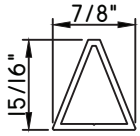

(interior side only)

1"X3/16"

M22352

(interior side only)

7/8"X9/16"

M1934

(interior side only)

ALUMINUM APPLIED MUNTINS E200 - DIRECT SET FIXED

Unless noted otherwise, all Applied Muntin profiles shown may be used on the interior and exterior sides of the insulated glass.

7/8"X15/16"
M54151
(interior side only)

7/8"X15/16"
M2785
(interior side only)

1"X1/16"
MAX10847
(interior side only)

1"X3/16"
M20899
(interior side only)

1 1/16"X5/16"
M23699
(interior side only)

1 1/16"X15/16"
M54149
(interior side only)

1 1/8"X5/8"
M2374
(interior side only)

1 1/4"X1/8"
M1306
(interior side only)