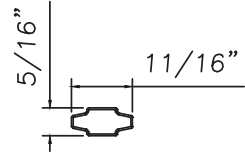

3/8" Internal (Alum.)
BL230X5/16
Black only

5/8" Internal (Alum.)
M3-16X5/8

3/4" Internal (Alum.)
M36-04

**3/4" Internal (Alum.)
Contoured**
M5.5X18

1" Internal (Alum.)
227688

SCALE 1:2

Our products are tested to the standards of and certified by some of the foremost organizations in the fenestration industry.

ALUMINUM APPLIED MUNTINS E200 - DIRECT SET FIXED

Unless noted otherwise, all Applied Muntin profiles shown may be used on the interior and exterior sides of the insulated glass.

1/2"X1/8"

M165

(interior side only)