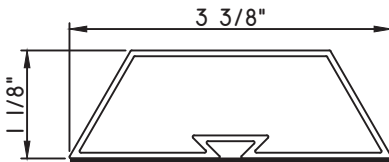

SCALE 1:2

Our products are tested to the standards of and certified by some of the foremost organizations in the fenestration industry.

ALUMINUM APPLIED MUNTINS E200 - DIRECT SET FIXED

Unless noted otherwise, all Applied Muntin profiles shown may be used on the interior and exterior sides of the insulated glass.

3 13/16"X1/8"
M10185
(interior side only)

2"X1 1/8"
M23201
(interior side only)

2"X1 1/8"
M23200
(interior side only)

2"X1 13/16"
M23199
(interior side only)

3 3/8"X1 1/8"
M23204
(interior side only)

3 3/8"X1 1/8"
M23203
(interior side only)