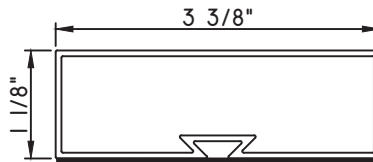

SCALE 1:2

Our products are tested to the standards of and certified by some of the foremost organizations in the fenestration industry.

ALUMINUM APPLIED MUNTINS E200 - DIRECT SET FIXED

Unless noted otherwise, all Applied Muntin profiles shown may be used on the interior and exterior sides of the insulated glass.

3 13/16"X1/8"
M10185
(interior side only)

2"X1 1/8"
M23201
(interior side only)

2"X1 1/8"
M23200
(interior side only)

2"X1 13/16"
M23199
(interior side only)

3 3/8"X1 1/8"
M23204
(interior side only)

3 3/8"X1 1/8"
M23203
(interior side only)