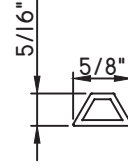

3/8" Internal (Alum.)
BL230X5/16
Black only

5/8" Internal (Alum.)
M3-16X5/8

3/4" Internal (Alum.)
M36-04

**3/4" Internal (Alum.)
Contoured**
M5.5X18

1" Internal (Alum.)
227688

SCALE 1:2

Our products are tested to the standards of and certified by some of the foremost organizations in the fenestration industry.

ALUMINUM APPLIED MUNTINS E200 - DIRECT SET FIXED

Unless noted otherwise, all Applied Muntin profiles shown may be used on the interior and exterior sides of the insulated glass.

1/2"X1/8"

M165

(interior side only)

1/2"X1/4"

M3001

(interior side only)

5/8"X5/16"

M16154

(interior side only)

5/8"X3/16"

M20830