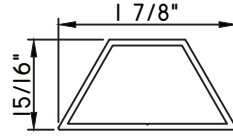

1 5/16"X5/16"
M58296
(interior side only)

1 5/16"X5/16"
M22206
(interior side only)

1 3/8"X5/16"
M2410
(interior side only)

1 1/2"X1/16"
M320

1 1/2"X15/16"
M51786
(interior side only)

1 5/8"X7/16"
M16594
(interior side only)

1 3/4"X1/16"
M187

1 3/4"X3/16"
M20547
(interior side only)

1 3/4"X5/16"
M23910
(interior side only)

1 3/4"X7/8"
M10360
(interior side only)

ALUMINUM APPLIED MUNTINS E200 - DIRECT SET FIXED

Unless noted otherwise, all Applied Muntin profiles shown may be used on the interior and exterior sides of the insulated glass.

1 7/8"X5/16"
MW23008
(interior side only)

1 7/8"X1/2"
M16165
(interior side only)

1 7/8"X15/16"
M54150
(interior side only)

2"X1/16"
CE-764

2"X1/8"
M22364
(interior side only)

2"X3/16"
CE-14001
(interior side only)