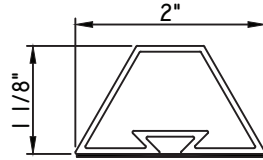

3 1/8"X1/16"
M19814

3 1/4"X3/8"
M14375
(interior side only)

3 1/4"X1/2"
M22020
(interior side only)

3 1/2"X3/16"
M1750
(interior side only)

3 1/2"X1/2"
M541189
(interior side only)

3 3/4"X15/16"
M58002
(interior side only)

SCALE 1:2

Our products are tested to the standards of and certified by some of the foremost organizations in the fenestration industry.

ALUMINUM APPLIED MUNTINS E200 - DIRECT SET FIXED

Unless noted otherwise, all Applied Muntin profiles shown may be used on the interior and exterior sides of the insulated glass.

3 13/16"X1/8"
M10185
(interior side only)

2"X1 1/8"
M23201
(interior side only)

2"X1 1/8"
M23200
(interior side only)

2"X1 13/16"
M23199
(interior side only)

3 3/8"X1 1/8"
M23204
(interior side only)

3 3/8"X1 1/8"
M23203
(interior side only)