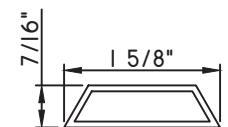

1 5/16"X5/16"
M58296
(interior side only)

1 5/16"X5/16"
M22206
(interior side only)

1 3/8"X5/16"
M2410
(interior side only)

1 1/2"X1/16"
M320

1 1/2"X15/16"
M51786
(interior side only)

1 5/8"X7/16"
M16594
(interior side only)

1 3/4"X1/16"
M187

1 3/4"X3/16"
M20547
(interior side only)

1 3/4"X5/16"
M23910
(interior side only)

1 3/4"X7/8"
M10360
(interior side only)

ALUMINUM APPLIED MUNTINS E200 - DIRECT SET FIXED

Unless noted otherwise, all Applied Muntin profiles shown may be used on the interior and exterior sides of the insulated glass.