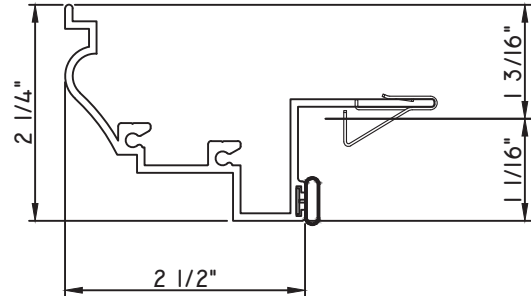

PRESET PANNING

M21993 - PANNING
BPN-9159 - W.S.
MH8-18X1 LP - FASTENER (QTY. 8)
1974 - CLIP
(6" FROM EACH CORNER & 20" O.C.)