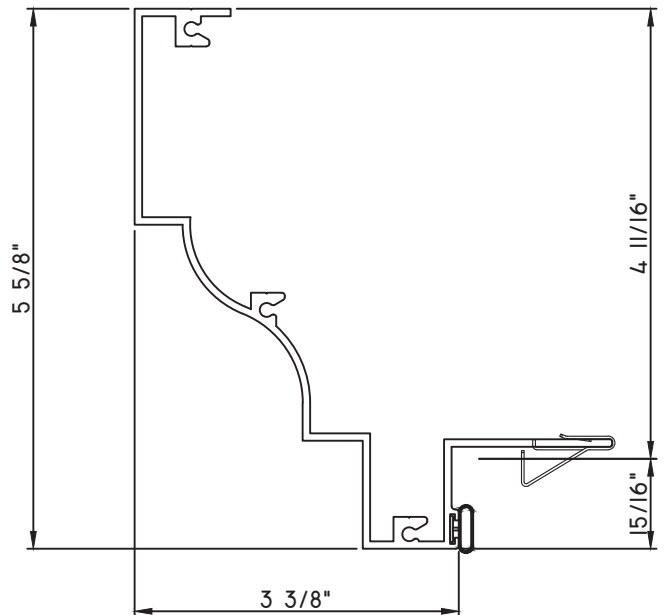

PRESET PANNING

M20440 - PANNING