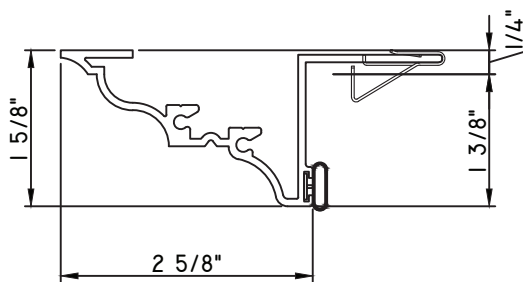

PRESET PANNING

M23650 - PANNING
BPN-9159 - W.S.
MH8-18X1 LP - FASTENER (QTY. 8)
1974 - CLIP
(6" FROM EACH CORNER & 20" O.C.)