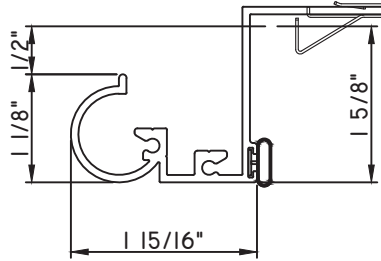

PRESET PANNING

M18244 - PANNING
BPN-9159 - W.S.
MH8-18X1 LP - FASTENER (QTY. 8)
1974 - CLIP
(6" FROM EACH CORNER & 20" O.C.)