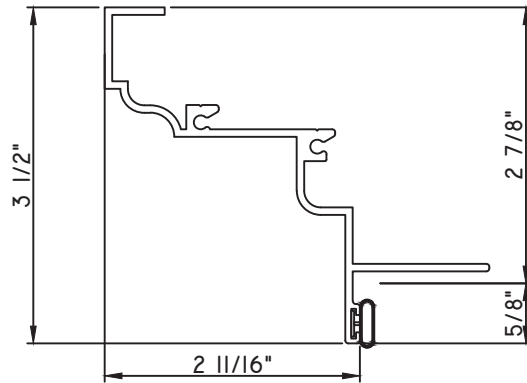

PRESET PANNING
M24467 - PANNING
BPN-9159 - W.S.

SCALE 1:2

Our products are tested to the standards of and certified by some of the foremost organizations in the fenestration industry.