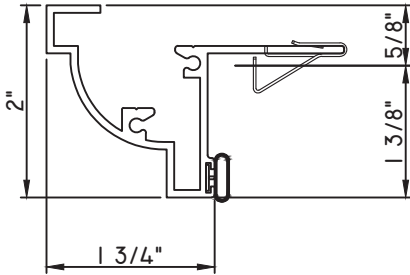

ALUMINUM PRESET PANNINGS C600/C605 - DIRECT SET FIXED

PRESET PANNING

M24925 - PANNING
BPN-9159 - W.S.
MH8-18X1 LP - FASTENER (QTY. 8)
1974 - CLIP
(6" FROM EACH CORNER & 20" O.C.)