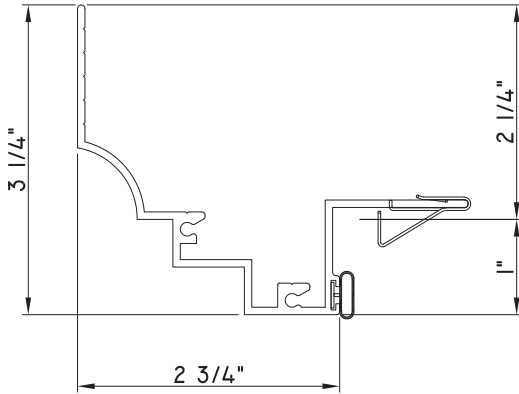

ALUMINUM PRESET PANNINGS C600/C605 - DIRECT SET FIXED

PRESET PANNING
M25598 - PANNING
BPN-9159 - W.S.
MH8-18X1 LP - FASTENER (QTY. 8)
1974 - CLIP
(6" FROM EACH CORNER & 20" O.C.)