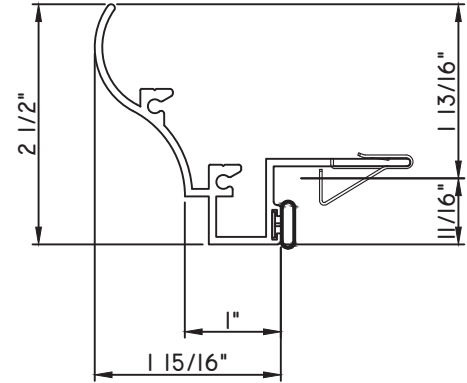

SCALE 1:2

ALUMINUM PRESET PANNINGS C600/C605 - DIRECT SET FIXED

PRESET PANNING

M24925 - PANNING
BPN-9159 - W.S.
MH8-18X1 LP - FASTENER (QTY. 8)
1974 - CLIP
(6" FROM EACH CORNER & 20" O.C.)

PRESET PANNING

M18244 - PANNING
BPN-9159 - W.S.
MH8-18X1 LP - FASTENER (QTY. 8)
1974 - CLIP
(6" FROM EACH CORNER & 20" O.C.)