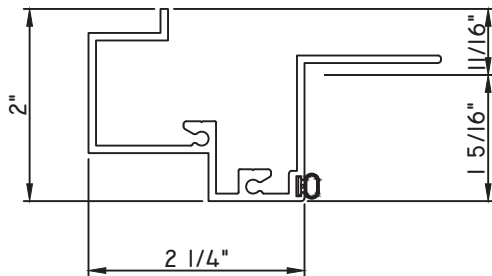

PRESET PANNING
M22319 - PANNING
9146E - W.S.
MH8-18X1 LP - FASTENER (QTY. 8)

SCALE 1:2