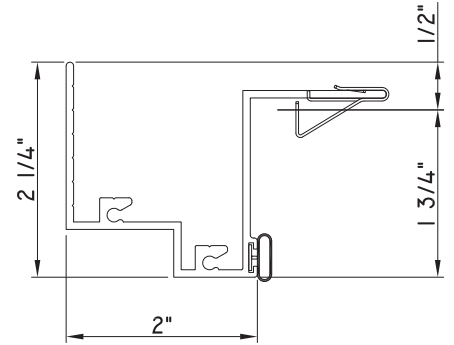

PRESET PANNING
M25906 - PANNING
BPN-9159 - W.S.
MH8-18X1 LP - FASTENER (QTY. 4)
1974 - CLIP
(6" FROM EACH CORNER & 20" O.C.)