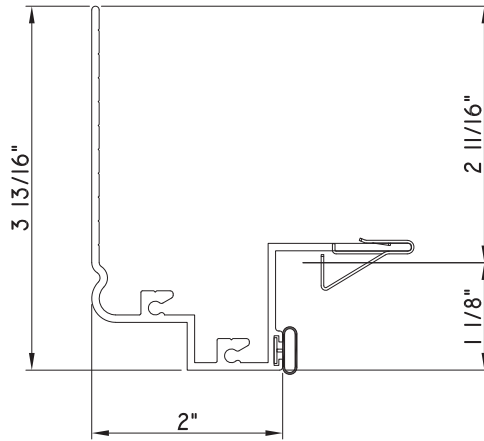

ALUMINUM PRESET PANNINGS C600/C605 - DIRECT SET FIXED

PRESET PANNING
M25863 - PANNING
BPN-9159 - W.S.
MH8-18X1 LP - FASTENER (QTY. 8)
1974 - CLIP
(6" FROM EACH CORNER & 20" O.C.)