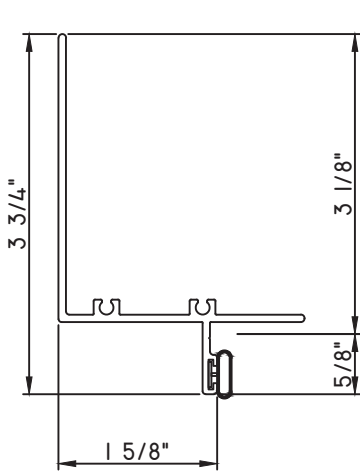

SCALE 1:2

ALUMINUM PRESET PANNINGS C600/C605 - DIRECT SET FIXED

PRESET PANNING

M26031 - PANNING
BPN-9159 - W.S.
MH8-18X1 LP - FASTENER (QTY. 8)
1974 - CLIP
(6" FROM EACH CORNER & 20" O.C.)

PRESET PANNING

M22278 - PANNING
BPN-9159 - W.S.
MH8-18X1 LP - FASTENER (QTY. 8)