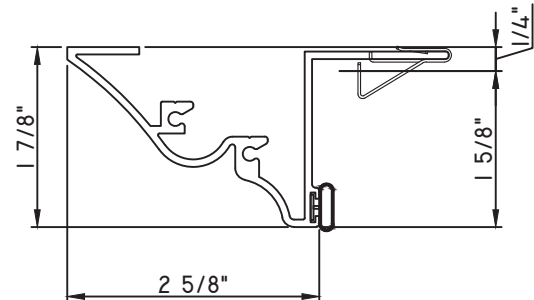

PRESET PANNING

M23649 - PANNING
BPN-9159 - W.S.
MH8-18X1 LP - FASTENER (QTY. 8)
1974 - CLIP
(6" FROM EACH CORNER & 20" O.C.)

SCALE 1:2