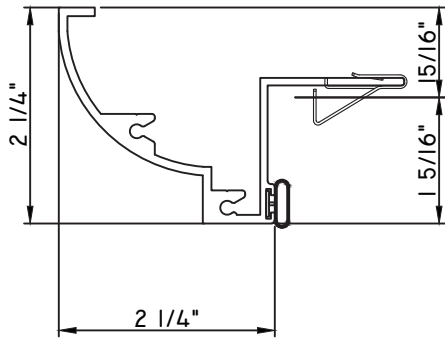

ALUMINUM PRESET PANNINGS C600/C605 - DIRECT SET FIXED

PRESET PANNING
20616 - PANNING