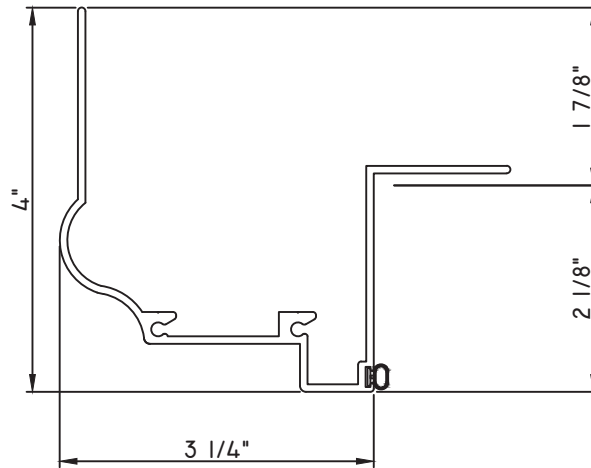

SCALE 1:2

ALUMINUM PRESET PANNINGS C600/C605 - DIRECT SET FIXED

PRESET PANNING

M21345 - PANNING
BPN-9159 - W.S.
MH8-18X1 LP - FASTENER (QTY. 8)
1974 - CLIP
(6" FROM EACH CORNER & 20" O.C.)

PRESET PANNING

M25009 - PANNING
BPN-9159 - W.S.
MH8-18X1 LP - FASTENER (QTY. 8)
1974 - CLIP
(6" FROM EACH CORNER & 20" O.C.)