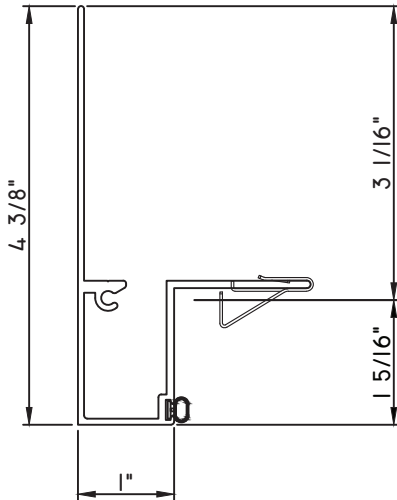

ALUMINUM PRESET PANNINGS C600/C605 - DIRECT SET FIXED

All information seen within this document are considered current. However periodic changes/updates to our products are necessary. Quaker Window Products Inc. reserves the right to change any information without notice.

PRESET PANNING

M20505 - PANNING
9146E - W.S.
1974 - CLIP

MH8-18X1 LP - FASTENER (QTY. 4)