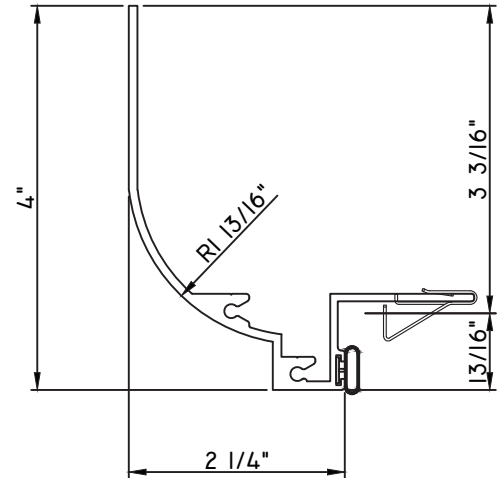

PRESET PANNING
M19663 - PANNING
BPN-9159 - W.S.
MH8-18X1 LP - FASTENER (QTY. 8)
1974 - CLIP
(6" FROM EACH CORNER & 20" O.C.)