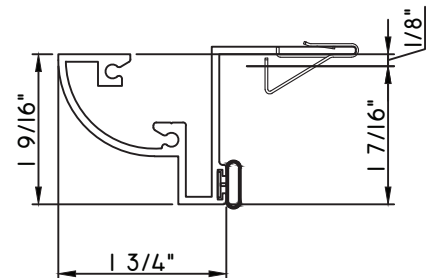

PRESET PANNING

M23569 - PANNING
BPN-9159 - W.S.
MH8-18X1 LP - FASTENER (QTY. 8)
1974 - CLIP
(6" FROM EACH CORNER & 20" O.C.)

Our products are tested to the standards of and certified by some of the foremost organizations in the fenestration industry.

SCALE 1:2