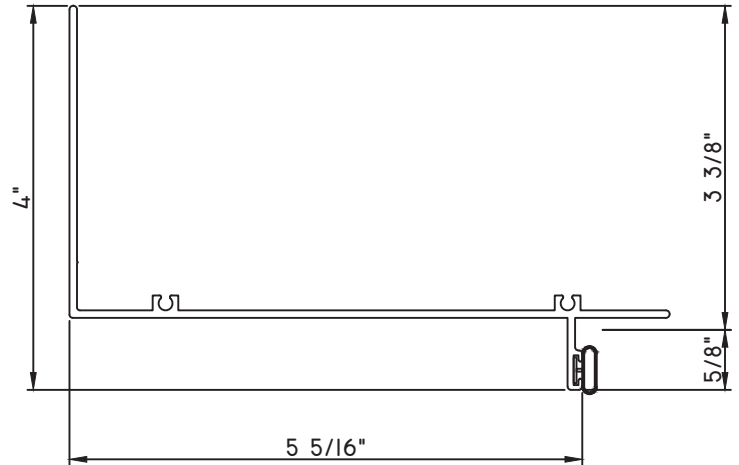

ALUMINUM PRESET PANNINGS C600/C605 - DIRECT SET FIXED

PRESET PANNING
MAX9523-18' - PANNING
BPN-9159 - W.S.
MH8-18X1 LP - FASTENER (QTY. 8)