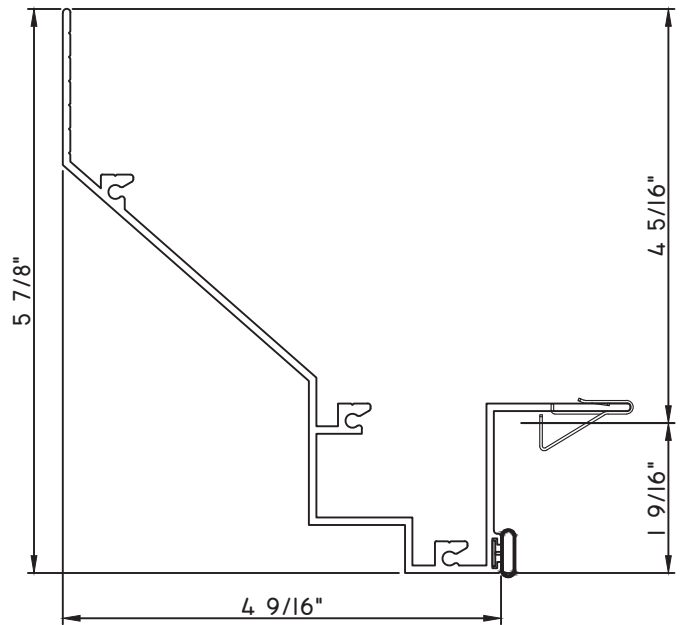

PRESET PANNING

1. M23543 - PANNING
   - BPN-9159 - W.S.
   - MH8-18X1 LP - FASTENER (QTY. 12)
   - 1974 - CLIP
   - (6" FROM EACH CORNER & 20" O.C.)
2. SCALE 1:2

Our products are tested to the standards of and certified by some of the foremost organizations in the fenestration industry.