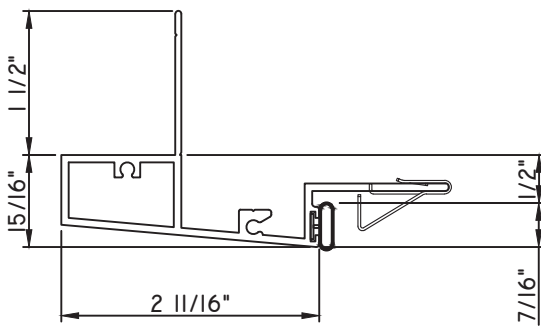

SCALE 1:2

ALUMINUM PRESET PANNINGS C600/C605 - DIRECT SET FIXED

PRESET PANNING
M25334 - PANNING
BPN-9159 - W.S.
MH8-18X1 LP - FASTENER (QTY. 8)
1974 - CLIP
(6" FROM EACH CORNER & 20" O.C.)
NEW DIE

PRESET PANNING
M17941 - PANNING
BPN-9159 - W.S.
MH8-18X1 LP - FASTENER (QTY. 8)
1974 - CLIP
(6" FROM EACH CORNER & 20" O.C.)