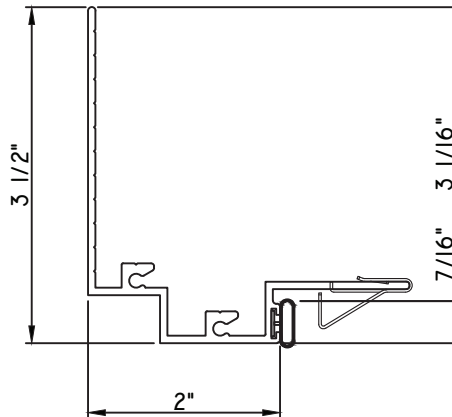

PRESET PANNING

M23648-18 - PANNING
BPN-9159 - W.S.
MH8-18X1 LP - FASTENER (QTY. 8)
1974 - CLIP
(6" FROM EACH CORNER & 20" O.C.)