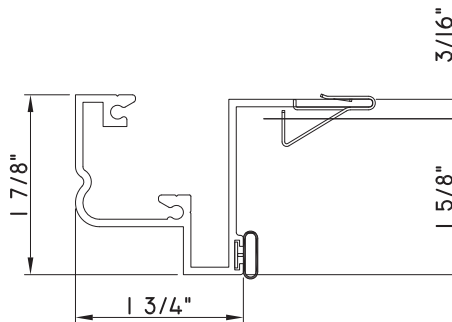

PRESET PANNING

M25844 - PANNING
BPN-9159 - W.S.
MH8-18X1 LP - FASTENER (QTY. 8)
1974 - CLIP
(6" FROM EACH CORNER & 20" O.C.)