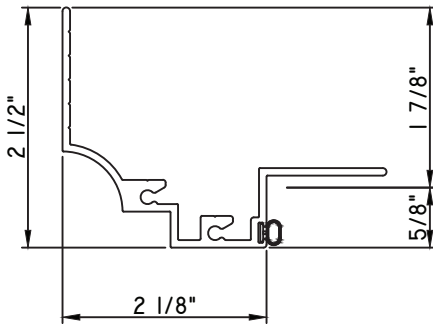

PRESET PANNING
M22415 - PANNING
9146E - W.S.
MH8-18X1 LP - FASTENER (QTY. 8)