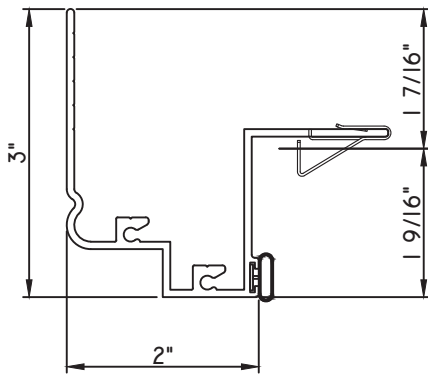

PRESET PANNING

M21663 - PANNING
BPN-9159 - W.S.
MH8-18X1 LP - FASTENER (QTY. 8)
1974 - CLIP
(6" FROM EACH CORNER & 20" O.C.)