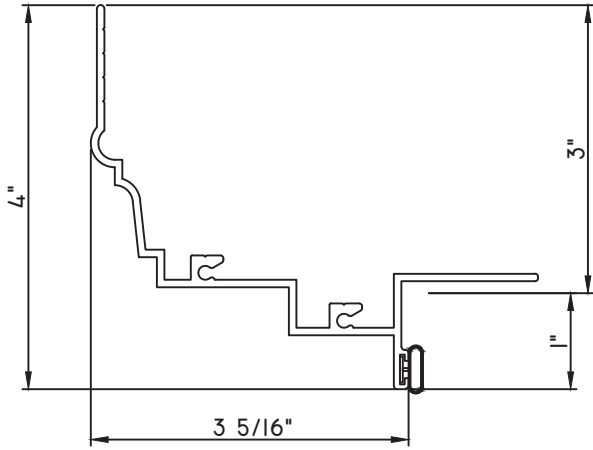

ALUMINUM PRESET PANNINGS C600/C605 - DIRECT SET FIXED

PRESET PANNING

M24427 - PANNING
BPN-9159 - W.S.
MH8-18X1 LP - FASTENER (QTY. 8)
1974 - CLIP
(6" FROM EACH CORNER & 20" O.C.)