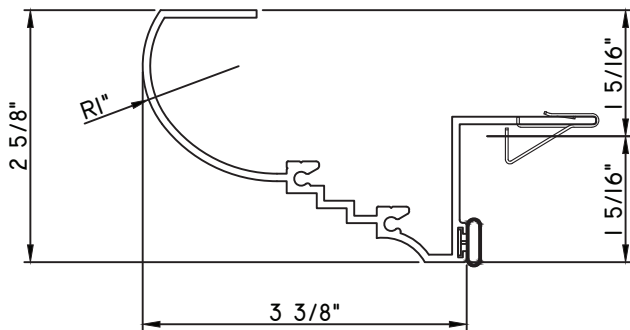

PRESET PANNING

M18055 - PANNING