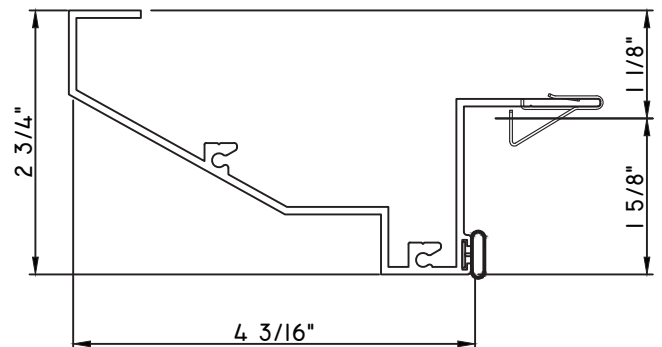

PRESET PANNING
M18294 - PANNING
BPN-9159 - W.S.
MH8-18X1 LP - FASTENER (QTY. 8)
1974 - CLIP
(6" FROM EACH CORNER & 20" O.C.)