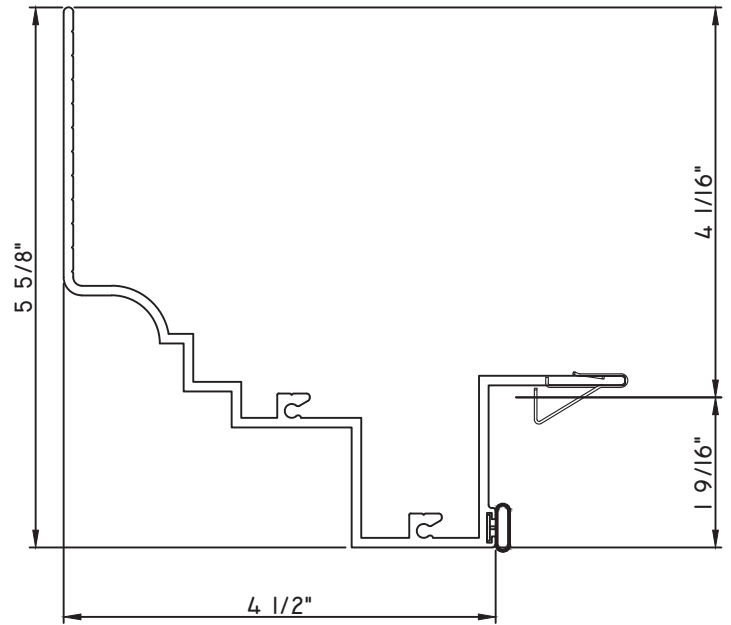

PRESET PANNING
M22085 - PANNING
BPN-9159 - W.S.
MH8-18X1 LP - FASTENER (QTY. 8)
1974 - CLIP
(6" FROM EACH CORNER & 20" O.C.)

SCALE 1:2