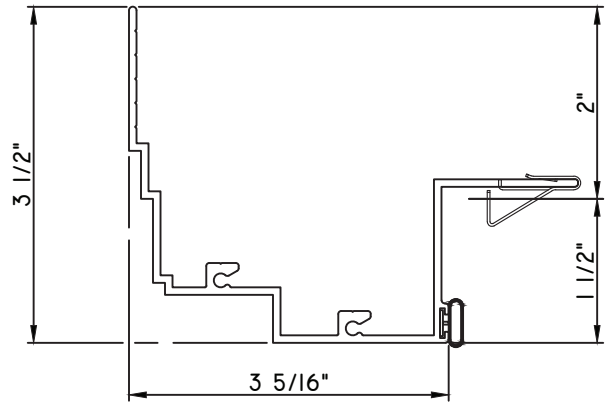

PRESET PANNING

M2097 - PANNING
9146E - W.S.
MH8-18X1 LP - FASTENER (QTY. 8)

SCALE 1:2

ALUMINUM PRESET PANNINGS C600/C605 - DIRECT SET FIXED

PRESET PANNING

M24427 - PANNING
BPN-9159 - W.S.
MH8-18X1 LP - FASTENER (QTY. 8)
1974 - CLIP
(6" FROM EACH CORNER & 20" O.C.)