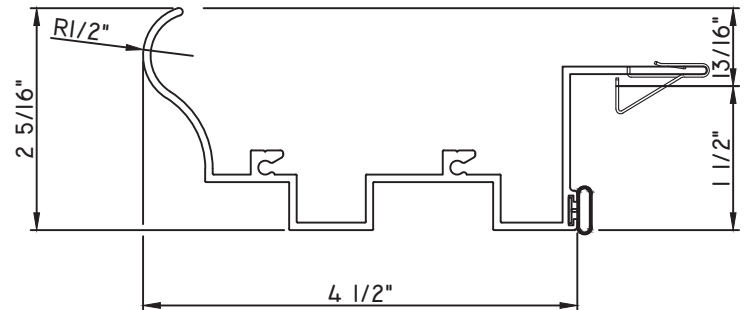

PRESET PANNING
M24835 - PANNING
BPN-9159 - W.S.
MH8-18X1 LP - FASTENER (QTY. 8)
1974 - CLIP
(6" FROM EACH CORNER & 20" O.C.)
NEW DIE

SCALE 1:2