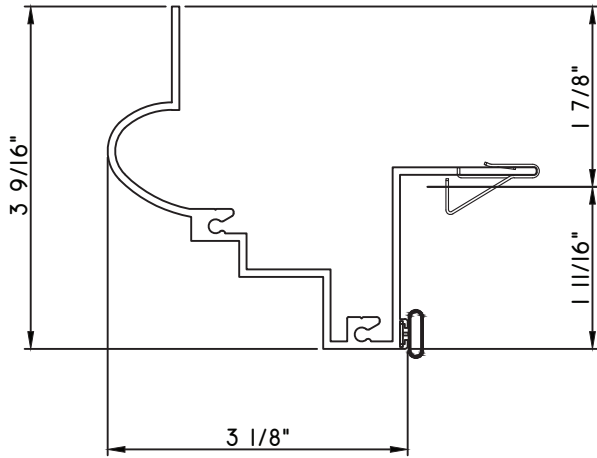

ALUMINUM PRESET PANNINGS C600/C605 - DIRECT SET FIXED

PRESET PANNING

M21345 - PANNING
BPN-9159 - W.S.
MH8-18X1 LP - FASTENER (QTY. 8)
1974 - CLIP
(6" FROM EACH CORNER & 20" O.C.)