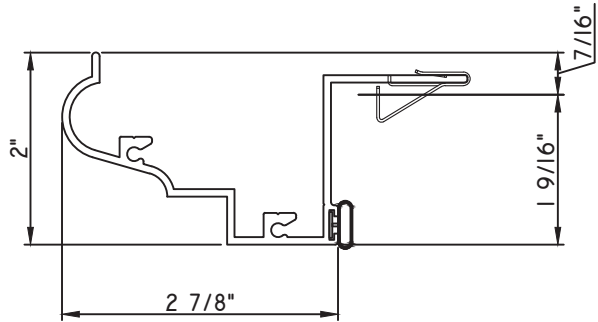

PRESET PANNING
M17825 - PANNING
BPN-9159 - W.S.
MH8-18X1 LP - FASTENER (QTY. 8)
1974 - CLIP
(6" FROM EACH CORNER & 20" O.C.)