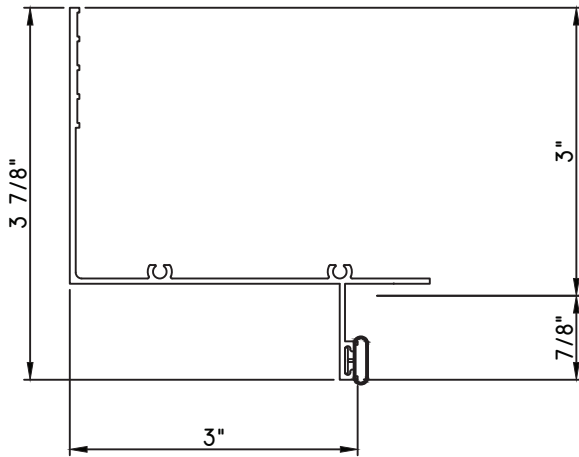

PRESET PANNING
M6938 - PANNING
BPN-9159 - W.S.
MH8-18X1 LP - FASTENER (QTY. 8)