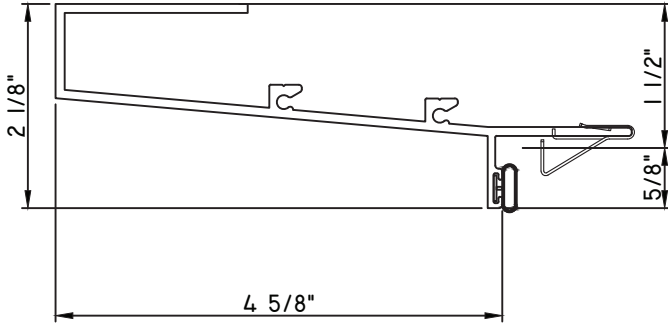

ALUMINUM PRESET PANNINGS C600/C605 - DIRECT SET FIXED

PRESET PANNING

- M24766 - PANNING
- BPN-9159 - W.S.
- MH8-18X1 LP - FASTENER (QTY. 8)
- 1974 - CLIP
- (6" FROM EACH CORNER & 20" O.C.)
- NEW DIE