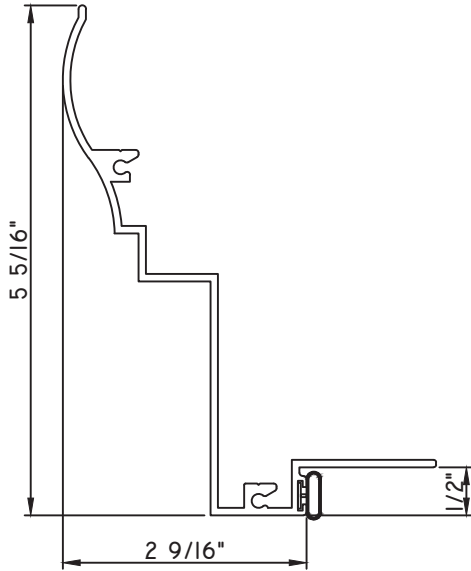

ALUMINUM PRESET PANNINGS C600/C605 - DIRECT SET FIXED

PRESET PANNING
M25334 - PANNING
BPN-9159 - W.S.
MH8-18X1 LP - FASTENER (QTY. 8)
1974 - CLIP
(6" FROM EACH CORNER & 20" O.C.)
NEW DIE