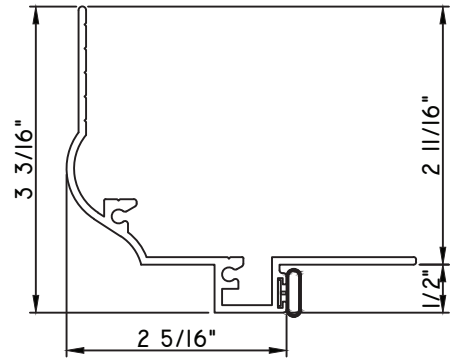

SCALE 1:2

ALUMINUM PRESET PANNINGS C600/C605 - DIRECT SET FIXED

PRESET PANNING
20616 - PANNING

PRESET PANNING
M22884 - PANNING
BPN-9159 - W.S.
MH8-18X1 LP - FASTENER (QTY. 8)
1974 - CLIP
(6" FROM EACH CORNER & 20" O.C.)