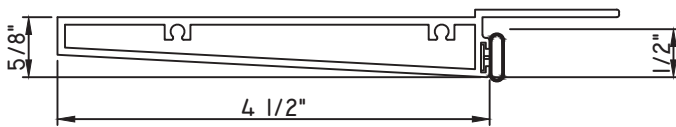

PRESET PANNING
M23850 - PANNING
BPN-9159 - W.S.
MH8-18X1 LP - FASTENER (QTY. 8)
1974 - CLIP
(6" FROM EACH CORNER & 20" O.C.)