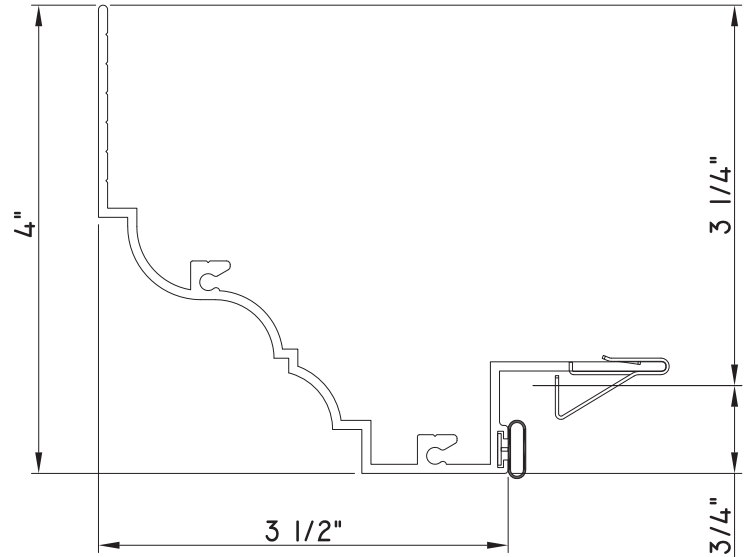

PRESET PANNING
M26033 - PANNING
BPN-9159 - W.S.
MH8-18X1 LP - FASTENER (QTY. 8)
1974 - CLIP
(6" FROM EACH CORNER & 20" O.C.)