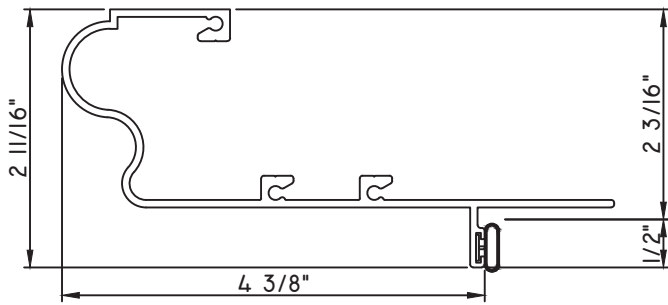

ALUMINUM PRESET PANNINGS C600/C605 - DIRECT SET FIXED

PRESET PANNING
M23890 - PANNING
BPN-9159 - W.S.
MH8-18X1 LP - FASTENER (QTY. 8)
1974 - CLIP
(6" FROM EACH CORNER & 20" O.C.)