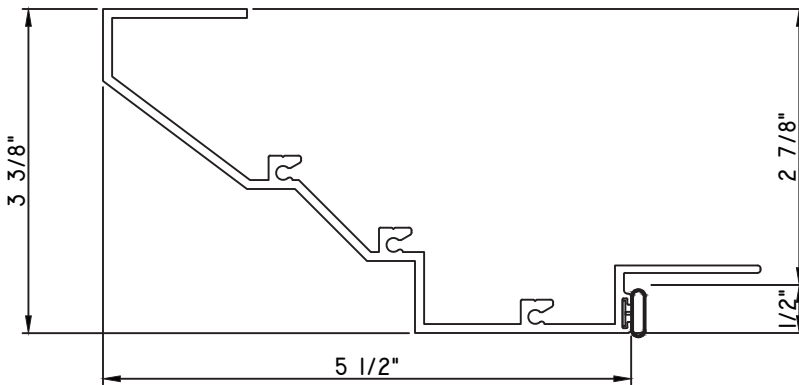

Our products are tested to the standards of and certified by some of the foremost organizations in the fenestration industry.

ALUMINUM PRESET PANNINGS C600/C605 - DIRECT SET FIXED

PRESET PANNING
MAX9523-18' - PANNING
BPN-9159 - W.S.
MH8-18X1 LP - FASTENER (QTY. 8)