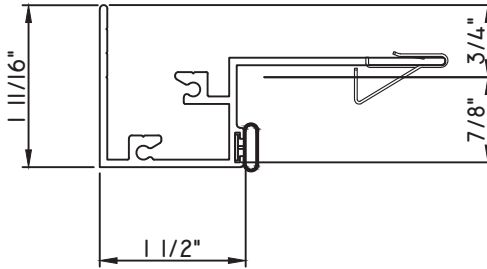

SCALE 1:2

ALUMINUM PRESET PANNINGS C600/C605 - DIRECT SET FIXED

PRESET PANNING

M26031 - PANNING
BPN-9159 - W.S.
MH8-18X1 LP - FASTENER (QTY. 8)
1974 - CLIP
(6" FROM EACH CORNER & 20" O.C.)

PRESET PANNING

M22278 - PANNING
BPN-9159 - W.S.
MH8-18X1 LP - FASTENER (QTY. 8)