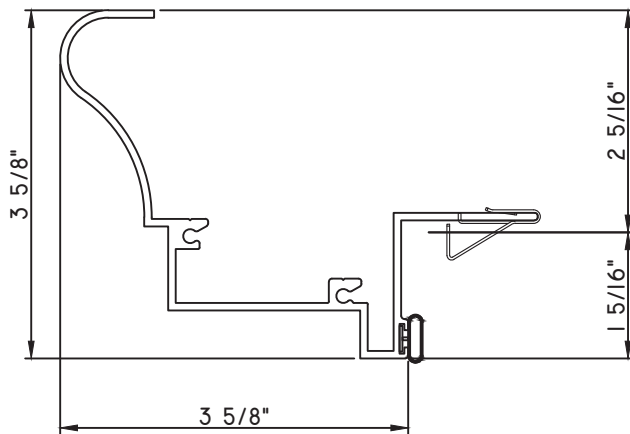

PRESET PANNING
M20844 - PANNING
BPN-9159 - W.S.
MH8-18X1 LP - FASTENER (QTY. 8)
1974 - CLIP
(6" FROM EACH CORNER & 20" O.C.)