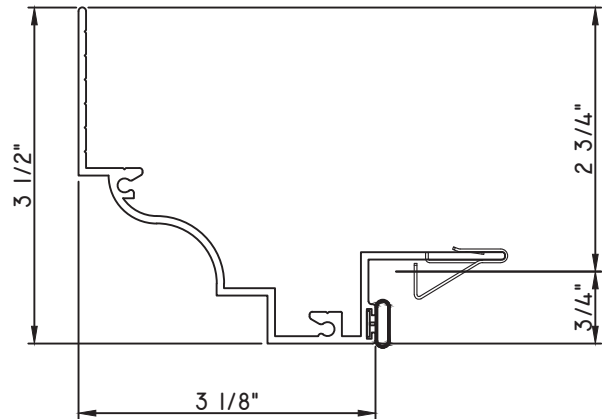

PRESET PANNING
M22463 - PANNING
BPN-9159 - W.S.
MH8-18X1 LP - FASTENER (QTY. 8)
1974 - CLIP
(6" FROM EACH CORNER & 20" O.C.)

SCALE 1:2