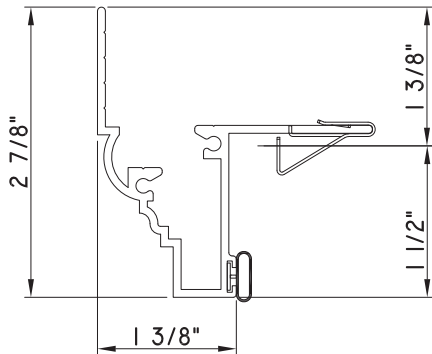

ALUMINUM PRESET PANNINGS C600/C605 - DIRECT SET FIXED

PRESET PANNING

M26031 - PANNING
BPN-9159 - W.S.
MH8-18X1 LP - FASTENER (QTY. 8)
1974 - CLIP
(6" FROM EACH CORNER & 20" O.C.)