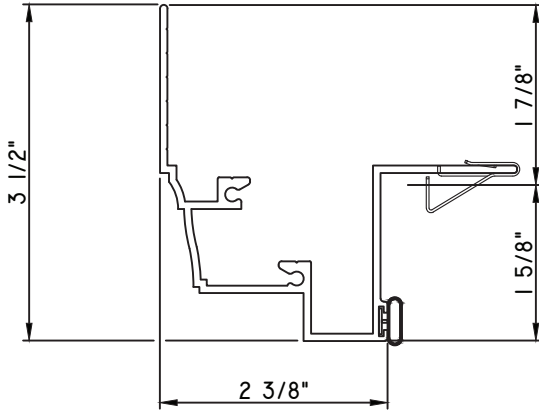

ALUMINUM PRESET PANNINGS C600/C605 - DIRECT SET FIXED

PRESET PANNING

M24836 - PANNING
BPN-9159 - W.S.
MH8-18X1 LP - FASTENER (QTY. 8)
1974 - CLIP
(6" FROM EACH CORNER & 20" O.C.)