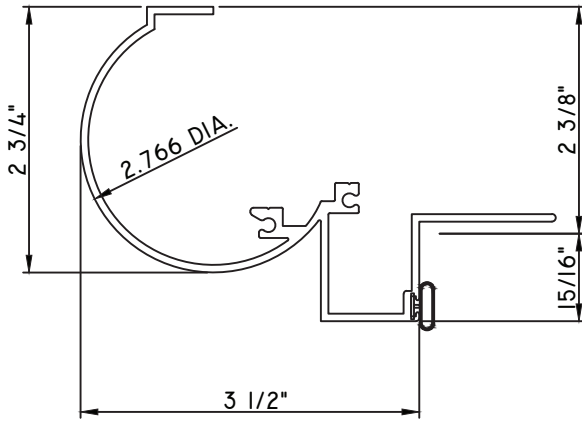

ALUMINUM PRESET PANNINGS C600/C605 - DIRECT SET FIXED

PRESET PANNING
M21661 - PANNING