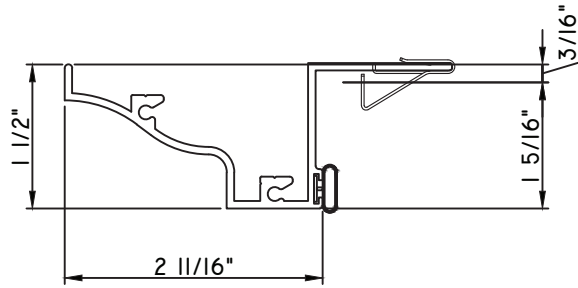

PRESET PANNING
M17941 - PANNING
BPN-9159 - W.S.
MH8-18X1 LP - FASTENER (QTY. 8)
1974 - CLIP
(6" FROM EACH CORNER & 20" O.C.)