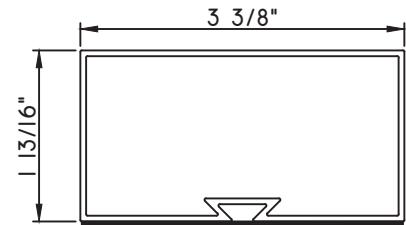

ALUMINUM APPLIED MUNTINS C600 - DIRECT SET FIXED

Unless noted otherwise, all Applied Muntin profiles shown may be used on the interior and exterior sides of the insulated glass.

3 13/16"X1/8"
M10185

2"X1 1/8"
M23201

2"X1 1/8"
M23200

2"X1 13/16"
M23199
(interior side only)

3 3/8"X1 1/8"
M23204

3 3/8"X1 1/8"
M23203

3 3/8"X1 13/16"
M23202
(interior side only)

SCALE 1:2

Our products are tested to the standards of and certified by some of the foremost organizations in the fenestration industry.