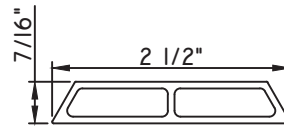

Unless noted otherwise, all Applied Muntin profiles shown may be used on the interior and exterior sides of the insulated glass.

1 7/8"X5/16"
MW23008

1 7/8"X1/2"
M16165

1 7/8"X15/16"
M54150

2"X1/16"
CE-764

2"X1/8"
M22364

2"X3/16"
CE-14001

2"X3/8"
M21947

2"X5/8"
M15022

2"X5/16"
M22024

2 1/2"X1/16"
CE-13435

2 1/2"X7/16"
CE-13446

2 15/16"X15/16"
M55522

3 1/8"X1/16"
M19814

3 1/4"X3/8"
M14375

3 1/4"X1/2"
M22020

3 1/2"X3/16"
M1750

3 1/2"X1/2"
M541189

3 3/4"X15/16"
M58002

SCALE 1:2

Our products are tested to the standards of and certified by some of the foremost organizations in the fenestration industry.