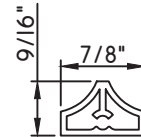

5/8"X5/16"
M16154

5/8"X3/16"
M20830

11/16"X5/16"
M24695

3/4"X1/16"
MAY5950

3/4"X7/8"
M3000

13/16"X1/2"
M541170

7/8"X1/16"
M24426

7/8"X1/8"
M22363

13/16"X11/16"
M15771

7/8"X1/8"
M20759

7/8"X1/8"
M22361

7/8"X3/16"
M-16861-SOFT

7/8"X3/16"
CE-13993

7/8"X5/16"
M19895

7/8"X5/16"
M22124

7/8"X5/16"
M538352

1"X3/16"
M22352

7/8"X9/16"
M1934

SCALE 1:2

ALUMINUM APPLIED MUNTINS C600 - DIRECT SET FIXED

Unless noted otherwise, all Applied Muntin profiles shown may be used on the interior and exterior sides of the insulated glass.