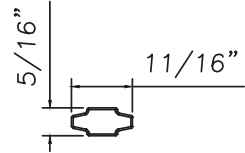

3/8" Internal (Alum.)
BL230X5/16
Black only

5/8" Internal (Alum.)
M3-16X5/8

3/4" Internal (Alum.)
M36-04

**3/4" Internal (Alum.)
Contoured**
M5.5X18

1" Internal (Alum.)
227688

SCALE 1:2

Our products are tested to the standards of and certified by some of the foremost organizations in the fenestration industry.

ALUMINUM APPLIED MUNTINS C600 - DIRECT SET FIXED

Unless noted otherwise, all Applied Muntin profiles shown may be used on the interior and exterior sides of the insulated glass.

1/2"X1/8"
M165

1/2"X1/4"
M3001