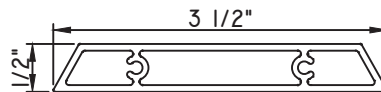

3 1/8"X1/16"
M19814

3 1/4"X3/8"
M14375

3 1/4"X1/2"
M22020

3 1/2"X3/16"
M1750

3 1/2"X1/2"
M541189

3 3/4"X15/16"
M58002

SCALE 1:2

Our products are tested to the standards of and certified by some of the foremost organizations in the fenestration industry.

ALUMINUM APPLIED MUNTINS C600 - DIRECT SET FIXED

Unless noted otherwise, all Applied Muntin profiles shown may be used on the interior and exterior sides of the insulated glass.

3 13/16"X1/8"
M10185

2"X1 1/8"
M23201