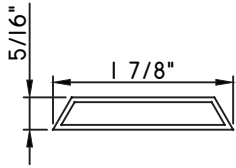

1 3/8"X5/16"
M2410

1 1/2"X1/16"
M320

1 1/2"X15/16"
M51786

1 5/8"X7/16"
M16594

1 11/16"X1 1/4"
M11919

1 3/4"X1/16"
M187

1 3/4"X3/16"
M20547

1 3/4"X5/16"
M23910

1 3/4"X7/8"
M10360 SCALE 1:2

Our products are tested to the standards of and certified by some of the foremost organizations in the fenestration industry.

ALUMINUM APPLIED MUNTINS C600 - DIRECT SET FIXED

Unless noted otherwise, all Applied Muntin profiles shown may be used on the interior and exterior sides of the insulated glass.

1 7/8"X5/16"
MW23008

1 7/8"X1/2"
M16165

1 7/8"X15/16"
M54150

2"X1/16"
CE-764