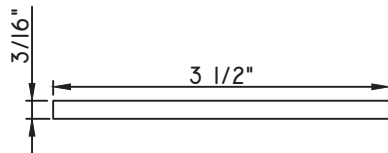

3 1/2"X3/16"
M1750