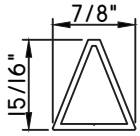

1"X3/16"
M22352

7/8"X9/16"
M1934

SCALE 1:2

ALUMINUM APPLIED MUNTINS C600 - DIRECT SET FIXED

Unless noted otherwise, all Applied Muntin profiles shown may be used on the interior and exterior sides of the insulated glass.

7/8"X15/16"
M54151

7/8"X15/16"
M2785

1"X1/16"
MAX10847

1"X3/16"
M20899

1 1/16"X5/16"
M23699

1 1/16"X15/16"
M54149

1 1/8"X5/8"
M2374

1 1/4"X1/8"
M1306