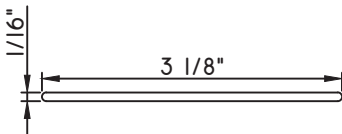

Unless noted otherwise, all Applied Muntin profiles shown may be used on the interior and exterior sides of the insulated glass.

1 7/8"X5/16"
MW23008

1 7/8"X1/2"
M16165

1 7/8"X15/16"
M54150

2"X1/16"
CE-764

2"X1/8"
M22364

2"X3/16"
CE-14001

2"X3/8"
M21947

2"X5/8"
M15022

2"X5/16"
M22024

2 1/2"X1/16"
CE-13435

2 1/2"X7/16"
CE-13446

2 15/16"X15/16"
M55522

3 1/8"X1/16"
M19814

3 1/4"X3/8"
M14375

3 1/4"X1/2"
M22020

3 1/2"X3/16"
M1750

3 1/2"X1/2"
M541189

3 3/4"X15/16"
M58002

SCALE 1:2

Our products are tested to the standards of and certified by some of the foremost organizations in the fenestration industry.