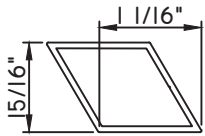

1"X3/16"
M22352

7/8"X9/16"
M1934

SCALE 1:2

ALUMINUM APPLIED MUNTINS C600 - DIRECT SET FIXED

Unless noted otherwise, all Applied Muntin profiles shown may be used on the interior and exterior sides of the insulated glass.

7/8"X15/16"
M54151

7/8"X15/16"
M2785

1"X1/16"
MAX10847

1"X3/16"
M20899

1 1/16"X5/16"
M23699

1 1/16"X15/16"
M54149

1 1/8"X5/8"
M2374

1 1/4"X1/8"
M1306