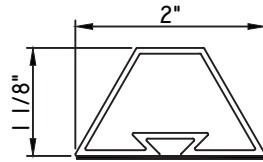

3 1/8"X1/16"
M19814

3 1/4"X3/8"
M14375

3 1/4"X1/2"
M22020

3 1/2"X3/16"
M1750

3 1/2"X1/2"
M541189

3 3/4"X15/16"
M58002

SCALE 1:2

Our products are tested to the standards of and certified by some of the foremost organizations in the fenestration industry.

ALUMINUM APPLIED MUNTINS C600 - DIRECT SET FIXED

Unless noted otherwise, all Applied Muntin profiles shown may be used on the interior and exterior sides of the insulated glass.

3 13/16"X1/8"
M10185

2"X1 1/8"
M23201