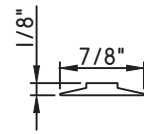

7/8"X1/8"
M20759