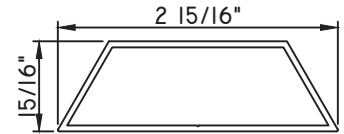

Unless noted otherwise, all Applied Muntin profiles shown may be used on the interior and exterior sides of the insulated glass.

1 7/8"X5/16"
MW23008

1 7/8"X1/2"
M16165

1 7/8"X15/16"
M54150

2"X1/16"
CE-764

2"X1/8"
M22364

2"X3/16"
CE-14001

2"X3/8"
M21947

2"X5/8"
M15022

2"X5/16"
M22024

2 1/2"X1/16"
CE-13435

2 1/2"X7/16"
CE-13446

2 15/16"X15/16"
M55522

3 1/8"X1/16"
M19814

3 1/4"X3/8"
M14375

3 1/4"X1/2"
M22020

3 1/2"X3/16"
M1750

3 1/2"X1/2"
M541189

3 3/4"X15/16"
M58002

SCALE 1:2

Our products are tested to the standards of and certified by some of the foremost organizations in the fenestration industry.