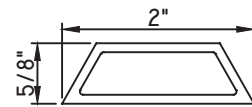

2"X5/8"
M15022