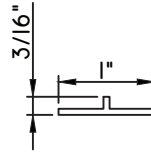

1"X3/16"
M22352

7/8"X9/16"
M1934

SCALE 1:2

ALUMINUM APPLIED MUNTINS C600 - DIRECT SET FIXED

Unless noted otherwise, all Applied Muntin profiles shown may be used on the interior and exterior sides of the insulated glass.

7/8"X15/16"
M54151

7/8"X15/16"
M2785

1"X1/16"
MAX10847

1"X3/16"
M20899

1 1/16"X5/16"
M23699

1 1/16"X15/16"
M54149

1 1/8"X5/8"
M2374

1 1/4"X1/8"
M1306