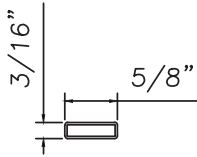

3/8" Internal (Alum.)
BL230X5/16
Black only

5/8" Internal (Alum.)
M3-16X5/8

3/4" Internal (Alum.)
M36-04

**3/4" Internal (Alum.)
Contoured**
M5.5X18

1" Internal (Alum.)
227688

SCALE 1:2

Our products are tested to the standards of and certified by some of the foremost organizations in the fenestration industry.

ALUMINUM APPLIED MUNTINS C600 - DIRECT SET FIXED

Unless noted otherwise, all Applied Muntin profiles shown may be used on the interior and exterior sides of the insulated glass.

1/2"X1/8"
M165

1/2"X1/4"
M3001