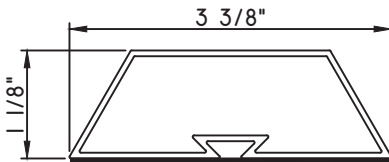

3 1/8"X1/16"
M19814

3 1/4"X3/8"
M14375

3 1/4"X1/2"
M22020

3 1/2"X3/16"
M1750

3 1/2"X1/2"
M541189

3 3/4"X15/16"
M58002

SCALE 1:2

Our products are tested to the standards of and certified by some of the foremost organizations in the fenestration industry.

ALUMINUM APPLIED MUNTINS C600 - DIRECT SET FIXED

Unless noted otherwise, all Applied Muntin profiles shown may be used on the interior and exterior sides of the insulated glass.

3 13/16"X1/8"
M10185

2"X1 1/8"
M23201

2"X1 1/8"
M23200

2"X1 13/16"
M23199
(interior side only)

3 3/8"X1 1/8"
M23204

3 3/8"X1 1/8"
M23203

3 3/8"X1 13/16"
M23202
(interior side only)

SCALE 1:2

Our products are tested to the standards of and certified by some of the foremost organizations in the fenestration industry.