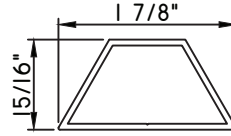

1 3/8"X5/16"
M2410

1 1/2"X1/16"
M320

1 1/2"X15/16"
M51786

1 5/8"X7/16"
M16594

1 11/16"X1 1/4"
M11919

1 3/4"X1/16"
M187

1 3/4"X3/16"
M20547

1 3/4"X5/16"
M23910

1 3/4"X7/8"
M10360 SCALE 1:2

Our products are tested to the standards of and certified by some of the foremost organizations in the fenestration industry.

ALUMINUM APPLIED MUNTINS C600 - DIRECT SET FIXED

Unless noted otherwise, all Applied Muntin profiles shown may be used on the interior and exterior sides of the insulated glass.

1 7/8"X5/16"
MW23008

1 7/8"X1/2"
M16165

1 7/8"X15/16"
M54150

2"X1/16"
CE-764