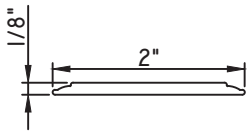

Unless noted otherwise, all Applied Muntin profiles shown may be used on the interior and exterior sides of the insulated glass.

1 7/8"X5/16"
MW23008

1 7/8"X1/2"
M16165

1 7/8"X15/16"
M54150

2"X1/16"
CE-764