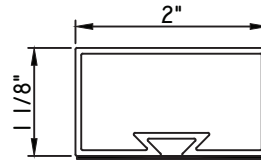

3 1/8"X1/16"
M19814

3 1/4"X3/8"
M14375

3 1/4"X1/2"
M22020

3 1/2"X3/16"
M1750

3 1/2"X1/2"
M541189

3 3/4"X15/16"
M58002

SCALE 1:2

Our products are tested to the standards of and certified by some of the foremost organizations in the fenestration industry.

ALUMINUM APPLIED MUNTINS C600 - DIRECT SET FIXED

Unless noted otherwise, all Applied Muntin profiles shown may be used on the interior and exterior sides of the insulated glass.

3 13/16"X1/8"
M10185

2"X1 1/8"
M23201

2"X1 1/8"
M23200

2"X1 13/16"
M23199
(interior side only)

3 3/8"X1 1/8"
M23204

3 3/8"X1 1/8"
M23203

3 3/8"X1 13/16"
M23202
(interior side only)

SCALE 1:2

Our products are tested to the standards of and certified by some of the foremost organizations in the fenestration industry.