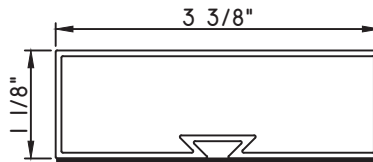

3 1/8"X1/16"
M19814

3 1/4"X3/8"
M14375

3 1/4"X1/2"
M22020

3 1/2"X3/16"
M1750

3 1/2"X1/2"
M541189

3 3/4"X15/16"
M58002

SCALE 1:2

Our products are tested to the standards of and certified by some of the foremost organizations in the fenestration industry.

ALUMINUM APPLIED MUNTINS C600 - DIRECT SET FIXED

Unless noted otherwise, all Applied Muntin profiles shown may be used on the interior and exterior sides of the insulated glass.

3 13/16"X1/8"
M10185

2"X1 1/8"
M23201

2"X1 1/8"
M23200

2"X1 13/16"
M23199
(interior side only)

3 3/8"X1 1/8"
M23204

3 3/8"X1 1/8"
M23203

3 3/8"X1 13/16"
M23202
(interior side only)

SCALE 1:2

Our products are tested to the standards of and certified by some of the foremost organizations in the fenestration industry.