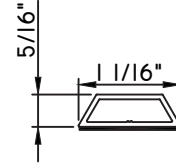

1"X3/16"
M22352

7/8"X9/16"
M1934

SCALE 1:2

ALUMINUM APPLIED MUNTINS C600 - DIRECT SET FIXED

Unless noted otherwise, all Applied Muntin profiles shown may be used on the interior and exterior sides of the insulated glass.

7/8"X15/16"
M54151

7/8"X15/16"
M2785

1"X1/16"
MAX10847

1"X3/16"
M20899

1 1/16"X5/16"
M23699

1 1/16"X15/16"
M54149

1 1/8"X5/8"
M2374

1 1/4"X1/8"
M1306