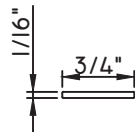

3/8" Internal (Alum.)
BL230X5/16
Black only

5/8" Internal (Alum.)
M3-16X5/8

3/4" Internal (Alum.)
M36-04

**3/4" Internal (Alum.)
Contoured**
M5.5X18

1" Internal (Alum.)
227688

SCALE 1:2

Our products are tested to the standards of and certified by some of the foremost organizations in the fenestration industry.

ALUMINUM APPLIED MUNTINS C600 - DIRECT SET FIXED

Unless noted otherwise, all Applied Muntin profiles shown may be used on the interior and exterior sides of the insulated glass.

1/2"X1/8"
M165

1/2"X1/4"
M3001

5/8"X5/16"
M16154

5/8"X3/16"
M20830

11/16"X5/16"
M24695

3/4"X1/16"
MAY5950

3/4"X7/8"
M3000

13/16"X1/2"
M541170

7/8"X1/16"
M24426

7/8"X1/8"
M22363