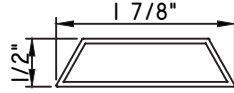

1 3/8"X5/16"
M2410

1 1/2"X1/16"
M320

1 1/2"X15/16"
M51786

1 5/8"X7/16"
M16594

1 11/16"X1 1/4"
M11919

1 3/4"X1/16"
M187

1 3/4"X3/16"
M20547

1 3/4"X5/16"
M23910

1 3/4"X7/8"
M10360 SCALE 1:2

Our products are tested to the standards of and certified by some of the foremost organizations in the fenestration industry.

ALUMINUM APPLIED MUNTINS C600 - DIRECT SET FIXED

Unless noted otherwise, all Applied Muntin profiles shown may be used on the interior and exterior sides of the insulated glass.

1 7/8"X5/16"
MW23008

1 7/8"X1/2"
M16165

1 7/8"X15/16"
M54150

2"X1/16"
CE-764