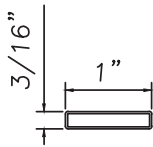

3/8" Internal (Alum.)
BL230X5/16
Black only

5/8" Internal (Alum.)
M3-16X5/8

3/4" Internal (Alum.)
M36-04

**3/4" Internal (Alum.)
Contoured**
M5.5X18

1" Internal (Alum.)
227688

SCALE 1:2

Our products are tested to the standards of and certified by some of the foremost organizations in the fenestration industry.

ALUMINUM APPLIED MUNTINS C600 - DIRECT SET FIXED

Unless noted otherwise, all Applied Muntin profiles shown may be used on the interior and exterior sides of the insulated glass.

1/2"X1/8"
M165

1/2"X1/4"
M3001

2"X1 1/8"
M23200

2"X1 13/16"
M23199
(interior side only)

3 3/8"X1 1/8"
M23204

3 3/8"X1 1/8"
M23203

3 3/8"X1 13/16"
M23202
(interior side only)

SCALE 1:2

Our products are tested to the standards of and certified by some of the foremost organizations in the fenestration industry.