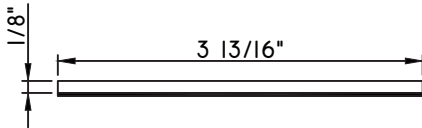

3 1/8"X1/16"
M19814

3 1/4"X3/8"
M14375

3 1/4"X1/2"
M22020

3 1/2"X3/16"
M1750

3 1/2"X1/2"
M541189

3 3/4"X15/16"
M58002

SCALE 1:2

Our products are tested to the standards of and certified by some of the foremost organizations in the fenestration industry.

ALUMINUM APPLIED MUNTINS C600 - DIRECT SET FIXED

Unless noted otherwise, all Applied Muntin profiles shown may be used on the interior and exterior sides of the insulated glass.

3 13/16"X1/8"
M10185

2"X1 1/8"
M23201