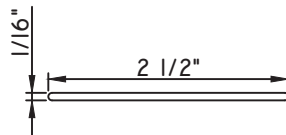

Unless noted otherwise, all Applied Muntin profiles shown may be used on the interior and exterior sides of the insulated glass.

1 7/8"X5/16"
MW23008

1 7/8"X1/2"
M16165

1 7/8"X15/16"
M54150

2"X1/16"
CE-764

2"X1/8"
M22364

2"X3/16"
CE-14001

2"X3/8"
M21947

2"X5/8"
M15022

2"X5/16"
M22024

2 1/2"X1/16"
CE-13435

2 1/2"X7/16"
CE-13446

2 15/16"X15/16"
M55522