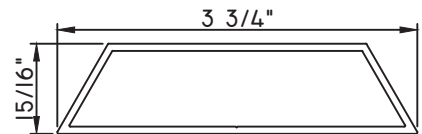

3 1/8"X1/16"
M19814

3 1/4"X3/8"
M14375

3 1/4"X1/2"
M22020

3 1/2"X3/16"
M1750

3 1/2"X1/2"
M541189

3 3/4"X15/16"
M58002

SCALE 1:2

Our products are tested to the standards of and certified by some of the foremost organizations in the fenestration industry.

ALUMINUM APPLIED MUNTINS C600 - DIRECT SET FIXED

Unless noted otherwise, all Applied Muntin profiles shown may be used on the interior and exterior sides of the insulated glass.

3 13/16"X1/8"
M10185

2"X1 1/8"
M23201