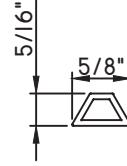

3/8" Internal (Alum.)
BL230X5/16
Black only

5/8" Internal (Alum.)
M3-16X5/8

3/4" Internal (Alum.)
M36-04

**3/4" Internal (Alum.)
Contoured**
M5.5X18

1" Internal (Alum.)
227688

SCALE 1:2

Our products are tested to the standards of and certified by some of the foremost organizations in the fenestration industry.

ALUMINUM APPLIED MUNTINS C600 - DIRECT SET FIXED

Unless noted otherwise, all Applied Muntin profiles shown may be used on the interior and exterior sides of the insulated glass.

1/2"X1/8"
M165

1/2"X1/4"
M3001

5/8"X5/16"
M16154

5/8"X3/16"
M20830

11/16"X5/16"
M24695

3/4"X1/16"
MAY5950

3/4"X7/8"
M3000

13/16"X1/2"
M541170

7/8"X1/16"
M24426

7/8"X1/8"
M22363