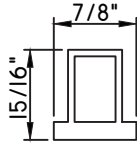

1"X3/16"
M22352

7/8"X9/16"
M1934

SCALE 1:2

ALUMINUM APPLIED MUNTINS C600 - DIRECT SET FIXED

Unless noted otherwise, all Applied Muntin profiles shown may be used on the interior and exterior sides of the insulated glass.

7/8"X15/16"
M54151

7/8"X15/16"
M2785

1"X1/16"
MAX10847

1"X3/16"
M20899

1 1/16"X5/16"
M23699

1 1/16"X15/16"
M54149

1 1/8"X5/8"
M2374

1 1/4"X1/8"
M1306