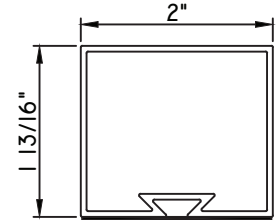

3 1/8"X1/16"
M19814

3 1/4"X3/8"
M14375

3 1/4"X1/2"
M22020

3 1/2"X3/16"
M1750

3 1/2"X1/2"
M541189

3 3/4"X15/16"
M58002

SCALE 1:2

Our products are tested to the standards of and certified by some of the foremost organizations in the fenestration industry.

ALUMINUM APPLIED MUNTINS C600 - DIRECT SET FIXED

Unless noted otherwise, all Applied Muntin profiles shown may be used on the interior and exterior sides of the insulated glass.

3 13/16"X1/8"
M10185

2"X1 1/8"
M23201

2"X1 1/8"
M23200

2"X1 13/16"
M23199
(interior side only)

3 3/8"X1 1/8"
M23204

3 3/8"X1 1/8"
M23203

3 3/8"X1 13/16"
M23202
(interior side only)

SCALE 1:2

Our products are tested to the standards of and certified by some of the foremost organizations in the fenestration industry.