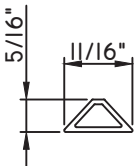

3/8" Internal (Alum.)
BL230X5/16
Black only

5/8" Internal (Alum.)
M3-16X5/8

3/4" Internal (Alum.)
M36-04

**3/4" Internal (Alum.)
Contoured**
M5.5X18

1" Internal (Alum.)
227688

SCALE 1:2

Our products are tested to the standards of and certified by some of the foremost organizations in the fenestration industry.

ALUMINUM APPLIED MUNTINS C600 - DIRECT SET FIXED

Unless noted otherwise, all Applied Muntin profiles shown may be used on the interior and exterior sides of the insulated glass.

1/2"X1/8"
M165

1/2"X1/4"
M3001

5/8"X5/16"
M16154

5/8"X3/16"
M20830

11/16"X5/16"
M24695

3/4"X1/16"
MAY5950

3/4"X7/8"
M3000

13/16"X1/2"
M541170

7/8"X1/16"
M24426

7/8"X1/8"
M22363