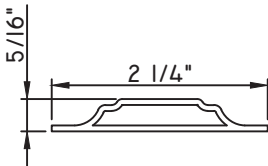

Unless noted otherwise, all Applied Muntin profiles shown may be used on the interior and exterior sides of the insulated glass.

1 7/8"X5/16"
MW23008

1 7/8"X1/2"
M16165

1 7/8"X15/16"
M54150

2"X1/16"
CE-764

2"X1/8"
M22364

2"X3/16"
CE-14001

2"X3/8"
M21947

2"X5/8"
M15022

2"X5/16"
M22024

2 1/2"X1/16"
CE-13435

2 1/2"X7/16"
CE-13446

2 15/16"X15/16"
M55522

3 1/8"X1/16"
M19814

3 1/4"X3/8"
M14375

3 1/4"X1/2"
M22020

3 1/2"X3/16"
M1750

3 1/2"X1/2"
M541189

3 3/4"X15/16"
M58002

SCALE 1:2

Our products are tested to the standards of and certified by some of the foremost organizations in the fenestration industry.