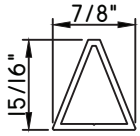

7/8"X15/16"
M54151