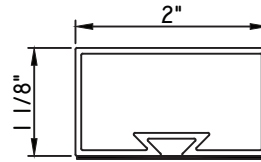

3 3/4"X15/16"
M58002

SCALE 1:2

Our products are tested to the standards of and certified by some of the foremost organizations in the fenestration industry.

ALUMINUM APPLIED MUNTINS C600/C605 - CASEMENT & PROJECT-OUT

Unless noted otherwise, all Applied Muntin profiles shown may be used on the interior and exterior sides of the insulated glass.

3 13/16"X1/8"
M10185

2"X1 1/8"
M23201

2"X1 1/8"
M23200

3 3/8"X1 1/8"
M23204