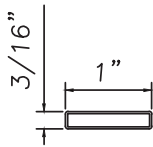

3/8" Internal (Alum.)
BL230X5/16
Black only

5/8" Internal (Alum.)
M3-16X5/8

3/4" Internal (Alum.)
M36-04

**3/4" Internal (Alum.)
Contoured**
M5.5X18

1" Internal (Alum.)
227688

SCALE 1:2

Our products are tested to the standards of and certified by some of the foremost organizations in the fenestration industry.