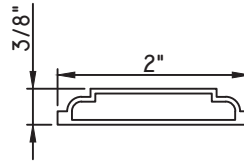

ALUMINUM APPLIED MUNTINS C600/C605 - CASEMENT & PROJECT-OUT

Unless noted otherwise, all Applied Muntin profiles shown may be used on the interior and exterior sides of the insulated glass.

1 7/8"X5/16"
MW23008

1 7/8"X1/2"
M16165

1 7/8"X15/16"
M54150

2"X1/16"
CE-764

2"X1/8"
M22364

2"X3/16"
CE-14001

2"X3/8"
M21947

2"X5/8"
M15022

2"X5/16"
M22024