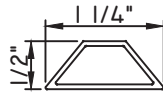

Unless noted otherwise, all Applied Muntin profiles shown may be used on the interior and exterior sides of the insulated glass.

7/8"X15/16"
M54151

7/8"X15/16"
M2785

1"X1/16"
MAX10847

1"X3/16"
M20899

1 1/16"X5/16"
M23699

1 1/16"X15/16"
M54149

1 1/8"X5/8"
M2374

1 1/4"X1/8"
M1306

1 1/4"X1/8"
M22362

1 1/4"X3/16"
CE-14000

1 1/4"X1/2"
M22019

1 1/4"X1/2"
M22018

1 1/4"X1/2"
M15868

1 5/16"X1/8"
M22380

1 5/16"X5/16"
M58296

1 5/16"X5/16"
M22206

1 3/8"X5/16"
M2410

1 1/2"X1/16"
M320

1 1/2"X15/16"
M51786

1 5/8"X7/16"
M16594

1 11/16"X1 1/4"
M11919
(interior side only)