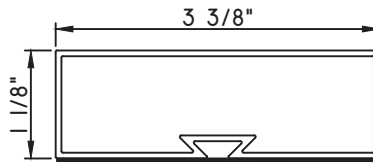

Unless noted otherwise, all Applied Muntin profiles shown may be used on the interior and exterior sides of the insulated glass.

3 13/16"X1/8"
M10185

2"X1 1/8"
M23201

2"X1 1/8"
M23200

3 3/8"X1 1/8"
M23204