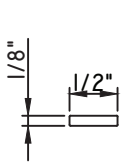

1/2"X1/8"
M165