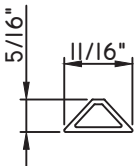

3/8" Internal (Alum.)
BL230X5/16
Black only

5/8" Internal (Alum.)
M3-16X5/8

3/4" Internal (Alum.)
M36-04

**3/4" Internal (Alum.)
Contoured**
M5.5X18

1" Internal (Alum.)
227688

SCALE 1:2

Our products are tested to the standards of and certified by some of the foremost organizations in the fenestration industry.

1/2"X1/4"
M3001

5/8"X5/16"
M16154

5/8"X3/16"
M20830

11/16"X5/16"
M24695

3/4"X1/16"
MAY5950

3/4"X7/8"
M3000

13/16"X1/2"
M541170

7/8"X1/16"
M24426