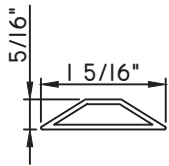

Unless noted otherwise, all Applied Muntin profiles shown may be used on the interior and exterior sides of the insulated glass.

7/8"X15/16"
M54151

7/8"X15/16"
M2785

1"X1/16"
MAX10847

1"X3/16"
M20899

1 1/16"X5/16"
M23699

1 1/16"X15/16"
M54149

1 1/8"X5/8"
M2374

1 1/4"X1/8"
M1306

1 1/4"X1/8"
M22362

1 1/4"X3/16"
CE-14000

1 1/4"X1/2"
M22019

1 1/4"X1/2"
M22018

1 1/4"X1/2"
M15868

1 5/16"X1/8"
M22380

1 5/16"X5/16"
M58296

1 5/16"X5/16"
M22206

1 3/8"X5/16"
M2410

1 1/2"X1/16"
M320

1 1/2"X15/16"
M51786

1 5/8"X7/16"
M16594

1 11/16"X1 1/4"
M11919
(interior side only)