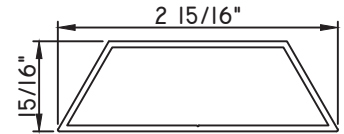

2 15/16"X15/16"
M55522