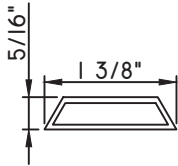

Unless noted otherwise, all Applied Muntin profiles shown may be used on the interior and exterior sides of the insulated glass.

7/8"X15/16"
M54151

7/8"X15/16"
M2785

1"X1/16"
MAX10847

1"X3/16"
M20899

1 1/16"X5/16"
M23699

1 1/16"X15/16"
M54149

1 1/8"X5/8"
M2374

1 1/4"X1/8"
M1306

1 1/4"X1/8"
M22362

1 1/4"X3/16"
CE-14000

1 1/4"X1/2"
M22019

1 1/4"X1/2"
M22018

1 1/4"X1/2"
M15868

1 5/16"X1/8"
M22380

1 5/16"X5/16"
M58296

1 5/16"X5/16"
M22206

1 3/8"X5/16"
M2410

1 1/2"X1/16"
M320

1 1/2"X15/16"
M51786

1 5/8"X7/16"
M16594

1 11/16"X1 1/4"
M11919
(interior side only)