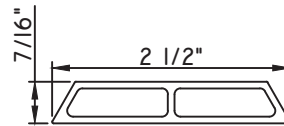

2 1/2"X7/16"
CE-13446