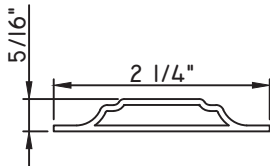

ALUMINUM APPLIED MUNTINS C600/C605 - CASEMENT & PROJECT-OUT

Unless noted otherwise, all Applied Muntin profiles shown may be used on the interior and exterior sides of the insulated glass.

1 7/8"X5/16"
MW23008

1 7/8"X1/2"
M16165

1 7/8"X15/16"
M54150

2"X1/16"
CE-764

2"X1/8"
M22364

2"X3/16"
CE-14001

2"X3/8"
M21947

2"X5/8"
M15022

2"X5/16"
M22024