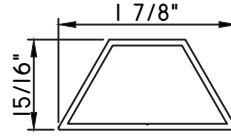

1 7/8"X15/16"
M54150