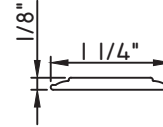

1 1/4"X1/8"
M22362