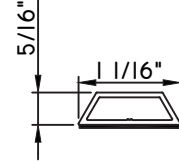

Unless noted otherwise, all Applied Muntin profiles shown may be used on the interior and exterior sides of the insulated glass.

7/8"X15/16"
M54151

7/8"X15/16"
M2785

1"X1/16"
MAX10847

1"X3/16"
M20899

1 1/16"X5/16"
M23699