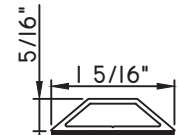

Unless noted otherwise, all Applied Muntin profiles shown may be used on the interior and exterior sides of the insulated glass.

7/8"X15/16"
M54151

7/8"X15/16"
M2785

1"X1/16"
MAX10847

1"X3/16"
M20899

1 1/16"X5/16"
M23699

1 1/16"X15/16"
M54149

1 1/8"X5/8"
M2374

1 1/4"X1/8"
M1306

1 1/4"X1/8"
M22362

1 1/4"X3/16"
CE-14000

1 1/4"X1/2"
M22019

1 1/4"X1/2"
M22018

1 1/4"X1/2"
M15868

1 5/16"X1/8"
M22380

1 5/16"X5/16"
M58296

1 5/16"X5/16"
M22206

1 3/8"X5/16"
M2410

1 1/2"X1/16"
M320

1 1/2"X15/16"
M51786

1 5/8"X7/16"
M16594

1 11/16"X1 1/4"
M11919
(interior side only)