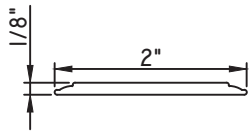

2"X1/8"
M22364