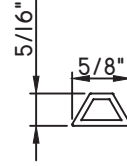

3/8" Internal (Alum.)
BL230X5/16
Black only

5/8" Internal (Alum.)
M3-16X5/8

3/4" Internal (Alum.)
M36-04

**3/4" Internal (Alum.)
Contoured**
M5.5X18

1" Internal (Alum.)
227688

SCALE 1:2

Our products are tested to the standards of and certified by some of the foremost organizations in the fenestration industry.

1/2"X1/4"
M3001

5/8"X5/16"
M16154

5/8"X3/16"
M20830

11/16"X5/16"
M24695

3/4"X1/16"
MAY5950

3/4"X7/8"
M3000

13/16"X1/2"
M541170

7/8"X1/16"
M24426