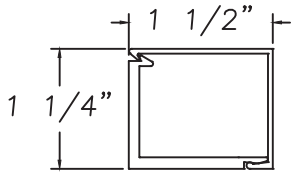

6" Anchor Strap
M1817

Drywall Nailing Strap
CE-13187

2" Offset Anchor Strap
M16919

Blast Snap Trim

Base Clip

M17072

Inside Trim

M15267