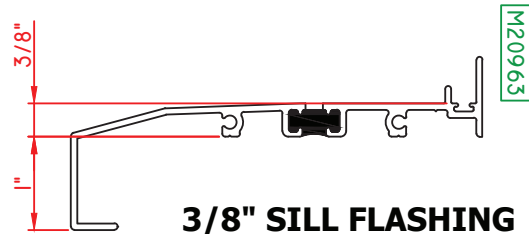

**3/8" SILL FLASHING
W/ 1" DOWN LEG**

M20963 - SILL FLASHING
QWP-041608 - END DAM (QTY. 2)
BRBTT46 - POP RIVET (QTY. 8)

FIELD APPLIED INSTALL ONLY