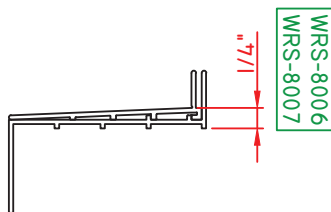

Base
M2144
Trim
M20526

Base
M1984
Trim
M20548

Base
M20546
Trim
M20545

M2215

M2143

Base
M15266
Trim
M19136

M2212

**Base Clip
M14253**

**Base Clip
M15266
Trim
M23492**

**Base Clip
M19884
Inside Trim
M22320**

**Base
M22378
Trim
M22438**

**Base
M9762
Trim
M22462**

3/8" SILL FLASHING

CE-13716 - SILL FLASHING
QWP-041608 - END DAM (QTY. 2)
BRBTT46 - POP RIVET (QTY. 8)

FIELD APPLIED INSTALL ONLY

**3/8" SILL FLASHING
W/ 1" DOWN LEG**

M20963 - SILL FLASHING
QWP-041608 - END DAM (QTY. 2)
BRBTT46 - POP RIVET (QTY. 8)

FIELD APPLIED INSTALL ONLY

SILL PAN FLASHING

WRS-8006 - SLOPE
WRS-8007 - CENTER
PVC CORNER (QTY. 2)
ADDITIONAL PARTS FOR OPENINGS WIDER THAN 10':
PVC SPLICE