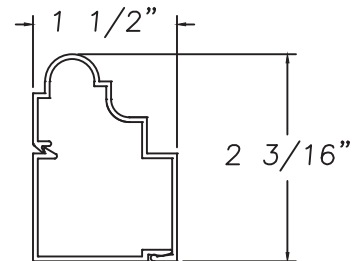

Base Clip

MAX13097

Trim

MAX18975

M2214