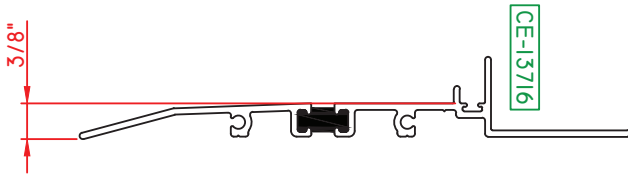

**Base Clip
M15266
Trim
M23492**

**Base Clip
M19884
Inside Trim
M22320**

**Base
M22378
Trim
M22438**

**Base
M9762
Trim
M22462**

3/8" SILL FLASHING

CE-13716 - SILL FLASHING
QWP-041608 - END DAM (QTY. 2)
BRBTT46 - POP RIVET (QTY. 8)