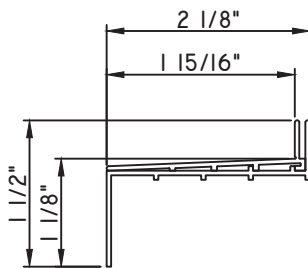

SILL PAN FLASHING
WRS-8006 - SLOPE
WRS-8007 - CENTER
PVC CORNER (QTY. 2)

ADDITIONAL PARTS FOR OPENINGS WIDER THAN 10':
PVC SPLICE

**FIELD APPLIED NAIL FIN INSTALL ONLY
IN ONLY BE USED ON M600 / MODERNVU WINDOWS**