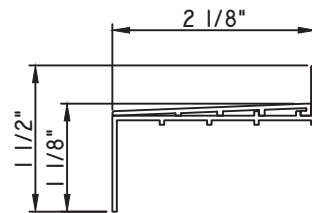

SILL PAN FLASHING
WRS-8006 - SLOPE
WRS-8007 - CENTER
PVC CORNER (QTY. 2)

ADDITIONAL PARTS FOR OPENINGS WIDER THAN 10':
PVC SPLICE

**FIELD APPLIED NAIL FIN INSTALL ONLY
CAN ONLY BE USED ON MANCHESTER,
V300 & H600 WINDOWS**

SCALE 1:2