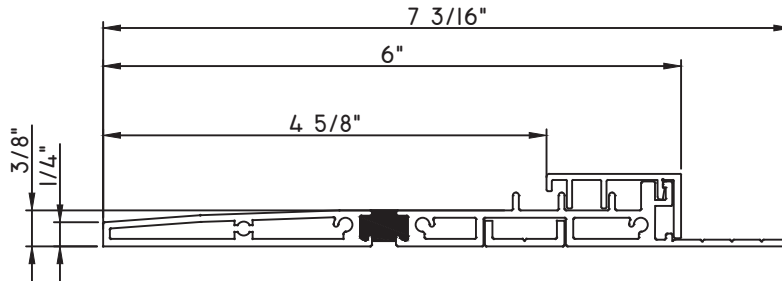

SCALE 1:2

LOW PROFILE SILL FLASHING

- M24494 - SILL FLASHING (New Die)
- M24488 - U CHANNEL (New Die)
- M24490 - M600 FLASHING FILLER (New Die)

FIELD APPLIED INSTALL ONLY

LOW PROFILE SILL FLASHING

- M24493 - SILL FLASHING (New Die)
- M24488 - U CHANNEL (New Die)
- M24489 - H450 FLASHING FILLER (New Die)