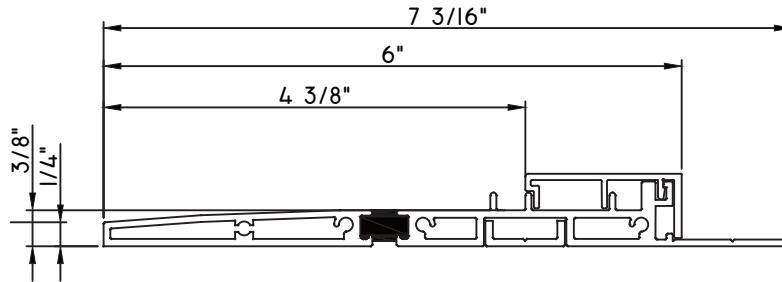

LOW PROFILE SILL FLASHING

- M24494 - SILL FLASHING (New Die)
- M24488 - U CHANNEL (New Die)
- M24490 - M600 FLASHING FILLER (New Die)

FIELD APPLIED INSTALL ONLY