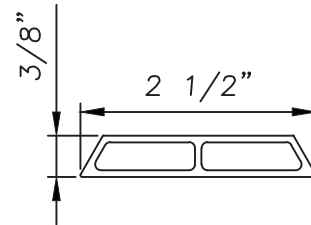

Raised Applied (Wood)
M20547

2" Flat Applied (Alum.)
CE-764

2" Raised Applied (Alum.)
CE-14001

2" Raised Applied (Wood)
5142

2 1/2" Flat Applied (Alum.)
CE-13435

2 1/2" Raised Muntin
CE-13446

7/8" Raised Applied (Wood)
06017

1 1/4" Raised Applied (Wood)
3518

		Wood Muntins		
Part Name	Part #	Width	Muntin Thickness	Page
3/8" Internal (Aluminum)	BL230X5/15	3/8"	1/4"	P1
5/8" Internal (Aluminum)	M3-16X5/8	5/8"	3/16"	P1
3/4" Internal (Aluminum)	M36-04	3/4"	1/4"	P1
3/4" Internal (Aluminum)	M5.5X18	1 1/16"	5/16"	P1
1" Internal (Aluminum)	227688	1"	3/16"	P1
1/2" Flat Applied (Aluminum)	M165	1/2"	1/8"	P1
	M20830	5/8"	3/16"	P1
5/8" SDL (Wood)	8222	5/8"	3/8"	P1
3/4" Flat Applied (Aluminum)	MAY5950	3/4"	1/16"	P1
7/8" Raised Applied (Aluminum)	M16861	7/8"	3/16"	P1
7/8" Raised Applied (Aluminum)	CE-13993	7/8"	3/16"	P1
1" Flat Applied (Aluminum)	MAX10847	1"	1/16"	P1
1 1/4" Raised Applied (Aluminum)	CE-14000	1 1/4"	3/16"	P1
1 1/2" Flat Applied (Aluminum)	M320	1 1/2"	1/16"	P1
1 3/4" Flat Applied (Aluminum)	M187	1 3/4"	1/16"	P1
1 3/4" Raised Applied (Wood)	M20547	1 3/4"	3/16"	P2
2" Flat Applied (Aluminum)	CE-764	2"	1/16"	P2
2" Raised Applied (Aluminum)	CE-14001	2"	3/16"	P2
2" Raised Applied (Wood)	5142	2"	3/8"	P2
2 1/2" Flat Applied (Aluminum)	CE-13435	2 1/2"	1/16"	P2
2 1/2" Raised Muntin (Aluminum)	CE-13446	2 1/2"	3/8"	P2
7/8" Raised Applied (Wood)	06017	7/8"	3/8"	P2
1 1/4" Raised Applied (Wood)	3518	1 1/4"	3/8"	P2