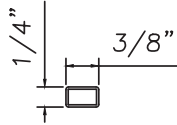

3/8" Internal (Alum.)
BL230X5/16 Black only

5/8" Internal (Alum.)
M3-16X5/8

3/4" Internal (Alum.)
M36-04

**3/4" Internal (Alum.)
Contoured**
M5.5X18

1" Internal (Alum.)
227688

1/2" Flat Applied (Alum.)
M165

1 1/4" Raised Applied (Wood)
3518

		Wood Muntins		
Part Name	Part #	Width	Muntin Thickness	Page
3/8" Internal (Aluminum)	BL230X5/15	3/8"	1/4"	P1
5/8" Internal (Aluminum)	M3-16X5/8	5/8"	3/16"	P1
3/4" Internal (Aluminum)	M36-04	3/4"	1/4"	P1
3/4" Internal (Aluminum)	M5.5X18	1 1/16"	5/16"	P1
1" Internal (Aluminum)	227688	1"	3/16"	P1
1/2" Flat Applied (Aluminum)	M165	1/2"	1/8"	P1
	M20830	5/8"	3/16"	P1
5/8" SDL (Wood)	8222	5/8"	3/8"	P1
3/4" Flat Applied (Aluminum)	MAY5950	3/4"	1/16"	P1
7/8" Raised Applied (Aluminum)	M16861	7/8"	3/16"	P1
7/8" Raised Applied (Aluminum)	CE-13993	7/8"	3/16"	P1
1" Flat Applied (Aluminum)	MAX10847	1"	1/16"	P1
1 1/4" Raised Applied (Aluminum)	CE-14000	1 1/4"	3/16"	P1
1 1/2" Flat Applied (Aluminum)	M320	1 1/2"	1/16"	P1
1 3/4" Flat Applied (Aluminum)	M187	1 3/4"	1/16"	P1
1 3/4" Raised Applied (Wood)	M20547	1 3/4"	3/16"	P2
2" Flat Applied (Aluminum)	CE-764	2"	1/16"	P2
2" Raised Applied (Aluminum)	CE-14001	2"	3/16"	P2
2" Raised Applied (Wood)	5142	2"	3/8"	P2
2 1/2" Flat Applied (Aluminum)	CE-13435	2 1/2"	1/16"	P2
2 1/2" Raised Muntin (Aluminum)	CE-13446	2 1/2"	3/8"	P2
7/8" Raised Applied (Wood)	06017	7/8"	3/8"	P2
1 1/4" Raised Applied (Wood)	3518	1 1/4"	3/8"	P2