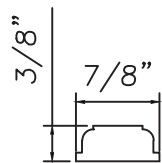

Raised Applied (Wood)
M20547

2" Flat Applied (Alum.)
CE-764

2" Raised Applied (Alum.)
CE-14001

2" Raised Applied (Wood)
5142

2 1/2" Flat Applied (Alum.)
CE-13435

2 1/2" Raised Muntin
CE-13446

7/8" Raised Applied (Wood)
06017

1 1/4" Raised Applied (Wood)
3518

		Wood Muntins		
Part Name	Part #	Width	Muntin Thickness	Page
3/8" Internal (Aluminum)	BL230X5/15	3/8"	1/4"	P1
5/8" Internal (Aluminum)	M3-16X5/8	5/8"	3/16"	P1
3/4" Internal (Aluminum)	M36-04	3/4"	1/4"	P1
3/4" Internal (Aluminum)	M5.5X18	1 1/16"	5/16"	P1
1" Internal (Aluminum)	227688	1"	3/16"	P1
1/2" Flat Applied (Aluminum)	M165	1/2"	1/8"	P1
	M20830	5/8"	3/16"	P1
5/8" SDL (Wood)	8222	5/8"	3/8"	P1
3/4" Flat Applied (Aluminum)	MAY5950	3/4"	1/16"	P1
7/8" Raised Applied (Aluminum)	M16861	7/8"	3/16"	P1
7/8" Raised Applied (Aluminum)	CE-13993	7/8"	3/16"	P1
1" Flat Applied (Aluminum)	MAX10847	1"	1/16"	P1
1 1/4" Raised Applied (Aluminum)	CE-14000	1 1/4"	3/16"	P1
1 1/2" Flat Applied (Aluminum)	M320	1 1/2"	1/16"	P1
1 3/4" Flat Applied (Aluminum)	M187	1 3/4"	1/16"	P1
1 3/4" Raised Applied (Wood)	M20547	1 3/4"	3/16"	P2
2" Flat Applied (Aluminum)	CE-764	2"	1/16"	P2
2" Raised Applied (Aluminum)	CE-14001	2"	3/16"	P2
2" Raised Applied (Wood)	5142	2"	3/8"	P2
2 1/2" Flat Applied (Aluminum)	CE-13435	2 1/2"	1/16"	P2
2 1/2" Raised Muntin (Aluminum)	CE-13446	2 1/2"	3/8"	P2
7/8" Raised Applied (Wood)	06017	7/8"	3/8"	P2
1 1/4" Raised Applied (Wood)	3518	1 1/4"	3/8"	P2