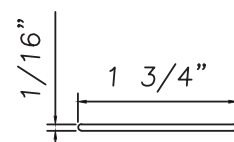

1 3/4" Flat Applied (Alum.)
M187