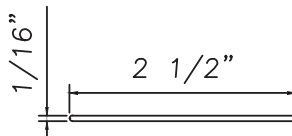

Raised Applied (Wood)
M20547

2" Flat Applied (Alum.)
CE-764

2" Raised Applied (Alum.)
CE-14001

2" Raised Applied (Wood)
5142

2 1/2" Flat Applied (Alum.)
CE-13435

2 1/2" Raised Muntin
CE-13446

7/8" Raised Applied (Wood)
06017

1 1/4" Raised Applied (Wood)
3518

		Wood Muntins		
Part Name	Part #	Width	Muntin Thickness	Page
3/8" Internal (Aluminum)	BL230X5/15	3/8"	1/4"	P1
5/8" Internal (Aluminum)	M3-16X5/8	5/8"	3/16"	P1
3/4" Internal (Aluminum)	M36-04	3/4"	1/4"	P1
3/4" Internal (Aluminum)	M5.5X18	1 1/16"	5/16"	P1
1" Internal (Aluminum)	227688	1"	3/16"	P1
1/2" Flat Applied (Aluminum)	M165	1/2"	1/8"	P1
	M20830	5/8"	3/16"	P1
5/8" SDL (Wood)	8222	5/8"	3/8"	P1
3/4" Flat Applied (Aluminum)	MAY5950	3/4"	1/16"	P1
7/8" Raised Applied (Aluminum)	M16861	7/8"	3/16"	P1
7/8" Raised Applied (Aluminum)	CE-13993	7/8"	3/16"	P1
1" Flat Applied (Aluminum)	MAX10847	1"	1/16"	P1
1 1/4" Raised Applied (Aluminum)	CE-14000	1 1/4"	3/16"	P1
1 1/2" Flat Applied (Aluminum)	M320	1 1/2"	1/16"	P1
1 3/4" Flat Applied (Aluminum)	M187	1 3/4"	1/16"	P1
1 3/4" Raised Applied (Wood)	M20547	1 3/4"	3/16"	P2
2" Flat Applied (Aluminum)	CE-764	2"	1/16"	P2
2" Raised Applied (Aluminum)	CE-14001	2"	3/16"	P2
2" Raised Applied (Wood)	5142	2"	3/8"	P2
2 1/2" Flat Applied (Aluminum)	CE-13435	2 1/2"	1/16"	P2
2 1/2" Raised Muntin (Aluminum)	CE-13446	2 1/2"	3/8"	P2
7/8" Raised Applied (Wood)	06017	7/8"	3/8"	P2
1 1/4" Raised Applied (Wood)	3518	1 1/4"	3/8"	P2