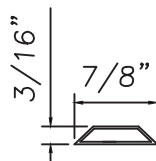

3/8" Internal (Alum.)
BL230X5/16 Black only

5/8" Internal (Alum.)
M3-16X5/8

3/4" Internal (Alum.)
M36-04

**3/4" Internal (Alum.)
Contoured**
M5.5X18

1" Internal (Alum.)
227688

1/2" Flat Applied (Alum.)
M165

M20830

8222 (Wood)

3/4" Flat Applied(Alum.)
MAY5950

7/8" Raised Applied (Alum.)
M16861

7/8" Raised Applied (Alum.)
CE-13993

1" Flat Applied (Alum.)
MAX10847

1 1/4" Raised Applied (Alum.)
CE-14000

1 1/2" Flat Applied (Alum.)
M320

1 1/4" Raised Applied (Wood)
3518

		Wood Muntins		
Part Name	Part #	Width	Muntin Thickness	Page
3/8" Internal (Aluminum)	BL230X5/15	3/8"	1/4"	P1
5/8" Internal (Aluminum)	M3-16X5/8	5/8"	3/16"	P1
3/4" Internal (Aluminum)	M36-04	3/4"	1/4"	P1
3/4" Internal (Aluminum)	M5.5X18	1 1/16"	5/16"	P1
1" Internal (Aluminum)	227688	1"	3/16"	P1
1/2" Flat Applied (Aluminum)	M165	1/2"	1/8"	P1
	M20830	5/8"	3/16"	P1
5/8" SDL (Wood)	8222	5/8"	3/8"	P1
3/4" Flat Applied (Aluminum)	MAY5950	3/4"	1/16"	P1
7/8" Raised Applied (Aluminum)	M16861	7/8"	3/16"	P1
7/8" Raised Applied (Aluminum)	CE-13993	7/8"	3/16"	P1
1" Flat Applied (Aluminum)	MAX10847	1"	1/16"	P1
1 1/4" Raised Applied (Aluminum)	CE-14000	1 1/4"	3/16"	P1
1 1/2" Flat Applied (Aluminum)	M320	1 1/2"	1/16"	P1
1 3/4" Flat Applied (Aluminum)	M187	1 3/4"	1/16"	P1
1 3/4" Raised Applied (Wood)	M20547	1 3/4"	3/16"	P2
2" Flat Applied (Aluminum)	CE-764	2"	1/16"	P2
2" Raised Applied (Aluminum)	CE-14001	2"	3/16"	P2
2" Raised Applied (Wood)	5142	2"	3/8"	P2
2 1/2" Flat Applied (Aluminum)	CE-13435	2 1/2"	1/16"	P2
2 1/2" Raised Muntin (Aluminum)	CE-13446	2 1/2"	3/8"	P2
7/8" Raised Applied (Wood)	06017	7/8"	3/8"	P2
1 1/4" Raised Applied (Wood)	3518	1 1/4"	3/8"	P2