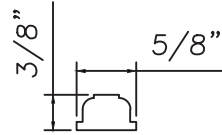

3/8" Internal (Alum.)
BL230X5/16 Black only

5/8" Internal (Alum.)
M3-16X5/8

3/4" Internal (Alum.)
M36-04

**3/4" Internal (Alum.)
Contoured**
M5.5X18

1" Internal (Alum.)
227688

1/2" Flat Applied (Alum.)
M165

M20830

8222 (Wood)

3/4" Flat Applied(Alum.)
MAY5950

7/8" Raised Applied (Alum.)
M16861

7/8" Raised Applied (Alum.)
CE-13993

1" Flat Applied (Alum.)
MAX10847

1 1/4" Raised Applied (Alum.)
CE-14000

1 1/2" Flat Applied (Alum.)
M320

1 1/4" Raised Applied (Wood)
3518

		Wood Muntins		
Part Name	Part #	Width	Muntin Thickness	Page
3/8" Internal (Aluminum)	BL230X5/15	3/8"	1/4"	P1
5/8" Internal (Aluminum)	M3-16X5/8	5/8"	3/16"	P1
3/4" Internal (Aluminum)	M36-04	3/4"	1/4"	P1
3/4" Internal (Aluminum)	M5.5X18	1 1/16"	5/16"	P1
1" Internal (Aluminum)	227688	1"	3/16"	P1
1/2" Flat Applied (Aluminum)	M165	1/2"	1/8"	P1
	M20830	5/8"	3/16"	P1
5/8" SDL (Wood)	8222	5/8"	3/8"	P1
3/4" Flat Applied (Aluminum)	MAY5950	3/4"	1/16"	P1
7/8" Raised Applied (Aluminum)	M16861	7/8"	3/16"	P1
7/8" Raised Applied (Aluminum)	CE-13993	7/8"	3/16"	P1
1" Flat Applied (Aluminum)	MAX10847	1"	1/16"	P1
1 1/4" Raised Applied (Aluminum)	CE-14000	1 1/4"	3/16"	P1
1 1/2" Flat Applied (Aluminum)	M320	1 1/2"	1/16"	P1
1 3/4" Flat Applied (Aluminum)	M187	1 3/4"	1/16"	P1
1 3/4" Raised Applied (Wood)	M20547	1 3/4"	3/16"	P2
2" Flat Applied (Aluminum)	CE-764	2"	1/16"	P2
2" Raised Applied (Aluminum)	CE-14001	2"	3/16"	P2
2" Raised Applied (Wood)	5142	2"	3/8"	P2
2 1/2" Flat Applied (Aluminum)	CE-13435	2 1/2"	1/16"	P2
2 1/2" Raised Muntin (Aluminum)	CE-13446	2 1/2"	3/8"	P2
7/8" Raised Applied (Wood)	06017	7/8"	3/8"	P2
1 1/4" Raised Applied (Wood)	3518	1 1/4"	3/8"	P2