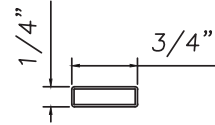

3/8" Internal (Alum.)
BL230X5/16 Black only

5/8" Internal (Alum.)
M3-16X5/8

3/4" Internal (Alum.)
M36-04

**3/4" Internal (Alum.)
Contoured**
M5.5X18

1" Internal (Alum.)
227688

1/2" Flat Applied (Alum.)
M165

M20830

8222 (Wood)

3/4" Flat Applied(Alum.)
MAY5950

7/8" Raised Applied (Alum.)
M16861

7/8" Raised Applied (Alum.)
CE-13993

1" Flat Applied (Alum.)
MAX10847

1 1/4" Raised Applied (Alum.)
CE-14000

1 1/2" Flat Applied (Alum.)
M320

1 1/4" Raised Applied (Wood)
3518

		Wood Muntins		
Part Name	Part #	Width	Muntin Thickness	Page
3/8" Internal (Aluminum)	BL230X5/15	3/8"	1/4"	P1
5/8" Internal (Aluminum)	M3-16X5/8	5/8"	3/16"	P1
3/4" Internal (Aluminum)	M36-04	3/4"	1/4"	P1
3/4" Internal (Aluminum)	M5.5X18	1 1/16"	5/16"	P1
1" Internal (Aluminum)	227688	1"	3/16"	P1
1/2" Flat Applied (Aluminum)	M165	1/2"	1/8"	P1
	M20830	5/8"	3/16"	P1
5/8" SDL (Wood)	8222	5/8"	3/8"	P1
3/4" Flat Applied (Aluminum)	MAY5950	3/4"	1/16"	P1
7/8" Raised Applied (Aluminum)	M16861	7/8"	3/16"	P1
7/8" Raised Applied (Aluminum)	CE-13993	7/8"	3/16"	P1
1" Flat Applied (Aluminum)	MAX10847	1"	1/16"	P1
1 1/4" Raised Applied (Aluminum)	CE-14000	1 1/4"	3/16"	P1
1 1/2" Flat Applied (Aluminum)	M320	1 1/2"	1/16"	P1
1 3/4" Flat Applied (Aluminum)	M187	1 3/4"	1/16"	P1
1 3/4" Raised Applied (Wood)	M20547	1 3/4"	3/16"	P2
2" Flat Applied (Aluminum)	CE-764	2"	1/16"	P2
2" Raised Applied (Aluminum)	CE-14001	2"	3/16"	P2
2" Raised Applied (Wood)	5142	2"	3/8"	P2
2 1/2" Flat Applied (Aluminum)	CE-13435	2 1/2"	1/16"	P2
2 1/2" Raised Muntin (Aluminum)	CE-13446	2 1/2"	3/8"	P2
7/8" Raised Applied (Wood)	06017	7/8"	3/8"	P2
1 1/4" Raised Applied (Wood)	3518	1 1/4"	3/8"	P2