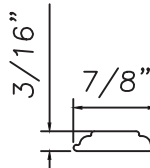

3/8" Internal (Alum.)
BL230X5/16 Black only

5/8" Internal (Alum.)
M3-16X5/8

3/4" Internal (Alum.)
M36-04

**3/4" Internal (Alum.)
Contoured**
M5.5X18

1" Internal (Alum.)
227688

1/2" Flat Applied (Alum.)
M165

M20830

8222 (Wood)

3/4" Flat Applied(Alum.)
MAY5950

7/8" Raised Applied (Alum.)
M16861

7/8" Raised Applied (Alum.)
CE-13993

1" Flat Applied (Alum.)
MAX10847

1 1/4" Raised Applied (Alum.)
CE-14000

1 1/2" Flat Applied (Alum.)
M320

1 1/4" Raised Applied (Wood)
3518

		Wood Muntins		
Part Name	Part #	Width	Muntin Thickness	Page
3/8" Internal (Aluminum)	BL230X5/15	3/8"	1/4"	P1
5/8" Internal (Aluminum)	M3-16X5/8	5/8"	3/16"	P1
3/4" Internal (Aluminum)	M36-04	3/4"	1/4"	P1
3/4" Internal (Aluminum)	M5.5X18	1 1/16"	5/16"	P1
1" Internal (Aluminum)	227688	1"	3/16"	P1
1/2" Flat Applied (Aluminum)	M165	1/2"	1/8"	P1
	M20830	5/8"	3/16"	P1
5/8" SDL (Wood)	8222	5/8"	3/8"	P1
3/4" Flat Applied (Aluminum)	MAY5950	3/4"	1/16"	P1
7/8" Raised Applied (Aluminum)	M16861	7/8"	3/16"	P1
7/8" Raised Applied (Aluminum)	CE-13993	7/8"	3/16"	P1
1" Flat Applied (Aluminum)	MAX10847	1"	1/16"	P1
1 1/4" Raised Applied (Aluminum)	CE-14000	1 1/4"	3/16"	P1
1 1/2" Flat Applied (Aluminum)	M320	1 1/2"	1/16"	P1
1 3/4" Flat Applied (Aluminum)	M187	1 3/4"	1/16"	P1
1 3/4" Raised Applied (Wood)	M20547	1 3/4"	3/16"	P2
2" Flat Applied (Aluminum)	CE-764	2"	1/16"	P2
2" Raised Applied (Aluminum)	CE-14001	2"	3/16"	P2
2" Raised Applied (Wood)	5142	2"	3/8"	P2
2 1/2" Flat Applied (Aluminum)	CE-13435	2 1/2"	1/16"	P2
2 1/2" Raised Muntin (Aluminum)	CE-13446	2 1/2"	3/8"	P2
7/8" Raised Applied (Wood)	06017	7/8"	3/8"	P2
1 1/4" Raised Applied (Wood)	3518	1 1/4"	3/8"	P2