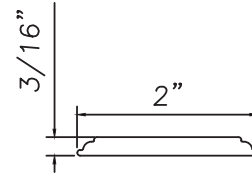

2" Raised Applied (Alum.)
CE-14001