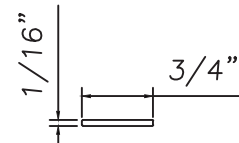

3/8" Internal (Alum.)
BL230X5/16 Black only

5/8" Internal (Alum.)
M3-16X5/8

3/4" Internal (Alum.)
M36-04

**3/4" Internal (Alum.)
Contoured**
M5.5X18

1" Internal (Alum.)
227688

1/2" Flat Applied (Alum.)
M165

M20830

8222 (Wood)

3/4" Flat Applied(Alum.)
MAY5950

7/8" Raised Applied (Alum.)
M16861

7/8" Raised Applied (Alum.)
CE-13993

1" Flat Applied (Alum.)
MAX10847

1 1/4" Raised Applied (Alum.)
CE-14000

1 1/2" Flat Applied (Alum.)
M320

1 1/4" Raised Applied (Wood)
3518

		Wood Muntins		
Part Name	Part #	Width	Muntin Thickness	Page
3/8" Internal (Aluminum)	BL230X5/15	3/8"	1/4"	P1
5/8" Internal (Aluminum)	M3-16X5/8	5/8"	3/16"	P1
3/4" Internal (Aluminum)	M36-04	3/4"	1/4"	P1
3/4" Internal (Aluminum)	M5.5X18	1 1/16"	5/16"	P1
1" Internal (Aluminum)	227688	1"	3/16"	P1
1/2" Flat Applied (Aluminum)	M165	1/2"	1/8"	P1
	M20830	5/8"	3/16"	P1
5/8" SDL (Wood)	8222	5/8"	3/8"	P1
3/4" Flat Applied (Aluminum)	MAY5950	3/4"	1/16"	P1
7/8" Raised Applied (Aluminum)	M16861	7/8"	3/16"	P1
7/8" Raised Applied (Aluminum)	CE-13993	7/8"	3/16"	P1
1" Flat Applied (Aluminum)	MAX10847	1"	1/16"	P1
1 1/4" Raised Applied (Aluminum)	CE-14000	1 1/4"	3/16"	P1
1 1/2" Flat Applied (Aluminum)	M320	1 1/2"	1/16"	P1
1 3/4" Flat Applied (Aluminum)	M187	1 3/4"	1/16"	P1
1 3/4" Raised Applied (Wood)	M20547	1 3/4"	3/16"	P2
2" Flat Applied (Aluminum)	CE-764	2"	1/16"	P2
2" Raised Applied (Aluminum)	CE-14001	2"	3/16"	P2
2" Raised Applied (Wood)	5142	2"	3/8"	P2
2 1/2" Flat Applied (Aluminum)	CE-13435	2 1/2"	1/16"	P2
2 1/2" Raised Muntin (Aluminum)	CE-13446	2 1/2"	3/8"	P2
7/8" Raised Applied (Wood)	06017	7/8"	3/8"	P2
1 1/4" Raised Applied (Wood)	3518	1 1/4"	3/8"	P2