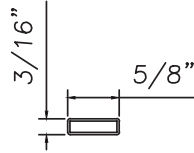

3/8" Internal (Alum.)
BL230X5/16 Black only

5/8" Internal (Alum.)
M3-16X5/8

3/4" Internal (Alum.)
M36-04

**3/4" Internal (Alum.)
Contoured**
M5.5X18

1" Internal (Alum.)
227688

1/2" Flat Applied (Alum.)
M165

M20830

8222 (Wood)

3/4" Flat Applied(Alum.)
MAY5950

7/8" Raised Applied (Alum.)
M16861

7/8" Raised Applied (Alum.)
CE-13993

1" Flat Applied (Alum.)
MAX10847

1 1/4" Raised Applied (Alum.)
CE-14000

1 1/2" Flat Applied (Alum.)
M320

1 1/4" Raised Applied (Wood)
3518

		Wood Muntins		
Part Name	Part #	Width	Muntin Thickness	Page
3/8" Internal (Aluminum)	BL230X5/15	3/8"	1/4"	P1
5/8" Internal (Aluminum)	M3-16X5/8	5/8"	3/16"	P1
3/4" Internal (Aluminum)	M36-04	3/4"	1/4"	P1
3/4" Internal (Aluminum)	M5.5X18	1 1/16"	5/16"	P1
1" Internal (Aluminum)	227688	1"	3/16"	P1
1/2" Flat Applied (Aluminum)	M165	1/2"	1/8"	P1
	M20830	5/8"	3/16"	P1
5/8" SDL (Wood)	8222	5/8"	3/8"	P1
3/4" Flat Applied (Aluminum)	MAY5950	3/4"	1/16"	P1
7/8" Raised Applied (Aluminum)	M16861	7/8"	3/16"	P1
7/8" Raised Applied (Aluminum)	CE-13993	7/8"	3/16"	P1
1" Flat Applied (Aluminum)	MAX10847	1"	1/16"	P1
1 1/4" Raised Applied (Aluminum)	CE-14000	1 1/4"	3/16"	P1
1 1/2" Flat Applied (Aluminum)	M320	1 1/2"	1/16"	P1
1 3/4" Flat Applied (Aluminum)	M187	1 3/4"	1/16"	P1
1 3/4" Raised Applied (Wood)	M20547	1 3/4"	3/16"	P2
2" Flat Applied (Aluminum)	CE-764	2"	1/16"	P2
2" Raised Applied (Aluminum)	CE-14001	2"	3/16"	P2
2" Raised Applied (Wood)	5142	2"	3/8"	P2
2 1/2" Flat Applied (Aluminum)	CE-13435	2 1/2"	1/16"	P2
2 1/2" Raised Muntin (Aluminum)	CE-13446	2 1/2"	3/8"	P2
7/8" Raised Applied (Wood)	06017	7/8"	3/8"	P2
1 1/4" Raised Applied (Wood)	3518	1 1/4"	3/8"	P2