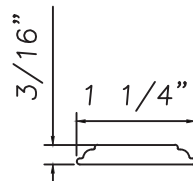

3/8" Internal (Alum.)
BL230X5/16 Black only

5/8" Internal (Alum.)
M3-16X5/8

3/4" Internal (Alum.)
M36-04

**3/4" Internal (Alum.)
Contoured**
M5.5X18

1" Internal (Alum.)
227688

1/2" Flat Applied (Alum.)
M165

M20830

8222 (Wood)

3/4" Flat Applied(Alum.)
MAY5950

7/8" Raised Applied (Alum.)
M16861

7/8" Raised Applied (Alum.)
CE-13993

1" Flat Applied (Alum.)
MAX10847

1 1/4" Raised Applied (Alum.)
CE-14000

1 1/2" Flat Applied (Alum.)
M320

1 1/4" Raised Applied (Wood)
3518

		Wood Muntins		
Part Name	Part #	Width	Muntin Thickness	Page
3/8" Internal (Aluminum)	BL230X5/15	3/8"	1/4"	P1
5/8" Internal (Aluminum)	M3-16X5/8	5/8"	3/16"	P1
3/4" Internal (Aluminum)	M36-04	3/4"	1/4"	P1
3/4" Internal (Aluminum)	M5.5X18	1 1/16"	5/16"	P1
1" Internal (Aluminum)	227688	1"	3/16"	P1
1/2" Flat Applied (Aluminum)	M165	1/2"	1/8"	P1
	M20830	5/8"	3/16"	P1
5/8" SDL (Wood)	8222	5/8"	3/8"	P1
3/4" Flat Applied (Aluminum)	MAY5950	3/4"	1/16"	P1
7/8" Raised Applied (Aluminum)	M16861	7/8"	3/16"	P1
7/8" Raised Applied (Aluminum)	CE-13993	7/8"	3/16"	P1
1" Flat Applied (Aluminum)	MAX10847	1"	1/16"	P1
1 1/4" Raised Applied (Aluminum)	CE-14000	1 1/4"	3/16"	P1
1 1/2" Flat Applied (Aluminum)	M320	1 1/2"	1/16"	P1
1 3/4" Flat Applied (Aluminum)	M187	1 3/4"	1/16"	P1
1 3/4" Raised Applied (Wood)	M20547	1 3/4"	3/16"	P2
2" Flat Applied (Aluminum)	CE-764	2"	1/16"	P2
2" Raised Applied (Aluminum)	CE-14001	2"	3/16"	P2
2" Raised Applied (Wood)	5142	2"	3/8"	P2
2 1/2" Flat Applied (Aluminum)	CE-13435	2 1/2"	1/16"	P2
2 1/2" Raised Muntin (Aluminum)	CE-13446	2 1/2"	3/8"	P2
7/8" Raised Applied (Wood)	06017	7/8"	3/8"	P2
1 1/4" Raised Applied (Wood)	3518	1 1/4"	3/8"	P2