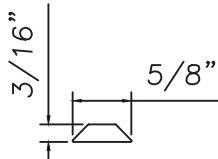

3/8" Internal (Alum.)
BL230X5/16 Black only

5/8" Internal (Alum.)
M3-16X5/8

3/4" Internal (Alum.)
M36-04

**3/4" Internal (Alum.)
Contoured**
M5.5X18

1" Internal (Alum.)
227688

1/2" Flat Applied (Alum.)
M165

M20830

8222 (Wood)

3/4" Flat Applied(Alum.)
MAY5950

7/8" Raised Applied (Alum.)
M16861

7/8" Raised Applied (Alum.)
CE-13993

1" Flat Applied (Alum.)
MAX10847

1 1/4" Raised Applied (Alum.)
CE-14000

1 1/2" Flat Applied (Alum.)
M320

1 1/4" Raised Applied (Wood)
3518

		Wood Muntins		
Part Name	Part #	Width	Muntin Thickness	Page
3/8" Internal (Aluminum)	BL230X5/15	3/8"	1/4"	P1
5/8" Internal (Aluminum)	M3-16X5/8	5/8"	3/16"	P1
3/4" Internal (Aluminum)	M36-04	3/4"	1/4"	P1
3/4" Internal (Aluminum)	M5.5X18	1 1/16"	5/16"	P1
1" Internal (Aluminum)	227688	1"	3/16"	P1
1/2" Flat Applied (Aluminum)	M165	1/2"	1/8"	P1
	M20830	5/8"	3/16"	P1
5/8" SDL (Wood)	8222	5/8"	3/8"	P1
3/4" Flat Applied (Aluminum)	MAY5950	3/4"	1/16"	P1
7/8" Raised Applied (Aluminum)	M16861	7/8"	3/16"	P1
7/8" Raised Applied (Aluminum)	CE-13993	7/8"	3/16"	P1
1" Flat Applied (Aluminum)	MAX10847	1"	1/16"	P1
1 1/4" Raised Applied (Aluminum)	CE-14000	1 1/4"	3/16"	P1
1 1/2" Flat Applied (Aluminum)	M320	1 1/2"	1/16"	P1
1 3/4" Flat Applied (Aluminum)	M187	1 3/4"	1/16"	P1
1 3/4" Raised Applied (Wood)	M20547	1 3/4"	3/16"	P2
2" Flat Applied (Aluminum)	CE-764	2"	1/16"	P2
2" Raised Applied (Aluminum)	CE-14001	2"	3/16"	P2
2" Raised Applied (Wood)	5142	2"	3/8"	P2
2 1/2" Flat Applied (Aluminum)	CE-13435	2 1/2"	1/16"	P2
2 1/2" Raised Muntin (Aluminum)	CE-13446	2 1/2"	3/8"	P2
7/8" Raised Applied (Wood)	06017	7/8"	3/8"	P2
1 1/4" Raised Applied (Wood)	3518	1 1/4"	3/8"	P2