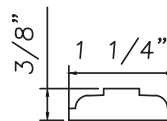

Raised Applied (Wood)
M20547

2" Flat Applied (Alum.)
CE-764

2" Raised Applied (Alum.)
CE-14001

2" Raised Applied (Wood)
5142

2 1/2" Flat Applied (Alum.)
CE-13435

2 1/2" Raised Muntin
CE-13446

7/8" Raised Applied (Wood)
06017

1 1/4" Raised Applied (Wood)
3518

		Wood Muntins		
Part Name	Part #	Width	Muntin Thickness	Page
3/8" Internal (Aluminum)	BL230X5/15	3/8"	1/4"	P1
5/8" Internal (Aluminum)	M3-16X5/8	5/8"	3/16"	P1
3/4" Internal (Aluminum)	M36-04	3/4"	1/4"	P1
3/4" Internal (Aluminum)	M5.5X18	1 1/16"	5/16"	P1
1" Internal (Aluminum)	227688	1"	3/16"	P1
1/2" Flat Applied (Aluminum)	M165	1/2"	1/8"	P1
	M20830	5/8"	3/16"	P1
5/8" SDL (Wood)	8222	5/8"	3/8"	P1
3/4" Flat Applied (Aluminum)	MAY5950	3/4"	1/16"	P1
7/8" Raised Applied (Aluminum)	M16861	7/8"	3/16"	P1
7/8" Raised Applied (Aluminum)	CE-13993	7/8"	3/16"	P1
1" Flat Applied (Aluminum)	MAX10847	1"	1/16"	P1
1 1/4" Raised Applied (Aluminum)	CE-14000	1 1/4"	3/16"	P1
1 1/2" Flat Applied (Aluminum)	M320	1 1/2"	1/16"	P1
1 3/4" Flat Applied (Aluminum)	M187	1 3/4"	1/16"	P1
1 3/4" Raised Applied (Wood)	M20547	1 3/4"	3/16"	P2
2" Flat Applied (Aluminum)	CE-764	2"	1/16"	P2
2" Raised Applied (Aluminum)	CE-14001	2"	3/16"	P2
2" Raised Applied (Wood)	5142	2"	3/8"	P2
2 1/2" Flat Applied (Aluminum)	CE-13435	2 1/2"	1/16"	P2
2 1/2" Raised Muntin (Aluminum)	CE-13446	2 1/2"	3/8"	P2
7/8" Raised Applied (Wood)	06017	7/8"	3/8"	P2
1 1/4" Raised Applied (Wood)	3518	1 1/4"	3/8"	P2