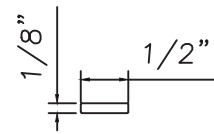

3/8" Internal (Alum.)
BL230X5/16 Black only

5/8" Internal (Alum.)
M3-16X5/8

3/4" Internal (Alum.)
M36-04

**3/4" Internal (Alum.)
Contoured**
M5.5X18

1" Internal (Alum.)
227688

1/2" Flat Applied (Alum.)
M165

M20830

8222 (Wood)

3/4" Flat Applied(Alum.)
MAY5950

7/8" Raised Applied (Alum.)
M16861

7/8" Raised Applied (Alum.)
CE-13993

1" Flat Applied (Alum.)
MAX10847

1 1/4" Raised Applied (Alum.)
CE-14000

1 1/2" Flat Applied (Alum.)
M320

1 1/4" Raised Applied (Wood)
3518

		Wood Muntins		
Part Name	Part #	Width	Muntin Thickness	Page
3/8" Internal (Aluminum)	BL230X5/15	3/8"	1/4"	P1
5/8" Internal (Aluminum)	M3-16X5/8	5/8"	3/16"	P1
3/4" Internal (Aluminum)	M36-04	3/4"	1/4"	P1
3/4" Internal (Aluminum)	M5.5X18	1 1/16"	5/16"	P1
1" Internal (Aluminum)	227688	1"	3/16"	P1
1/2" Flat Applied (Aluminum)	M165	1/2"	1/8"	P1
	M20830	5/8"	3/16"	P1
5/8" SDL (Wood)	8222	5/8"	3/8"	P1
3/4" Flat Applied (Aluminum)	MAY5950	3/4"	1/16"	P1
7/8" Raised Applied (Aluminum)	M16861	7/8"	3/16"	P1
7/8" Raised Applied (Aluminum)	CE-13993	7/8"	3/16"	P1
1" Flat Applied (Aluminum)	MAX10847	1"	1/16"	P1
1 1/4" Raised Applied (Aluminum)	CE-14000	1 1/4"	3/16"	P1
1 1/2" Flat Applied (Aluminum)	M320	1 1/2"	1/16"	P1
1 3/4" Flat Applied (Aluminum)	M187	1 3/4"	1/16"	P1
1 3/4" Raised Applied (Wood)	M20547	1 3/4"	3/16"	P2
2" Flat Applied (Aluminum)	CE-764	2"	1/16"	P2
2" Raised Applied (Aluminum)	CE-14001	2"	3/16"	P2
2" Raised Applied (Wood)	5142	2"	3/8"	P2
2 1/2" Flat Applied (Aluminum)	CE-13435	2 1/2"	1/16"	P2
2 1/2" Raised Muntin (Aluminum)	CE-13446	2 1/2"	3/8"	P2
7/8" Raised Applied (Wood)	06017	7/8"	3/8"	P2
1 1/4" Raised Applied (Wood)	3518	1 1/4"	3/8"	P2