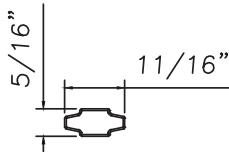

3/8" Internal (Alum.)
BL230X5/16 Black only

5/8" Internal (Alum.)
M3-16X5/8

3/4" Internal (Alum.)
M36-04

**3/4" Internal (Alum.)
Contoured**
M5.5X18

1" Internal (Alum.)
227688

1/2" Flat Applied (Alum.)
M165

M20830

8222 (Wood)

3/4" Flat Applied(Alum.)
MAY5950

7/8" Raised Applied (Alum.)
M16861

7/8" Raised Applied (Alum.)
CE-13993

1" Flat Applied (Alum.)
MAX10847

1 1/4" Raised Applied (Alum.)
CE-14000

1 1/2" Flat Applied (Alum.)
M320

1 1/4" Raised Applied (Wood)
3518

		Wood Muntins		
Part Name	Part #	Width	Muntin Thickness	Page
3/8" Internal (Aluminum)	BL230X5/15	3/8"	1/4"	P1
5/8" Internal (Aluminum)	M3-16X5/8	5/8"	3/16"	P1
3/4" Internal (Aluminum)	M36-04	3/4"	1/4"	P1
3/4" Internal (Aluminum)	M5.5X18	1 1/16"	5/16"	P1
1" Internal (Aluminum)	227688	1"	3/16"	P1
1/2" Flat Applied (Aluminum)	M165	1/2"	1/8"	P1
	M20830	5/8"	3/16"	P1
5/8" SDL (Wood)	8222	5/8"	3/8"	P1
3/4" Flat Applied (Aluminum)	MAY5950	3/4"	1/16"	P1
7/8" Raised Applied (Aluminum)	M16861	7/8"	3/16"	P1
7/8" Raised Applied (Aluminum)	CE-13993	7/8"	3/16"	P1
1" Flat Applied (Aluminum)	MAX10847	1"	1/16"	P1
1 1/4" Raised Applied (Aluminum)	CE-14000	1 1/4"	3/16"	P1
1 1/2" Flat Applied (Aluminum)	M320	1 1/2"	1/16"	P1
1 3/4" Flat Applied (Aluminum)	M187	1 3/4"	1/16"	P1
1 3/4" Raised Applied (Wood)	M20547	1 3/4"	3/16"	P2
2" Flat Applied (Aluminum)	CE-764	2"	1/16"	P2
2" Raised Applied (Aluminum)	CE-14001	2"	3/16"	P2
2" Raised Applied (Wood)	5142	2"	3/8"	P2
2 1/2" Flat Applied (Aluminum)	CE-13435	2 1/2"	1/16"	P2
2 1/2" Raised Muntin (Aluminum)	CE-13446	2 1/2"	3/8"	P2
7/8" Raised Applied (Wood)	06017	7/8"	3/8"	P2
1 1/4" Raised Applied (Wood)	3518	1 1/4"	3/8"	P2