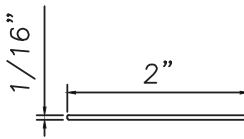

2" Flat Applied (Alum.)
CE-764