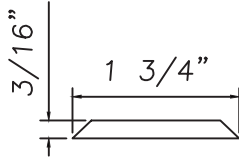

Raised Applied (Wood)
M20547