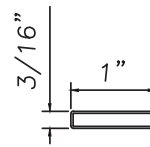

3/8" Internal (Alum.)
BL230X5/16 Black only

5/8" Internal (Alum.)
M3-16X5/8

3/4" Internal (Alum.)
M36-04

**3/4" Internal (Alum.)
Contoured**
M5.5X18

1" Internal (Alum.)
227688

1/2" Flat Applied (Alum.)
M165

M20830

8222 (Wood)

3/4" Flat Applied(Alum.)
MAY5950

7/8" Raised Applied (Alum.)
M16861

7/8" Raised Applied (Alum.)
CE-13993

1" Flat Applied (Alum.)
MAX10847

1 1/4" Raised Applied (Alum.)
CE-14000

1 1/2" Flat Applied (Alum.)
M320

1 1/4" Raised Applied (Wood)
3518

		Wood Muntins		
Part Name	Part #	Width	Muntin Thickness	Page
3/8" Internal (Aluminum)	BL230X5/15	3/8"	1/4"	P1
5/8" Internal (Aluminum)	M3-16X5/8	5/8"	3/16"	P1
3/4" Internal (Aluminum)	M36-04	3/4"	1/4"	P1
3/4" Internal (Aluminum)	M5.5X18	1 1/16"	5/16"	P1
1" Internal (Aluminum)	227688	1"	3/16"	P1
1/2" Flat Applied (Aluminum)	M165	1/2"	1/8"	P1
	M20830	5/8"	3/16"	P1
5/8" SDL (Wood)	8222	5/8"	3/8"	P1
3/4" Flat Applied (Aluminum)	MAY5950	3/4"	1/16"	P1
7/8" Raised Applied (Aluminum)	M16861	7/8"	3/16"	P1
7/8" Raised Applied (Aluminum)	CE-13993	7/8"	3/16"	P1
1" Flat Applied (Aluminum)	MAX10847	1"	1/16"	P1
1 1/4" Raised Applied (Aluminum)	CE-14000	1 1/4"	3/16"	P1
1 1/2" Flat Applied (Aluminum)	M320	1 1/2"	1/16"	P1
1 3/4" Flat Applied (Aluminum)	M187	1 3/4"	1/16"	P1
1 3/4" Raised Applied (Wood)	M20547	1 3/4"	3/16"	P2
2" Flat Applied (Aluminum)	CE-764	2"	1/16"	P2
2" Raised Applied (Aluminum)	CE-14001	2"	3/16"	P2
2" Raised Applied (Wood)	5142	2"	3/8"	P2
2 1/2" Flat Applied (Aluminum)	CE-13435	2 1/2"	1/16"	P2
2 1/2" Raised Muntin (Aluminum)	CE-13446	2 1/2"	3/8"	P2
7/8" Raised Applied (Wood)	06017	7/8"	3/8"	P2
1 1/4" Raised Applied (Wood)	3518	1 1/4"	3/8"	P2