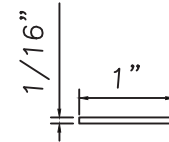

M20830

8222 (Wood)

3/4" Flat Applied(Alum.)
MAY5950

7/8" Raised Applied (Alum.)
M16861

7/8" Raised Applied (Alum.)
CE-13993

1" Flat Applied (Alum.)
MAX10847

1 1/4" Raised Applied (Alum.)
CE-14000

1 1/2" Flat Applied (Alum.)
M320

1 1/4" Raised Applied (Wood)
3518

		Wood Muntins		
Part Name	Part #	Width	Muntin Thickness	Page
3/8" Internal (Aluminum)	BL230X5/15	3/8"	1/4"	P1
5/8" Internal (Aluminum)	M3-16X5/8	5/8"	3/16"	P1
3/4" Internal (Aluminum)	M36-04	3/4"	1/4"	P1
3/4" Internal (Aluminum)	M5.5X18	1 1/16"	5/16"	P1
1" Internal (Aluminum)	227688	1"	3/16"	P1
1/2" Flat Applied (Aluminum)	M165	1/2"	1/8"	P1
	M20830	5/8"	3/16"	P1
5/8" SDL (Wood)	8222	5/8"	3/8"	P1
3/4" Flat Applied (Aluminum)	MAY5950	3/4"	1/16"	P1
7/8" Raised Applied (Aluminum)	M16861	7/8"	3/16"	P1
7/8" Raised Applied (Aluminum)	CE-13993	7/8"	3/16"	P1
1" Flat Applied (Aluminum)	MAX10847	1"	1/16"	P1
1 1/4" Raised Applied (Aluminum)	CE-14000	1 1/4"	3/16"	P1
1 1/2" Flat Applied (Aluminum)	M320	1 1/2"	1/16"	P1
1 3/4" Flat Applied (Aluminum)	M187	1 3/4"	1/16"	P1
1 3/4" Raised Applied (Wood)	M20547	1 3/4"	3/16"	P2
2" Flat Applied (Aluminum)	CE-764	2"	1/16"	P2
2" Raised Applied (Aluminum)	CE-14001	2"	3/16"	P2
2" Raised Applied (Wood)	5142	2"	3/8"	P2
2 1/2" Flat Applied (Aluminum)	CE-13435	2 1/2"	1/16"	P2
2 1/2" Raised Muntin (Aluminum)	CE-13446	2 1/2"	3/8"	P2
7/8" Raised Applied (Wood)	06017	7/8"	3/8"	P2
1 1/4" Raised Applied (Wood)	3518	1 1/4"	3/8"	P2